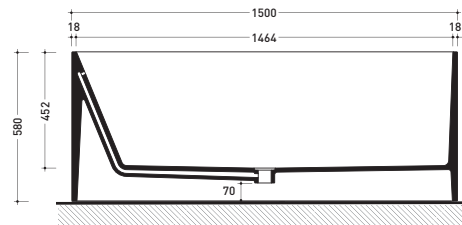

Wash

➔ **FLAMINIA.**

design **GIULIO CAPPELLINI**

2005

MW150 Wash Bicolor

Bath-tub 150 cm in Pietraluce **BICOLOR** (white/colour)
(drainage system art. SIFMW included)

● WITH OVERFLOW

Complements: **Line taps bath-tub:** ONE - NOKE' - SI - FOLD
Line accessories: TWO - HOOP - NOKE' - FOLD

Package dim. 190 x 85 x 72 cm | Weight 160 kg | Pz. Pallet n° 1

UNI EN 14516 - CL1 Dop-No14516

Capacità Max / Max Capacity 310 L.
Peso Netto / Net Weight 160 Kg.

sizes in mm

Please consider a 2% tolerance on indicated measurements

PIETRALUCE: glossy finish

white black

white marine blue

white red

white beige

white sand

white grey

white light blue

white pink

WHITE inside
BLACK outside

<http://www.ceramicaflaminia.it/en/products/328-wash>

©ceramicaflaminiaspa - All rights reserved. Unauthorized copying, publication, reproduction as well as partial reproduction are prohibited

january 2017