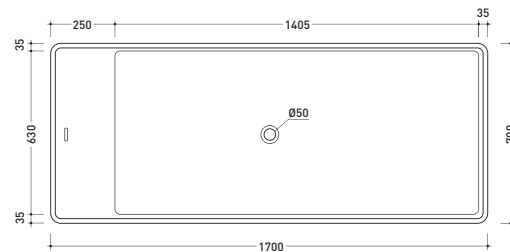

## MW170 Wash

Bath-tub 170 cm in Pietraluce (drainage system art. SIFMW included)

• WITH OVERFLOW

Complements: **Line taps bath-tub:** ONE - NOKE' - SI - FOLD  
**Line accessories:** TWO - HOOP - NOKE' - FOLD

Package dim. **206 x 93 x 72 cm** | Weight **170 kg** | Pz. Pallet n° **1**

UNI EN 14516 - CL1 Dop-No14516

vista zenitale / zenital view

**Capacità Max / Max Capacity 350 L.**  
**Peso Netto / Net Weight 170 Kg.**

vista frontale / frontal view

sezione laterale / section

vista laterale / lateral view

sezione longitudinale / section

sizes in mm

Please consider a 2% tolerance on indicated measurements

**PIETRALUCE:** glossy finish

Package dim. **206 x 93 x 72 cm** | Weight **170 kg** | Pz. Pallet n° **1**

UNI EN 14516 - CL1 **Dop-No14516**

vista zenitale / zenital view

**Capacità Max / Max Capacity 350 L.**  
**Peso Netto / Net Weight 170 Kg.**