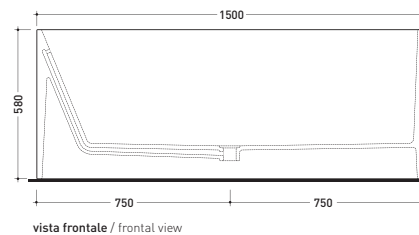

Wash

➔ **FLAMINIA.**

design **GIULIO CAPPELLINI**

2005

MW150 Wash Bicolor

Bath-tub 150 cm in Pietraluce **BICOLOR** (white/colour)
(drainage system art. SIFMW included)

● WITH OVERFLOW

Complements: **Line taps bath-tub:** ONE - NOKE' - SI - FOLD
Line accessories: TWO - HOOP - NOKE' - FOLD

Package dim. 190 x 85 x 72 cm | Weight 160 kg | Pz. Pallet n° 1

UNI EN 14516 - CL1 Dop-No14516

Capacità Max / Max Capacity 310 L.
Peso Netto / Net Weight 160 Kg.

sizes in mm

Please consider a 2% tolerance on indicated measurements

PIETRALUCE: glossy finish

white black

white marine blue

white red

white beige

white sand

white grey

white light blue

white pink

WHITE inside
BLACK outside

<http://www.ceramicaflaminia.it/en/products/328-wash>

©ceramicaflaminiaspa - All rights reserved. Unauthorized copying, publication, reproduction as well as partial reproduction are prohibited

january 2017