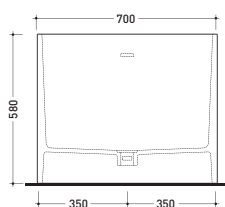

## MW170 Wash

Bath-tub 170 cm in Pietraluce (drainage system art. SIFMW included)

• WITH OVERFLOW

Complements: **Line taps bath-tub:** ONE - NOKE' - SI - FOLD  
**Line accessories:** TWO - HOOP - NOKE' - FOLD

Package dim. **206 x 93 x 72 cm** | Weight **170 kg** | Pz. Pallet n° **1**

UNI EN 14516 - CL1 Dop-No14516

vista zenitale / zenital view

**Capacità Max / Max Capacity 350 L.**  
**Peso Netto / Net Weight 170 Kg.**

vista frontale / frontal view

sezione laterale / section

vista laterale / lateral view

sezione longitudinale / section

sizes in mm

Please consider a 2% tolerance on indicated measurements

**PIETRALUCE:** glossy finish

Package dim. **206 x 93 x 72 cm** | Weight **170 kg** | Pz. Pallet n° **1**

UNI EN 14516 - CL1 **Dop-No14516**

vista zenitale / zenital view

**Capacità Max / Max Capacity 350 L.**  
**Peso Netto / Net Weight 170 Kg.**