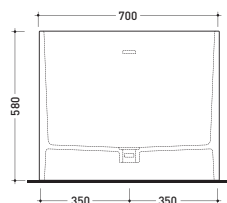

Package dim. **206 x 93 x 72 cm** | Weight **170 kg** | Pz. Pallet n° **1**

UNI EN 14516 - CL1 Dop-No14516

vista zenitale / zenital view

**Capacità Max / Max Capacity 350 L.**  
**Peso Netto / Net Weight 170 Kg.**

Package dim. **206 x 93 x 72 cm** | Weight **170 kg** | Pz. Pallet n° **1**

UNI EN 14516 - CL1 **Dop-No14516**

vista zenitale / zenital view

**Capacità Max / Max Capacity 350 L.**  
**Peso Netto / Net Weight 170 Kg.**

## MW150 Wash Bicolor

Bath-tub 150 cm in Pietraluce **BICOLOR** (white/colour)  
(drainage system art. SIFMW included)

● WITH OVERFLOW

Complements: **Line taps bath-tub:** ONE - NOKE' - SI - FOLD  
**Line accessories:** TWO - HOOP - NOKE' - FOLD

Package dim. 190 x 85 x 72 cm | Weight 160 kg | Pz. Pallet n° 1

UNI EN 14516 - CL1 Dop-No14516

Capacità Max / Max Capacity 310 L.  
Peso Netto / Net Weight 160 Kg.

sizes in mm

Please consider a 2% tolerance on indicated measurements