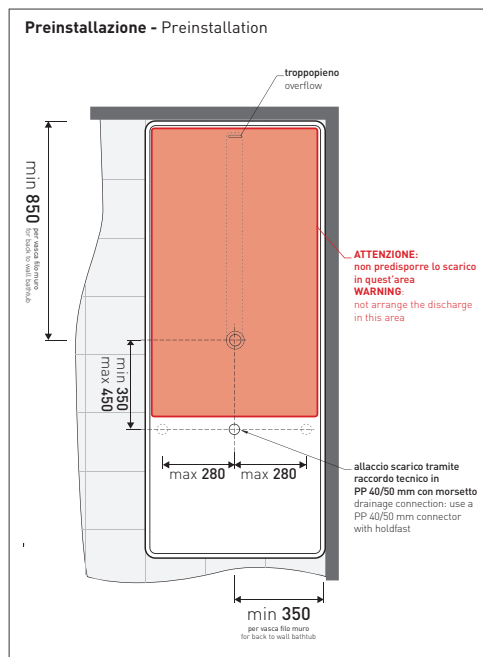

## MW170 Wash

Bath-tub 170 cm in Pietraluce (drainage system art. SIFMW included)

• WITH OVERFLOW

Complements: **Line taps bath-tub:** ONE - NOKE' - SI - FOLD  
**Line accessories:** TWO - HOOP - NOKE' - FOLD

Package dim. **206 x 93 x 72 cm** | Weight **170 kg** | Pz. Pallet n° **1**

UNI EN 14516 - CL1 Dop-No14516

vista zenitale / zenital view

**Capacità Max / Max Capacity 350 L.**  
**Peso Netto / Net Weight 170 Kg.**

vista frontale / frontal view

sezione laterale / section

vista laterale / lateral view

sezione longitudinale / section

sizes in mm

Please consider a 2% tolerance on indicated measurements

**PIETRALUCE:** glossy finish