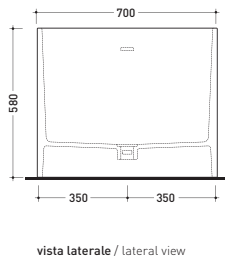

## MW150 Wash

Bath-tub 150 cm in Pietraluce (drainage system art. SIFMW included)

•WITH OVERFLOW

Complements: **Line taps bath-tub:** ONE - NOKE' - SI - FOLD  
**Line accessories:** TWO - HOOP - NOKE' - FOLD

Package dim. 190 x 85 x 72 cm | Weight 160 kg | Pz. Pallet n° 1

UNI EN 14516 - CL1 Dop-No14516

Capacità Max / Max Capacity 310 L.  
 Peso Netto / Net Weight 160 Kg.

sizes in mm

Please consider a 2% tolerance on indicated measurements