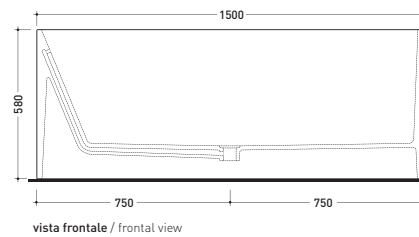

Wash

➔ **FLAMINIA.**

design **GIULIO CAPPELLINI**

2005

MW150 Wash

Bath-tub 150 cm in Pietraluce (drainage system art. SIFMW included)

•WITH OVERFLOW

Complements: **Line taps bath-tub:** ONE - NOKE' - SI - FOLD
Line accessories: TWO - HOOP - NOKE' - FOLD

Package dim. 190 x 85 x 72 cm | Weight 160 kg | Pz. Pallet n° 1

UNI EN 14516 - CL1 Dop-No14516

Capacità Max / Max Capacity 310 L.
Peso Netto / Net Weight 160 Kg.

sizes in mm

Please consider a 2% tolerance on indicated measurements

PIETRALUCE: glossy finish

<http://www.ceramicaflaminia.it/en/products/328-wash>

©ceramicaflaminiaspa - All rights reserved. Unauthorized copying, publication, reproduction as well as partial reproduction are prohibited

january 2017