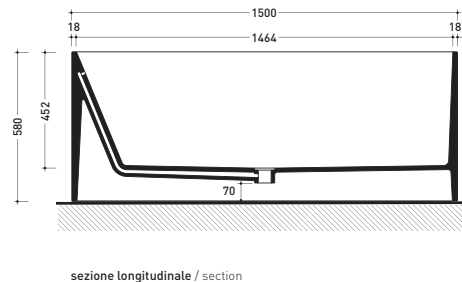

Wash

➔ **FLAMINIA.**

design **GIULIO CAPPELLINI**

2005

MW150 Wash

Bath-tub 150 cm in Pietraluce (drainage system art. SIFMW included)

•WITH OVERFLOW

Complements: **Line taps bath-tub:** ONE - NOKE' - SI - FOLD
Line accessories: TWO - HOOP - NOKE' - FOLD

Package dim. 190 x 85 x 72 cm | Weight 160 kg | Pz. Pallet n° 1

UNI EN 14516 - CL1 Dop-No14516

Capacità Max / Max Capacity 310 L.
Peso Netto / Net Weight 160 Kg.

sizes in mm

Please consider a 2% tolerance on indicated measurements

PIETRALUCE: glossy finish

<http://www.ceramicaflaminia.it/en/products/328-wash>

©ceramicaflaminiaspa - All rights reserved. Unauthorized copying, publication, reproduction as well as partial reproduction are prohibited

january 2017