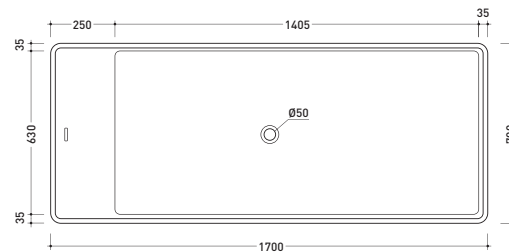

Package dim. **206 x 93 x 72 cm** | Weight **170 kg** | Pz. Pallet n° **1**

UNI EN 14516 - CL1 Dop-No14516

vista zenitale / zenital view

**Capacità Max / Max Capacity 350 L.**  
**Peso Netto / Net Weight 170 Kg.**

## MW170 Wash Bicolor

Bath-tub 170 cm in Pietraluce **BICOLOR** (white/colour)  
(drainage system art. SIFMW included)

● WITH OVERFLOW

Complements: **Line taps bath-tub: ONE - NOKE' - SI - FOLD**  
**Line accessories: TWO - HOOP - NOKE' - FOLD**

Package dim. **206 x 93 x 72 cm** | Weight **170 kg** | Pz. Pallet n° **1**

UNI EN 14516 - CL1 **Dop-No14516**

vista zenitale / zenital view

**Capacità Max / Max Capacity 350 L.**  
**Peso Netto / Net Weight 170 Kg.**