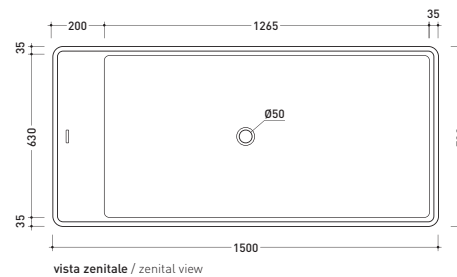

UNI EN 14516 - CL1 Dop-No14516

Capacità Max / Max Capacity 310 L.
Peso Netto / Net Weight 160 Kg.