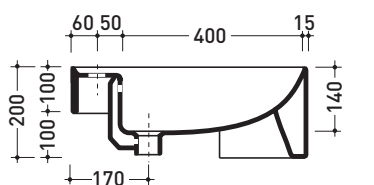

Semi-inset single-hole basin 52 cm

•WITH OVERFLOW •WITH TAP LEDGE

Complements: **Forty6 shelf** (F65054)
Line taps basin: ONE - NOKÈ - FOLD
Line accessories: TWO - HOOP - NOKÈ - FOLD

Technical accessories: **Chrome siphon** (SIFL/CR) - **Telescopic chrome siphon** (SIFL066)
Stop & Go drain (PLSG)
Ceramic Stop&Go drain (PLCE)
Two piece set chrome tap filters (RF026 - RF027)

Package dim. 55 x 22,5 x 55 cm | Weight 18,5 kg | Pz. Pallet n° 18

UNI EN 14688 - CL20 Dop-No14688

vista zenitale / zenital view

sezione longitudinale / section

vista laterale / lateral view

* foro consigliato sul piano ø 485
 suggested hole on the top ø 485