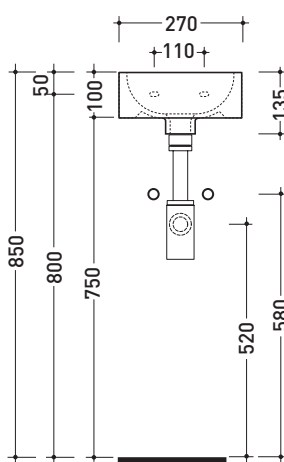

Package dim. 25 x 15 x 33,5 cm | Weight 4,4 kg | Pz. Pallet n° 54

UNI EN 14688 - CL00 Dop-No14688

vista zenitale / zenital view

foro consigliato sul piano ø 110
 suggested hole on the top ø 110

vista zenitale / zenital view

1997

5059 Mini Twin 30

Wall-hung basin cm 27

• WITHOUT OVERFLOW • ARRANGEND FOR SINGLE-HOLE

Complements: Line accessories: TWO - HOOP - NOKÈ - FOLD

Technical accessories: Chrome siphon (SIFL/CR) - Telescopic chrome siphon (SIFL066)
 Stop & Go drain (PLSG)
 Ceramic Stop&Go drain (PLCE)
 Two piece set chrome tap filters (RF026)
 Fixing kit for wall (9002)

Package dim. 25 x 15 x 33,5 cm | Weight 5,5 kg | Pz. Pallet n° 54

UNI EN 14688 - CL00 Dop-No14688

vista zenitale / zenital view

vista frontale / frontal view

sezione longitudinale / section

sizes in mm

Please consider a 2% tolerance on indicated measurements

Package dim. 25 x 15 x 33,5 cm | Weight 5,3 kg | Pz. Pallet n° 54

UNI EN 14688 - CL00 Dop-No14688

vista zenitale / zenital view

vista frontale / frontal view

sezione longitudinale / section

sizes in mm

Please consider a 2% tolerance on indicated measurements