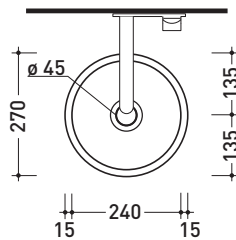

Package dim. bracket: **29 x 29 x 13 cm** | Weight **4,4 kg** | Pz. Pallet n° -

CE UNI EN 14688 - CL20 Dop-No14688

vista zenitale / zenital view

staffa di fissaggio
fixing bracket

vista frontale fissaggio staffa
fixing bracket frontal view

Countertop basin cm 27

•WITHOUT OVERFLOW •WITHOUT TAP LEDGE

Complements: Line accessories: TWO - HOOP - NOKÈ - FOLD

Technical accessories: Chrome siphon (SIFL/CR) - Telescopic chrome siphon (SIFL066)
 Stop & Go drain (PLSG)
 Ceramic Stop&Go drain (PLCE)
 Two piece set chrome tap filters (RF026)

Package dim. 25 x 15 x 33,5 cm | Weight 4,4 kg | Pz. Pallet n° 54

UNI EN 14688 - CL00 Dop-No14688

vista zenitale / zenital view

foro consigliato sul piano ø 110
 suggested hole on the top ø 110

vista zenitale / zenital view