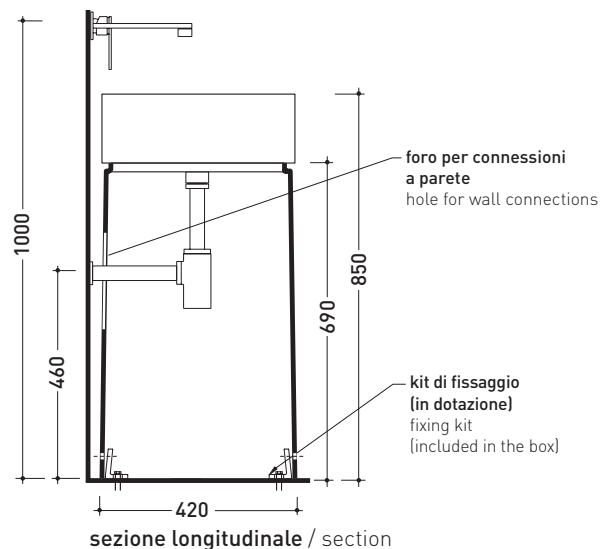

Technical accessories: **Chrome siphon (SIFL/CR) - Telescopic chrome siphon (SIFL066)**
Stop & Go drain (PLSG)
Ceramic Stop&Go drain (PLCE)
Two piece set chrome tap filters (RF026)

Package dim. 45 x 45 x 72 cm | Weight 24,9 kg | Pz. Pallet n° 4

UNI EN 14688 - CL20 Dop-No14688

Twin Column 5050/COLP
 + Twin Set 42 5050/42A

vista zenitale / zenital view

Twin Column 5050/COLP
 + Twin Set 42 5050/42C

vista zenitale / zenital view

vista frontale / frontal view