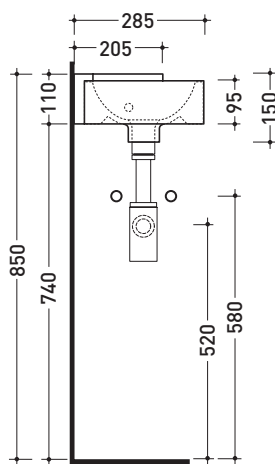

Package dim. 25 x 15 x 33,5 cm | Weight 4,4 kg | Pz. Pallet n° 54

UNI EN 14688 - CL00 Dop-No14688

vista zenitale / zenital view

foro consigliato sul piano ø 110
 suggested hole on the top ø 110

vista zenitale / zenital view

Package dim. 25 x 15 x 33,5 cm | Weight 5,5 kg | Pz. Pallet n° 54

UNI EN 14688 - CL00 Dop-No14688

vista zenitale / zenital view

vista frontale / frontal view

sezione longitudinale / section

sizes in mm

Please consider a 2% tolerance on indicated measurements

march 2017

design LUDOVICA+ROBERTO PALOMBA

1997

5060 Mini Twin 30

Corner wall-hung basin cm 27

• WITHOUT OVERFLOW • ARRANGEND FOR SINGLE-HOLE

Complements: Line accessories: TWO - HOOP - NOKÈ - FOLD

Technical accessories: Chrome siphon (SIFL/CR) - Telescopic chrome siphon (SIFL066)
 Stop & Go drain (PLSG)
 Ceramic Stop&Go drain (PLCE)
 Two piece set chrome tap filters (RF026)
 Fixing kit for wall (9002)

Package dim. 25 x 15 x 33,5 cm | Weight 5,3 kg | Pz. Pallet n° 54

UNI EN 14688 - CL00 Dop-No14688

vista zenitale / zenital view

vista frontale / frontal view

sezione longitudinale / section

sizes in mm

Please consider a 2% tolerance on indicated measurements