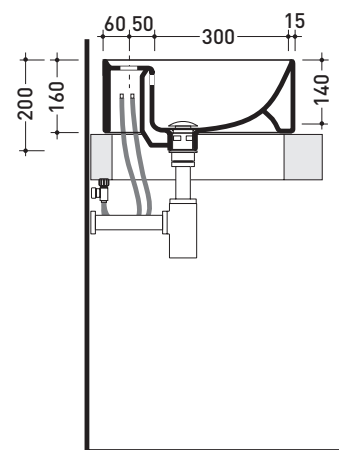

Technical accessories: **Chrome siphon (SIFL/CR) - Telescopic chrome siphon (SIFL066)**
Stop & Go drain (PLSG)
Ceramic Stop&Go drain (PLCE)
Two piece set chrome tap filters (RF026)

Package dim. 44 x 20 x 45 cm | Weight 13 kg | Pz. Pallet n° 30

UNI EN 14688 - CL20 Dop-No14688

vista zenitale / zenital view

vista zenitale / zenital view

vista frontale / frontal view

sezione longitudinale / section

sizes in mm

Please consider a 2% tolerance on indicated measurements