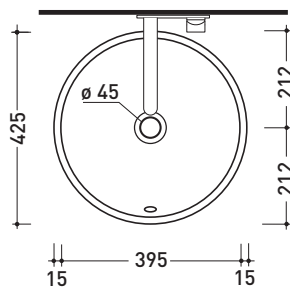

design LUDOVICA+ROBERTO PALOMBA

1997

5055/42C Twin Set 42

Recessed basin 42 cm

•WITH OVERFLOW •WITHOUT TAP LEDGE

Complements: **Line taps basin:** ONE - NOKÈ - FOLD
Line accessories: TWO - HOOP - NOKÈ - FOLD

Technical accessories: **Chrome siphon (SIFL/CR) - Telescopic chrome siphon (SIFL066)**
Stop & Go drain (PLSG)
Ceramic Stop&Go drain (PLCE)
Two piece set chrome tap filters (RF026)

Package dim. 44 x 20 x 44 cm | Weight 11 kg | Pz. Pallet n° 30

UNI EN 14688 - CL20 Dop-No14688

vista zenitale / zenital view

foro consigliato sul piano ø 400
suggested hole on the top ø 400