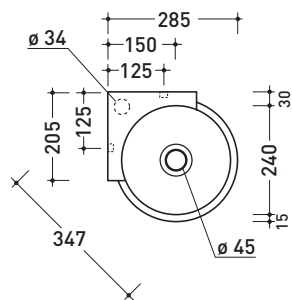

Package dim. 25 x 15 x 33,5 cm | Weight 5,5 kg | Pz. Pallet n° 54

UNI EN 14688 - CL00 Dop-No14688

vista zenitale / zenital view

vista frontale / frontal view

sezione longitudinale / section

sizes in mm

Please consider a 2% tolerance on indicated measurements

march 2017

design LUDOVICA+ROBERTO PALOMBA

1997

5060 Mini Twin 30

Corner wall-hung basin cm 27

• WITHOUT OVERFLOW • ARRANGEND FOR SINGLE-HOLE

Complements: Line accessories: TWO - HOOP - NOKÈ - FOLD

Technical accessories: Chrome siphon (SIFL/CR) - Telescopic chrome siphon (SIFL066)
 Stop & Go drain (PLSG)
 Ceramic Stop&Go drain (PLCE)
 Two piece set chrome tap filters (RF026)
 Fixing kit for wall (9002)

Package dim. 25 x 15 x 33,5 cm | Weight 5,3 kg | Pz. Pallet n° 54

UNI EN 14688 - CL00 Dop-No14688

vista zenitale / zenital view

vista frontale / frontal view

sezione longitudinale / section

sizes in mm

Please consider a 2% tolerance on indicated measurements