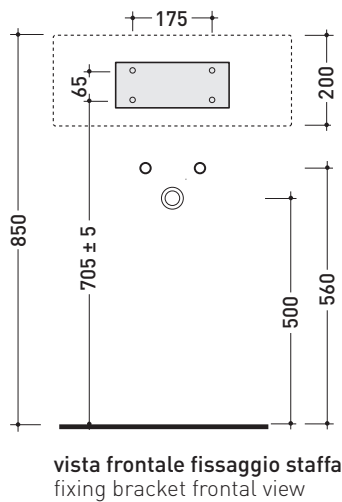

CE UNI EN 14688 - CL20 Dop-No14688

vista zenitale / zenital view

foro consigliato sul piano ø 180
 suggested hole on the top ø 180

vista zenitale / zenital view

vista frontale / frontal view

sezione longitudinale / section

march 2017

design LUDOVICA+ROBERTO PALOMBA

1997

5050/S + TS01/52 Twin Set 52

Wall hung single-hole basin 52 cm + wall fixing bracket

•WITH OVERFLOW •WITH TAP LEDGE

Complements: **Line taps basin:** ONE - NOKÈ - FOLD
Line accessories: TWO - HOOP - NOKÈ - FOLD

Technical accessories: **Chrome siphon (SIFL/CR) - Telescopic chrome siphon (SIFL066)**
Stop & Go drain (PLSG)
Ceramic Stop&Go drain (PLCE)
Two piece set chrome tap filters (RF026)

Package dim. basin: **55 x 22,5 x 55 cm** | Weight **19,5 kg** | Pz. Pallet n° **18**

Package dim. bracket: **38 x 15 x 8 cm** | Weight **2,4 kg** | Pz. Pallet n° -

UNI EN 14688 - CL20 Dop-No14688

staffa di fissaggio
fixing bracket

sizes in mm

Please consider a 2% tolerance on indicated measurements