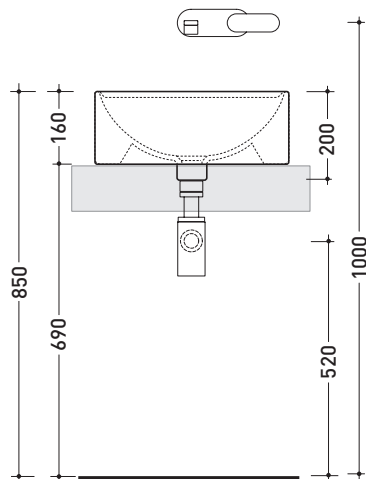

vista frontale / frontal view