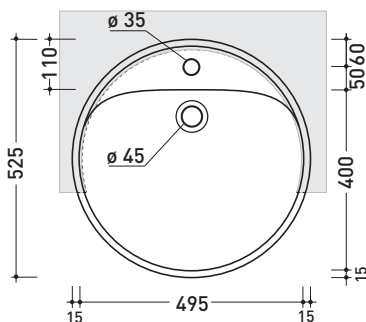

Semi-inset single-hole basin 52 cm

•WITH OVERFLOW •WITH TAP LEDGE

Complements: **Forty6 shelf** (F65054)
Line taps basin: ONE - NOKÈ - FOLD
Line accessories: TWO - HOOP - NOKÈ - FOLD

Technical accessories: **Chrome siphon** (SIFL/CR) - **Telescopic chrome siphon** (SIFL066)
Stop & Go drain (PLSG)
Ceramic Stop&Go drain (PLCE)
Two piece set chrome tap filters (RF026 - RF027)

Package dim. 55 x 22,5 x 55 cm | Weight 18,5 kg | Pz. Pallet n° 18

UNI EN 14688 - CL20 Dop-No14688

vista zenitale / zenital view

sezione longitudinale / section

vista laterale / lateral view

* foro consigliato sul piano ø 485
 suggested hole on the top ø 485