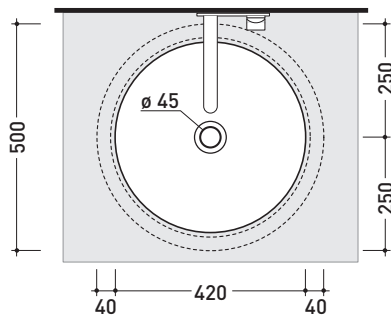

CE UNI EN 14688 - CL20 Dop-No14688

vista zenitale / zenital view