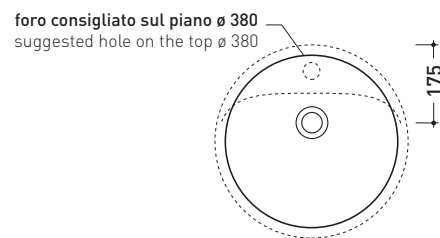

vista zenitale / zenital view