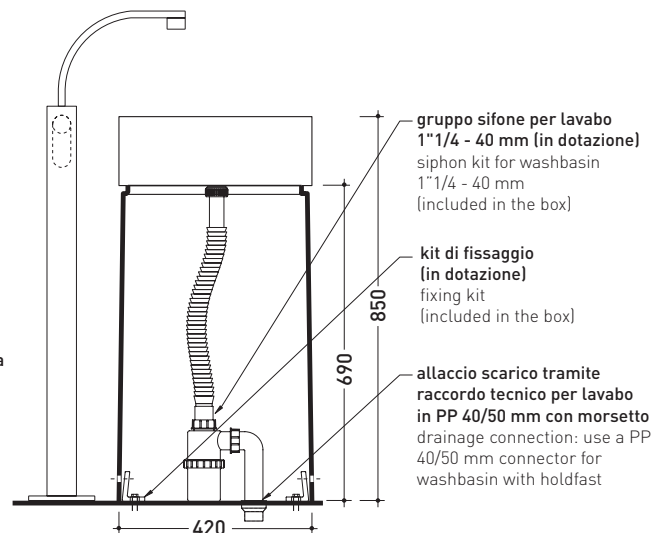

Technical accessories: **Stop & Go drain (PLSG)**
Ceramic Stop&Go drain (PLCE)

Package dim. 45 x 45 x 72 cm | Weight 26 kg | Pz. Pallet n° 4

UNI EN 14688 - CL20 Dop-No14688

Twin Column 5050/COLC
 + Twin Set 42 5050/42A

vista zenitale / zenital view

Twin Column 5050/COLC
 + Twin Set 42 5050/42C

vista zenitale / zenital view

vista frontale / frontal view

sezione longitudinale / section

sizes in mm

Please consider a 2% tolerance on indicated measurements