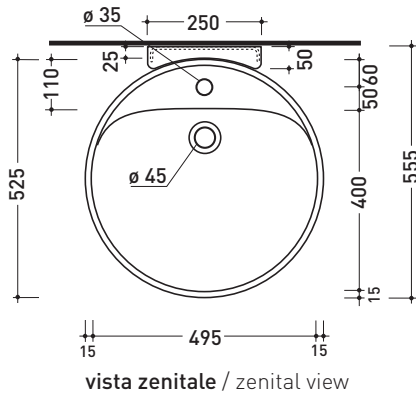

CE UNI EN 14688 - CL20 Dop-No14688

vista zenitale / zenital view

foro consigliato sul piano ø 180
 suggested hole on the top ø 180

vista zenitale / zenital view

vista frontale / frontal view

sezione longitudinale / section

march 2017

design LUDOVICA+ROBERTO PALOMBA

1997

5050/S + TS01/52 Twin Set 52

Wall hung single-hole basin 52 cm + wall fixing bracket

•WITH OVERFLOW •WITH TAP LEDGE

Complements: **Line taps basin:** ONE - NOKÈ - FOLD
Line accessories: TWO - HOOP - NOKÈ - FOLD

Package dim. bracket: **38 x 15 x 8 cm** | Weight **2,4 kg** | Pz. Pallet n° -

UNI EN 14688 - CL20 Dop-No14688

staffa di fissaggio
fixing bracket

sizes in mm

Please consider a 2% tolerance on indicated measurements