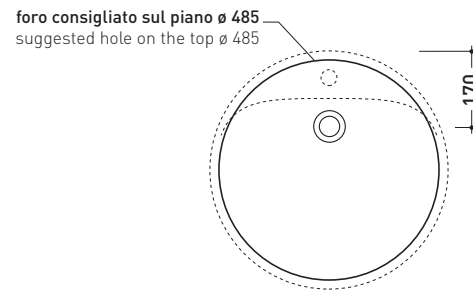

vista zenitale / zenital view