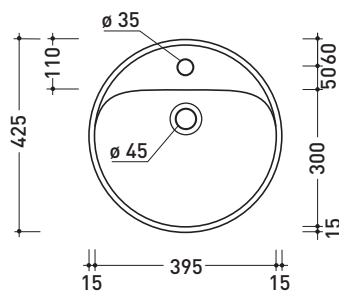

design LUDOVICA+ROBERTO PALOMBA

1997

5055/42 Twin Set 42

Recessed single-hole basin 42 cm

•WITH OVERFLOW •WITH TAP LEDGE

Complements: **Line taps basin:** ONE - NOKÈ - FOLD
Line accessories: TWO - HOOP - NOKÈ - FOLD

Technical accessories: **Chrome siphon (SIFL/CR) - Telescopic chrome siphon (SIFL066)**
Stop & Go drain (PLSG)
Ceramic Stop&Go drain (PLCE)
Two piece set chrome tap filters (RF026)

Package dim. 44 x 20 x 44 cm | Weight 12,9 kg | Pz. Pallet n° 30

UNI EN 14688 - CL20 Dop-No14688

vista zenitale / zenital view