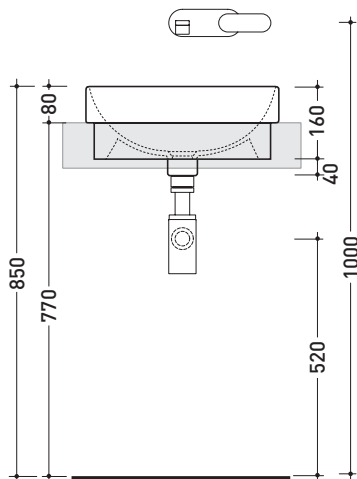

Technical accessories: **Chrome siphon (SIFL/CR) - Telescopic chrome siphon (SIFL066)**
Stop & Go drain (PLSG)
Ceramic Stop&Go drain (PLCE)
Two piece set chrome tap filters (RF026)

Package dim. 44 x 20 x 44 cm | Weight 11 kg | Pz. Pallet n° 30

UNI EN 14688 - CL20 Dop-No14688

vista zenitale / zenital view

foro consigliato sul piano ø 400
 suggested hole on the top ø 400

vista zenitale / zenital view

vista frontale / frontal view

sezione longitudinale / section