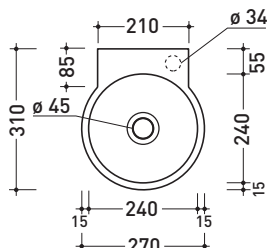

Package dim. 25 x 15 x 33,5 cm | Weight 4,4 kg | Pz. Pallet n° 54

UNI EN 14688 - CL00 Dop-No14688

vista zenitale / zenital view

foro consigliato sul piano ø 110
 suggested hole on the top ø 110

vista zenitale / zenital view

1997

5059 Mini Twin 30

Wall-hung basin cm 27

• WITHOUT OVERFLOW • ARRANGEND FOR SINGLE-HOLE

Complements: Line accessories: TWO - HOOP - NOKÈ - FOLD

Technical accessories: Chrome siphon (SIFL/CR) - Telescopic chrome siphon (SIFL066)
 Stop & Go drain (PLSG)
 Ceramic Stop&Go drain (PLCE)
 Two piece set chrome tap filters (RF026)
 Fixing kit for wall (9002)

Package dim. 25 x 15 x 33,5 cm | Weight 5,5 kg | Pz. Pallet n° 54

UNI EN 14688 - CL00 Dop-No14688

vista zenitale / zenital view

vista frontale / frontal view

sezione longitudinale / section

sizes in mm

Please consider a 2% tolerance on indicated measurements