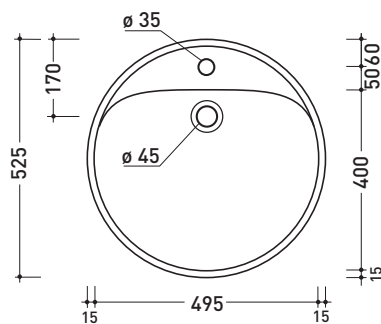

design LUDOVICA+ROBERTO PALOMBA

1997

5050/A Twin Set 52

Countertop single-hole basin 52 cm

•WITH OVERFLOW •WITH TAP LEDGE

Complements: **Make-Up benches** (MKP150 - MKP180)
Compono System benches (CSM90 - CSM135R/L - CSP135R/L - CSP180D)
Line taps basin: ONE - NOKÈ - FOLD
Line accessories: TWO - HOOP - NOKÈ - FOLD

CE UNI EN 14688 - CL20 Dop-No14688

vista zenitale / zenital view

foro consigliato sul piano ø 180
 suggested hole on the top ø 180

vista zenitale / zenital view

vista frontale / frontal view

sezione longitudinale / section