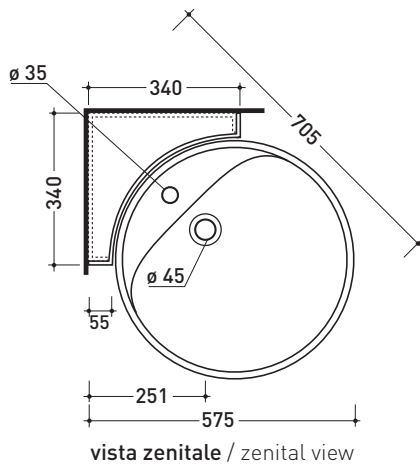

Package dim. bracket: **38 x 15 x 8 cm** | Weight **2,4 kg** | Pz. Pallet n° -

UNI EN 14688 - CL20 Dop-No14688

staffa di fissaggio
fixing bracket

sizes in mm

Please consider a 2% tolerance on indicated measurements

CERAMIC: glossy finish

matt finish

iridescent finish

design LUDOVICA+ROBERTO PALOMBA

1997

5050/S + TS02/52 Twin Set 52

Wall hung single-hole basin 52 cm + corner bracket for wall fixing

•WITH OVERFLOW •WITH TAP LEDGE

Package dim. basin: **55 x 22,5 x 55 cm** | Weight **19,5 kg** | Pz. Pallet n° **18**

Package dim. bracket: **35 x 34 x 14 cm** | Weight **5,5 kg** | Pz. Pallet n° -

CE UNI EN 14688 - CL20 Dop-No14688

staffa di fissaggio
fixing bracket