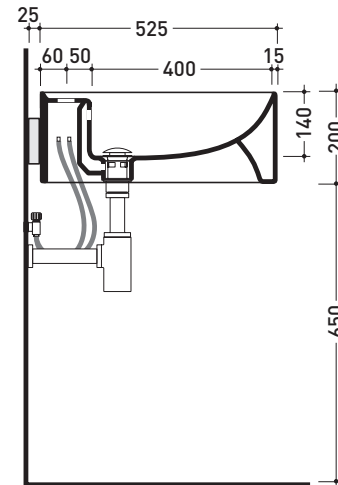

Technical accessories: **Chrome siphon (SIFL/CR) - Telescopic chrome siphon (SIFL066)**
Stop & Go drain (PLSG)
Ceramic Stop&Go drain (PLCE)
Two piece set chrome tap filters (RF026)

Package dim. basin: **55 x 22,5 x 55 cm** | Weight **19,5 kg** | Pz. Pallet n° **18**

Package dim. bracket: **38 x 15 x 8 cm** | Weight **2,4 kg** | Pz. Pallet n° -

UNI EN 14688 - CL20 Dop-No14688

staffa di fissaggio
fixing bracket

sizes in mm

Please consider a 2% tolerance on indicated measurements