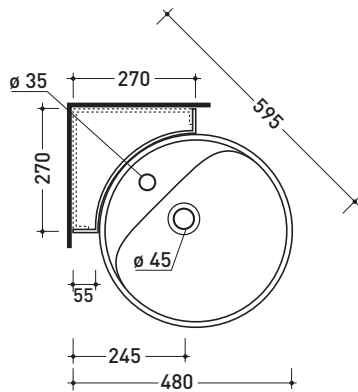

CE UNI EN 14688 - CL20 Dop-No14688

vista zenitale / zenital view

foro consigliato sul piano ø 180
 suggested hole on the top ø 180

vista zenitale / zenital view

vista frontale / frontal view

sezione longitudinale / section

Package dim. bracket: **38 x 15 x 8 cm** | Weight **2,4 kg** | Pz. Pallet n° -

UNI EN 14688 - CL20 Dop-No14688

staffa di fissaggio
fixing bracket

sizes in mm

Please consider a 2% tolerance on indicated measurements

march 2017

design LUDOVICA+ROBERTO PALOMBA

1997

5050/42S + TS02/42 Twin Set 42

Wall hung single-hole basin 42 cm + corner bracket for wall fixing

•WITH OVERFLOW •WITH TAP LEDGE

Complements: **Line taps basin:** ONE - NOKÈ - FOLD
Line accessories: TWO - HOOP - NOKÈ - FOLD

Package dim. bracket: **29 x 29 x 13 cm** | Weight **4,4 kg** | Pz. Pallet n° -

CE UNI EN 14688 - CL20 Dop-No14688

vista zenitale / zenital view

staffa di fissaggio
fixing bracket

vista frontale fissaggio staffa
fixing bracket frontal view