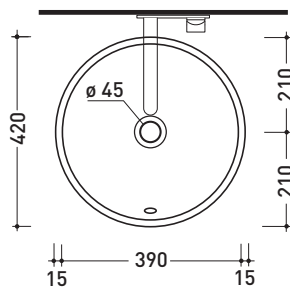

CE UNI EN 14688 - CL20 Dop-No14688

vista zenitale / zenital view

foro consigliato sul piano ø 180
 suggested hole on the top ø 180

vista zenitale / zenital view

vista frontale / frontal view

sezione longitudinale / section

Package dim. bracket: **29 x 29 x 13 cm** | Weight **4,4 kg** | Pz. Pallet n° -

CE UNI EN 14688 - CL20 Dop-No14688

vista zenitale / zenital view

staffa di fissaggio
fixing bracket

vista frontale fissaggio staffa
fixing bracket frontal view

5050/42C Twin Set 42

Countertop basin 42 cm

•WITH OVERFLOW •WITHOUT TAP LEDGE

Complements: **Line taps basin:** ONE - NOKÈ - FOLD
Line accessories: TWO - HOOP - NOKÈ - FOLD

Technical accessories: **Chrome siphon (SIFL/CR) - Telescopic chrome siphon (SIFL066)**
Stop & Go drain (PLSG)
Ceramic Stop&Go drain (PLCE)
Two piece set chrome tap filters (RF026)

Package dim. **44 x 20 x 45 cm** | Weight **11 kg** | Pz. Pallet n° **30**

UNI EN 14688 - CL20 Dop-No14688

vista zenitale / zenital view

foro consigliato sul piano \varnothing 380
suggested hole on the top \varnothing 380