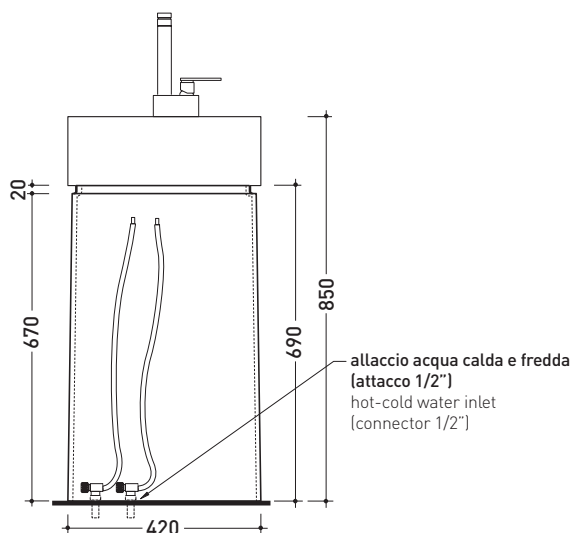

vista frontale / frontal view