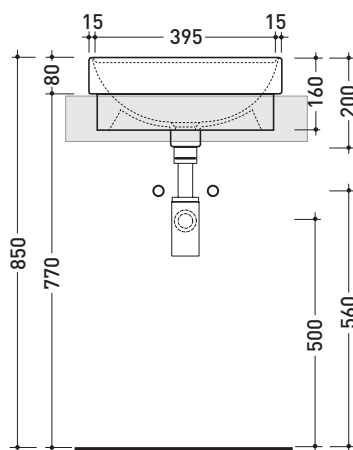

Technical accessories: **Chrome siphon (SIFL/CR) - Telescopic chrome siphon (SIFL066)**
Stop & Go drain (PLSG)
Ceramic Stop&Go drain (PLCE)
Two piece set chrome tap filters (RF026)

Package dim. 44 x 20 x 44 cm | Weight 12,9 kg | Pz. Pallet n° 30

UNI EN 14688 - CL20 Dop-No14688

vista zenitale / zenital view

vista zenitale / zenital view

vista frontale / frontal view

sezione longitudinale / section

sizes in mm

Please consider a 2% tolerance on indicated measurements