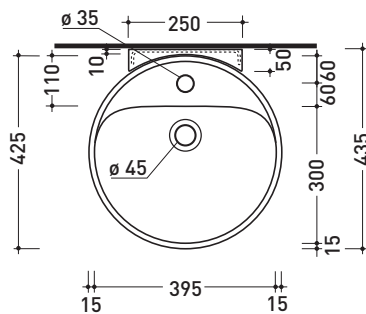

CE UNI EN 14688 - CL20 Dop-No14688

vista zenitale / zenital view

foro consigliato sul piano ø 180
 suggested hole on the top ø 180

vista zenitale / zenital view

vista frontale / frontal view

sezione longitudinale / section

UNI EN 14688 - CL20 Dop-No14688

vista zenitale / zenital view

vista zenitale / zenital view

vista frontale / frontal view

sezione longitudinale / section

sizes in mm

Please consider a 2% tolerance on indicated measurements

march 2017

design LUDOVICA+ROBERTO PALOMBA

1997

5050/42S + TS01/42 Twin Set 42

Wall hung single-hole basin 42 cm + wall fixing bracket

•WITH OVERFLOW •WITH TAP LEDGE

Complements: **Line taps basin:** ONE - NOKÈ - FOLD
Line accessories: TWO - HOOP - NOKÈ - FOLD

Package dim. bracket	37 x 15 x 8 cm	Weight 2,4 kg	Pz. Pallet n° -
----------------------	----------------	---------------	-----------------

CE UNI EN 14688 - CL20 Dop-No14688

vista zenitale / zenital view