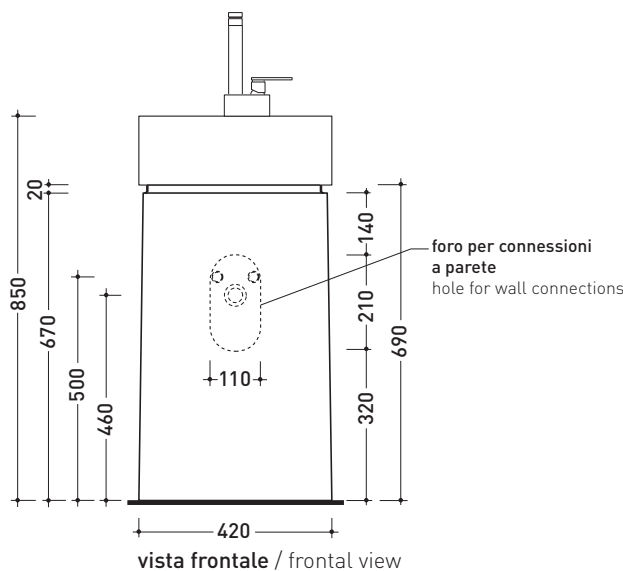

vista frontale / frontal view