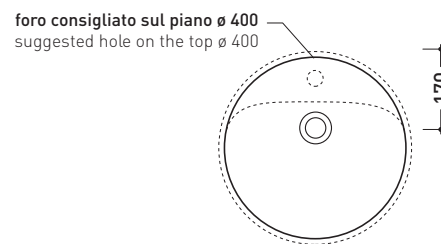

vista zenitale / zenital view