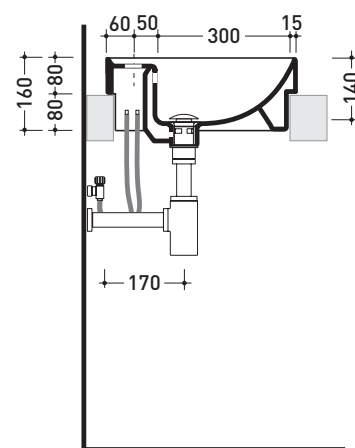

Technical accessories: **Chrome siphon (SIFL/CR) - Telescopic chrome siphon (SIFL066)**
Stop & Go drain (PLSG)
Ceramic Stop&Go drain (PLCE)
Two piece set chrome tap filters (RF026)

Package dim. 44 x 20 x 44 cm | Weight 12,9 kg | Pz. Pallet n° 30

UNI EN 14688 - CL20 Dop-No14688

vista zenitale / zenital view

vista zenitale / zenital view

vista frontale / frontal view

sezione longitudinale / section

sizes in mm

Please consider a 2% tolerance on indicated measurements