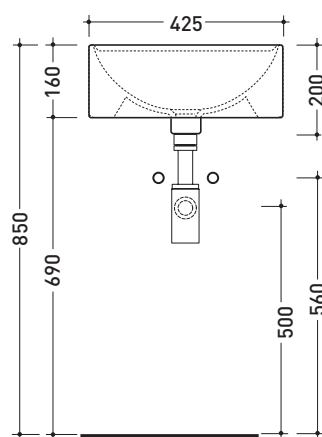

CE UNI EN 14688 - CL20 Dop-No14688

vista zenitale / zenital view

foro consigliato sul piano ø 180
 suggested hole on the top ø 180

vista zenitale / zenital view

vista frontale / frontal view

sezione longitudinale / section

Technical accessories: **Chrome siphon (SIFL/CR) - Telescopic chrome siphon (SIFL066)**
Stop & Go drain (PLSG)
Ceramic Stop&Go drain (PLCE)
Two piece set chrome tap filters (RF026)

Package dim. 44 x 20 x 45 cm | Weight 13 kg | Pz. Pallet n° 30

UNI EN 14688 - CL20 Dop-No14688

vista zenitale / zenital view

vista zenitale / zenital view

vista frontale / frontal view

sezione longitudinale / section

sizes in mm

Please consider a 2% tolerance on indicated measurements