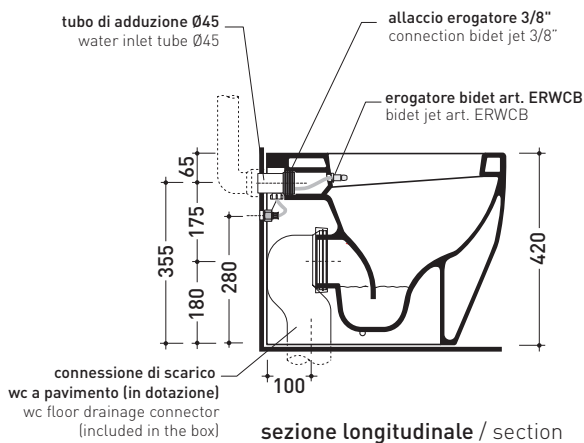

Dim. Imballo 56 x 39 x 45,5 cm | Peso 32 kg | Pz. Pallet n° 15

CE UNI EN 997

Dop-No997

vista zenitale / zenital view

vista laterale / lateral view

sezione longitudinale / section

vista retro / back view

sizes in mm

## TR117 + ERWCB\*

Back to wall wc with S/P trap (drainage connector for floor trap art. TR/CON and floor fixing kit art. 9003 included)

\* **WARNING:** the hole for the bidet jet must be requested

Complements: **Thermosetting wrapping seat&cover** (TRCW02)  
**Soft-closing thermosetting wrapping seat&cover** (TRCW03)  
**Niagara monoblock cistern** (TR39)  
**Line accessories:** TWO - HOOP - NOKE' - FOLD

Dim. Imballo 56 x 39 x 45,5 cm | Peso 33 kg | Pz. Pallet n° 15

CE UNI EN 997

Dop-No997

vista zenitale / zenital view

dettaglio erogatore / bidet jet detail

sezione longitudinale / section

vista retro / back view

CE UNI EN 14528 - CL20 Dop-No14528

vista zenitale / zenital view

vista laterale / lateral view

sezione longitudinale / section

vista retro / back view

sizes in mm

Please consider a 2% tolerance on indicated measurements