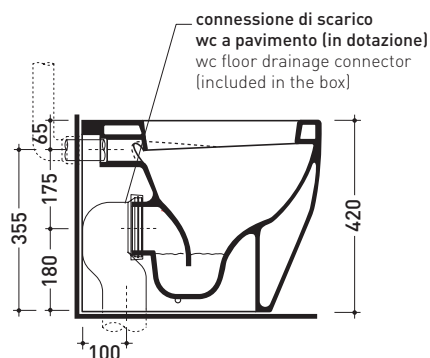

## TR117

Back to wall wc with S/P trap (drainage connector for floor trap art. TR/CON and floor fixing kit art. 9003 included)

Complements: **Thermosetting wrapping seat&cover** (TRCW02)  
**Soft-closing thermosetting wrapping seat&cover** (TRCW03)  
**Niagara monoblock cistern** (TR39)  
**Line accessories: TWO - HOOP - NOKE' - FOLD**

Dim. Imballo 56 x 39 x 45,5 cm | Peso 32 kg | Pz. Pallet n° 15

CE UNI EN 997

Dop-No997

vista zenitale / zenital view

vista laterale / lateral view

sezione longitudinale / section

vista retro / back view

sizes in mm

## TR117 + ERWCB\*

Back to wall wc with S/P trap (drainage connector for floor trap art. TR/CON and floor fixing kit art. 9003 included)

\* **WARNING:** the hole for the bidet jet must be requested

Complements: **Thermosetting wrapping seat&cover** (TRCW02)  
**Soft-closing thermosetting wrapping seat&cover** (TRCW03)  
**Niagara monoblock cistern** (TR39)  
**Line accessories:** TWO - HOOP - NOKE' - FOLD

Dim. Imballo 56 x 39 x 45,5 cm | Peso 33 kg | Pz. Pallet n° 15

CE UNI EN 997

Dop-No997

vista zenitale / zenital view

dettaglio erogatore / bidet jet detail

sezione longitudinale / section

vista retro / back view