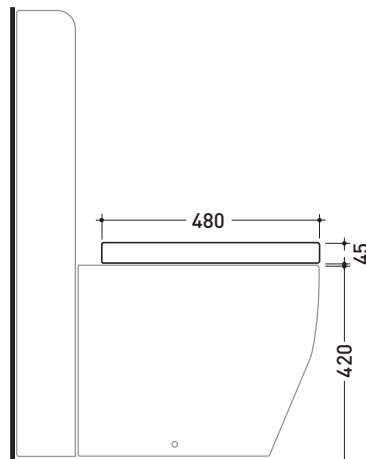

art. TR117 + TR39
vista laterale / lateral view

sizes in mm

THERMOSETTING: glossy finish

matt finish