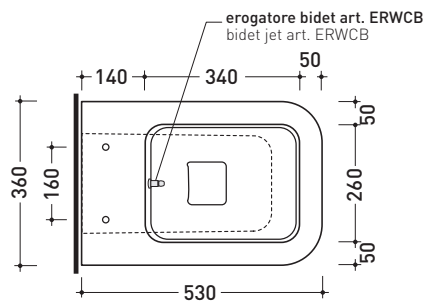

Dim. Imballo 56 x 39 x 45,5 cm | Peso 32 kg | Pz. Pallet n° 15

CE UNI EN 997

Dop-No997

vista zenitale / zenital view

vista laterale / lateral view

sezione longitudinale / section

vista retro / back view

sizes in mm

## TR117 + ERWCB\*

Back to wall wc with S/P trap (drainage connector for floor trap art. TR/CON and floor fixing kit art. 9003 included)

\* **WARNING:** the hole for the bidet jet must be requested

Complements: **Thermosetting wrapping seat&cover** (TRCW02)  
**Soft-closing thermosetting wrapping seat&cover** (TRCW03)  
**Niagara monoblock cistern** (TR39)  
**Line accessories:** TWO - HOOP - NOKE' - FOLD

Dim. Imballo 56 x 39 x 45,5 cm | Peso 33 kg | Pz. Pallet n° 15

CE UNI EN 997

Dop-No997

vista zenitale / zenital view

dettaglio erogatore / bidet jet detail

sezione longitudinale / section

vista retro / back view

CE UNI EN 14528 - CL20 Dop-No14528

vista zenitale / zenital view

vista laterale / lateral view

sezione longitudinale / section

vista retro / back view

sizes in mm

Please consider a 2% tolerance on indicated measurements