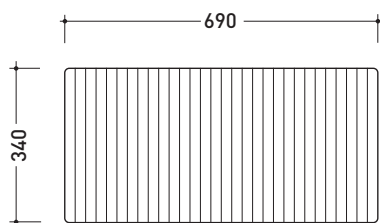

design **LUDOVICA+ROBERTO PALOMBA**

2001

5000

Ceramic shower brick

Complements: **High-density polystyrene container**
(5000B2 - 5000B3 - 5000B4 - 5000B5)

Package dim. **78 x 105 x 36 cm** | Weight **14 kg** | Pz. Pallet n°

vista zenitale / zenital view

vista frontale / frontal view

sezione longitudinale / section

sizes in mm

Please consider a 2% tolerance on indicated measurements

CERAMIC: glossy finish

matt finish

MODULAR SHOWER TRAY 72 X 72 CM