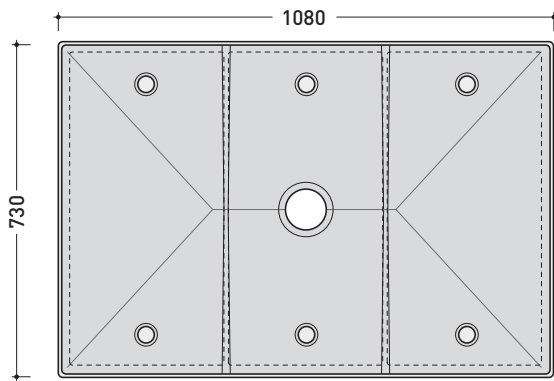

design LUDOVICA+ROBERTO PALOMBA

2001

5000B3 + n. 3 5000

Modular shower tray 107 x 72 cm

(composed by: container + n. 3 shower bricks)

Complements: BAMB00 composable shower box

Line taps shower: ONE - NOKÈ - SI - FOLD

Line accessories: TWO - HOOP - NOKÈ - FOLD

vista zenitale / zenital view

art. 5000B3