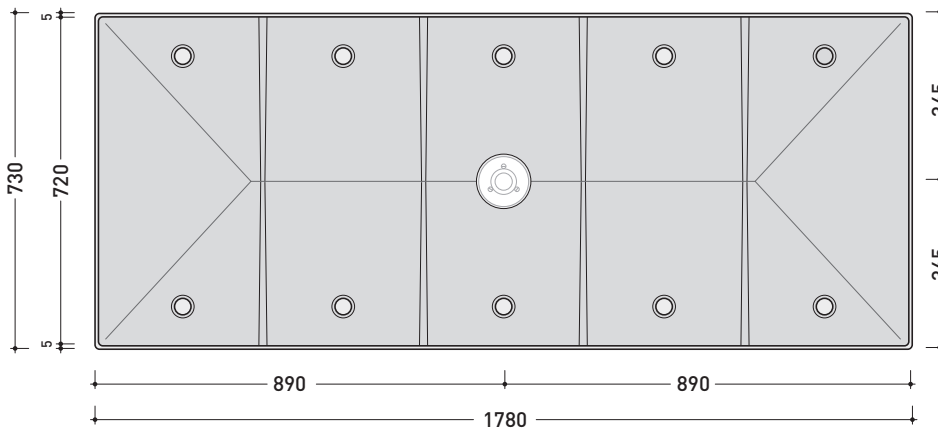

design **LUDOVICA+ROBERTO PALOMBA**

2001

5000B5

Five bricks container (art. 5000)
(ø 90 mm GEBERIT drainage system art. PLGE included)

Complements: **Tatami shower brick** (5000)

Package dim. **79 x 6 x 183 cm** | Weight **9 kg** | Pz. Pallet n° -

vista zenitale / zenital view