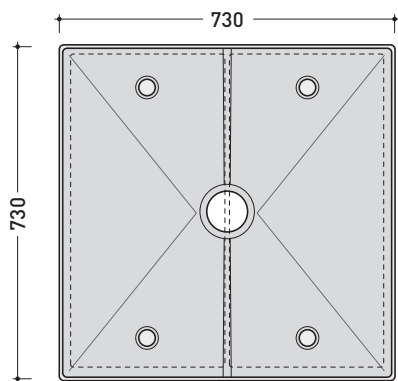

design LUDOVICA+ROBERTO PALOMBA

2001

5000B2 + n. 2 5000

Modular shower tray 72 x 72 cm

(composed by: container + n. 2 shower bricks)

Complements: BAMB00 composable shower box

Line taps shower: ONE - NOKÈ - SI - FOLD

Line accessories: TWO - HOOP - NOKÈ - FOLD

vista zenitale / zenital view

art. 5000B2