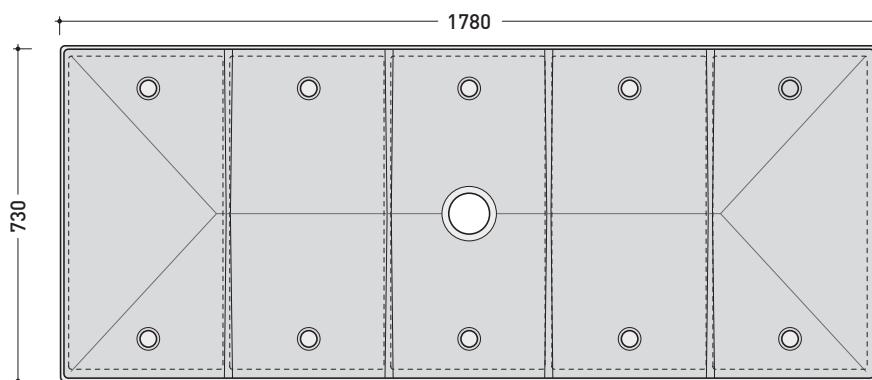

vista zenitale / zenital view

art. **5000B5**