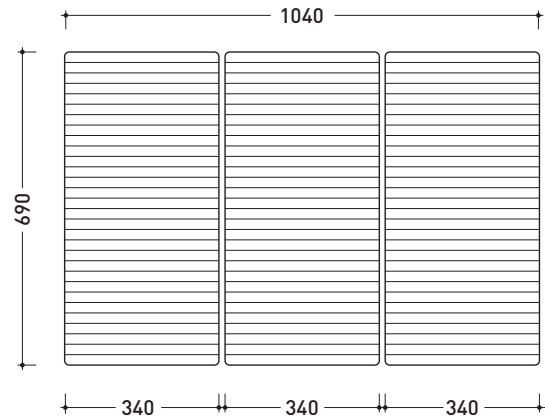

vista zenitale / zenital view

3pcs art. 5000