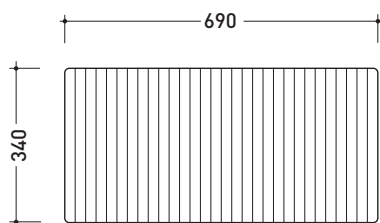

march 2017

5000B2

Two brick container (art. 5000)
 (ø 90 mm GEBERIT drainage system art. PLGE included)

Complements: Tatami shower brick (5000)

Package dim. 6 x 80 x 80 cm | Weight 4 kg | Pz. Pallet n° -

vista zenitale / zenital view

Piletta sifonata / Drainage
 Portata / Flow rate: 0,50 l/sec (EN 274 > 0,4 l/sec)

dettaglio piletta / drain detail

vista frontale / frontal view

sezione longitudinale / section

design **LUDOVICA+ROBERTO PALOMBA**

2001

5000

Ceramic shower brick

Complements: **High-density polystyrene container**
(5000B2 - 5000B3 - 5000B4 - 5000B5)

Package dim. **78 x 105 x 36 cm** | Weight **14 kg** | Pz. Pallet n°

vista zenitale / zenital view