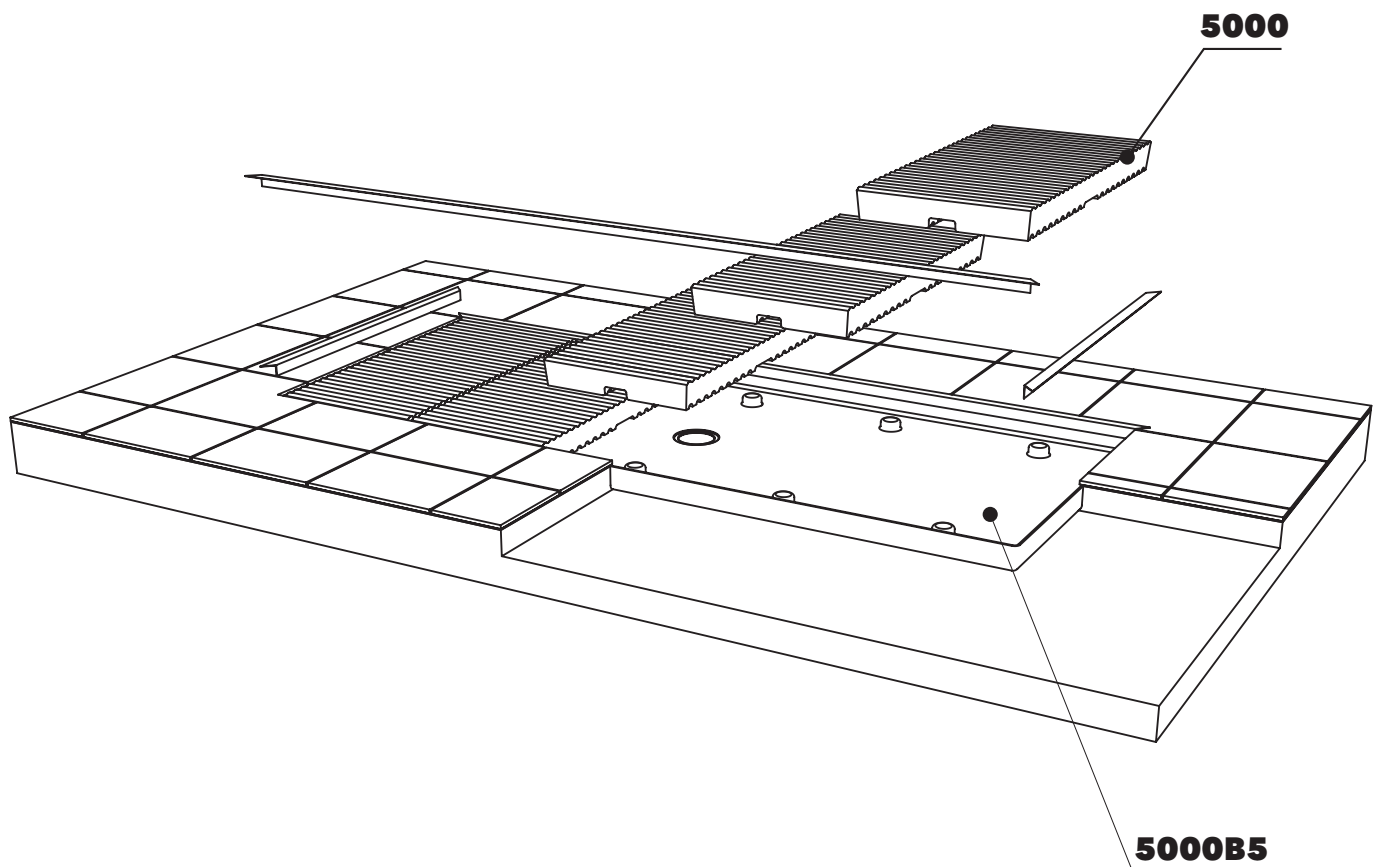

MODULAR SHOWER TRAY 72 X 177 CM

composed by:

1 container . 5000B5

5 shower bricks . 5000

CERAMIC: glossy finish

matt finish