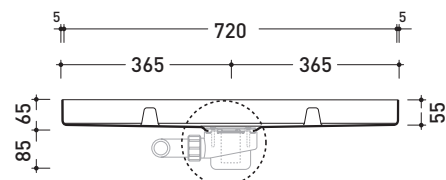

vista zenitale / zenital view

art. 5000B4

vista zenitale / zenital view

4pcs art. 5000

vista zenitale / zenital view

art. 5000B4 + 4pcs art. 5000

sezione longitudinale / section

sizes in mm

vista zenitale / zenital view

Piletta sifonata / Drainage
 Portata / Flow rate:
 0,50 l/sec (EN 274 > 0,4 l/sec)

dettaglio piletta / drain detail

vista frontale / frontal view

sezione longitudinale / section

design **LUDOVICA+ROBERTO PALOMBA**

2001

5000

Ceramic shower brick

Complements: **High-density polystyrene container**
(5000B2 - 5000B3 - 5000B4 - 5000B5)

Package dim. **78 x 105 x 36 cm** | Weight **14 kg** | Pz. Pallet n°

vista zenitale / zenital view

vista frontale / frontal view

sezione longitudinale / section

sizes in mm

Please consider a 2% tolerance on indicated measurements

CERAMIC: glossy finish

matt finish

MODULAR SHOWER TRAY 72 X 177 CM