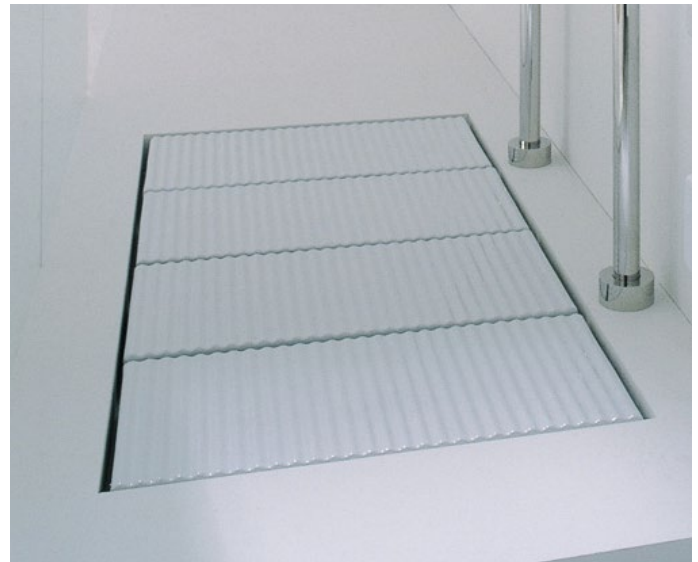

2001

5000B4 + n. 4 5000

Modular shower tray 142 x 72 cm

(composed by: container + n. 4 shower bricks)

Complements: BAMB00 composable shower box

Line taps shower: ONE - NOKÈ - SI - FOLD

Line accessories: TWO - HOOP - NOKÈ - FOLD