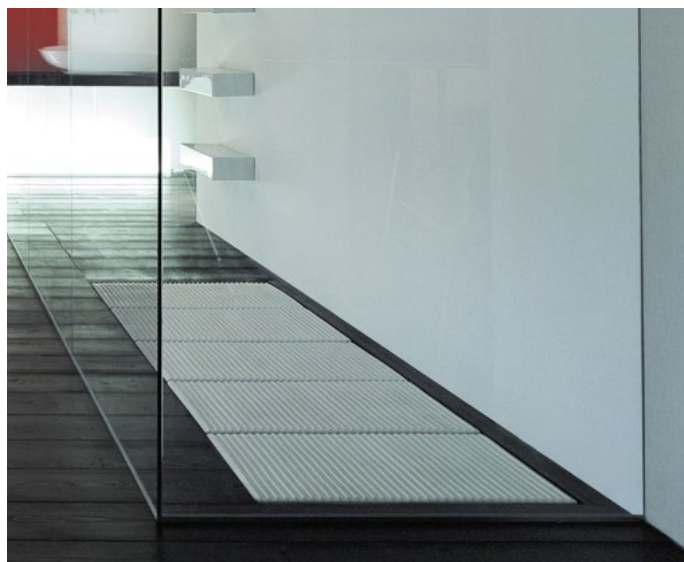

design **LUDOVICA+ROBERTO PALOMBA**

2001

5000B5 + n. 5 5000

Modular shower tray 177 x 72 cm

(composed by: container + n. 5 shower bricks)

Complements: **BAMB00 composable shower box**

Line taps shower: ONE - NOKÈ - SI - FOLD

Line accessories: TWO - HOOP - NOKÈ - FOLD

pag. 2/3