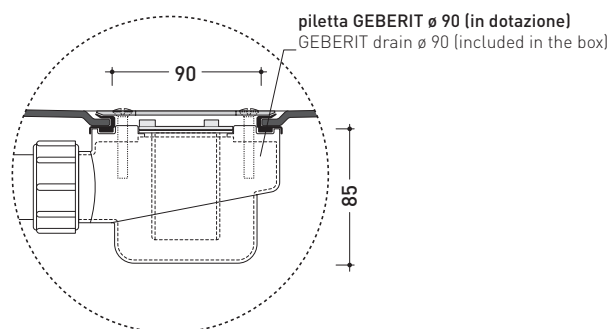

sezione longitudinale / section

sizes in mm

Please consider a 2% tolerance on indicated measurements

<http://www.ceramicaflaminia.it/en/products/320-tatami>

©ceramicaflaminiaspa - All rights reserved. Unauthorized copying, publication, reproduction as well as partial reproduction are prohibited

march 2017

5000B2

Two brick container (art. 5000)
 (ø 90 mm GEBERIT drainage system art. PLGE included)

Complements: Tatami shower brick (5000)

Package dim. 6 x 80 x 80 cm | Weight 4 kg | Pz. Pallet n° -

vista zenitale / zenital view

Piletta sifonata / Drainage
 Portata / Flow rate: 0,50 l/sec (EN 274 > 0,4 l/sec)

dettaglio piletta / drain detail

vista frontale / frontal view

sezione longitudinale / section

design **LUDOVICA+ROBERTO PALOMBA**