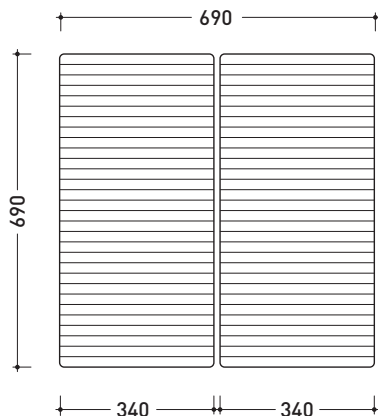

vista zenitale / zenital view

2pcs art. 5000