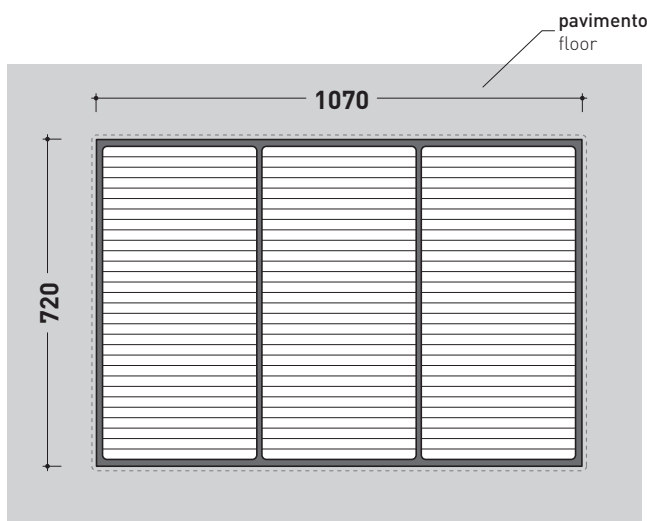

Line accessories: TWO - HOOP - NOKÈ - FOLD

vista zenitale / zenital view

art. 5000B3

vista zenitale / zenital view

3pcs art. 5000

vista zenitale / zenital view

art. 5000B3 + 3pcs art. 5000

sezione longitudinale / section