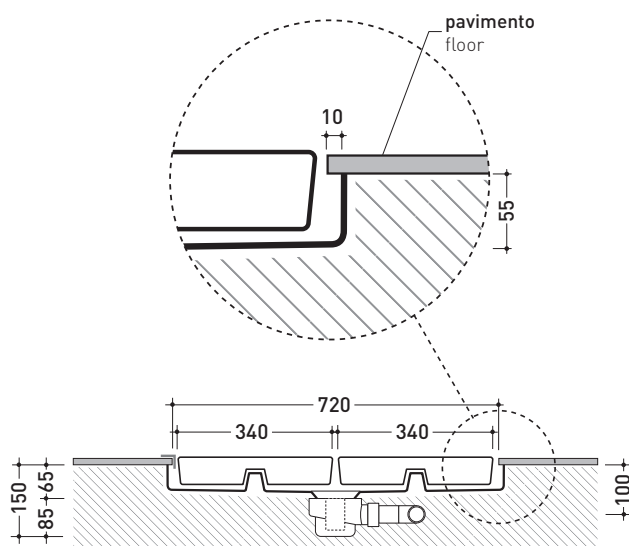

Line taps shower: ONE - NOKÈ - SI - FOLD

Line accessories: TWO - HOOP - NOKÈ - FOLD

vista zenitale / zenital view

art. 5000B2

vista zenitale / zenital view

2pcs art. 5000

vista zenitale / zenital view

art. 5000B2 + 2pcs art. 5000