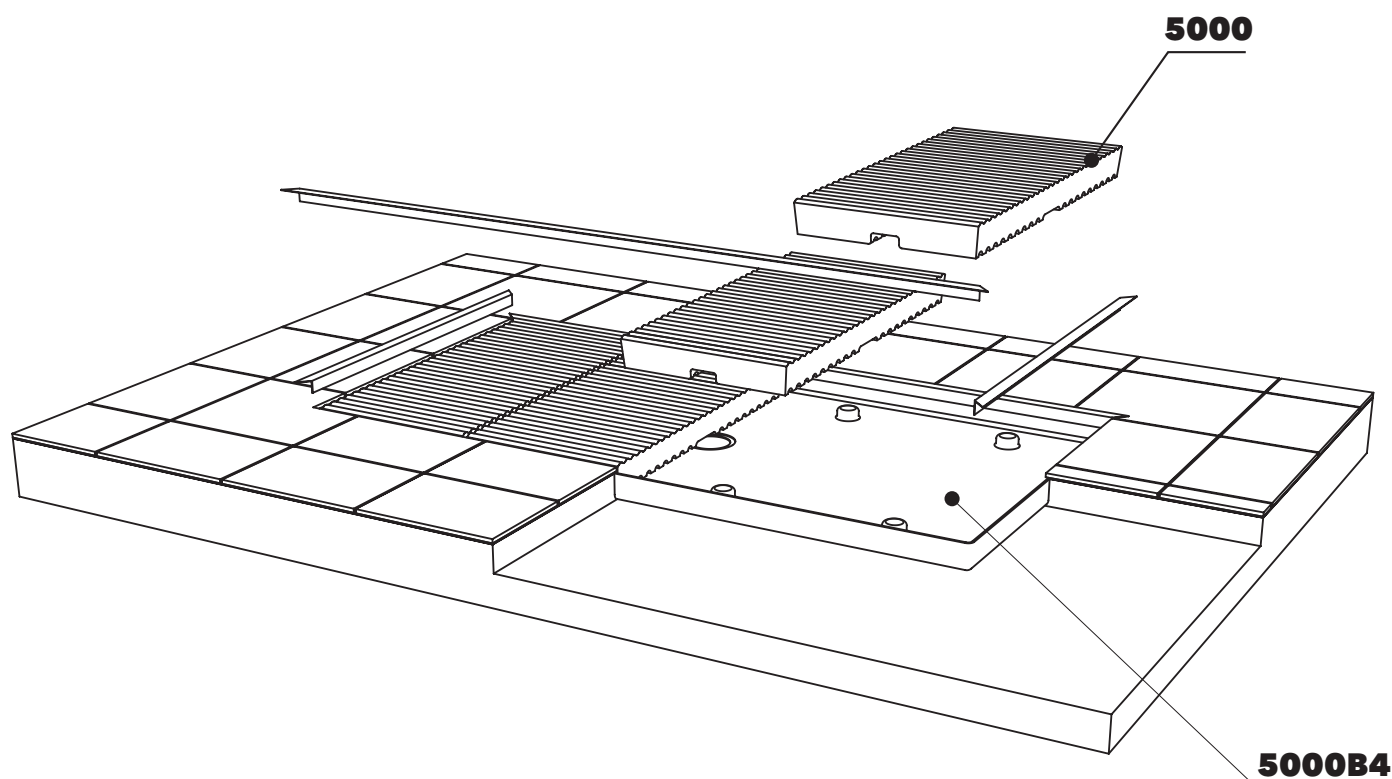

sizes in mm

Please consider a 2% tolerance on indicated measurements

CERAMIC: glossy finish

matt finish

MODULAR SHOWER TRAY 72 X 142 CM

composed by:

1 container . 5000B4

4 shower bricks . 5000