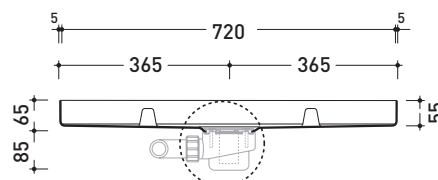

sezione longitudinale / section

sizes in mm

Please consider a 2% tolerance on indicated measurements

<http://www.ceramicaflaminia.it/en/products/320-tatami>

©ceramicaflaminiaspa - All rights reserved. Unauthorized copying, publication, reproduction as well as partial reproduction are prohibited

march 2017

5000B2

Two brick container (art. 5000)
 (ø 90 mm GEBERIT drainage system art. PLGE included)

Complements: Tatami shower brick (5000)

Package dim. 6 x 80 x 80 cm | Weight 4 kg | Pz. Pallet n° -

vista zenitale / zenital view

Piletta sifonata / Drainage
 Portata / Flow rate: 0,50 l/sec (EN 274 > 0,4 l/sec)

dettaglio piletta / drain detail

vista frontale / frontal view

sezione longitudinale / section

design **LUDOVICA+ROBERTO PALOMBA**

2001

5000

Ceramic shower brick

Complements: **High-density polystyrene container**
(5000B2 - 5000B3 - 5000B4 - 5000B5)

Package dim. **78 x 105 x 36 cm** | Weight **14 kg** | Pz. Pallet n°

vista zenitale / zenital view