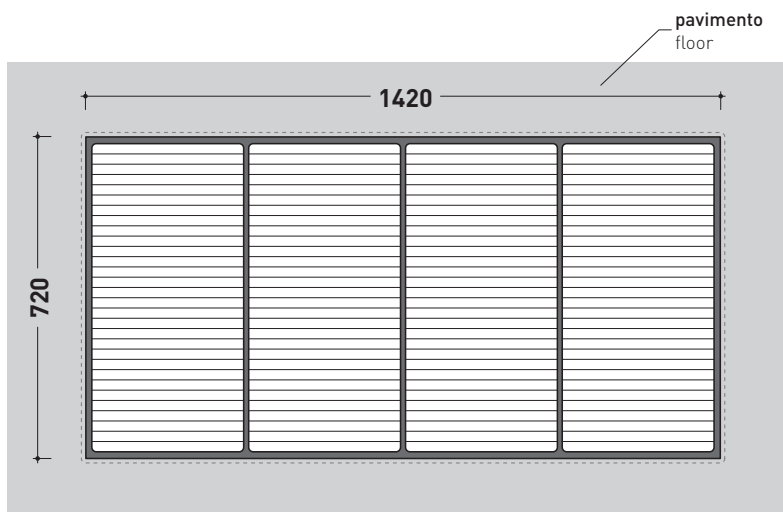

2001

5000B4 + n. 4 5000

Modular shower tray 142 x 72 cm

(composed by: container + n. 4 shower bricks)

Complements: BAMB00 composable shower box

Line taps shower: ONE - NOKÈ - SI - FOLD

Line accessories: TWO - HOOP - NOKÈ - FOLD

vista zenitale / zenital view

art. 5000B4

vista zenitale / zenital view

4pcs art. 5000

vista zenitale / zenital view

art. 5000B4 + 4pcs art. 5000

sezione longitudinale / section

sizes in mm