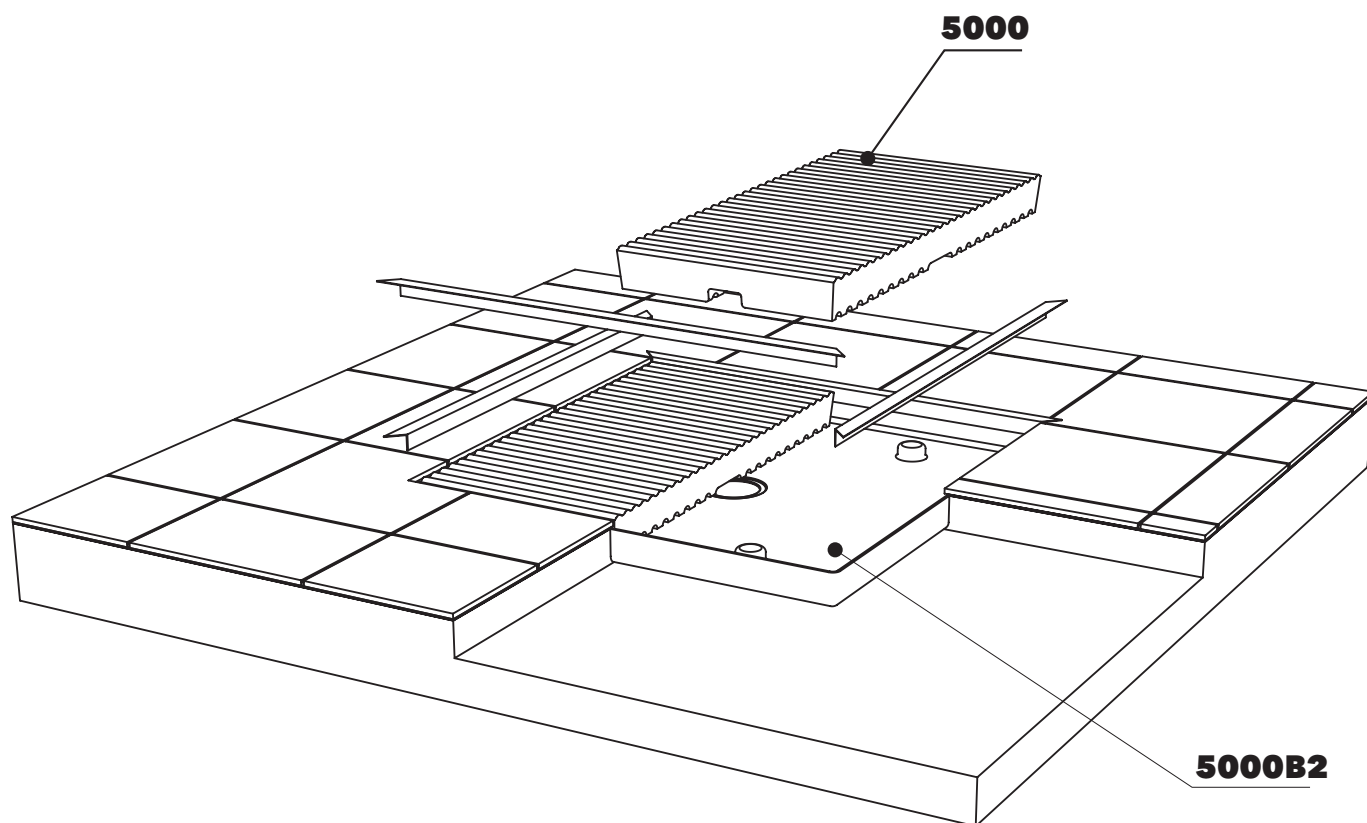

MODULAR SHOWER TRAY 72 X 72 CM

composed by:

1 container . 5000B2

2 shower bricks . 5000

CERAMIC: glossy finish

white

black

matt finish

milky white

graphite

lava grey