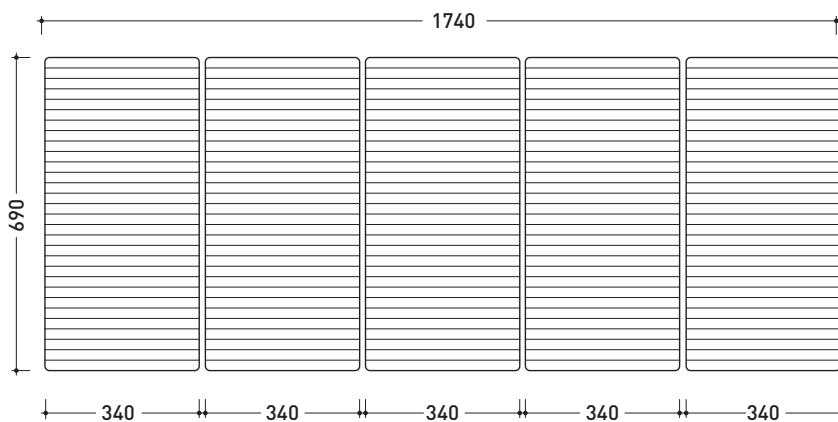

vista zenitale / zenital view

5pcs art. **5000**