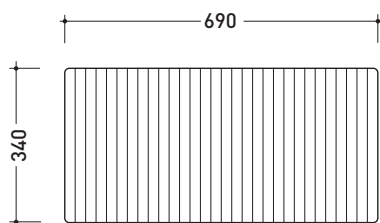

vista zenitale / zenital view

Piletta sifonata / Drainage
 Portata / Flow rate:
 0,50 l/sec (EN 274 > 0,4 l/sec)

dettaglio piletta / drain detail

vista frontale / frontal view

sezione longitudinale / section

design **LUDOVICA+ROBERTO PALOMBA**

2001

5000

Ceramic shower brick

Complements: **High-density polystyrene container**
(5000B2 - 5000B3 - 5000B4 - 5000B5)

Package dim. **78 x 105 x 36 cm** | Weight **14 kg** | Pz. Pallet n°

vista zenitale / zenital view

vista frontale / frontal view

sezione longitudinale / section

sizes in mm

Please consider a 2% tolerance on indicated measurements

CERAMIC: glossy finish

matt finish

MODULAR SHOWER TRAY 72 X 177 CM