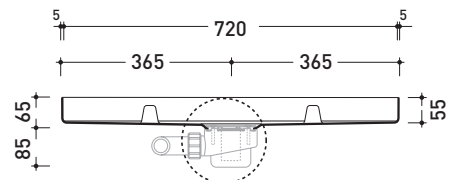

sezione longitudinale / section