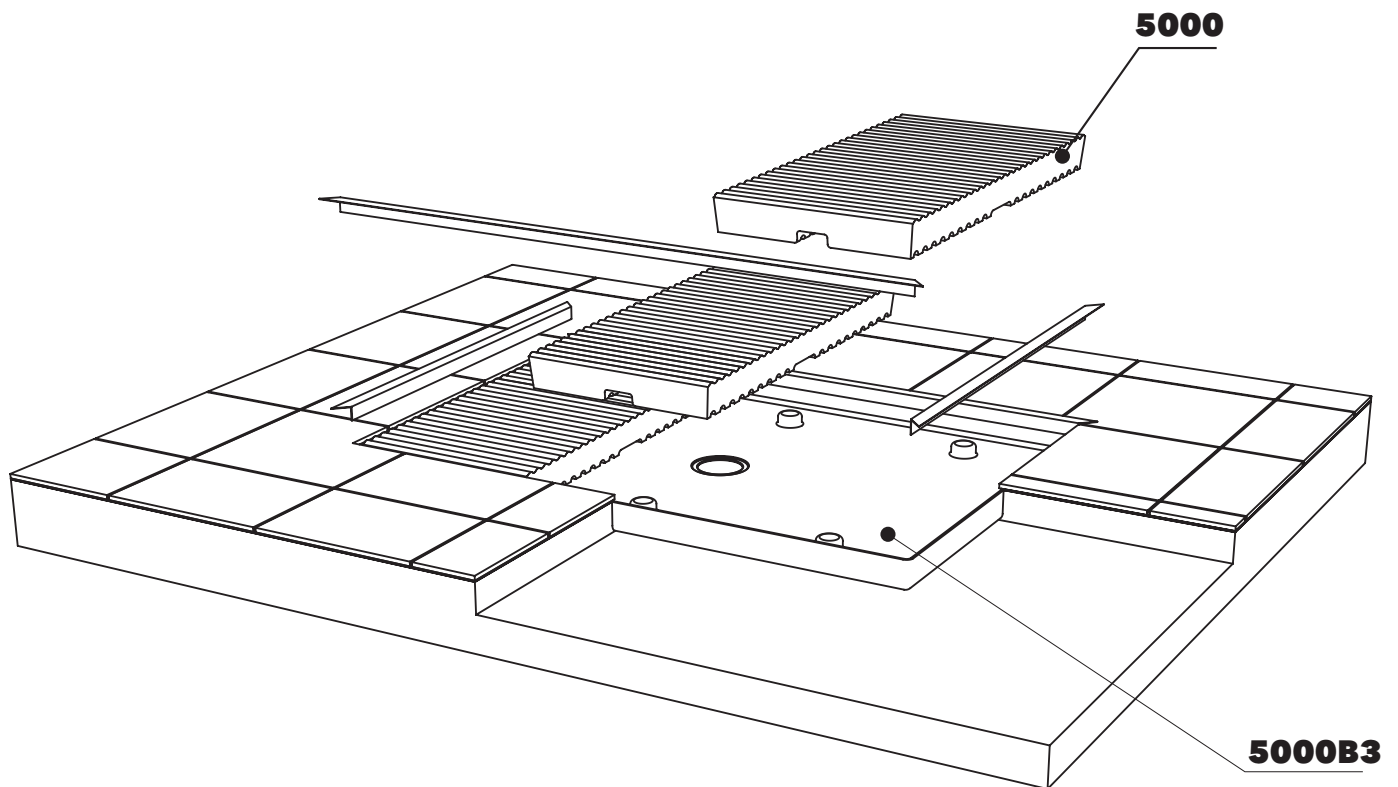

MODULAR SHOWER TRAY 72 X 107 CM

composed by:

1 container . 5000B3

3 shower bricks . 5000

CERAMIC: glossy finish

white

black

matt finish

milky white

graphite

lava grey