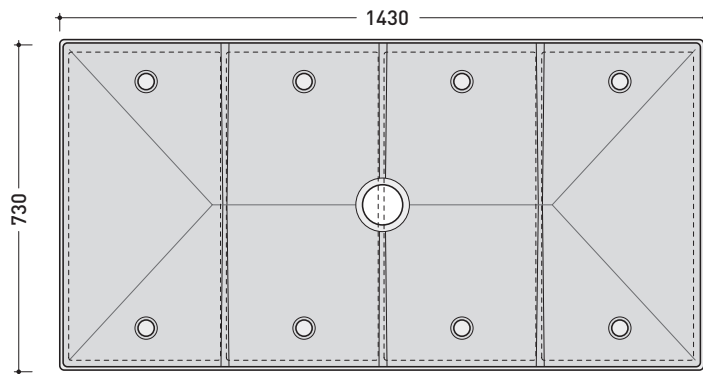

2001

5000B4 + n. 4 5000

Modular shower tray 142 x 72 cm

(composed by: container + n. 4 shower bricks)

Complements: BAMB00 composable shower box

Line taps shower: ONE - NOKÈ - SI - FOLD

Line accessories: TWO - HOOP - NOKÈ - FOLD

vista zenitale / zenital view

art. 5000B4

vista zenitale / zenital view

4pcs art. 5000

vista zenitale / zenital view

art. 5000B4 + 4pcs art. 5000

sezione longitudinale / section

sizes in mm