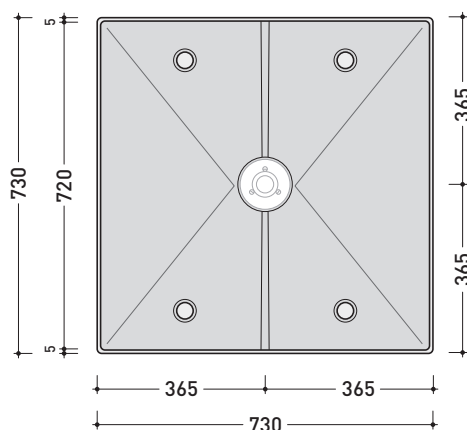

march 2017

5000B2

Two brick container (art. 5000)
 (ø 90 mm GEBERIT drainage system art. PLGE included)

Complements: Tatami shower brick (5000)

Package dim. 6 x 80 x 80 cm | Weight 4 kg | Pz. Pallet n° -

vista zenitale / zenital view