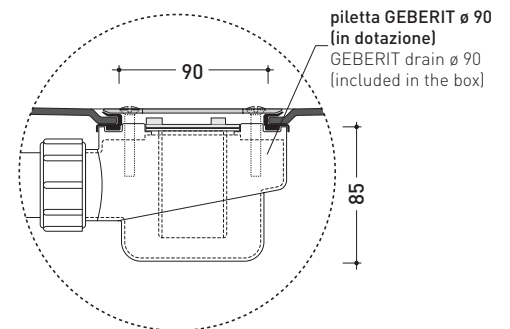

Piletta sifonata / Drainage
Portata / Flow rate:
0,50 l/sec (EN 274 >0,4 l/sec)

dettaglio piletta / drain detail