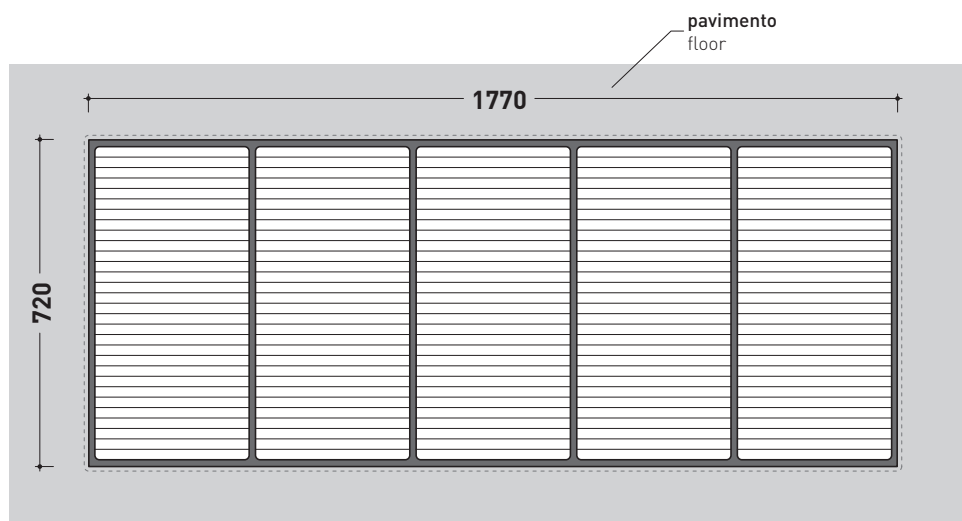

Modular shower tray 177 x 72 cm

(composed by: container + n. 5 shower bricks)

Complements: BAMB00 composable shower box

Line taps shower: ONE - NOKÈ - SI - FOLD

Line accessories: TWO - HOOP - NOKÈ - FOLD

pag. 3/3

Package dim. **78 x 105 x 36 cm** | Weight **14 kg** | Pz. Pallet n°

vista zenitale / zenital view

vista frontale / frontal view

sezione longitudinale / section

sizes in mm

Please consider a 2% tolerance on indicated measurements