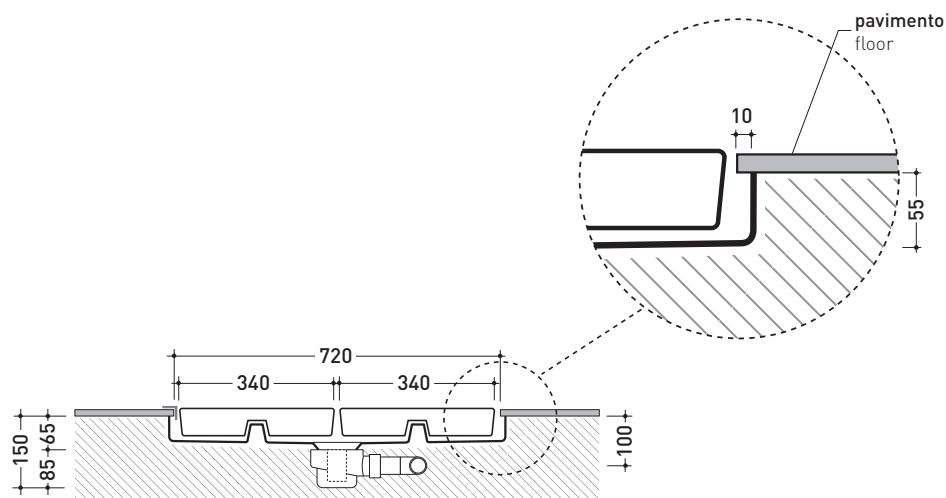

Modular shower tray 177 x 72 cm

(composed by: container + n. 5 shower bricks)

Complements: BAMB00 composable shower box

Line taps shower: ONE - NOKÈ - SI - FOLD

Line accessories: TWO - HOOP - NOKÈ - FOLD

pag. 3/3

vista zenitale / zenital view

art. 5000B5 + 5pcs art. 5000

sezione longitudinale / section

sizes in mm

Please consider a 2% tolerance on indicated measurements

<http://www.ceramicaflaminia.it/en/products/320-tatami>