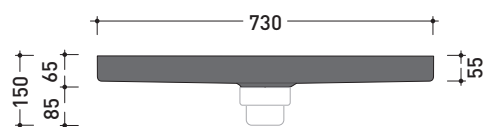

sezione longitudinale / section

sizes in mm

Please consider a 2% tolerance on indicated measurements

<http://www.ceramicaflaminia.it/en/products/320-tatami>

©ceramicaflaminiaspa - All rights reserved. Unauthorized copying, publication, reproduction as well as partial reproduction are prohibited

march 2017

5000B2

Two brick container (art. 5000)
 (ø 90 mm GEBERIT drainage system art. PLGE included)

Complements: Tatami shower brick (5000)

Package dim. 6 x 80 x 80 cm | Weight 4 kg | Pz. Pallet n° -

vista zenitale / zenital view

Piletta sifonata / Drainage
 Portata / Flow rate: 0,50 l/sec (EN 274 > 0,4 l/sec)

dettaglio piletta / drain detail

vista frontale / frontal view

sezione longitudinale / section

design **LUDOVICA+ROBERTO PALOMBA**