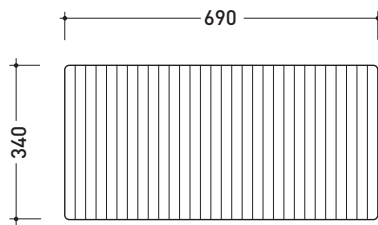

Package dim. **78 x 105 x 36 cm** | Weight **14 kg** | Pz. Pallet n°

vista zenitale / zenital view

vista frontale / frontal view

sezione longitudinale / section

sizes in mm

Please consider a 2% tolerance on indicated measurements