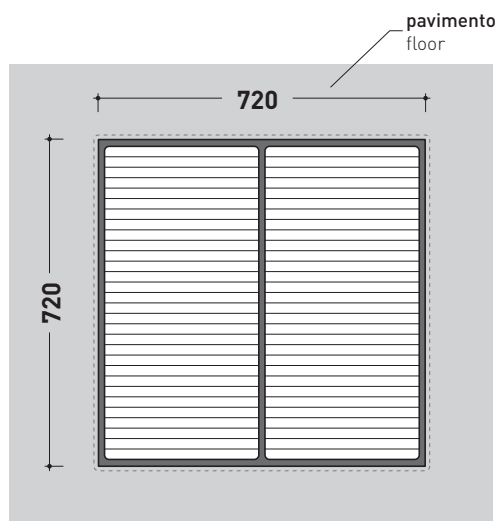

Line taps shower: ONE - NOKÈ - SI - FOLD

Line accessories: TWO - HOOP - NOKÈ - FOLD

vista zenitale / zenital view

art. 5000B2

vista zenitale / zenital view

2pcs art. 5000

vista zenitale / zenital view

art. 5000B2 + 2pcs art. 5000