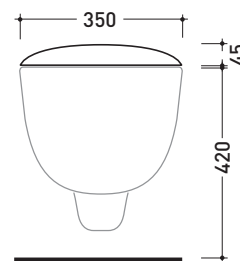

Package dim. **56 x 37 x 40 cm** | Weight **19,8 kg** | Pz. Pallet n° **15**

UNI EN 14528 - CL20 Dop-No14528

vista zenitale / zenital view

vista laterale / lateral view

sezione longitudinale / section

vista retro / back view

sizes in mm

Please consider a 2% tolerance on indicated measurements

CERAMIC: glossy finish

matt finish

Spin

design LUDOVICA+ROBERTO PALOMBA

2002

5085CW02

Thermosetting wrapping seat & cover

Complements: Spin wall hung wc (5085)

Package dim. 52 x 40 x 7 cm | Weight 2,8 kg | Pz. Pallet n° -

➔ **FLAMINIA.**

CE

vista zenitale / zenital view

vista laterale / lateral view

vista frontale / frontal view

sizes in mm

THERMOSETTING: glossy finish

white

<http://www.ceramicaflaminia.it/en/products/317-spin>

©ceramicaflaminiaspa - All rights reserved. Unauthorized copying, publication, reproduction as well as partial reproduction are prohibited