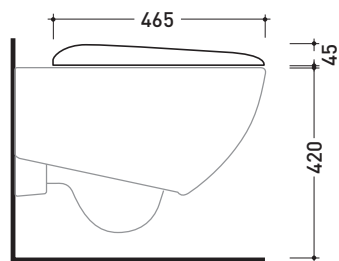

Thermosetting wrapping seat & cover

Complements: Spin wall hung wc (5085)

Package dim. 52 x 40 x 7 cm | Weight 2,8 kg | Pz. Pallet n° -

➔ **FLAMINIA.**

CE

vista zenitale / zenital view

vista laterale / lateral view

vista frontale / frontal view

sizes in mm

THERMOSETTING: glossy finish

white

<http://www.ceramicaflaminia.it/en/products/317-spin>

©ceramicaflaminiaspa - All rights reserved. Unauthorized copying, publication, reproduction as well as partial reproduction are prohibited

march 2017

Spin

design LUDOVICA+ROBERTO PALOMBA

2002

5085CW03

Soft-closing thermosetting wrapping seat & cover

Complements: Spin wall hung wc (5085)

Package dim. 52 x 40 x 7 cm | Weight 2,8 kg | Pz. Pallet n° -

➔ **FLAMINIA.**

CE

vista zenitale / zenital view

vista laterale / lateral view

vista frontale / frontal view

sizes in mm

THERMOSETTING: glossy finish

white