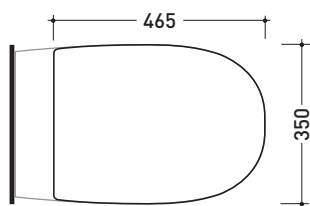

Package dim. **56 x 37 x 40 cm** | Weight **23,5 kg** | Pz. Pallet n° **15**

CE UNI EN 997

Dop-No997

vista zenitale / zenital view

vista laterale / lateral view

sezione longitudinale / section

vista retro / back view

Package dim. **56 x 37 x 40 cm** | Weight **19,8 kg** | Pz. Pallet n° **15**

UNI EN 14528 - CL20 Dop-No14528

vista zenitale / zenital view

vista laterale / lateral view

sezione longitudinale / section

vista retro / back view

Thermosetting wrapping seat & cover

Complements: Spin wall hung wc (5085)

Package dim. 52 x 40 x 7 cm | Weight 2,8 kg | Pz. Pallet n° -

➔ **FLAMINIA.**

CE

vista zenitale / zenital view

vista laterale / lateral view

vista frontale / frontal view

sizes in mm

THERMOSETTING: glossy finish

white

<http://www.ceramicaflaminia.it/en/products/317-spin>

©ceramicaflaminiaspa - All rights reserved. Unauthorized copying, publication, reproduction as well as partial reproduction are prohibited