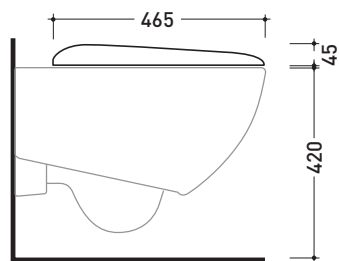

Package dim. **56 x 37 x 40 cm** | Weight **19,8 kg** | Pz. Pallet n° **15**

UNI EN 14528 - CL20 Dop-No14528

vista zenitale / zenital view

vista laterale / lateral view

sezione longitudinale / section

vista retro / back view

Thermosetting wrapping seat & cover

Complements: Spin wall hung wc (5085)

Package dim. 52 x 40 x 7 cm | Weight 2,8 kg | Pz. Pallet n° -

➔ **FLAMINIA.**

CE

vista zenitale / zenital view

vista laterale / lateral view

vista frontale / frontal view

sizes in mm

THERMOSETTING: glossy finish

white

<http://www.ceramicaflaminia.it/en/products/317-spin>

©ceramicaflaminiaspa - All rights reserved. Unauthorized copying, publication, reproduction as well as partial reproduction are prohibited

march 2017

Spin

design LUDOVICA+ROBERTO PALOMBA

2002

5085CW03

Soft-closing thermosetting wrapping seat & cover

Complements: Spin wall hung wc (5085)

Package dim. 52 x 40 x 7 cm | Weight 2,8 kg | Pz. Pallet n° -