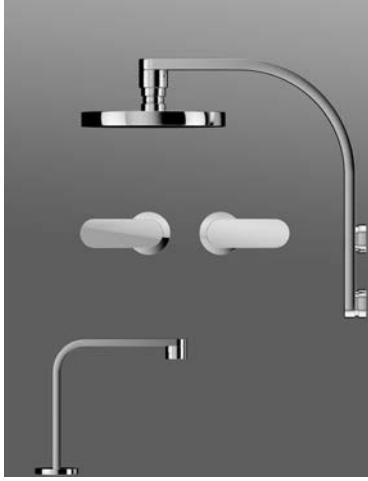

ONE

design by L+R Palomba e S.Mori