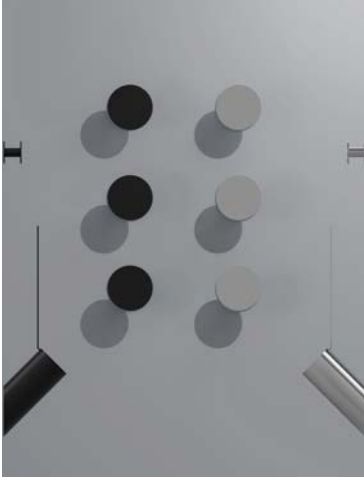

HOOP

design by J.King e R.Roselli