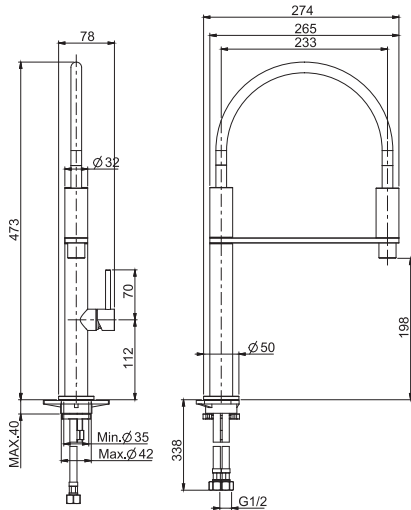

F7047

Kitchen mixer with extractable handshower Flexi

- n. 2 flexible hoses 370 mm
- brass extractable handshower
- swivel spout
- CR and SN finishing use flexible grey, finishing CN-CS-NS use flexible black, finishing BS use flexible white