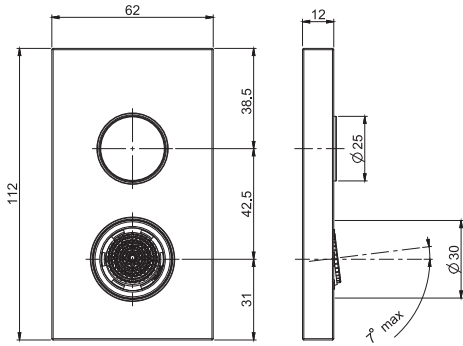

F5923

Body spray with on/off button

- exposed part only
- adjustable jet 7°
- **Control module F5921 to be ordered separately**
- **built-in part to be ordered separately**

Форсунка с Кнопка on/off

- только внешняя часть
- ориентируемая форсунка 7°
- **позиция F5921 заказывается отдельно**
- **внутренняя часть заказывается отдельно**

		€
F5923CR	CR	348,20
F5923SN	SN	574,60
F5923CN	CN	487,40
F5923CS	CS	574,60
F5923BS	BS	487,40
F5923NS	NS	487,40
F5923OR	OR	689,50
F5923OS	OS	748,70

Required item to be ordered separately

Данная позиция обязательно заказывается отдельно

Built-in part

внутренняя часть

	€
F4020	264,80

F5924

Kneipp hand shower complete of water intake, support and hose

- exposed part only
- wall shower holder with water connection
- flexible 1500 mm in black
- brass hand shower with laminar jet
- on/off water flow push button
- **Control module F5921 to be ordered separately**
- **built-in part to be ordered separately**

Душ Кнайпа с держателем и подводом воды

- только внешняя часть
- Настенный кронштейн с водоснабжением
- Гибкий шланг 1500 мм ЧЁРНЫЙ
- Душ из латуни с ламинарной струёй
- Открытие/закрытие воды под давлением
- **позиция F5921 заказывается отдельно**
- **внутренняя часть заказывается отдельно**