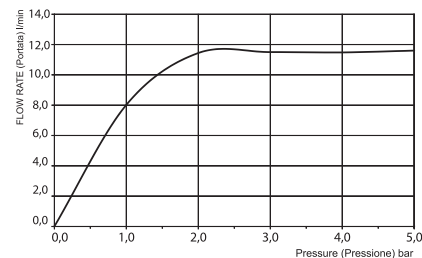

F2653

Ceiling mounted stainless steel showerhead Cloud

- anti-limestone nozzles
- ceiling mounted bracket mm 150 - 1/2"
- red and white LED lights
- power transformer inc. 100 - 240V AC 50/60 Hz 2.0A
- the different finishings refer to the upper plate

Потолочный душ из нержавеющей стали Cloud

- анти-кальк диффузоры
- Держатель для потолочного монтажа 150 мм - 1/2
- СВЕТ подсветка белый-красный
- Электронный блок 100 - 240V AC 50/60 Hz 2.0A
- указанные покрытия относятся к верхней пластине

€

F2653CR BS 2.433,20