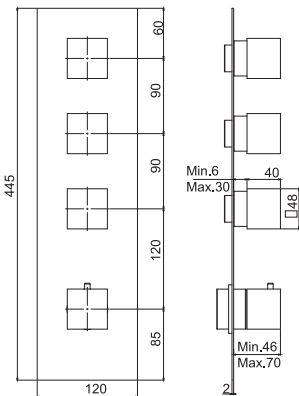

F3513X3

Thermostatic built-in shower mixer

- horizontal or vertical installation
- exposed part only
- 3 volume control valves
- safety stop handle 38°
- **built-in part to be ordered separately**