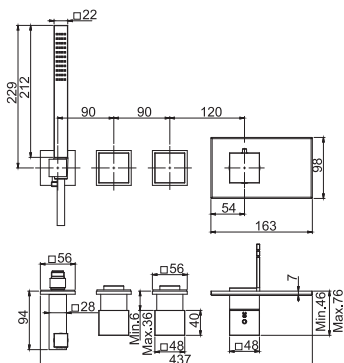

- 2 volume control valves
- wall shower holder with water connection
- ABS handshower with antilimestone nozzles
- horizontal installation
- Chromalux flexible hose 1500 mm
- **built-in part to be ordered separately**