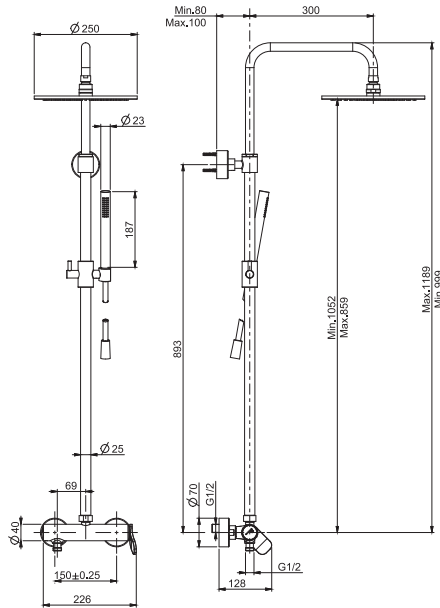

F3805/2

Shower column with showerhead and shower set

- n. 2 eccentric couplings 1/2"
- adjustable height column
- brass showerhead Ø 250 mm with antilimestone nozzles
- handshower F2067 for white and black only
- brass handshower
- Chromalux flexible hose 1500 mm
- diverter

Смеситель для душа с душевой стойкой и, верхним душем и душевым комплектом

- 2 подвода воды 1/2 с эксцентриком
- регулируемая высота
- Верхний душ из латуни с защитой анти-кальк Ø 250 mm
- покрытия белый и чёрный с ручным душем F2067
- ручной душ из латуни
- Гибкий шланг хромолюкс 1500 мм
- переключатель

		€
F3805/2CR	CR	1.175,80
F3805/2SN	SN	1.940,10
F3805/2CN	CN	1.646,10
F3805/2CS	CS	1.940,10
F3805/2BS	BS	1.646,10
F3805/2NS	NS	1.646,10
F3805/2OR	OR	2.328,10
F3805/2OS	OS	2.528,00
F3805/2BR	BR	1.940,10
F3805/2RA	RA	1.940,10

SPARE PARTS - Запасные детали

F2226
€ 62,80

R5678-00
€ 62,80

F3809X1

Single lever bath and shower mixer for concealed installation

- exposed part only
- metal plate
- built-in part to be ordered separately