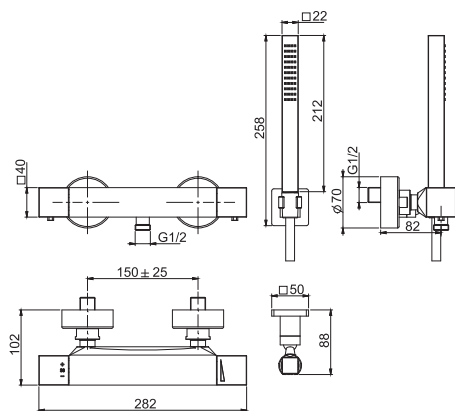

F4245

Exposed thermostatic shower mixer with shower set WITH METAL HANDLES

- n. 2 eccentric couplings 1/2"
- shower holder
- brass handshower with antilimestone nozzles
- Chromalux flexible hose 1500 mm
- COLD BODY