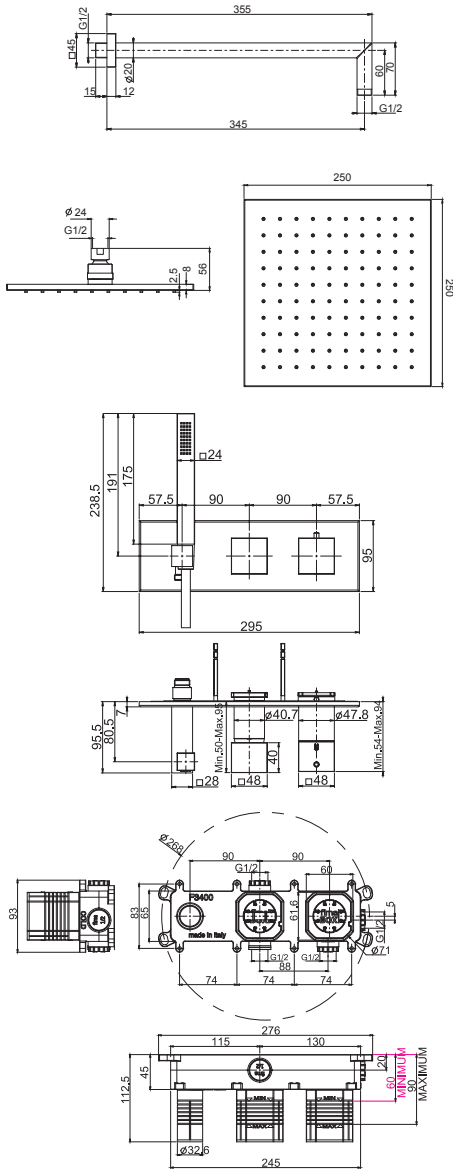

€

F3989X3Q256CR	CR	1.440,70
F3989X3Q256SN	SN	2.377,20
F3989X3Q256BS	BS	2.016,90
F3989X3Q256NS	NS	2.016,90

7,4 kg

28 x 42 x 21 cm

F3989X3QP256

2 outlets thermostatic shower set

ABS showerhead 250X250 mm

- anti-limestone nozzles
- wall mounted bracket mm 350 - 1/2"