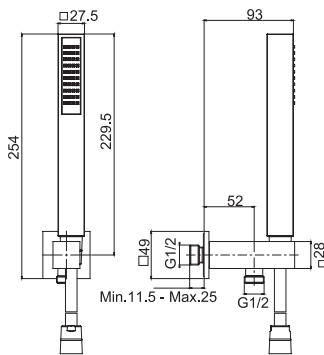

F4419

2 outlets thermostatic shower set

Brass showerhead 250x250 mm

- anti-limestone nozzles
- wall mounted bracket mm 350 - 1/2"
- ABS handshower with antilimestone nozzles

Single lever bath/shower mixer for concealed installation

Exposed shower set

- wall shower holder with water connection

MULTIBOX Built-in part for thermostatic mixer

- Chromalux flexible hose 1500 mm

Душевые комплекты на 2 источника

Верхний душ из латуни 250x250 мм

- анти-кальк диффузоры
- Держатель для монтажа на стену 350 мм-1/2"
- Ручной душ ABS с защитой от извести анти-кальк

Встроенные смесители с переключателем на 2/3 источника

Душевой комплект

- Настенный кронштейн с водоснабжением

MULTIBOX внутренняя часть для термостатического смесителя

- Гибкий шланг хромалюкс 1500 мм

€

F4419CR	CR	1.592,60
F4419SN	SN	2.627,70
F4419BS	BS	2.229,60
F4419NS	NS	2.229,60