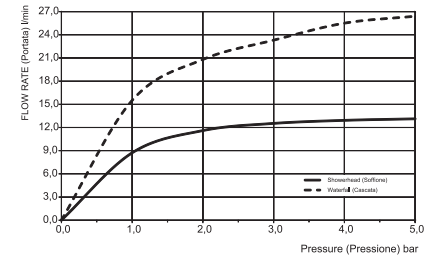

1. **POWER SUPPLY**
   БЛОК ПИТАНИЯ
2. **ELECTRONIC CONTROL UNIT**
   ЦЕНТРАЛЬНЫЙ БЛОК
3. **NOT CONNECT**
   (PROVIDED FOR FUTURE EXPANSIONS)
   НЕ СОЕДИНЯТЬ
   (ПРЕДНАЗНАЧЕННО ДЛЯ ПОСЛЕДУЮЩЕГО РАЗЪЕМА)
4. **CONNECTION TO ANOTHER**
   HARMONIA SHOWERHEAD
   СОЕДИНЕНИЕ К ДРУГОМУ
   ВЕРХНЕМУ ДУШУ HARMONIA
5. **REMOTE CONTROL**
   ПУЛЬТ УПРАВЛЕНИЯ
6. **PLUG (NOT SUPPLIED)**
   ВИЛКА (НЕ ПОСТАВЛЯЕТСЯ)