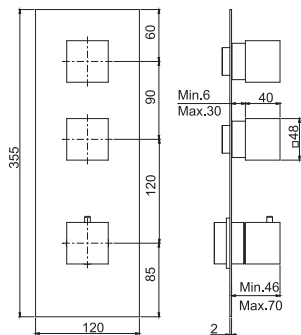

F3513X2

Thermostatic built-in shower mixer

- horizontal or vertical installation
- exposed part only
- 2 volume control valves
- safety stop handle 38°
- **built-in part to be ordered separately**