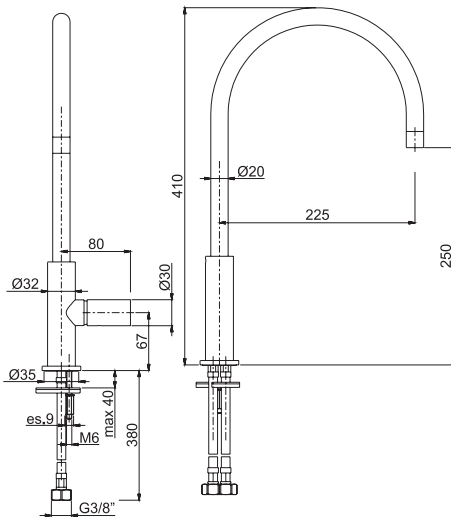

F7117

Kitchen mixer Nomos

- n. 2 flexible hoses 400 mm
- swivel spout