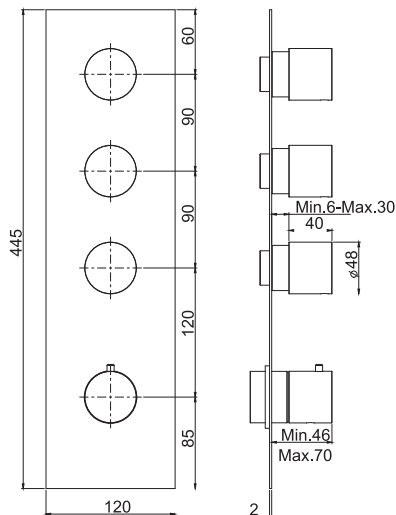

F3089X3

Thermostatic built-in shower mixer

- horizontal or vertical installation
- exposed part only
- safety stop handle 38°
- 3 volume control valves
- **built-in part to be ordered separately**