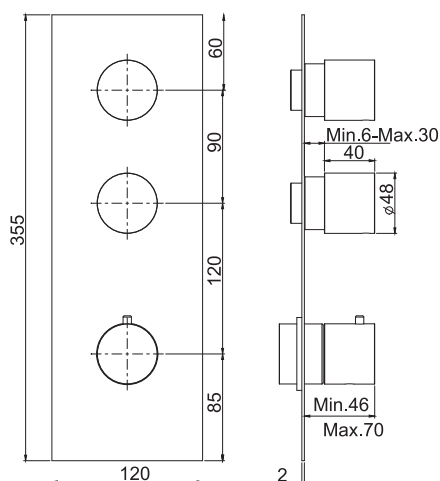

F3089X2

Thermostatic built-in shower mixer

- horizontal or vertical installation
- exposed part only
- safety stop handle 38°
- 2 volume control valves
- **built-in part to be ordered separately**