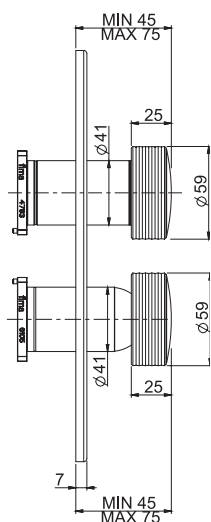

F5609X6

Built-in mixer with 2/3 outlets diverter

- COVER TO BE ORDERED SEPARATELY
- exposed part only
- 2/3 outlets diverter
- built-in part to be ordered separately

Встроенный смеситель с переключателем на 2/3 источника

- НАКЛАДКА ЗАКАЗЫВАЕТСЯ ОТДЕЛЬНО
- только внешняя часть
- переключатель на 2/3 источника
- внутренняя часть заказывается отдельно

H COLLECTION

€

F5609X6HCR	CR	705,60
F5609X6HSN	SN	1.164,30
F5609X6HCN	CN	987,80
F5609X6HCS	CS	1.164,30
F5609X6HBS	BS	987,80
F5609X6HNS	NS	987,80
F5609X6HOR	OR	1.397,00
F5609X6HOS	OS	1.517,00

V COLLECTION

€

F5609X6VCR	CR	740,20
F5609X6VSN	SN	1.221,30
F5609X6VCN	CN	1.036,30
F5609X6VCS	CS	1.221,30
F5609X6VBS	BS	1.036,30
F5609X6VNS	NS	1.036,30
F5609X6VOR	OR	1.465,60
F5609X6VOS	OS	1.591,40

X COLLECTION

€

F5609X6XCR	CR	779,20
F5609X6XSN	SN	1.285,70
F5609X6XCN	CN	1.090,70
F5609X6XCS	CS	1.285,70
F5609X6XBS	BS	1.090,70
F5609X6XNS	NS	1.090,70
F5609X6XOR	OR	1.542,60
F5609X6XOS	OS	1.675,30

SPARE PARTS - Запасные детали

F2036
€ 59,20

F2629
€ 103,60

Required item to be ordered separately

Данная позиция обязательно заказывается отдельно

CHROM ХРОМ	WHITE MATT БЕЛЫЙ МАТОВЫЙ	BLACK MATT ЧЕРНЫЙ МАТОВЫЙ	WHITE MARBLE БЕЛЫЙ МРАМОР	BLACK MARBLE ЧЕРНЫЙ МРАМОР
C21NL 53,20	C22NL 58,10	C23NL 58,10	C24N 227,50	C25N 227,50
GOLD ЗОЛОТО	BRUSHED GOLD БРАШИРОВАННОЕ ЗОЛОТО	BRUSHED NICKEL БРАШИРОВАННОЕ НИКЕЛЬ	BLACK CHROME ХРОМ ЧЕРНЫЙ	BRUSHED BLACK CHROME БРАШИРОВАННОЕ ЧЕРНЫЙ
C26NL 113,10	C28NL 124,50	C29NL 87,10	C210NL 68,60	C211NL 87,10

Required item to be ordered separately

Данная позиция обязательно заказывается отдельно

Built-in part

внутренняя часть

€

F4000 251,90