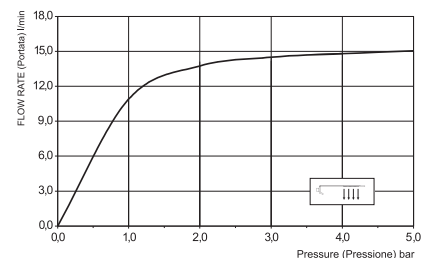

F2628CR	CR	1.152,20