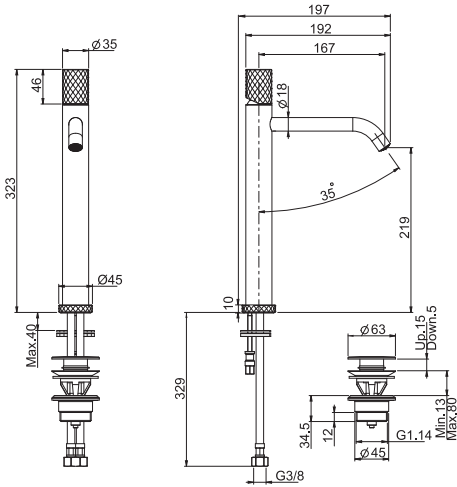

F3031/HXS

Sleeve basin mixer XS

- spout 167 mm
- n. 2 flexible hoses 560 mm
- 1"1/4 brass click clack pop-up waste
- **this product is available without waste (see page 9)**

Высокий смеситель на раковину XS

- Излив 167 мм
- с двумя гибкими шлангами 560 мм
- донный клапан click-clack 1"1/4 с переливом
- **Этот продукт доступен без донного клапана (См. страницу 9)**

G COLLECTION

€

F3031/HXSGCR	CR	561,40
F3031/HXSGSN	SN	926,10
F3031/HXSGCN	CN	786,40
F3031/HXSGCS	CS	926,10
F3031/HXSGBS	BS	786,40
F3031/HXSGNS	NS	786,40
F3031/HXSGOR	OR	1.111,50
F3031/HXSGOS	OS	1.206,80

V COLLECTION

€

F3031/HXSVCR	CR	592,70
F3031/HXSMSN	SN	977,90
F3031/HXSVCN	CN	830,40
F3031/HXSVCN	CS	977,90
F3031/HXSVBBS	BS	830,40
F3031/HXSNSNS	NS	830,40
F3031/HXSVOOR	OR	1.173,40
F3031/HXSVOOS	OS	1.274,20

X COLLECTION

€

F3031/HXSXCR	CR	657,90
F3031/HXSXSN	SN	1.085,60
F3031/HXSXCN	CN	921,70
F3031/HXSXCS	CS	1.085,60
F3031/HXSXBS	BS	921,70
F3031/HXSXNS	NS	921,70
F3031/HXSXOR	OR	1.302,90
F3031/HXSXOS	OS	1.414,60

5

1,8 kg

26 x 38 x 9 cm

OTHER VERSIONS - ДРУГИЕ ВЕРСИИ

SPARE PARTS - Запасные детали

F2492
€ 43,90

F2792
€ 77,80