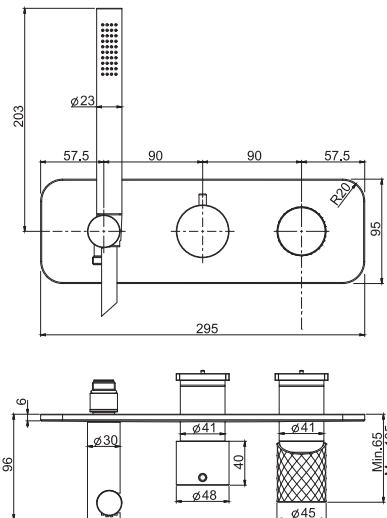

F3049NX2

Single lever bath and shower mixer for concealed installation 2 outlet with shower set

- exposed part only
- wall shower holder with water connection
- ABS handshower with antilimestone nozzles
- metal plate
- diverter
- Chromalux flexible hose 1500 mm
- **built-in part to be ordered separately**