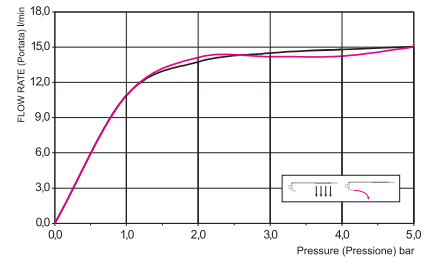

F2627CR	CR	1.229,70