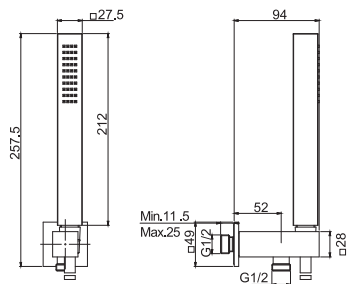

3 outlets thermostatic shower set

Wall mounted showerhead

- cascade flow
- rain flow

Built-in thermostatic mixer

- ABS handshower with antilimestone nozzles
- 3 volume control valves
- safety stop handle 38°

Exposed shower set

- wall shower holder with water connection

Built-in part for thermostatic mixer

- inlets G 3/4"
- 3 outlet 1/2"
- Chromalux flexible hose 1500 mm