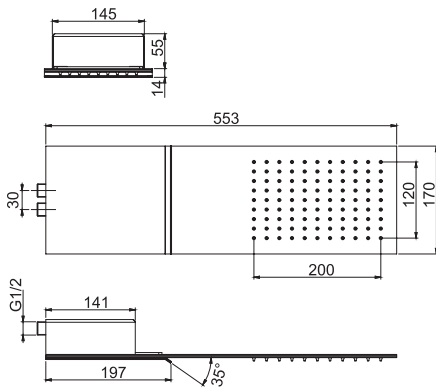

3 outlets thermostatic shower set

Wall mounted showerhead

- cascade flow
- rain flow

Built-in thermostatic mixer

- ABS handshower with antilimestone nozzles
- 3 volume control valves
- safety stop handle 38°

Exposed shower set

- wall shower holder with water connection

Built-in part for thermostatic mixer

- inlets G 3/4"
- 3 outlet 1/2"
- Chromalux flexible hose 1500 mm