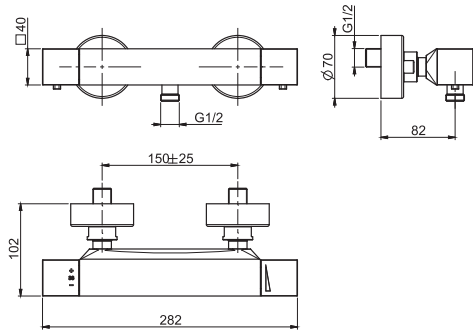

F4245/1

Exposed thermostatic shower mixer without shower set WITH METAL HANDLES

- n. 2 eccentric couplings 1/2"
- water saving 50%
- COLD BODY

Термостатический смеситель внешнего монтажа без душевого комплекта С МЕТАЛЛИЧЕСКИМИ РУЧКАМИ

- 2 подвода воды 1/2 с эксцентриком
- Кнопка ограничения напора на 50%
- ХОЛОДНОЕ ТЕЛО

		€
F4245/1CR	CR	441,90
F4245/1SN	SN	911,40
F4245/1CN	CN	718,00
F4245/1CS	CS	911,40
F4245/1BS	BS	718,00
F4245/1NS	NS	718,00
F4245/1OR	OR	1.093,50
F4245/1OS	OS	1.187,50
F4245/1BR	BR	911,40
F4245/1RA	RA	911,40

SPARE PARTS - Запасные детали

F2288
€ 27,40

F2289
€ 162,40

F4255/1

Exposed thermostatic shower mixer without shower set WITH METAL HANDLES

- n. 2 eccentric couplings 1/2"
- diverting handle
- upper outlet only
- lower outlet
- COLD BODY

Термостатический смеситель внешнего монтажа без душевого комплекта С МЕТАЛЛИЧЕСКИМИ РУЧКАМИ

- 2 подвода воды 1/2 с эксцентриком
- Переключатель на ручке
- верхний вывод
- нижний вывод
- ХОЛОДНОЕ ТЕЛО