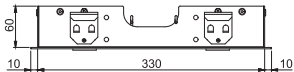

F2820

Ceiling mounted stainless steel showerhead Modular

- 350mm x 200mm
- bluetooth audio system
- 8 colors RGB LED Lights for chromotherapy
- control unit to be ordered separately

Потолочный душ из нержавеющей стали Modular

- 350мм x 200мм
- встроено аудио устройство
- LED подсветка для хромотерапии, доступны 8 цветов
- Блок контроля заказывается отдельно

€

F2820CR	CR	1.271,20
F2820SN	SN	2.097,50
F2820CN	CN	1.779,70
F2820CS	CS	2.097,50
F2820BS	BS	1.779,70
F2820NS	NS	1.779,70
F2820OR	OR	2.517,10
F2820OS	OS	2.733,20