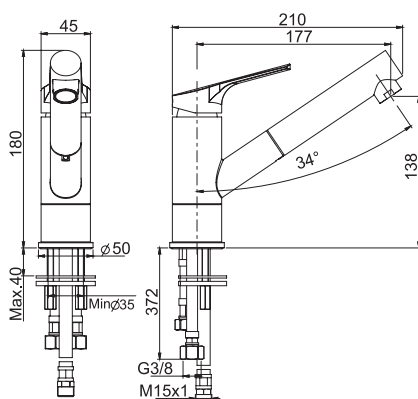

F3768

Kitchen mixer with extractable handshower Serie 4

- n. 2 flexible hoses 370 mm
- ABS extractable handshower
- flexible nylon 1200 mm
- swivel spout