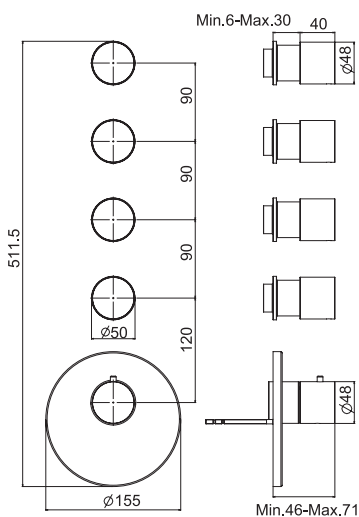

F3083X4INOX **INOX** 1.275,00 €

SPARE PARTS - Запасные детали

F2042AF
€ 27,40

F2471
€ 241,10

Required item to be ordered separately

Данная позиция обязательно заказывается отдельно

Built-in part

внутренняя часть

	€
F2464	1.146,20
F2464M	1.146,20