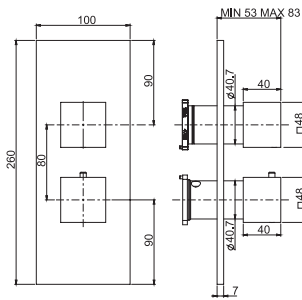

F4419

2 outlets thermostatic shower set

Brass showerhead 250x250 mm

- anti-limestone nozzles
- wall mounted bracket mm 350 - 1/2"
- ABS handshower with antilimestone nozzles

Single lever bath/shower mixer for concealed installation

Exposed shower set

- wall shower holder with water connection

MULTIBOX Built-in part for thermostatic mixer

- Chromalux flexible hose 1500 mm

Душевые комплекты на 2 источника

Верхний душ из латуни 250x250 мм

- анти-кальк диффузоры
- Держатель для монтажа на стену 350 мм-1/2"
- Ручной душ ABS с защитой от извести анти-кальк

Встроенные смесители с переключателем на 2/3 источника

Душевой комплект

- Настенный кронштейн с водоснабжением

MULTIBOX внутренняя часть для термостатического смесителя

- Гибкий шланг хромалюкс 1500 мм

€

F4419CR	CR	1.592,60
F4419SN	SN	2.627,70
F4419BS	BS	2.229,60
F4419NS	NS	2.229,60