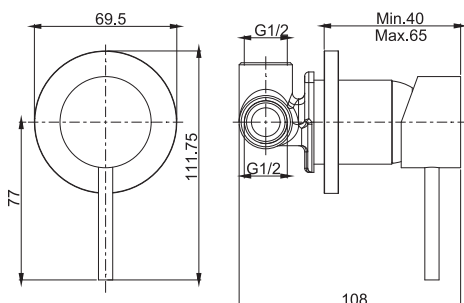

F3073

Single lever bath and shower mixer for concealed installation

- Built-in part F2535 included