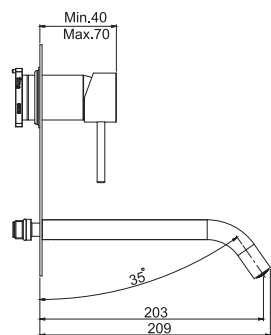

SPOUT 150 MM - ИЗЛИВ 150 MM

		€
F3051VX5CR	CR	416,80
F3051VX5SN	SN	687,50
F3051VX5CN	CN	584,20
F3051VX5CS	CS	687,50
F3051VX5BS	BS	584,20
F3051VX5NS	NS	584,20
F3051VX5OR	OR	825,00
F3051VX5OS	OS	895,80
F3051VX5BR	BR	687,50
F3051VX5RA	RA	687,50

SPOUT 200 MM - ИЗЛИВ 200 MM

		€
F3051VLX5CR	CR	457,70
F3051VLX5SN	SN	755,00
F3051VLX5CN	CN	640,70
F3051VLX5CS	CS	755,00
F3051VLX5BS	BS	640,70
F3051VLX5NS	NS	640,70
F3051VLX5OR	OR	906,10
F3051VLX5OS	OS	984,00
F3051VLX5BR	BR	755,00
F3051VLX5RA	RA	755,00

6

1,7 kg

19 x 38 x 9 cm

SPARE PARTS - Запасные детали

F2036/1
€ 59,20

F2492
€ 43,90

Required item to be ordered separately

Данная позиция обязательно заказывается отдельно

Built-in part

внутренняя часть

F3600

€

238,30