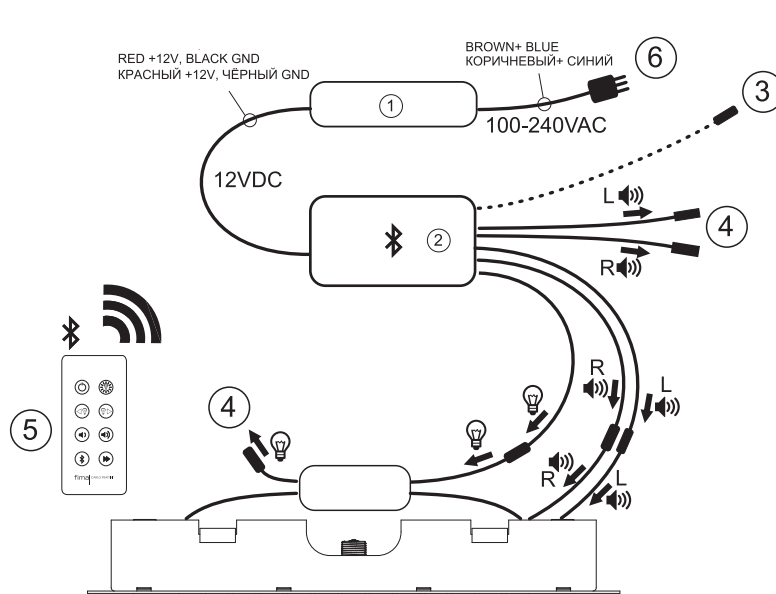

1. **POWER SUPPLY**
   БЛОК ПИТАНИЯ
2. **ELECTRONIC CONTROL UNIT**
   ЦЕНТРАЛЬНЫЙ БЛОК
3. **NOT CONNECT**
   (PROVIDED FOR FUTURE EXPANSIONS)
   НЕ СОЕДИНЯТЬ
   (ПРЕДНАЗНАЧЕННО ДЛЯ ПОСЛЕДУЮЩЕГО РАЗЪЕМА)
4. **CONNECTION TO ANOTHER**
   HARMONIA SHOWERHEAD
   СОЕДИНЕНИЕ К ДРУГОМУ
   ВЕРХНЕМУ ДУШУ HARMONIA
5. **REMOTE CONTROL**
   ПУЛЬТ УПРАВЛЕНИЯ
6. **PLUG (NOT SUPPLIED)**
   ВИЛКА (НЕ ПОСТАВЛЯЕТСЯ)