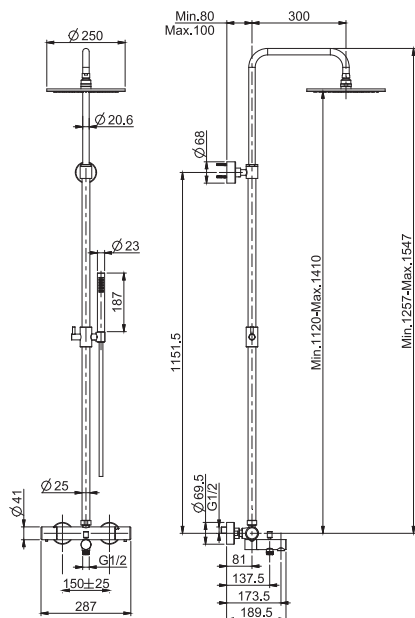

F4284/R253

Exposed thermostatic bath mixer with shower column, showerhead and shower set

- n. 2 eccentric couplings 1/2"
- brass showerhead Ø 250 mm
- ABS handshower with antilimestone nozzles
- **metal handles**
- Chromalux flexible hose 1500 mm
- COLD BODY