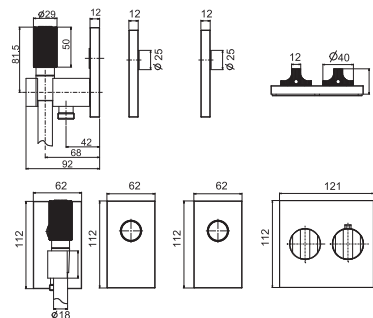

F5946

Switch built-in thermostatic shower mixer with three outlets

Built-in thermostatic mixer

- thermostatic knob
- flow regulating knob

Hand shower complete with water intake, shower holder and hose

- on/off water flow push button
- flexible 1500 mm in black
- brass handshower with antillimestone nozzles
- wall shower holder with water connection

N.2 On/off Switch buttons

- on/off water flow push button
- **built-in part to be ordered separately**