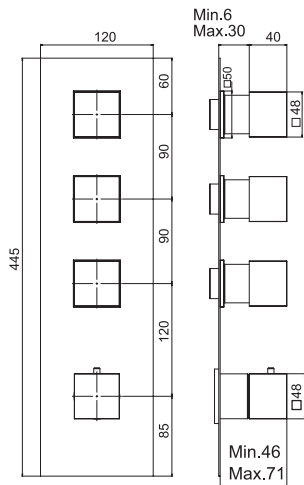

3 outlets thermostatic shower set

Wall mounted showerhead

- cascade flow
- rain flow

Built-in thermostatic mixer

- ABS handshower with antilimestone nozzles
- 3 volume control valves
- safety stop handle 38°

Exposed shower set

- wall shower holder with water connection

Built-in part for thermostatic mixer

- inlets G 3/4"
- 3 outlet 1/2"
- Chromalux flexible hose 1500 mm