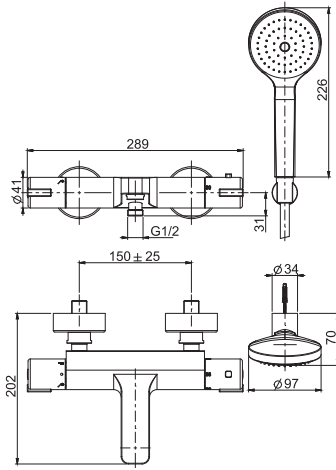

F4074

Exposed thermostatic bath mixer with shower set

- n. 2 eccentric couplings 1/2"
- Chromalux flexible hose 1500 mm
- ABS handshower with antilimestone nozzles
- shower holder
- diverter