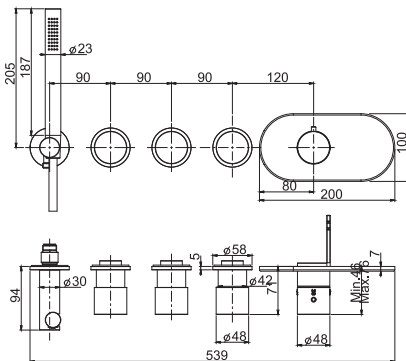

F3188X2

Built-in single lever bath/shower mixer with two outlets

- 2 volume control valves
- wall shower holder with water connection
- ABS handshower with antilimestone nozzles
- horizontal installation
- Chromalux flexible hose 1500 mm
- **built-in part to be ordered separately**

Встроенный Термостатический Смеситель для душа/ванны на два потребителя

- 2 запорных вентиля
- Настенный кронштейн с водоснабжением
- Ручной душ ABS с защитой от извести анти-кальк
- установка горизонтально
- Гибкий шланг хромалюкс 1500 мм
- **внутренняя часть заказывается отдельно**

		€
F3188X2CR	CR	889,10
F3188X2SN	SN	1.466,70
F3188X2CN	CN	1.245,50
F3188X2CS	CS	1.466,70
F3188X2BS	BS	1.245,50
F3188X2NS	NS	1.245,50
F3188X2OR	OR	1.760,20
F3188X2OS	OS	1.911,40

SPARE PARTS - Запасные детали

F2042AF
€ 27,40

F2471
€ 241,10

Required item to be ordered separately

Данная позиция обязательно заказывается отдельно

Built-in part

внутренняя часть

	€
F2462/1	1.115,90
F2462/1M	1.115,90

F3188X3

Built-in single lever bath/shower mixer with three outlets

- 3 volume control valves
- wall shower holder with water connection
- ABS handshower with antilimestone nozzles
- horizontal installation
- **built-in part to be ordered separately**
- Chromalux flexible hose 1500 mm

Встроенный Термостатический Смеситель для душа/ванны на три потребителя

- 3 клапана контроля
- Настенный кронштейн с водоснабжением
- Ручной душ ABS с защитой от извести анти-кальк
- установка горизонтально
- **внутренняя часть заказывается отдельно**
- Гибкий шланг хромалюкс 1500 мм

		€
F3188X3CR	CR	1.016,50
F3188X3SN	SN	1.677,40
F3188X3CN	CN	1.424,10
F3188X3CS	CS	1.677,40
F3188X3BS	BS	1.424,10
F3188X3NS	NS	1.424,10
F3188X3OR	OR	2.012,80
F3188X3OS	OS	2.185,60

SPARE PARTS - Запасные детали

F2042AF
€ 27,40

F2471
€ 241,10