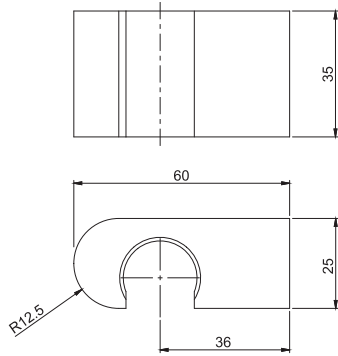

F5904

Shower holder

держатель для душа

€