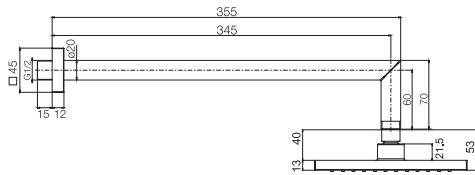

F4419

2 outlets thermostatic shower set

Brass showerhead 250x250 mm

- anti-limestone nozzles
- wall mounted bracket mm 350 - 1/2"
- ABS handshower with antilimestone nozzles

Single lever bath/shower mixer for concealed installation

Exposed shower set

- wall shower holder with water connection

MULTIBOX Built-in part for thermostatic mixer

- Chromalux flexible hose 1500 mm

Душевые комплекты на 2 источника

Верхний душ из латуни 250x250 мм

- анти-кальк диффузоры
- Держатель для монтажа на стену 350 мм-1/2"
- Ручной душ ABS с защитой от извести анти-кальк

Встроенные смесители с переключателем на 2/3 источника

Душевой комплект

- Настенный кронштейн с водоснабжением

MULTIBOX внутренняя часть для термостатического смесителя

- Гибкий шланг хромалюкс 1500 мм

€

F4419CR	CR	1.592,60
F4419SN	SN	2.627,70
F4419BS	BS	2.229,60
F4419NS	NS	2.229,60