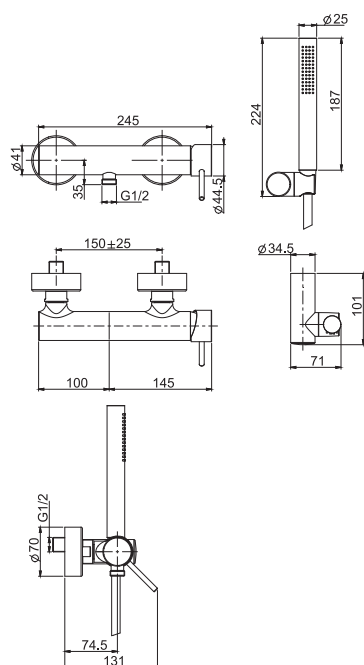

6

1,7 kg

19 x 38 x 9 cm

SPARE PARTS - Запасные детали

F2036/1
€ 59,20

F3035

Exposed shower mixer with shower set

- n. 2 eccentric couplings 1/2"
- ABS handshower with antilimestone nozzles
- shower holder
- Chromalux flexible hose 1500 mm