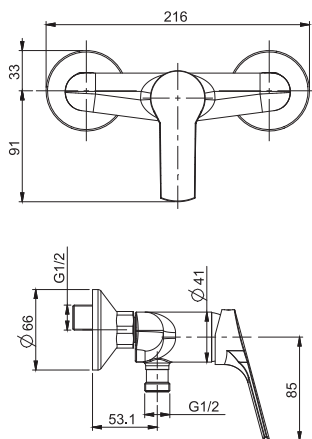

F3765/1

Exposed shower mixer without shower set

- n. 2 eccentric couplings 1/2"