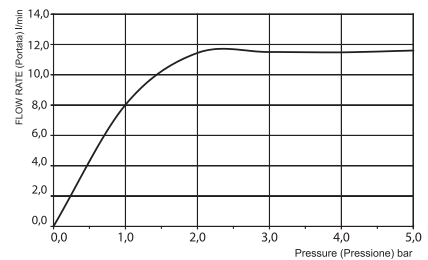

Потолочный душ из нержавеющей стали Cloud

- стальной кабель
- анти-кальк диффузоры
- указанные покрытия относятся к верхней пластине

€

F2651CCR	CR	2.655,30
F2651BCR	BS	2.655,30
F2651NCR	NS	2.655,30