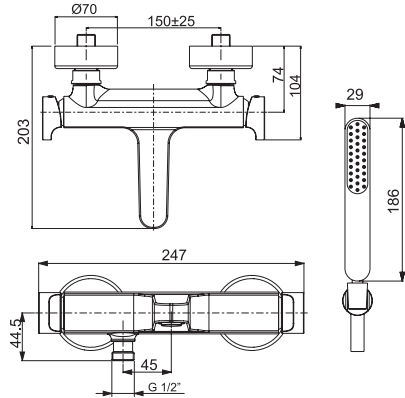

F3934

Exposed bath mixer with shower set

- n. 2 eccentric couplings 1/2"
- shower holder
- ABS handshower with antilimestone nozzles
- handshower F2067 for white and black only
- diverter
- Chromalux flexible hose 1500 mm