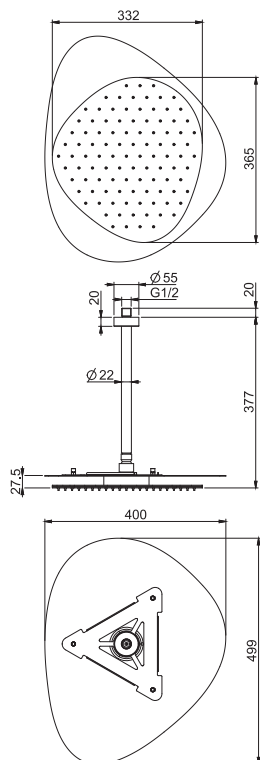

Потолочный душ из нержавеющей стали Cloud

- анти-кальк диффузоры
- Держатель для потолочного монтажа 300мм 1/2"
- указанные покрытия относятся к верхней пластине

€

F2652CCR CR 1.988,80

F2652BCR BS 1.988,80

F2652NCR NS 1.988,80