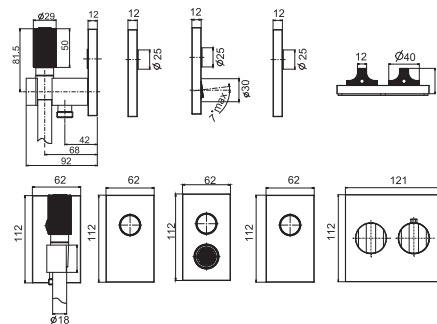

F5949

Switch built-in thermostatic shower mixer with four outlets

Built-in thermostatic mixer

- thermostatic knob
- flow regulating knob

Hand shower complete with water intake, shower holder and hose

- on/off water flow push button
- flexible 1500 mm in black
- brass handshower with antilimestone nozzles
- wall shower holder with water connection

N.2 On/off Switch buttons

- on/off water flow push button

Body spray with on/off button

- adjustable jet 7°
- **built-in part to be ordered separately**