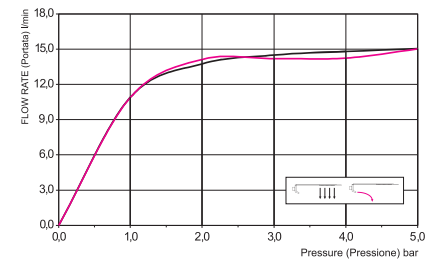

F2347CR

CR

1.223,50