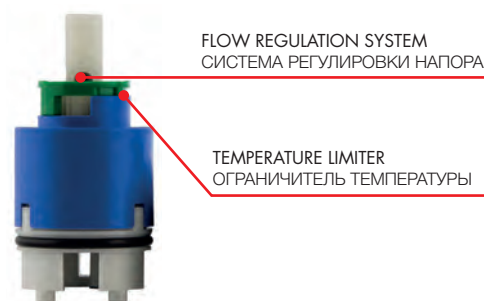

TECHNOLOGY

WATER SAVING CARTRIDGE

The Water saving cartridge has two exclusive features to provide economies of water consumption overall, and of hot water use specifically.

Save water by opening the handle with a double shot: the first step corresponds to the 50% of the total opening of the handle. Economical flow rate is maximum 9l/min / 2.4 gpm at 3 bar / 45 psi. Save energy because using less water you save hot water.

Водосберегающий картридж имеет две уникальные характеристики - с одной стороны позволяет экономить энергию, с другой стороны экономить воду. Экономит воду, потому что пользователь должен преодолеть "сопротивление при открывании" чтобы получить большой напор воды. Максимальный напор 9 л/мин при давлении 3 Бар. Экономит энергию, потому что при уменьшенном напоре потребляется меньшее количество горячей воды.