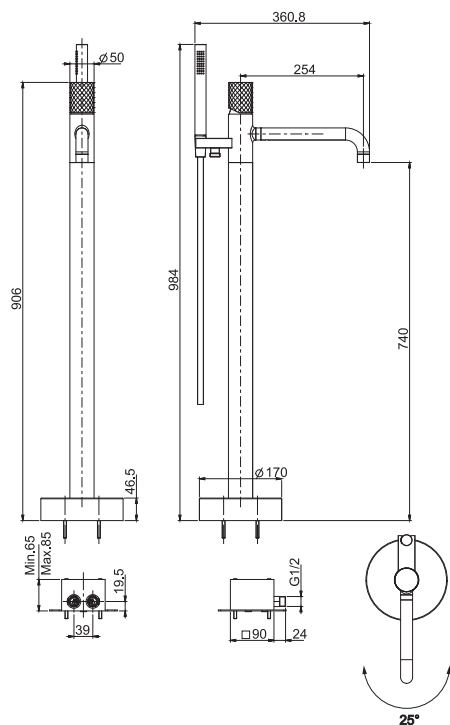

F3034/6

Floor mounted bath mixer

- hight floor/aerator 740 mm
- spout 204 mm
- ABS handshower with antilimestone nozzles
- rotation tolerance up to 25°
- diverter
- Chromalux flexible hose 1500 mm
- **built-in part to be ordered separately**