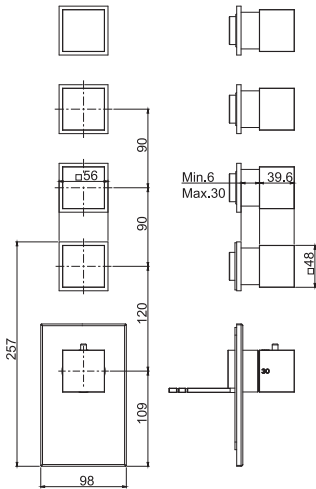

F3973X4

Thermostatic built-in shower mixer

- horizontal or vertical installation
- exposed part only
- 4 volume control valves
- safety stop handle 38°
- **built-in part to be ordered separately**