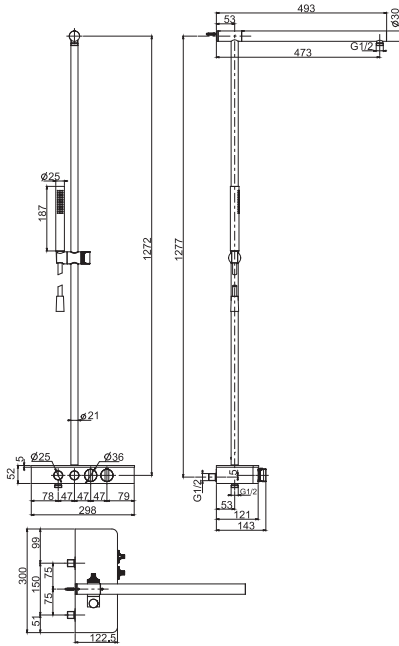

F5931

Exposed thermostatic shower Switch with shower column and handshower

- base in satin glass
- n. 2 eccentric couplings 1/2"
- shelf base in white satin glass except for black version only which comes in black satin glass
- thermostatic knob
- flow regulating knob
- 2 on/off water flow push buttons
- ABS handshower
- **showerhead to be ordered separately**
- **Chromalux flexible hose 1500 mm**