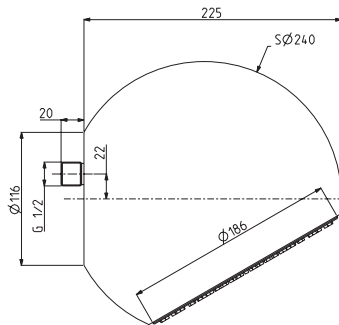

верхний душ-сфера из латуни, пристенный

- Ø 200 мм

€

F2340CRC CR 1.198,30

F2340CRB BS 1.397,00

F2340CRN NS 1.397,00