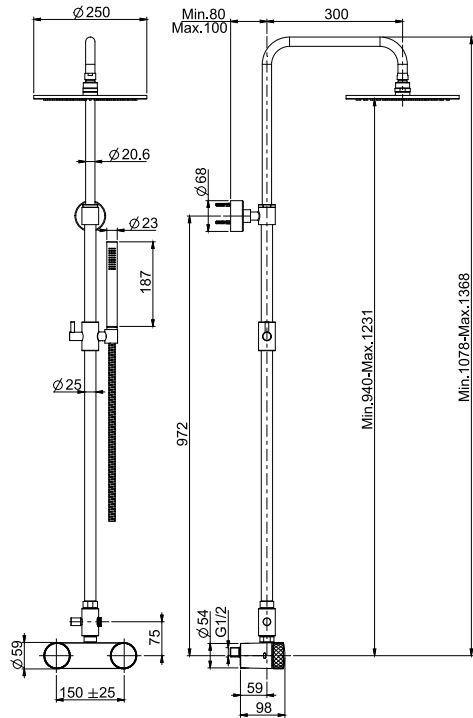

F5605/2

Exposed shower tap with shower column, showerhead and shower set

- adjustable height column
- n. 2 eccentric couplings 1/2"
- brass showerhead Ø 250 mm with antilimestone nozzles
- ABS handshower with antilimestone nozzles
- **COVER TO BE ORDERED SEPARATELY**
- diverter
- Chromalux flexible hose 1500 mm

Смеситель для душа внешнего монтажа с душевой штангой, верхним душем и душевым комплектом

- регулируемая высота
- 2 подвода воды 1/2 с эксцентриком
- Верхний душ из латуни с защитой анти-кальк Ø 250 mm
- Ручной душ ABS с защитой от извести анти-кальк
- **НАКЛАДКА ЗАКАЗЫВАЕТСЯ ОТДЕЛЬНО**
- переключатель
- Гибкий шланг хромолюкс 1500 мм

H COLLECTION		€
F5605/2HCR	CR	1.445,00
F5605/2HSN	SN	2.384,40
F5605/2HCN	CN	2.023,00
F5605/2HCS	CS	2.384,40
F5605/2HBS	BS	2.023,00
F5605/2HNS	NS	2.023,00
F5605/2HOR	OR	2.861,20
F5605/2HOS	OS	3.106,80

V COLLECTION		€
F5605/2VCR	CR	1.479,60
F5605/2VSN	SN	2.441,30
F5605/2VCN	CN	2.071,40
F5605/2VCS	CS	2.441,30
F5605/2VBS	BS	2.071,40
F5605/2VNS	NS	2.071,40
F5605/2VOR	OR	2.929,60
F5605/2VOS	OS	3.180,90

X COLLECTION		€
F5605/2XCR	CR	1.518,70
F5605/2XSN	SN	2.505,80
F5605/2XCN	CN	2.126,00
F5605/2XCS	CS	2.505,80
F5605/2XBS	BS	2.126,00
F5605/2XNS	NS	2.126,00
F5605/2XOR	OR	3.006,90
F5605/2XOS	OS	3.265,10

SPARE PARTS - Запасные детали

F2042AF
€ 27,40

Required item to be ordered separately

Данная позиция обязательно заказывается отдельно

CHROM ХРОМ	WHITE MARBLE БЕЛЫЙ МРАМОР	WHITE MATT БЕЛЫЙ МАТОВЫЙ	BLACK MATT ЧЕРНЫЙ МАТОВЫЙ	BLACK MARBLE ЧЕРНЫЙ МРАМОР
C21L 53,20	C24N 227,50	C22L 58,10	C23L 58,10	C25N 227,50
GOLD ЗОЛОТО	BRUSHED GOLD БРАШИРОВАННОЕ ЗОЛОТО	BRUSHED NICKEL БРАШИРОВАННОЕ НИКЕЛЬ	BLACK CHROME ХРОМ ЧЕРНЫЙ	BRUSHED BLACK CHROME БРАШИРОВАННОЕ ЧЕРНЫЙ
C26L 113,10	C28L 124,50	C29L 87,10	C210L 68,60	C211L 87,10