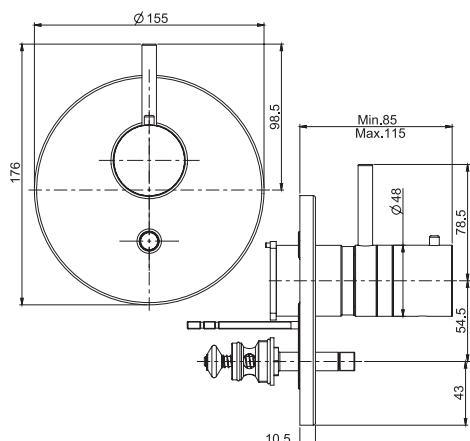

F4039X2

Single lever bath/shower mixer for concealed installation with 2 outlets diverter

- exposed part only
- diverter
- **built-in part to be ordered separately**