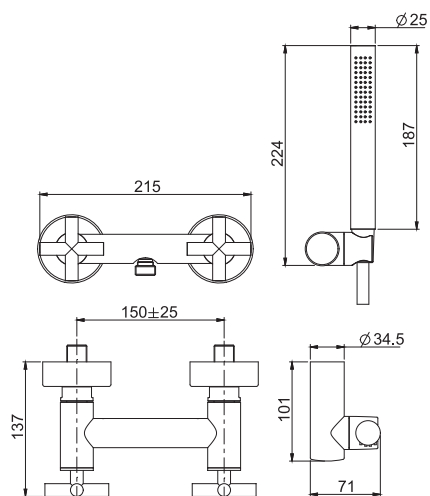

10

2,2 kg

23 x 25 x 8 cm

SPARE PARTS - Запасные детали

F2042AF
€ 27,40

F5305

Exposed shower tap with shower set

- n. 2 eccentric couplings 1/2"
- shower holder
- ABS handshower with antilimestone nozzles
- Chromalux flexible hose 1500 mm