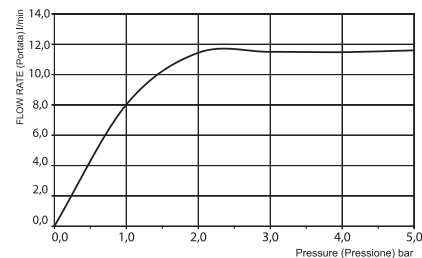

Потолочный душ из нержавеющей стали Cloud

- анти-кальк диффузоры
- Держатель для потолочного монтажа 300мм 1/2"
- указанные покрытия относятся к верхней пластине

€

F2652CCR CR 1.988,80

F2652BCR BS 1.988,80

F2652NCR NS 1.988,80