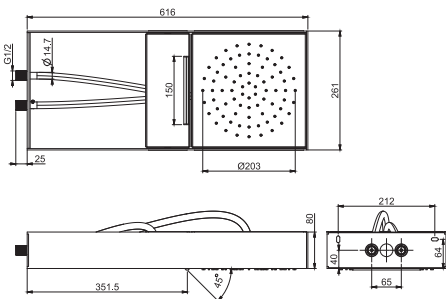

Верхний душ Моове в чёрной матовой раме

- Панель из нержавеющей стали окрашенной в чёрный
- передвигной модуль подачи воды
- выдвигной модуль подачи воды
- Каскад
- дождь
- система лёгкой очистки
- различные варианты покрытий относятся к модулю подачи воды