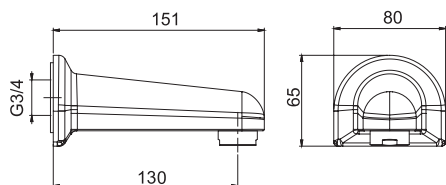

F2040

Wall mounted bath spout

- spout 132 mm
- 3/4" thread