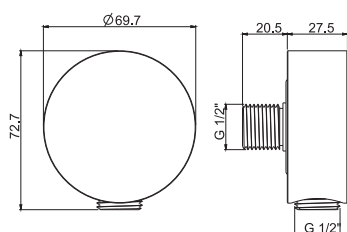

		€
F2953INOX	INOX	906,80

**F2954****Water connection 1/2"****Подвод воды 1/2"**

		€
F2954INOX	INOX	197,20

**F2957****Flexible hose in stainless braided covered with transparent rubber film**

- 1500 mm lenght