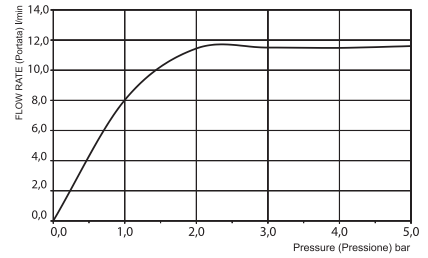

F2652

Ceiling mounted stainless steel showerhead Cloud

- anti-limestone nozzles
- ceiling mounted bracket mm 300 - 1/2"
- red and white LED lights
- power transformer inc. 100 - 240V AC 50/60 Hz 2.0A
- the different finishings refer to the upper plate

Потолочный душ из нержавеющей стали Cloud

- анти-кальк диффузоры
- Держатель для потолочного монтажа 300мм 1/2"
- СВЕТ подсветка белый-красный
- Электронный блок 100 - 240V AC 50/60 Hz 2.0A
- указанные покрытия относятся к верхней пластине

€

F2652CR	BS	2.436,20