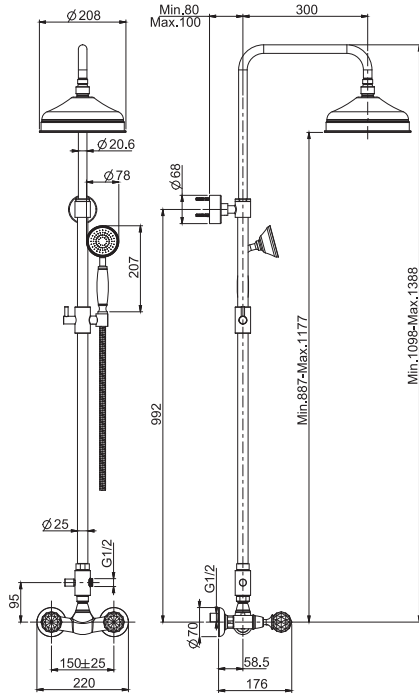

F5085/2C

Exposed shower tap with shower column, showerhead and shower set

- adjustable height column
- n. 2 eccentric couplings 1/2"
- brass showerhead Ø 200 mm
- brass flex hose 1500 mm
- brass handshower
- diverter

Смеситель для душа внешнего монтажа с душевой штангой, верхним душем и душевым комплектом

- регулируемая высота
- 2 подвода воды 1/2 с эксцентриком
- Верхний душ из латуни Ø 200 мм
- Гибкий шланг из латуни 1500 мм
- ручной душ из латуни
- переключатель

€

F5085/2CCR	CR	1.756,60
F5085/2CSN	SN	2.788,00
F5085/2COR	OR	3.328,70
F5085/2COS	OS	3.776,80
F5085/2CBR	BR	2.788,00
F5085/2CRA	RA	2.788,00