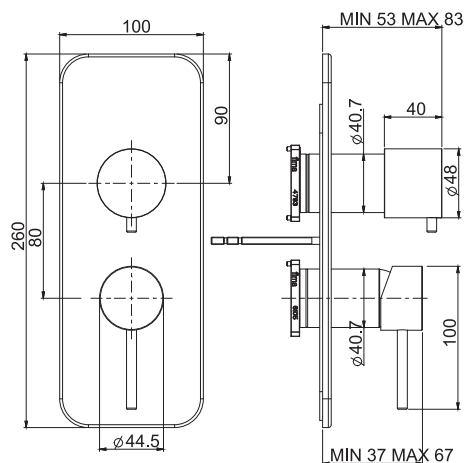

F3039X6

Built-in mixer with 2/3 outlets diverter

- 2/3 outlets diverter
- exposed part only
- metal plate
- **built-in part to be ordered separately**