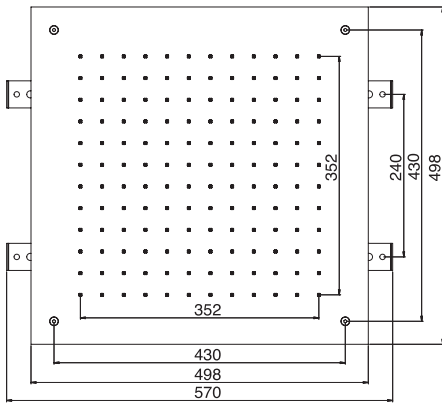

F4418

2 outlets shower set

Ceiling mounted showerhead 500x500 mm
• anti-limestone nozzles

Single lever bath/shower mixer for concealed installation
• ABS handshower with antilimestone nozzles

Exposed shower set
• wall shower holder with water connection

MULTIBOX Built-in part for thermostatic mixer
• Chromalux flexible hose 1500 mm
• 2/3 outlets diverter

Душевой комплект на 2 источника

Потолочный душ из нержавеющей стали
500x500 мм
• анти-кальк диффузоры

Встроенные смесители с переключателем на 2/3 источника
• Ручной душ ABS с защитой от известки анти-кальк

Душевой комплект
• Настенный кронштейн с водоснабжением

MULTIBOX внутренняя часть для термостатического смесителя
• Гибкий шланг хромолюкс 1500 мм
• переключатель на 2/3 источника

€

F4418CR	CR	3.168,40
F4418SN	SN	5.227,80
F4418BS	BS	4.435,70
F4418NS	NS	4.435,80