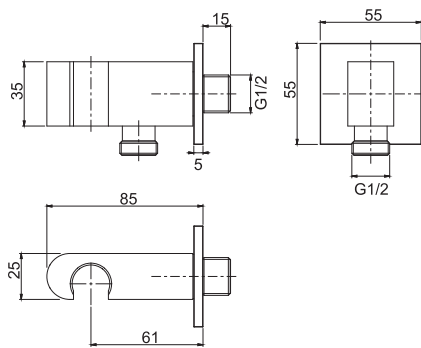

F5905

Brass shower holder with water connection 1/2"

Держатель для душа из латуни с подводом воды 1/2"

€