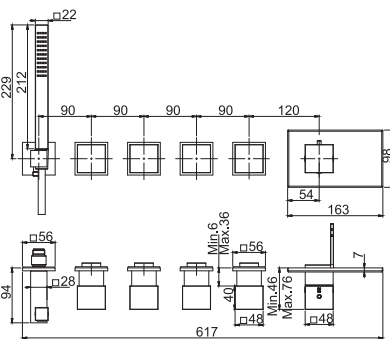

F3968X3

Built-in single lever bath/shower mixer with three outlets

- 3 volume control valves
- wall shower holder with water connection
- ABS handshower with antilimestone nozzles
- horizontal installation
- Chromalux flexible hose 1500 mm
- **built-in part to be ordered separately**

Встроенный Термостатический Смеситель для душа/ванны на три потребителя

- 3 клапана контроля
- Настенный кронштейн с водоснабжением
- Ручной душ ABS с защитой от извести анти-кальк
- установка горизонтально
- Гибкий шланг хромалюкс 1500 мм
- **внутренняя часть заказывается отдельно**

		€
F3968X3CR	CR	1.287,00
F3968X3SN	SN	2.123,60
F3968X3CN	CN	1.803,10
F3968X3CS	CS	2.123,60
F3968X3BS	BS	1.803,10
F3968X3NS	NS	1.803,10
F3968X3OR	OR	2.548,20
F3968X3OS	OS	2.767,00

SPARE PARTS - Запасные детали

F2042AF
€ 27,40

F2471
€ 241,10

Required item to be ordered separately

Данная позиция обязательно заказывается отдельно

Built-in part

внутренняя часть

	€
F2463/1	1.243,90
F2463/1M	1.243,90

F3968X4

Built-in single lever bath/shower mixer with four outlets

- 4 volume control valves
- wall shower holder with water connection
- ABS handshower with antilimestone nozzles
- horizontal installation
- Chromalux flexible hose 1500 mm
- **built-in part to be ordered separately**

Встроенный Термостатический Смеситель для душа/ванны на четырехпотребителя

- 4 клапана контроля
- Настенный кронштейн с водоснабжением
- Ручной душ ABS с защитой от извести анти-кальк
- установка горизонтально
- Гибкий шланг хромалюкс 1500 мм
- **внутренняя часть заказывается отдельно**

		€
F3968X4CR	CR	1.504,70
F3968X4SN	SN	2.482,50
F3968X4CN	CN	2.107,90
F3968X4CS	CS	2.482,50
F3968X4BS	BS	2.107,90
F3968X4NS	NS	2.107,90
F3968X4OR	OR	2.979,10
F3968X4OS	OS	3.234,90

SPARE PARTS - Запасные детали

F2042AF
€ 27,40