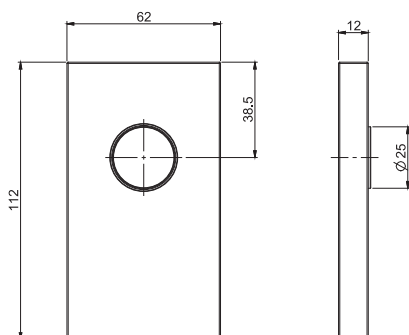

Кнопка on/off Switch

- только внешняя часть
- Открытие/закрытие воды под давлением
- **позиция F5921 заказывается отдельно**
- **внутренняя часть заказывается отдельно**

		€
F5922CR	CR	210,70
F5922SN	SN	347,70
F5922CN	CN	295,00
F5922CS	CS	347,70
F5922BS	BS	295,00
F5922NS	NS	295,00
F5922OR	OR	417,20
F5922OS	OS	453,10

Required item to be ordered separately

Built-in part

Данная позиция обязательно заказывается отдельно

внутренняя часть

F4020		264,80