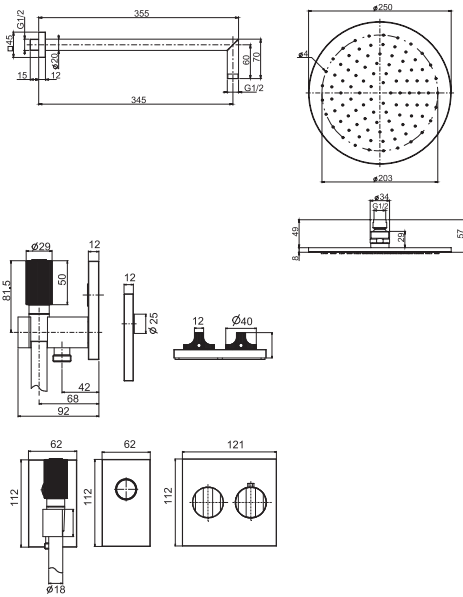

F4428

Switch built-in thermostatic shower mixer with three outlets

Built-in thermostatic mixer

- thermostatic knob
- flow regulating knob

Hand shower complete with water intake, shower holder and hose

- on/off water flow push button
- flexible 1500 mm in black
- brass handshower with antilimestone nozzles
- wall shower holder with water connection

On/off Switch button

- on/off water flow push button

Brass showerhead Ø 250 mm

- wall mounted bracket mm 350 - 1/2"

Built-in part F5932 included

NOTE: this item is complete: built-in + exposed parts

Встроенный Термостатический Смеситель для душа на три потребителя Switch

€

Встроенный термостатический смеситель

- Ручка смешивания воды термостата
- Ручка регулировки напора

Ручной с держателем и подводом воды

- Открытие/закрытие воды под давлением
- Гибкий шланг 1500 мм ЧЁРНЫЙ
- Ручной душ из латуни с защитой от извести анти-кальк
- Настенный кронштейн с водоснабжением

Кнопка on/off Switch

- Открытие/закрытие воды под давлением

Верхний душ из латуни Ø 250 mm

- Держатель для монтажа на стену 350 мм-1/2"

внутренняя F5932

Примечание: В комплект поставки этого продукта уже включены как внешние, так и внутренние части

F4428CR	CR	2.837,30
F4428SN	SN	4.681,50
F4428CN	CN	3.972,10
F4428CS	CS	4.681,50
F4428BS	BS	3.972,10
F4428NS	NS	3.972,10
F4428OR	OR	5.617,70
F4428OS	OS	6.100,10