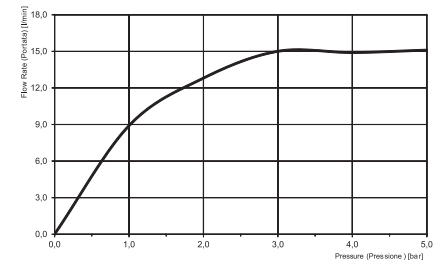

€
F2991BCR	CR	738,70
F2991BINOX	INOX	738,70