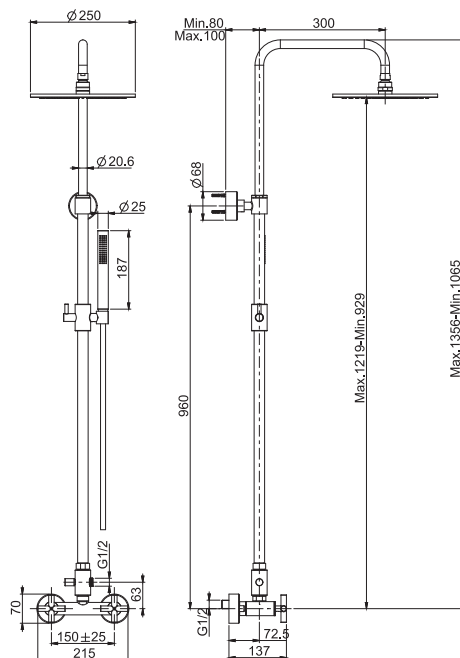

SPARE PARTS - Запасные детали

F2036/1
€ 59,20

F5305/2

Exposed shower tap with shower column, showerhead and shower set

- adjustable height column
- n. 2 eccentric couplings 1/2"
- ABS handshower with antilimestone nozzles
- brass showerhead \varnothing 250 mm with antilimestone nozzles
- diverter
- Chromalux flexible hose 1500 mm