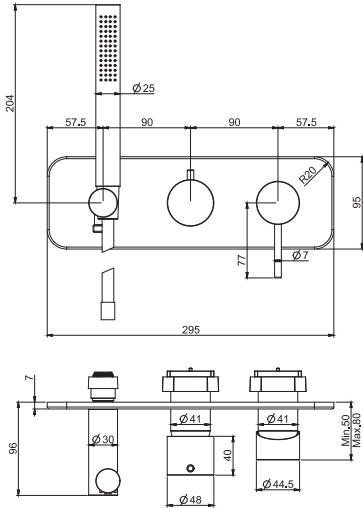

F3049NX2

Single lever bath and shower mixer for concealed installation 2 outlet with shower set

- exposed part only
- wall shower holder with water connection
- ABS handshower with antilimestone nozzles
- Chromalux flexible hose 1500 mm
- **built-in part to be ordered separately**