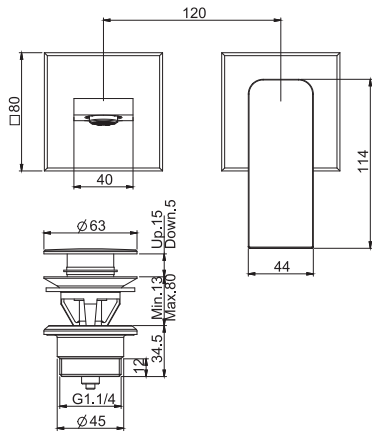

F3391NX8 - F3391NLX8

Wall mounted wash basin mixer

- exposed part only
- 1"1/4 brass click clack pop-up waste
- **built-in part to be ordered separately**

SPOUT 150 MM - ИЗЛИВ 150 MM