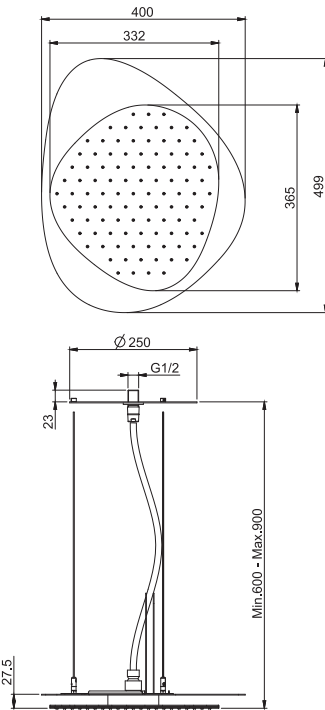

F2651

Ceiling mounted stainless steel showerhead Cloud

- stainless steel cables
- anti-limestone nozzles
- red and white LED lights
- power transformer inc. 100 - 240V AC 50/60 Hz 2.0A
- the different finishings refer to the upper plate

Потолочный душ из нержавеющей стали Cloud

- стальной кабель
- анти-кальк диффузоры
- СВЕТ подсветка белый-красный
- Электронный блок 100 - 240V AC 50/60 Hz 2.0A
- указанные покрытия относятся к верхней пластине

€

F2651CR BS 3.102,90