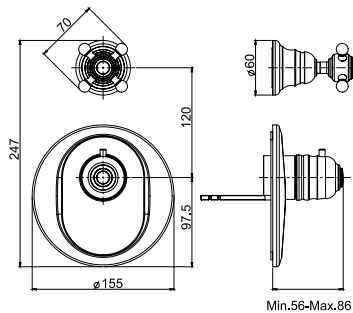

F5113X1

Thermostatic built-in shower mixer

- horizontal or vertical installation
- exposed part only
- volume control valve
- safety stop handle 38°
- **built-in part to be ordered separately**