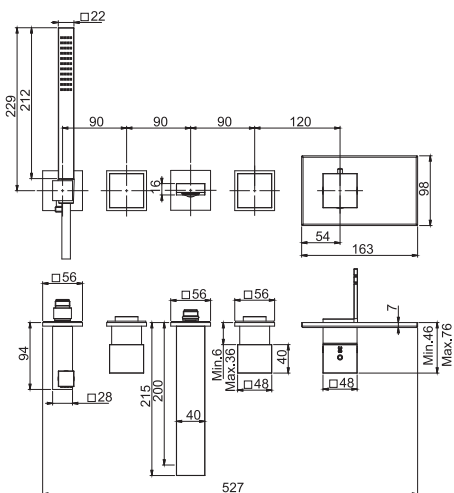

F3199X2

Two outlets thermostatic built in bath mixer

- shower holder
- spout 210 mm
- 2 volume control valves
- ABS handshower with antilimestone nozzles
- Chromalux flexible hose 1500 mm
- **built-in part to be ordered separately**

Встроенный термостатический Смеситель для ванны на два потребителя

- держатель для душа
- Излив 210 мм
- 2 запорных вентиля
- Ручной душ ABS с защитой от извести анти-кальк
- Гибкий шланг хромалюкс 1500 мм
- **внутренняя часть заказывается отдельно**

		€
F3199X2CR	CR	1.176,80
F3199X2SN	SN	1.941,80
F3199X2CN	CN	1.648,90
F3199X2CS	CS	1.941,80
F3199X2BS	BS	1.648,90
F3199X2NS	NS	1.648,90
F3199X2OR	OR	2.330,20
F3199X2OS	OS	2.530,40
F3199X2BR	BR	1.941,80
F3199X2RA	RA	1.941,80

SPARE PARTS - Запасные детали

F2042AF € 27,40	F2241 € 41,50	F2471 € 241,10

Required item to be ordered separately

Built-in part

Данная позиция обязательно заказывается отдельно

внутренняя часть

	€
F2462/2	1.341,20
F2462/2M	1.341,20

F3589X2

Two outlets thermostatic built in bath mixer

- shower holder
- spout 200 mm
- 2 volume control valves
- ABS handshower with antilimestone nozzles
- Chromalux flexible hose 1500 mm
- **built-in part to be ordered separately**

Встроенный термостатический Смеситель для ванны на два потребителя

- держатель для душа
- Излив 200 мм
- 2 запорных вентиля
- Ручной душ ABS с защитой от извести анти-кальк
- Гибкий шланг хромалюкс 1500 мм
- **внутренняя часть заказывается отдельно**

		€
F3589X2CR	CR	1.357,10
F3589X2SN	SN	2.239,30
F3589X2CN	CN	1.901,50
F3589X2CS	CS	2.239,30
F3589X2BS	BS	1.901,50
F3589X2NS	NS	1.901,50
F3589X2OR	OR	2.687,20
F3589X2OS	OS	2.917,80
F3589X2BR	BR	2.239,30
F3589X2RA	RA	2.239,30

SPARE PARTS - Запасные детали

F2042AF € 27,40	F2283 € 25,80	F2471 € 241,10

Required item to be ordered separately

Built-in part