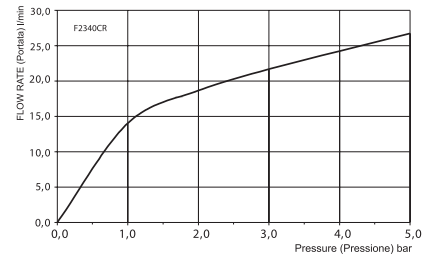

F2340/1CRC	CR	1.198,30
F2340/1CRB	BS	1.397,00
F2340/1CRN	NS	1.397,00