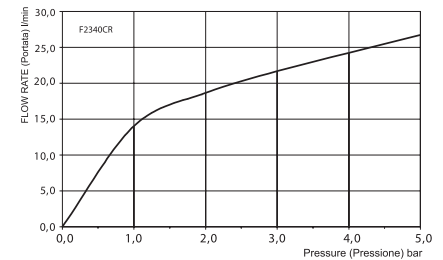

верхний душ-сфера из латуни, пристенный

- Ø 200 мм

€

F2340CRC CR 1.198,30

F2340CRB BS 1.397,00

F2340CRN NS 1.397,00