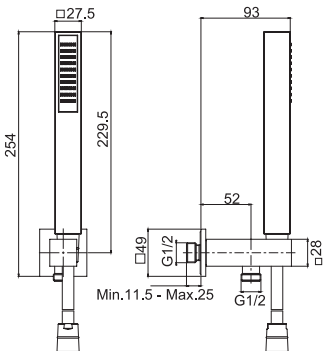

F3979

2 outlets shower set

- Brass showerhead 250x250 mm
- anti-limestone nozzles
- wall mounted bracket mm 350 - 1/2"
- ABS handshower with antilimestone nozzles

Single lever bath/shower mixer for concealed installation

- 2 outlets diverter

Exposed shower set

- wall shower holder with water connection

Built-in part FIMABOX

Душевой комплект на 2 источника

Верхний душ из латуни 250x250 мм

- анти-кальк диффузоры
- Держатель для монтажа на стену 350 мм-1/2"
- Ручной душ ABS с защитой от известки анти-кальк

Встроенный смеситель с переключателем на 2 источника

- переключатель на 2 источника

Душевой комплект

- Настенный кронштейн с водоснабжением

внутренняя часть FIMABOX

€

F3979CR	CR	1.157,10
F3979BS	BS	1.619,80
F3979NS	NS	1.619,80