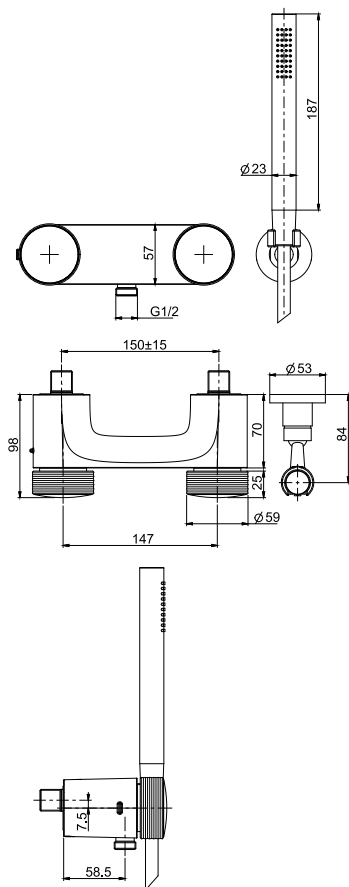

F5605

Exposed shower tap with shower set

- **COVER SOLD SEPARATELY**
- n. 2 eccentric couplings 1/2"
- shower holder
- white and black finishes use ABS handshower
- brass handshower with antilimestone nozzles
- Chromalux flexible hose 1500 mm

Смеситель для душа внешнего монтажа с душевым комплектом

- **НАКЛАДКИ ЗАКАЗЫВАЮТСЯ ОТДЕЛЬНО**
- 2 подвода воды 1/2 с эксцентриком
- держатель для душа
- покрытия белый и чёрный с Ручной душ ABS
- Ручной душ из латуни с защитой от извести анти-кальк
- Гибкий шланг хромалюкс 1500 мм

	H COLLECTION	€
F5605HCR	CR	809,60
F5605HSN	SN	1.335,70
F5605HCN	CN	1.133,50
F5605HCS	CS	1.335,70
F5605HBS	BS	1.133,50
F5605HNS	NS	1.133,50
F5605HOR	OR	1.603,30
F5605HOS	OS	1.740,70
	V COLLECTION	€
F5605VCR	CR	844,20
F5605VSN	SN	1.393,00
F5605VCN	CN	1.181,80
F5605VCS	CS	1.393,00
F5605VBS	BS	1.181,80
F5605VNS	NS	1.181,80
F5605VOR	OR	1.671,60
F5605VOS	OS	1.815,00
	X COLLECTION	€
F5605XCR	CR	883,20
F5605XSN	SN	1.457,30
F5605XCN	CN	1.236,60
F5605XCS	CS	1.457,30
F5605XBS	BS	1.236,60
F5605XNS	NS	1.236,60
F5605XOR	OR	1.748,70
F5605XOS	OS	1.898,90

SPARE PARTS - Запасные детали

Required item to be ordered separately

Данная позиция обязательно заказывается отдельно

CHROM ХРОМ	WHITE MARBLE БЕЛЫЙ МРАМОР	WHITE MATT БЕЛЫЙ МАТОВЫЙ	BLACK MATT ЧЕРНЫЙ МАТОВЫЙ	BLACK MARBLE ЧЕРНЫЙ МРАМОР
C21L 53,20	C24N 227,50	C22L 58,10	C23L 58,10	C25N 227,50
GOLD ЗОЛОТО	BRUSHED GOLD БРАШИРОВАННОЕ ЗОЛОТО	BRUSHED NICKEL БРАШИРОВАННОЕ НИКЕЛЬ	BLACK CHROME ХРОМ ЧЕРНЫЙ	BRUSHED BLACK CHROME БРАШИРОВАННОЕ ЧЕРНЫЙ
C26L 113,10	C28L 124,50	C29L 87,10	C210L 68,60	C211L 87,10