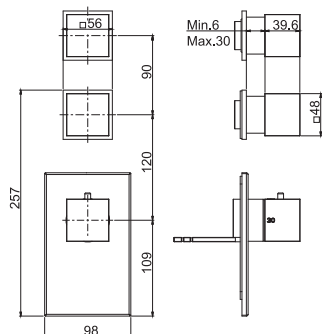

F3973X2

Thermostatic built-in shower mixer

- horizontal or vertical installation
- exposed part only
- 2 volume control valves
- safety stop handle 38°
- **built-in part to be ordered separately**