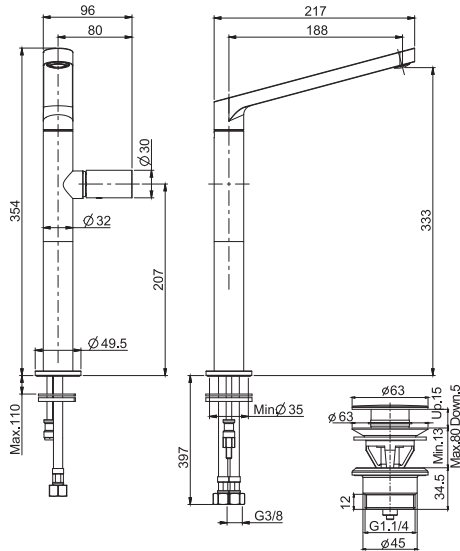

3,15 kg

28 x 68 x 12 cm

SPARE PARTS - Запасные детали

F2379
€ 77,40

F2693
€ 12,20

F4161/H

Sleeve wash basin mixer

- swivel spout
- n. 2 flexible hoses 560 mm
- 1"1/4 brass click clack pop-up waste
- **this product is available without waste (see page 9)**