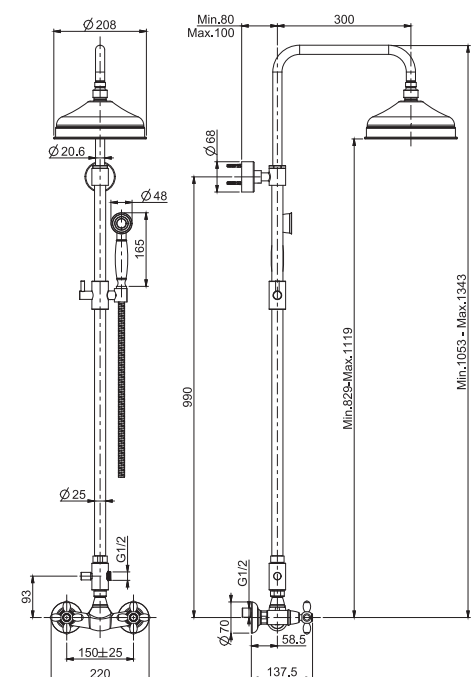

SPARE PARTS - Запасные детали

F2042AF
€ 27,40

F5005/2

Exposed shower tap with shower column, showerhead and shower set

- adjustable height column
- n. 2 eccentric couplings 1/2"
- brass showerhead Ø 200 mm
- brass flex hose 1500 mm
- brass handshower
- diverter