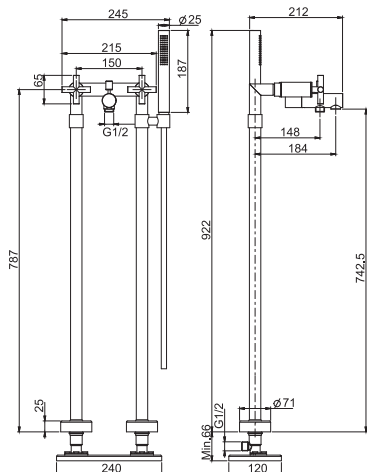

F5304/4

Floor mounted bath tap on risers with shower set

- pair of standpipes M 1/2"
- ABS handshower with antilimestone nozzles
- diverter
- Chromalux flexible hose 1500 mm