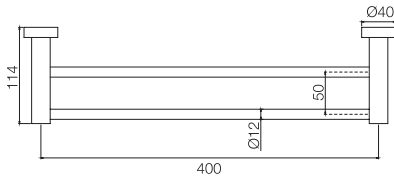

F6001/40

Double towel holder cm 40