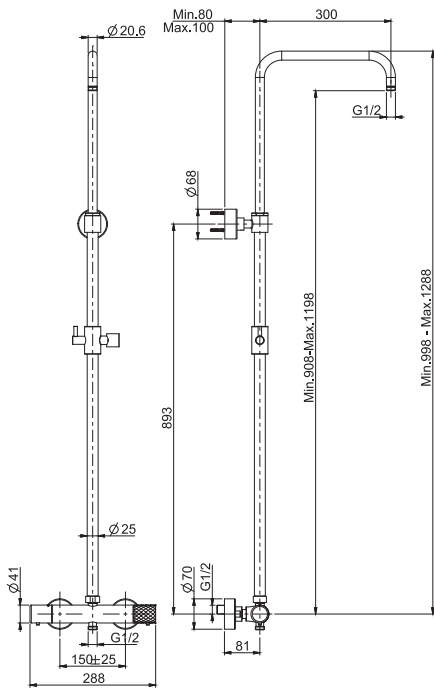

F4285T

Exposed thermostatic shower mixer with shower column Spillo tech

- n. 2 eccentric couplings 1/2"
- water saving 50%
- **metal handles**
- COLD BODY

Смеситель для душа термостатический внешнего монтажа Spillo tech с душевой стойкой

- 2 подвода воды 1/2 с эксцентриком
- Кнопка ограничения напора на 50%
- **Металлические ручки**
- ХОЛОДНОЕ ТЕЛО

G COLLECTION

€

F4285TGCR	CR	1.159,60
F4285TGSN	SN	1.913,40
F4285TGCN	CN	1.623,40
F4285TGCS	CS	1.913,40
F4285TGBS	BS	1.623,40
F4285TGNS	NS	1.623,40
F4285TGOR	OR	2.296,00
F4285TGOS	OS	2.493,20

V COLLECTION

€

F4285TVCR	CR	1.201,30
F4285TVSN	SN	1.982,20
F4285TVCN	CN	1.681,80
F4285TVCS	CS	1.982,20
F4285TVBS	BS	1.681,80
F4285TVNS	NS	1.681,80
F4285TVOR	OR	2.378,50
F4285TVOS	OS	2.582,80

X COLLECTION

€

F4285TXCR	CR	1.298,30
F4285TXSN	SN	2.142,40
F4285TXCN	CN	1.817,80
F4285TXCS	CS	2.142,40
F4285TXBS	BS	1.817,80
F4285TXNS	NS	1.817,80
F4285TXOR	OR	2.570,90
F4285TXOS	OS	2.791,50

5 kg

31 x 10 x 108 cm

SPARE PARTS - Запасные детали

F2289
€ 162,40

F2290
€ 57,40