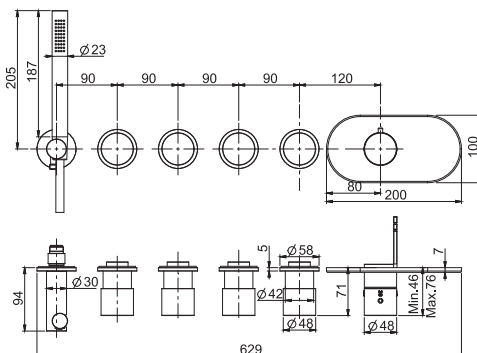

F3188X4

Built-in single lever bath/shower mixer with four outlets

- 4 volume control valves
- wall shower holder with water connection
- ABS handshower with antilimestone nozzles
- horizontal installation
- **built-in part to be ordered separately**
- Chromalux flexible hose 1500 mm