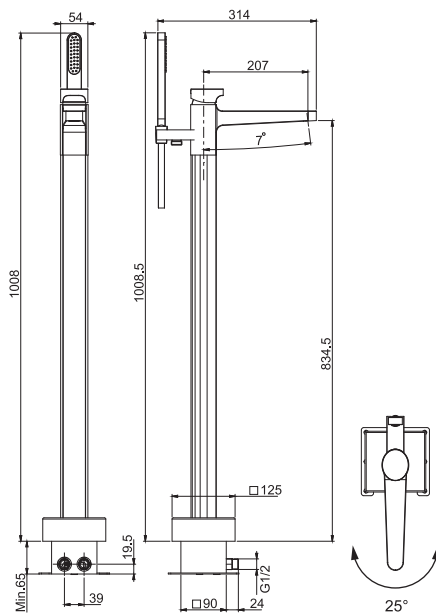

F3934/4

Floor mounted bath mixer

- high floor/aerator 835 mm
- rotation tolerance up to 25°
- ABS handshower with antilimestone nozzles
- handshower F2067 for white and black only
- diverter
- Chromalux flexible hose 1500 mm
- **built-in part to be ordered separately**