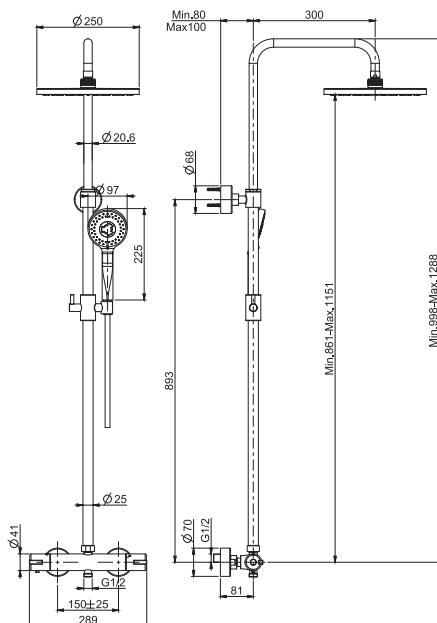

F4885/RP259

Exposed thermostatic shower mixer with shower column, showerhead and shower set

- adjustable height column
- n. 2 eccentric couplings 1/2"
- ABS showerhead Ø 250 mm
- 3 jets ABS handshower with antilimestone nozzles
- **ABS handles**
- Chromalux flexible hose 1500 mm
- COLD BODY