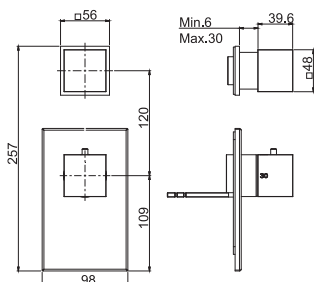

F3973X1

Thermostatic built-in shower mixer

- exposed part only
- horizontal or vertical installation
- volume control valve
- safety stop handle 38°
- **built-in part to be ordered separately**