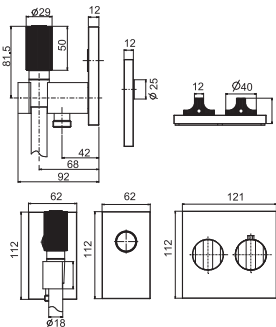

F5945

Switch built-in thermostatic shower mixer with two outlets

Built-in thermostatic mixer

- thermostatic knob
- flow regulating knob

Hand shower complete with water intake, shower holder and hose

- on/off water flow push button
- flexible 1500 mm in black
- brass handshower with antilimestone nozzles
- wall shower holder with water connection

On/off Switch button

- on/off water flow push button
- **built-in part to be ordered separately**