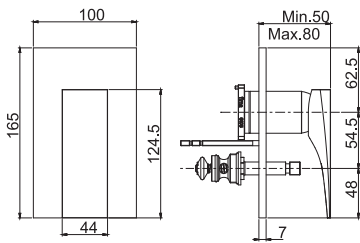

F3979

2 outlets shower set

- Brass showerhead 250x250 mm
- anti-limestone nozzles
- wall mounted bracket mm 350 - 1/2"
- ABS handshower with antilimestone nozzles

Single lever bath/shower mixer for concealed installation

- 2 outlets diverter

Exposed shower set

- wall shower holder with water connection

Built-in part FIMABOX

Душевой комплект на 2 источника

Верхний душ из латуни 250x250 мм

- анти-кальк диффузоры
- Держатель для монтажа на стену 350 мм-1/2"
- Ручной душ ABS с защитой от известки анти-кальк

Встроенный смеситель с переключателем на 2 источника

- переключатель на 2 источника

Душевой комплект

- Настенный кронштейн с водоснабжением

внутренняя часть FIMABOX

€

F3979CR	CR	1.157,10
F3979BS	BS	1.619,80
F3979NS	NS	1.619,80