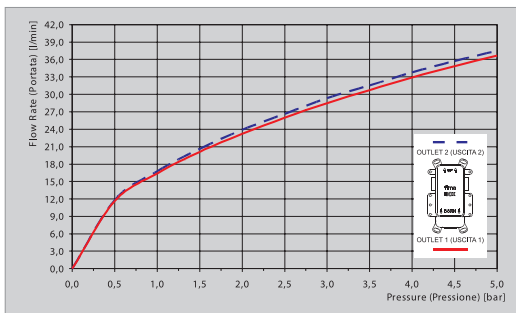

STANDARD CARTRIDGE Ø42 | КАРТРИДЖ СТАНДАРТНЫЙ Ø42