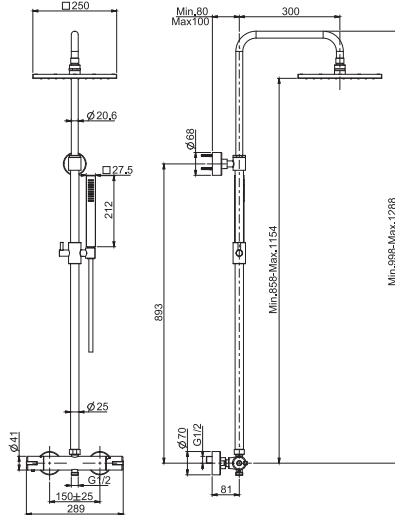

F4885/QP255

Exposed thermostatic shower mixer with shower column, showerhead and shower set

- adjustable height column
- n. 2 eccentric couplings 1/2"
- anti limestone ABS showerhead 250x250mm
- ABS handshower with antilimestone nozzles
- water saving 50%
- **ABS handles**
- Chromalux flexible hose 1500 mm
- COLD BODY