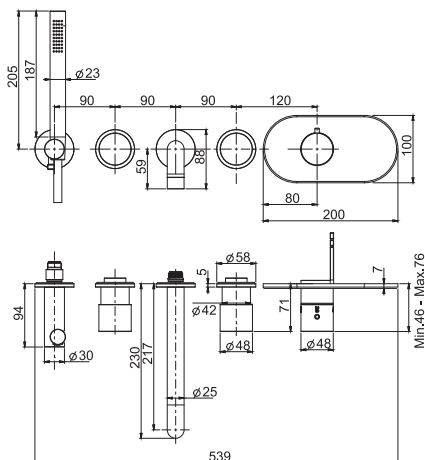

F3199X2

Two outlets thermostatic built in bath mixer

- shower holder
- spout 210 mm
- 2 volume control valves
- ABS handshower with antilimestone nozzles
- Chromalux flexible hose 1500 mm
- **built-in part to be ordered separately**