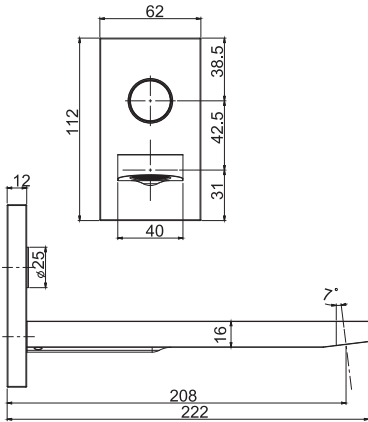

F5926

Wall mounted bath spout

- exposed part only
- on/off water flow push button
- spout 220 mm
- **Control module F5921 to be ordered separately**
- **built-in part to be ordered separately**