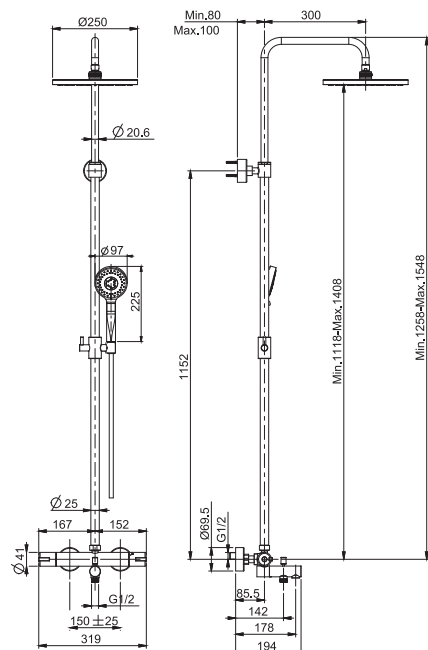

Смеситель механический внешнего монтажа с душевой стойкой, верхним душем и душевым комплектом

- механическая душевая штанга
- регулируемая высота
- 2 подвода воды 1/2 с эксцентриком
- Верхний душ из ABS Ø 250 мм
- Ручной душ ABS с защитой от извести анти-кальк
- **пластиковые ручки**
- переключатель
- Гибкий шланг хромолюкс 1500 мм