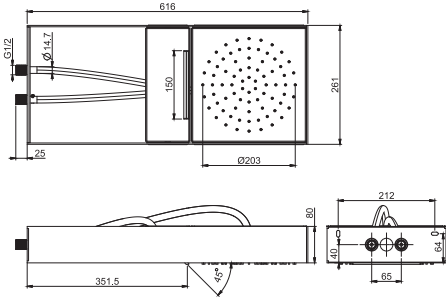

F2992B

Wall mounted Moove showerhead with white frame

- white matt frame in stainless steel
- tube in clear silicone
- two sliding modules for water supply
- rain flow
- cascade flow
- easy clean system
- the different finishings refer to the sliding module for water delivery

Верхний душ Моове настенного монтажа в белой матовой раме

- Панель из нержавеющей стали окрашенной в белый
- передвигной модуль подачи воды
- выдвигной модуль подачи воды
- дождь
- Каскад
- система лёгкой очистки
- различные варианты покрытий относятся к модулю подачи воды