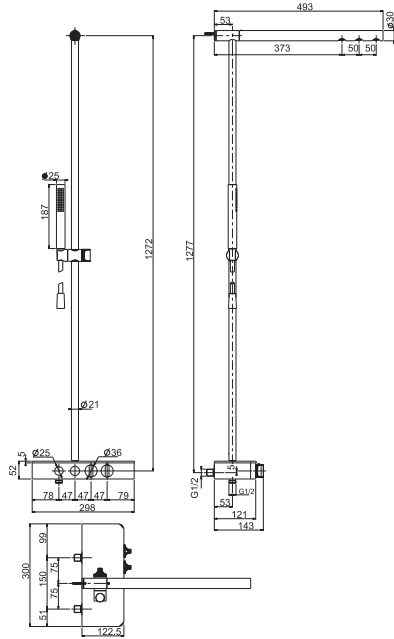

- base in satin glass
- n. 2 eccentric couplings 1/2"
- shelf base in white satin glass except for black version only which comes in black satin glass
- thermostatic knob
- flow regulating knob
- 2 on/off water flow push buttons
- ABS handshower
- Stil shower head 3 rain jets
- Chromalux flexible hose 1500 mm