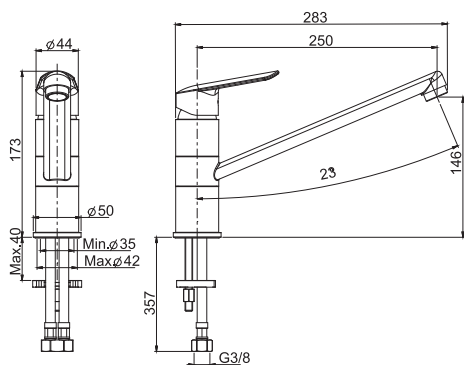

F3007

Kitchen mixer Spot

- swivel spout
- n. 2 flexible hoses 370 mm