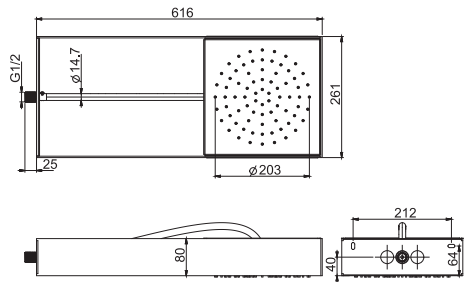

F2991B

Wall mounted Moove showerhead with white frame

- white matt frame in stainless steel
- tube in clear silicone
- sliding module for water supply
- rain flow
- easy clean system
- the different finishings refer to the sliding module for water delivery