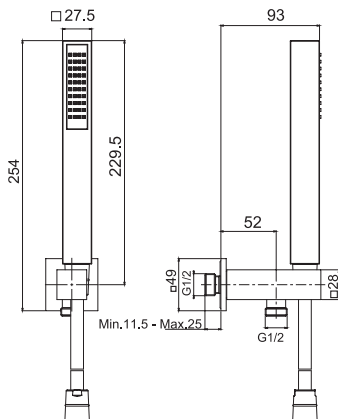

F4418

2 outlets shower set

Ceiling mounted showerhead 500x500 mm
• anti-limestone nozzles

Single lever bath/shower mixer for concealed installation
• ABS handshower with antilimestone nozzles

Exposed shower set
• wall shower holder with water connection

MULTIBOX Built-in part for thermostatic mixer
• Chromalux flexible hose 1500 mm
• 2/3 outlets diverter

Душевой комплект на 2 источника

Потолочный душ из нержавеющей стали
500x500 мм
• анти-кальк диффузоры

Встроенные смесители с переключателем на 2/3 источника
• Ручной душ ABS с защитой от известки анти-кальк

Душевой комплект
• Настенный кронштейн с водоснабжением

MULTIBOX внутренняя часть для термостатического смесителя
• Гибкий шланг хромолюкс 1500 мм
• переключатель на 2/3 источника

€

F4418CR	CR	3.168,40
F4418SN	SN	5.227,80
F4418BS	BS	4.435,70
F4418NS	NS	4.435,80