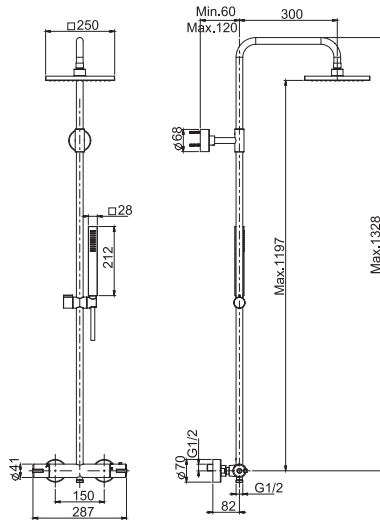

F4905/QP255

Exposed thermostatic shower mixer with shower column, showerhead and shower set

- cuttable height column
- n. 2 eccentric couplings 1/2"
- ABS handshower with antilimestone nozzles
- anti limestone ABS showerhead 250x250mm
- **ABS handles**
- Chromalux flexible hose 1500 mm
- COLD BODY

Смеситель для душа термостатический внешнего монтажа с душевой стойкой, верхним душем и душевым комплектом

- **Обрезная колонна**
- 2 подвода воды 1/2 с эксцентриком
- Ручной душ ABS с защитой от извести анти-кальк
- Верхний душ хромированный из ABS 250x250
- **пластиковые ручки**
- Гибкий шланг хромалюкс 1500 мм
- ХОЛОДНОЕ ТЕЛО