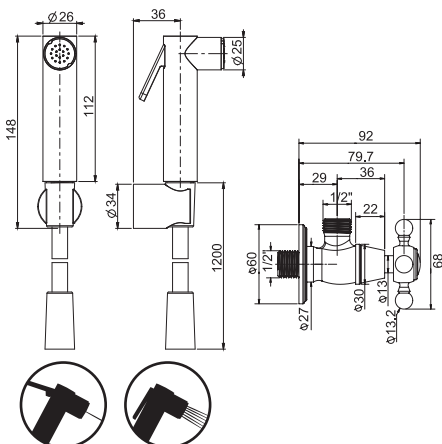

F2838/7OT

Kit shut-off

- angle valve
- flexible cromalux 1200 mm
- shower holder
- hydrobrush and shut-off