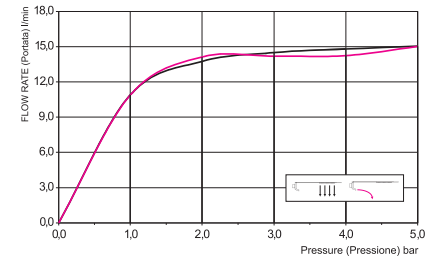

F2346CR

CR

1.220,30