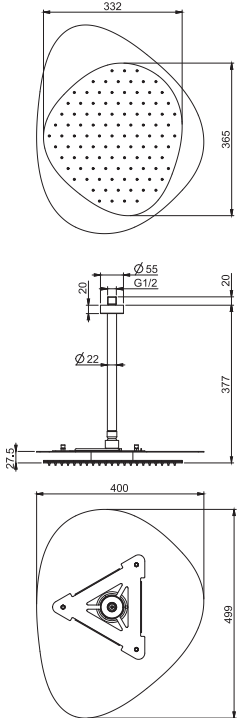

F2652

Ceiling mounted stainless steel showerhead Cloud

- anti-limestone nozzles
- ceiling mounted bracket mm 300 - 1/2"
- red and white LED lights
- power transformer inc. 100 - 240V AC 50/60 Hz 2.0A
- the different finishings refer to the upper plate

Потолочный душ из нержавеющей стали Cloud

- анти-кальк диффузоры
- Держатель для потолочного монтажа 300мм 1/2"
- СВЕТ подсветка белый-красный
- Электронный блок 100 - 240V AC 50/60 Hz 2.0A
- указанные покрытия относятся к верхней пластине

€

F2652CR	BS	2.436,20