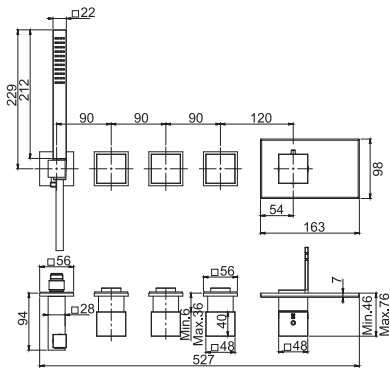

- 3 volume control valves
- wall shower holder with water connection
- ABS handshower with antilimestone nozzles
- horizontal installation
- Chromalux flexible hose 1500 mm
- **built-in part to be ordered separately**