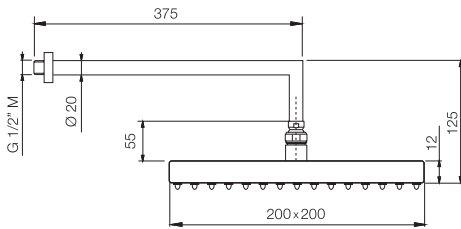

F3979

2 outlets shower set

- Brass showerhead 250x250 mm
- anti-limestone nozzles
- wall mounted bracket mm 350 - 1/2"
- ABS handshower with antilimestone nozzles

Single lever bath/shower mixer for concealed installation

- 2 outlets diverter

Exposed shower set

- wall shower holder with water connection

Built-in part FIMABOX

Душевой комплект на 2 источника

Верхний душ из латуни 250x250 мм

- анти-кальк диффузоры
- Держатель для монтажа на стену 350 мм-1/2"
- Ручной душ ABS с защитой от известки анти-кальк

Встроенный смеситель с переключателем на 2 источника

- переключатель на 2 источника

Душевой комплект

- Настенный кронштейн с водоснабжением

внутренняя часть FIMABOX

€

F3979CR	CR	1.157,10
F3979BS	BS	1.619,80
F3979NS	NS	1.619,80