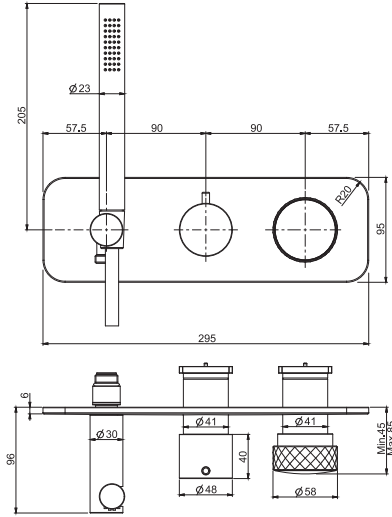

F5619NX2

Single lever bath and shower mixer for concealed installation 2 outlet with shower set

- **COVER TO BE ORDERED SEPARATELY**
- exposed part only
- wall shower holder with water connection
- white and black finishes use ABS handshower
- brass handshower with antilimestone nozzles
- **built-in part to be ordered separately**
- Chromalux flexible hose 1500 mm