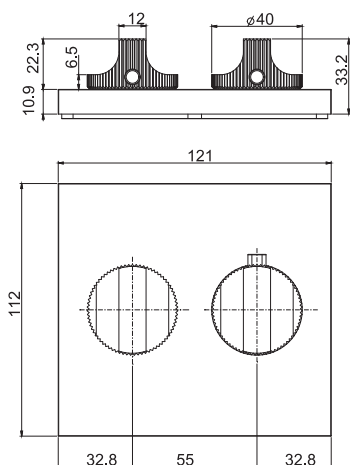

F5921

Concealed thermostatic mixer Switch

- exposed part only
- thermostatic knob
- flow regulating knob
- **on/off water flow button to be ordered separately**
- **built-in part to be ordered separately**