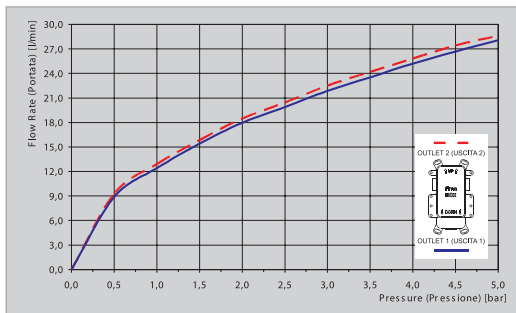

WATER FLOW | НАПОР ВОДЫ

STANDARD CARTRIDGE Ø35 | КАРТРИДЖ СТАНДАРТНЫЙ Ø35