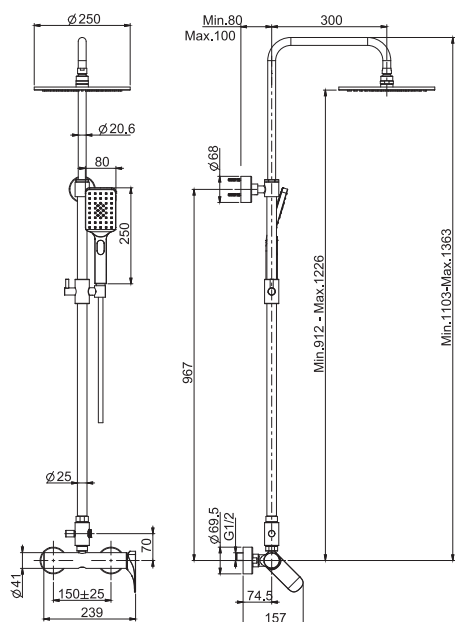

SPARE PARTS - Запасные детали

F2614
€ 80,30

F3735/2

Shower column with showerhead and shower set

- adjustable height column
- n. 2 eccentric couplings 1/2"
- ABS handshower with antilimestone nozzles
- brass showerhead Ø 250 mm with antilimestone nozzles
- handshower F2067 for white and black only
- diverter
- Chromalux flexible hose 1500 mm