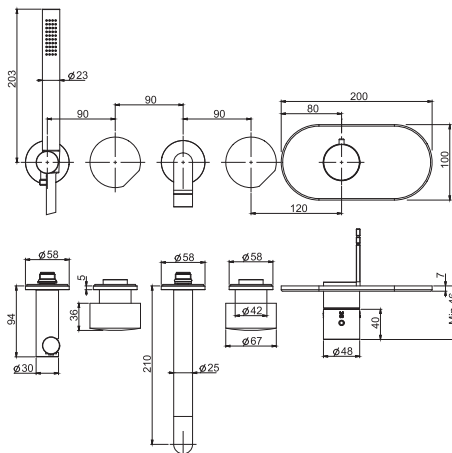

F3179X2

Two outlets thermostatic built in bath mixer

- **HANDLES SOLD SEPARATELY**
- exposed part only
- two outlets: spout and handshower
- wall shower holder with water connection
- white and black finishes use ABS handshower
- brass handshower with antilimestone nozzles
- spout 210 mm

TO COMPLETE THIS PRODUCT PLEASE ORDER NR. 2 HANDLES S2

- Chromalux flexible hose 1500 mm
- **built-in part to be ordered separately**