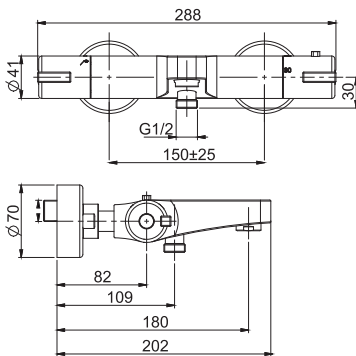

F4074/1

Exposed thermostatic bath mixer without shower set

- n. 2 eccentric couplings 1/2"
- diverting handle