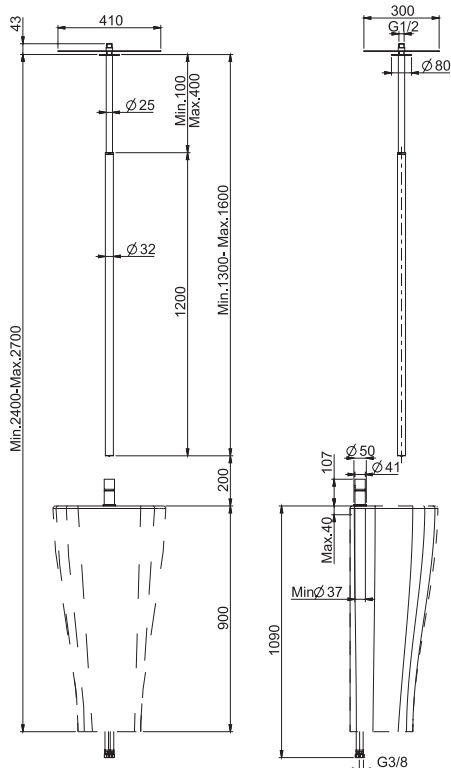

3,35 kg

28 x 68 x 12 cm

SPARE PARTS - Запасные детали

F2379
€ 77,40

F2693
€ 12,20

F4191

Single-hole basin mixer with ceiling mounted spout

- minimum spout length 1300 mm
- maximum spout length 1600 mm
- n. 3 flexible hoses 1100 mm
- this product is without pop-up waste