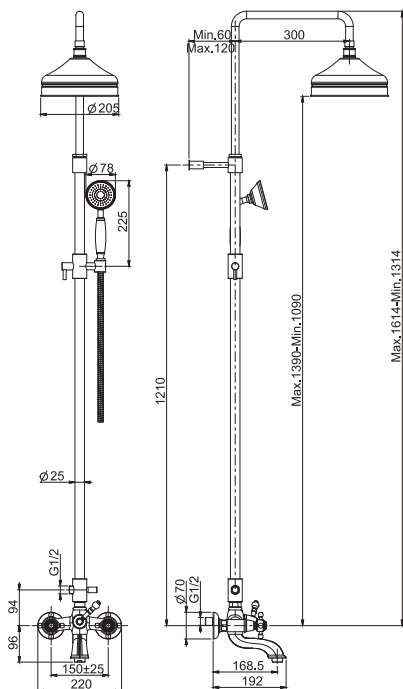

Exposed bath tap with shower column, showerhead and shower set

- adjustable height column
- n. 2 eccentric couplings 1/2"
- brass showerhead Ø 200 mm
- brass flex hose 1500 mm
- brass handshower
- diverter