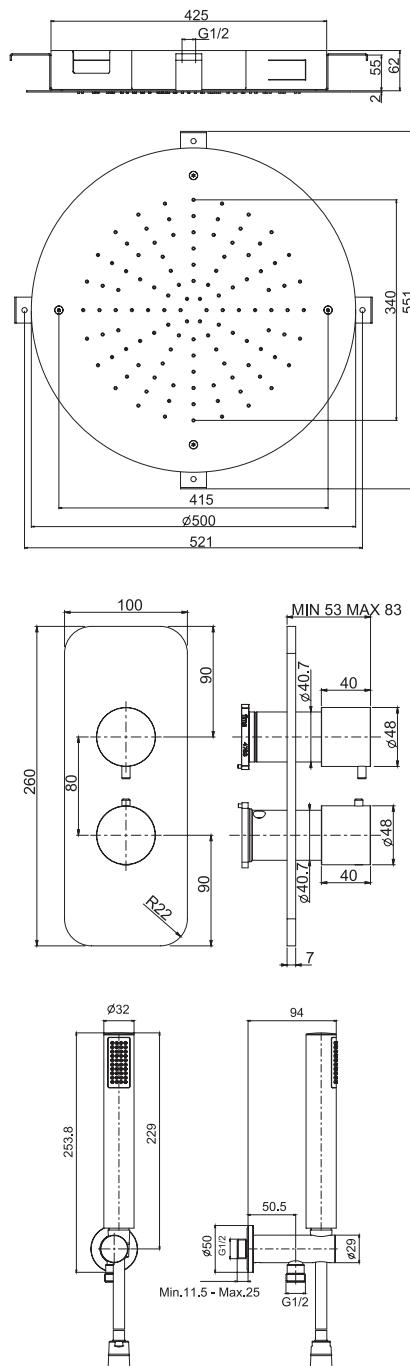

F4408

2 outlets shower set

Ceiling mounted showerhead Ø 500 mm

- anti-limestone nozzles

Single lever bath/shower mixer for concealed installation

- ABS handshower with antilimestone nozzles

Exposed shower set

- wall shower holder with water connection

MULTIBOX Built-in part for thermostatic mixer

- Chromalux flexible hose 1500 mm
- 2/3 outlets diverter

Душевой комплект на 2 источника

Потолочный душ из нержавеющей стали Ø 500 мм

- анти-кальк диффузоры

Встроенные смесители с переключателем на 2/3 источника

- Ручной душ ABS с защитой от известки анти-кальк

Душевой комплект

- Настенный кронштейн с водоснабжением

MULTIBOX внутренняя часть для термостатического смесителя

- Гибкий шланг хромалюкс 1500 мм
- переключатель на 2/3 источника

€

F4408CR	CR	2.942,40
F4408SN	SN	4.854,90
F4408BS	BS	4.119,30
F4408NS	NS	4.119,30