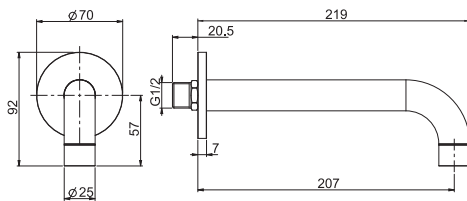

F2929

Wall mounted bath spout

- spout 207 mm
- 1/2" thread

Излив для настенного монтажа к борту ванны

- Излив 207 мм
- резьба 1/2