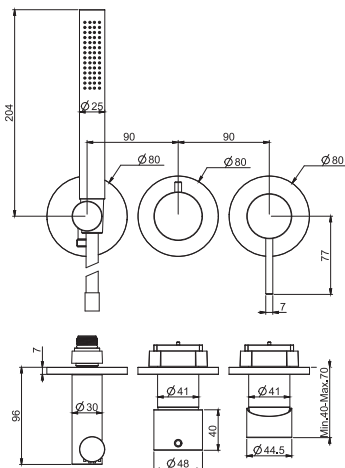

F3049NX2

Single lever bath and shower mixer for concealed installation 2 outlet with shower set

- exposed part only
- wall shower holder with water connection
- ABS handshower with antilimestone nozzles
- Chromalux flexible hose 1500 mm
- **built-in part to be ordered separately**

Встроенный смеситель для душа 2 источника с душевым комплектом

- только внешняя часть
- Настенный кронштейн с водоснабжением
- Ручной душ ABS с защитой от известки анти-кальк
- Гибкий шланг хромолюкс 1500 мм
- **внутренняя часть заказывается отдельно**

		€
F3049NX2CR	CR	745,90
F3049NX2SN	SN	1.230,60
F3049NX2CN	CN	1.045,00
F3049NX2CS	CS	1.230,60
F3049NX2BS	BS	1.045,00
F3049NX2NS	NS	1.045,00
F3049NX2OR	OR	1.476,80
F3049NX2OS	OS	1.603,70
F3049NX2BR	BR	1.230,60
F3049NX2RA	RA	1.230,60

SPARE PARTS - Запасные детали

Required item to be ordered separately

Данная позиция обязательно заказывается отдельно

Built-in part

внутренняя часть

	€
F3400	248,60

F3049X8

Single lever bath and shower mixer for concealed installation 2 outlet with shower set

- exposed part only
- wall shower holder with water connection
- ABS handshower with antilimestone nozzles
- Chromalux flexible hose 1500 mm
- **built-in part to be ordered separately**

Встроенный смеситель для душа 2 источника с душевым комплектом

- только внешняя часть
- Настенный кронштейн с водоснабжением
- Ручной душ ABS с защитой от известки анти-кальк
- Гибкий шланг хромолюкс 1500 мм
- **внутренняя часть заказывается отдельно**

		€
F3049X8CR	CR	822,70
F3049X8SN	SN	1.357,30
F3049X8CN	CN	1.151,80
F3049X8CS	CS	1.357,30
F3049X8BS	BS	1.151,80
F3049X8NS	NS	1.151,80
F3049X8OR	OR	1.628,90
F3049X8OS	OS	1.768,70
F3049X8BR	BR	1.357,30
F3049X8RA	RA	1.357,30

SPARE PARTS - Запасные детали

Required item to be ordered separately