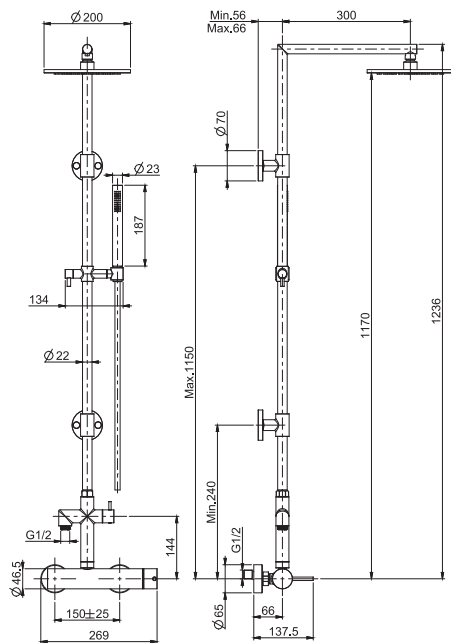

- 2 подвода воды 1/2 с эксцентриком

F3075INOX **INOX** € 670,30

F3075/2

Shower column with showerhead and shower set

- n. 2 eccentric couplings 1/2"
- ABS handshower with antilimestone nozzles
- stainless steel showerhead Ø 200 mm
- flexible hose in stainless braided covered with transparent rubber film 1500 mm
- diverter