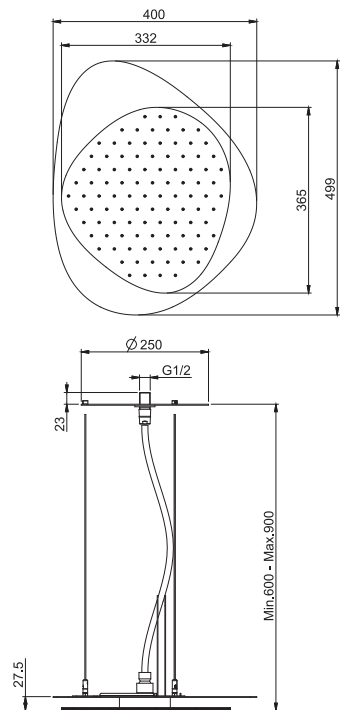

Потолочный душ из нержавеющей стали Cloud

- стальной кабель
- анти-кальк диффузоры
- указанные покрытия относятся к верхней пластине

€

F2651CCR	CR	2.655,30
F2651BCR	BS	2.655,30
F2651NCR	NS	2.655,30