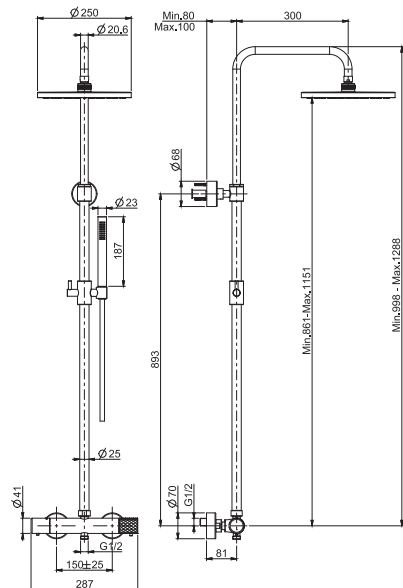

F4285/R256

Exposed thermostatic shower mixer with shower column Spillo Tech, showerhead and shower set

- adjustable height column
- n. 2 eccentric couplings 1/2"
- brass showerhead Ø 250 mm
- brass handshower with antilimestone nozzles
- **metal handles**
- Chromalux flexible hose 1500 mm
- COLD BODY

Смеситель для душа термостатический внешнего монтажа Spillo Tech с душевой стойкой, верхним душем и душевым комплектом

- регулируемая высота
- 2 подвода воды 1/2 с эксцентриком
- Верхний душ из латуни Ø 250 мм
- Ручной душ из латуни с защитой от извести анти-кальк
- **Металлические ручки**
- Гибкий шланг хромалюкс 1500 мм
- ХОЛОДНОЕ ТЕЛО

G COLLECTION

€

F4285/R256GCR	CR	1.544,30
F4285/R256GSN	SN	2.548,00
F4285/R256GCN	CN	2.162,00
F4285/R256GCS	CS	2.548,00
F4285/R256GBS	BS	2.162,00
F4285/R256GNS	NS	2.162,00
F4285/R256GOR	OR	3.057,70
F4285/R256GOS	OS	3.320,20

V COLLECTION

€

F4285/R256VCR	CR	1.586,00
F4285/R256VSN	SN	2.616,90
F4285/R256VCN	CN	2.220,30
F4285/R256VCS	CS	2.616,90
F4285/R256VBS	BS	2.220,30
F4285/R256VNS	NS	2.220,30
F4285/R256VOR	OR	3.140,10
F4285/R256VOS	OS	3.409,80

X COLLECTION

€

F4285/R256XCR	CR	1.683,00
F4285/R256XSN	SN	2.777,10
F4285/R256XCN	CN	2.356,40
F4285/R256XCS	CS	2.777,10
F4285/R256XBS	BS	2.356,40
F4285/R256XNS	NS	2.356,40
F4285/R256XOR	OR	3.332,50
F4285/R256XOS	OS	3.618,60

6,2 kg

31 x 108 x 10 cm

SPARE PARTS - Запасные детали

F2289
€ 162,40

F2290
€ 57,40