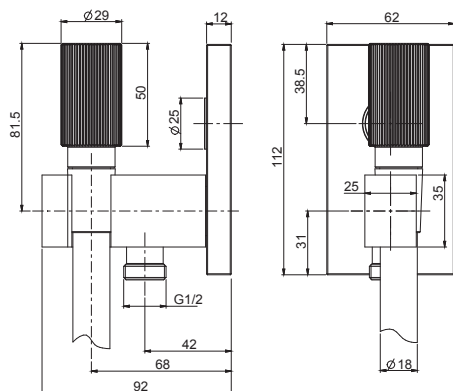

€
F5924CR	CR	544,70
F5924SN	SN	898,70
F5924CN	CN	762,50
F5924CS	CS	898,70
F5924BS	BS	762,50
F5924NS	NS	762,50
F5924OR	OR	1.078,40
F5924OS	OS	1.171,00

Required item to be ordered separately

Данная позиция обязательно заказывается отдельно

Built-in part

внутренняя часть

F4020	264,80