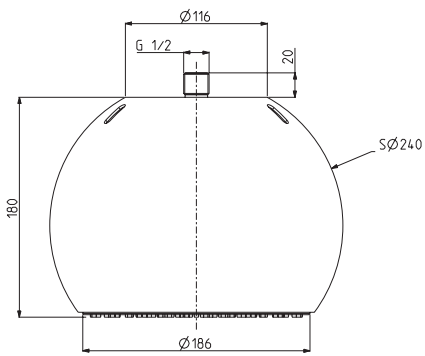

F2340/1

Ceiling mounted Sfera brass showerhead
• Ø 200 mm

верхний душ-сфера из латуни, потолочный.
• Ø 200 мм

€