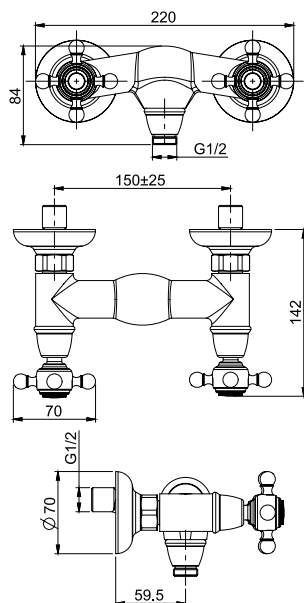

F5085/1 - F5055/1

Exposed shower tap without shower set

- n. 2 eccentric couplings 1/2"