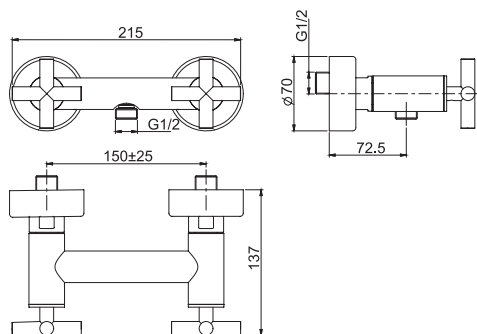

F5305/1

Exposed shower tap without shower set

- n. 2 eccentric couplings 1/2"

Смеситель для душа внешнего монтажа без душевого комплекта

- 2 подвода воды 1/2 с эксцентриком