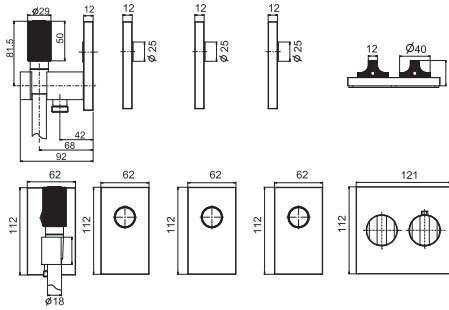

F5948

Switch built-in thermostatic shower mixer with four outlets

Built-in thermostatic mixer

- thermostatic knob
- flow regulating knob

Hand shower complete with water intake, shower holder and hose

- on/off water flow push button
- flexible 1500 mm in black
- brass handshower with antilimestone nozzles
- wall shower holder with water connection

N.3 On/off Switch buttons

- on/off water flow push button
- **built-in part to be ordered separately**