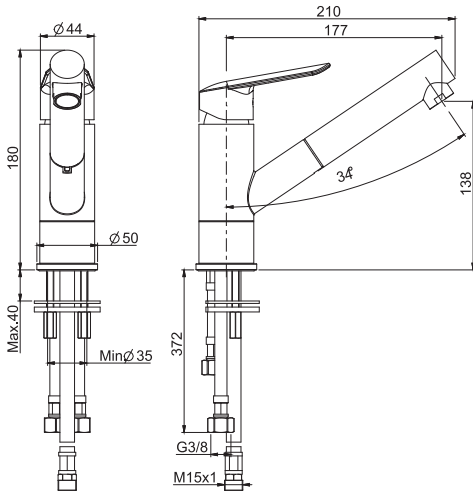

F3008

Kitchen mixer with extractable handshower Spot

- n. 2 flexible hoses 370 mm
- flexible nylon 1200 mm
- swivel spout
- brass extractable handshower