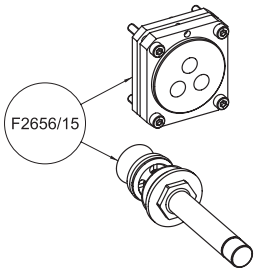

EXTENSIONS | КОМПЛЕКТЫ УДЛИНИТЕЛЕЙ

15 MM EXTENSIONS | КОМПЛЕКТЫ УДЛИНИТЕЛЕЙ 15 MM