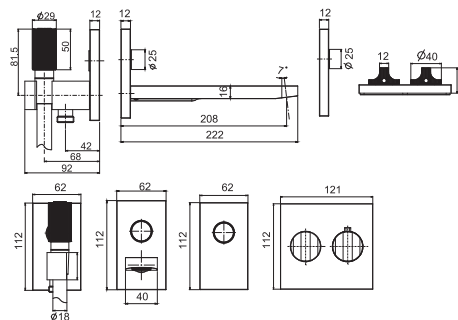

F5947

Switch built-in thermostatic bath mixer with three outlets

Built-in thermostatic mixer

- thermostatic knob
- flow regulating knob

Hand shower complete with water intake, shower holder and hose

- on/off water flow push button
- flexible 1500 mm in black
- brass handshower with antillimestone nozzles
- wall shower holder with water connection

On/off Switch button

- on/off water flow push button

Wall mounted spout

- spout 220 mm
- **built-in part to be ordered separately**