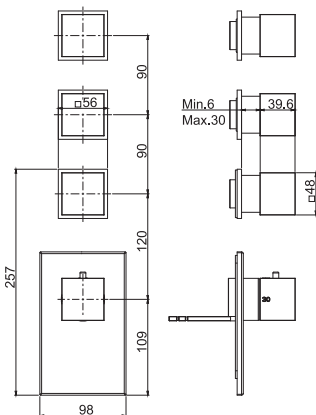

F3973X3

Thermostatic built-in shower mixer

- horizontal or vertical installation
- exposed part only
- 3 volume control valves
- safety stop handle 38°
- **built-in part to be ordered separately**