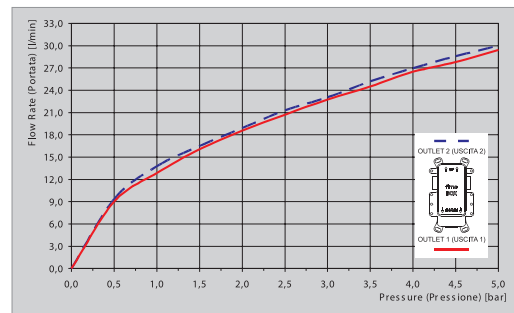

PROGRESSIVE CARTRIDGE Ø35 | КАРТРИДЖ ПРОГРЕССИВНЫЙ Ø35

INOX COVERPLATE | МОНТАЖНАЯ ПЛАСТИНА

		€
F2536		133,10