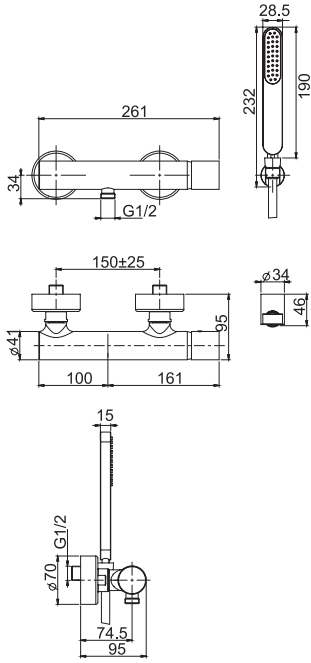

F4165

Exposed shower mixer with shower set

- n. 2 eccentric couplings 1/2"
- shower holder
- ABS handshower with antilimestone nozzles
- CN, CS and SN finishes use handshower F2067
- Chromalux flexible hose 1500 mm

Смеситель для душа внешнего монтажа с душевым комплектом

- 2 подвода воды 1/2 с эксцентриком
- держатель для душа
- Ручной душ ABS с защитой от известки анти-кальк
- покрытия CN, CS и SN с ручным душем F2067
- Гибкий шланг хромолюкс 1500 мм

€

F4165CR	CR	490,50
F4165SN	SN	809,50
F4165CN	CN	686,70
F4165CS	CS	809,50

SPARE PARTS - Запасные детали