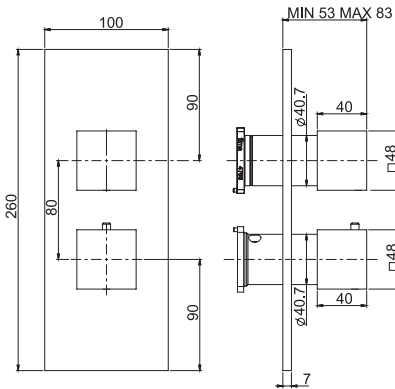

F4418

2 outlets shower set

Ceiling mounted showerhead 500x500 mm
• anti-limestone nozzles

Single lever bath/shower mixer for concealed installation
• ABS handshower with antilimestone nozzles

Exposed shower set
• wall shower holder with water connection

MULTIBOX Built-in part for thermostatic mixer
• Chromalux flexible hose 1500 mm
• 2/3 outlets diverter

Душевой комплект на 2 источника

Потолочный душ из нержавеющей стали
500x500 мм
• анти-кальк диффузоры

Встроенные смесители с переключателем на 2/3 источника
• Ручной душ ABS с защитой от известки анти-кальк

Душевой комплект
• Настенный кронштейн с водоснабжением

MULTIBOX внутренняя часть для термостатического смесителя
• Гибкий шланг хромолюкс 1500 мм
• переключатель на 2/3 источника

€

F4418CR	CR	3.168,40
F4418SN	SN	5.227,80
F4418BS	BS	4.435,70
F4418NS	NS	4.435,80