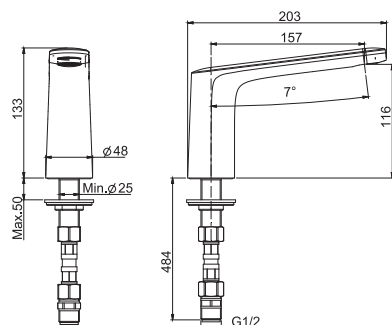

F2643

Deck mounted bath spout

- spout 130 mm
- 1/2" thread

Излив для монтажа к борту ванны

- излив 130 мм
- резьба 1/2

€

F2643CR	CR	478,60
F2643SN	SN	789,80
F2643CN	CN	670,60
F2643CS	CS	789,80
F2643BS	BS	670,10
F2643NS	NS	670,10
F2643OR	OR	947,60
F2643OS	OS	1.030,00

SPARE PARTS - Запасные детали

F2283
€ 25,80