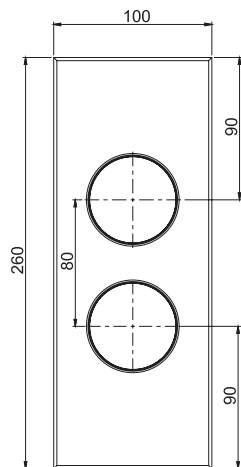

F5609X6

Built-in mixer with 2/3 outlets diverter

- COVER TO BE ORDERED SEPARATELY
- exposed part only
- 2/3 outlets diverter
- built-in part to be ordered separately

Встроенный смеситель с переключателем на 2/3 источника

- НАКЛАДКА ЗАКАЗЫВАЕТСЯ ОТДЕЛЬНО
- только внешняя часть
- переключатель на 2/3 источника
- внутренняя часть заказывается отдельно

H COLLECTION

€

F5609X6HCR	CR	705,60
F5609X6HSN	SN	1.164,30
F5609X6HCN	CN	987,80
F5609X6HCS	CS	1.164,30
F5609X6HBS	BS	987,80
F5609X6HNS	NS	987,80
F5609X6HOR	OR	1.397,00
F5609X6HOS	OS	1.517,00

V COLLECTION

€

F5609X6VCR	CR	740,20
F5609X6VSN	SN	1.221,30
F5609X6VCN	CN	1.036,30
F5609X6VCS	CS	1.221,30
F5609X6VBS	BS	1.036,30
F5609X6VNS	NS	1.036,30
F5609X6VOR	OR	1.465,60
F5609X6VOS	OS	1.591,40

X COLLECTION

€

F5609X6XCR	CR	779,20
F5609X6XSN	SN	1.285,70
F5609X6XCN	CN	1.090,70
F5609X6XCS	CS	1.285,70
F5609X6XBS	BS	1.090,70
F5609X6XNS	NS	1.090,70
F5609X6XOR	OR	1.542,60
F5609X6XOS	OS	1.675,30

SPARE PARTS - Запасные детали

F2036
€ 59,20

F2629
€ 103,60

Required item to be ordered separately

Данная позиция обязательно заказывается отдельно

CHROM ХРОМ	WHITE MATT БЕЛЫЙ МАТОВЫЙ	BLACK MATT ЧЕРНЫЙ МАТОВЫЙ	WHITE MARBLE БЕЛЫЙ МРАМОР	BLACK MARBLE ЧЕРНЫЙ МРАМОР
C21NL 53,20	C22NL 58,10	C23NL 58,10	C24N 227,50	C25N 227,50
GOLD ЗОЛОТО	BRUSHED GOLD БРАШИРОВАННОЕ ЗОЛОТО	BRUSHED NICKEL БРАШИРОВАННОЕ НИКЕЛЬ	BLACK CHROME ХРОМ ЧЕРНЫЙ	BRUSHED BLACK CHROME БРАШИРОВАННОЕ ЧЕРНЫЙ
C26NL 113,10	C28NL 124,50	C29NL 87,10	C210NL 68,60	C211NL 87,10

Required item to be ordered separately

Данная позиция обязательно заказывается отдельно

Built-in part

внутренняя часть

€

F4000 251,90