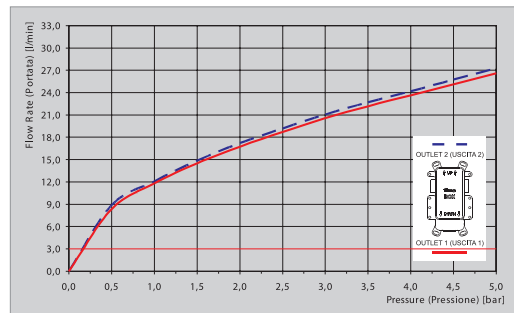

THERMOSTATIC CARTRIDGE Ø42 | КАРТРИДЖ ТЕРМОСТАТИЧЕСКИЙ Ø42