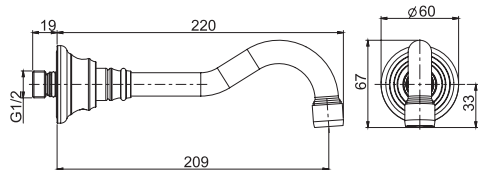

F2157

Wall mounted bath spout

- spout 209 mm
- 1/2" thread