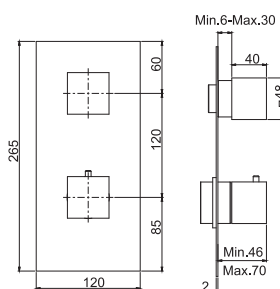

F3513X1

Thermostatic built-in shower mixer

- exposed part only
- horizontal or vertical installation
- volume control valve
- safety stop handle 38°
- **built-in part to be ordered separately**