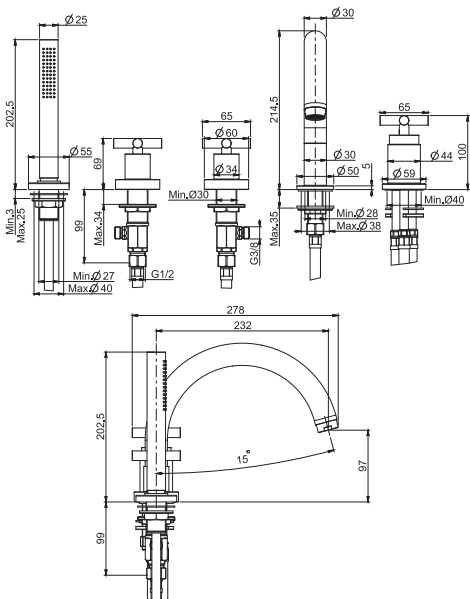

SPARE PARTS - Запасные детали

F2042AF
€ 27,40

F2258
€ 243,30

F2636
€ 14,50

Suggested item to be ordered separately

Данная позиция заказывается отдельно

Inox cover plate

Стальная пластина

€

F2193	342,90