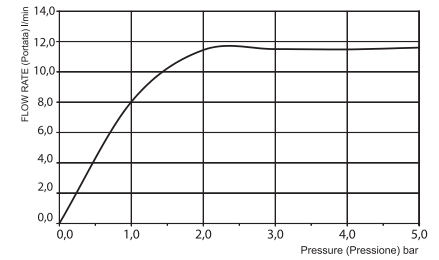

F2651

Ceiling mounted stainless steel showerhead Cloud

- stainless steel cables
- anti-limestone nozzles
- red and white LED lights
- power transformer inc. 100 - 240V AC 50/60 Hz 2.0A
- the different finishings refer to the upper plate

Потолочный душ из нержавеющей стали Cloud

- стальной кабель
- анти-кальк диффузоры
- СВЕТ подсветка белый-красный
- Электронный блок 100 - 240V AC 50/60 Hz 2.0A
- указанные покрытия относятся к верхней пластине

€

F2651CR BS 3.102,90