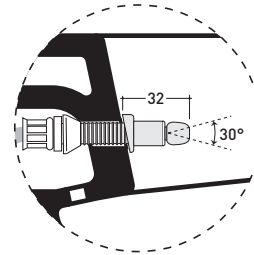

Technical accessories: **Universal fixing bracket for wall hung wc/bidet** (41/P)

Package dim. **57 x 39 x 35 cm** | Weight **21 kg** | Pz. Pallet n° **15**

CE UNI EN 997

Dop-No997

vista zenitale / zenital view

dettaglio erogatore / bidet jet detail

sezione longitudinale / section

vista retro / back view

sizes in mm

Please consider a 2% tolerance on indicated measurements

CERAMIC: glossy finish

matt finish

design **NENDO**