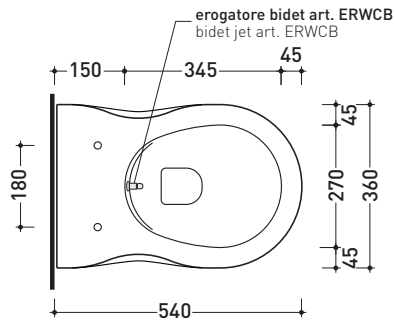

Technical accessories: **Universal fixing bracket for wall hung wc/bidet (41/P)**

Package dim. **57 x 39 x 35 cm** | Weight **21 kg** | Pz. Pallet n° **15**

CE UNI EN 997

Dop-No997

vista zenitale / zenital view

vista laterale / lateral view

sezione longitudinale / section

vista retro / back view

sizes in mm

Please consider a 2% tolerance on indicated measurements

CERAMIC: glossy finish

matt finish

design **NENDO**

Technical accessories: **Universal fixing bracket for wall hung wc/bidet** (41/P)

Package dim. **57 x 39 x 35 cm** | Weight **21 kg** | Pz. Pallet n° **15**

CE UNI EN 997

Dop-No997

vista zenitale / zenital view

dettaglio erogatore / bidet jet detail

sezione longitudinale / section

vista retro / back view

sizes in mm

Please consider a 2% tolerance on indicated measurements

CERAMIC: glossy finish

matt finish

design **NENDO**