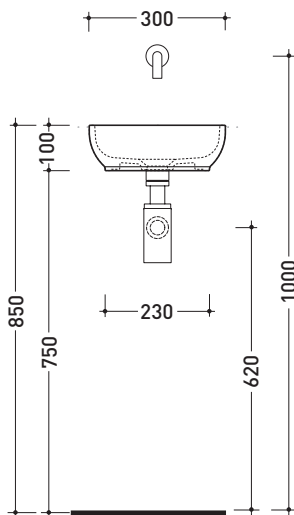

Package dim. | Weight **11 kg** | Pz. Pallet n° **30**

CE UNI EN 14688 - CL00 Dop-No14688

vista zenitale / zenital view

foro consigliato
sul piano Ø140
suggested hole
on the top Ø140

vista zenitale / zenital view

Countertop - wall hung small basin 30x22 cm

•WITHOUT OVERFLOW •WITHOUT TAP LEDGE

Complements: **Line taps basin: ONE - NOKE' - FOLD**
Line accessories: TWO - HOOP - NOKE' - FOLD

Technical accessories: **Chrome siphon (SIFL/CR) - Telescopic chrome siphon (SIFL066)**
Stop & Go drain (PLSG)
CERAMIC Stop & Go drain (PLCE)
Two piece set chrome tap filters (RF026)
Fixing kit for wall (9002)

Package dim. | Weight **3,5 kg** | Pz. Pallet n° **128**

CE UNI EN 14688 - CL00 Dop-No14688

vista zenitale / zenital view

vista zenitale / zenital view

vista frontale / frontal view

vista retro / back view

sezione longitudinale / section

sizes in mm

Please consider a 2% tolerance on indicated measurements

CERAMIC: glossy finish

matt finish

iridescent finish