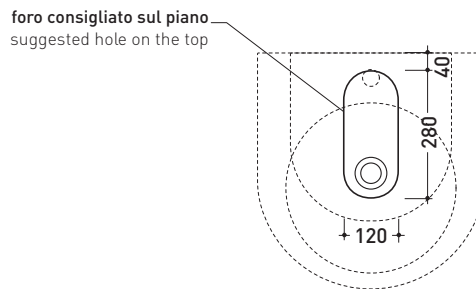

PS50L Pass 50

Countertop - wall hung basin 50 cm

•WITH OVERFLOW •ARRANGED FOR THREE HOLES TAP

Complements: **Solid shelf** (SLPS50)
Forty6 shelf (F6PS50)
Make-Up bench (MKP150 - MKP180)
Compono System bench (CSM90 - CSM135R/L - CSP135R/L - CSP180D)
Line taps basin: ONE - NOKE' - SI - FOLD
Line accessories: TWO - HOOP - NOKE' - FOLD

Technical accessories: **Chrome siphon** (SIFL/CR) - **Telescopic chrome siphon** (SIFL066)
Stop & Go drain (PLSG)
CERAMIC Stop & Go drain (PLCE)
Two piece set chrome tap filters (RF026)
Fixing kit for wall (9002)

Package dim. | Weight **18 kg** | Pz. Pallet n° **20**

UNI EN 14688 - CL20 Dop-No14688

sizes in mm

Please consider a 2% tolerance on indicated measurements

CERAMIC: glossy finish

matt finish

iridescent finish