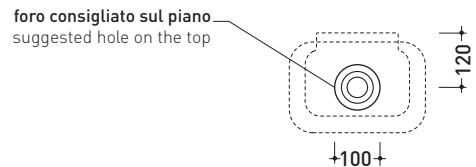

PS30LD Pass 30x22

Countertop - wall hung small basin 30x22 cm

•WITHOUT OVERFLOW •WITHOUT TAP LEDGE

Complements: **Line taps basin: ONE - NOKE' - FOLD**
Line accessories: TWO - HOOP - NOKE' - FOLD

Technical accessories: **Chrome siphon (SIFL/CR) - Telescopic chrome siphon (SIFL066)**
Stop & Go drain (PLSG)
CERAMIC Stop & Go drain (PLCE)
Two piece set chrome tap filters (RF026)
Fixing kit for wall (9002)

Package dim. | Weight **3,5 kg** | Pz. Pallet n° **128**

CE UNI EN 14688 - CL00 Dop-No14688

sizes in mm

Please consider a 2% tolerance on indicated measurements

CERAMIC: glossy finish

matt finish

iridescent finish