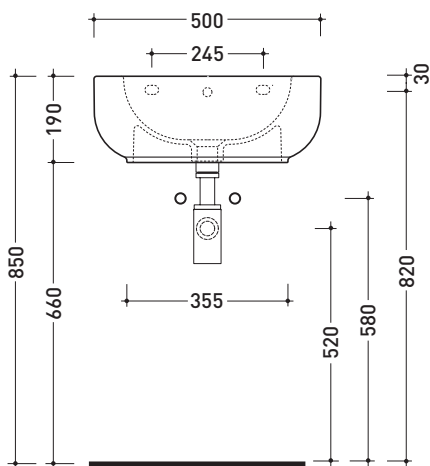

Package dim. | Weight **18 kg** | Pz. Pallet n° **20**

UNI EN 14688 - CL20 Dop-No14688

vista zenitale / zenital view

vista zenitale / zenital view

vista frontale / frontal view

sezione longitudinale / section

sizes in mm

Please consider a 2% tolerance on indicated measurements

CERAMIC: glossy finish

matt finish

iridescent finish

PS62L Pass 62

Countertop - wall hung basin 62 cm

•WITH OVERFLOW •ARRANGED FOR THREE HOLES TAP