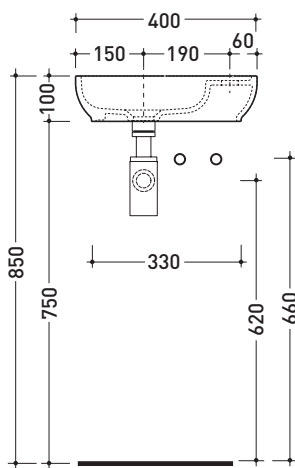

Package dim. | Weight **19 kg** | Pz. Pallet n° **20**

CE UNI EN 14688 - CL20 Dop-No14688

vista zenitale / zenital view

vista frontale / frontal view

vista zenitale / zenital view

sezione longitudinale / section

Package dim. | Weight **11 kg** | Pz. Pallet n° **30**

CE UNI EN 14688 - CL00 Dop-No14688

vista zenitale / zenital view

foro consigliato
sul piano Ø140
suggested hole
on the top Ø140

vista zenitale / zenital view

Countertop - wall hung small basin 40x22 cm with right tap ledge

•WITH OVERFLOW •ARRANGED FOR RIGHT SINGLE-HOLE TAP

Complements: **Line taps basin:** ONE - NOKE' - FOLD
Line accessories: TWO - HOOP - NOKE' - FOLD

Package dim. | Weight **4,5 kg** | Pz. Pallet n° **88**

CE UNI EN 14688 - CL00 Dop-No14688

vista zenitale / zenital view

foro consigliato sul piano
suggested hole on the top

vista zenitale / zenital view

vista frontale / frontal view