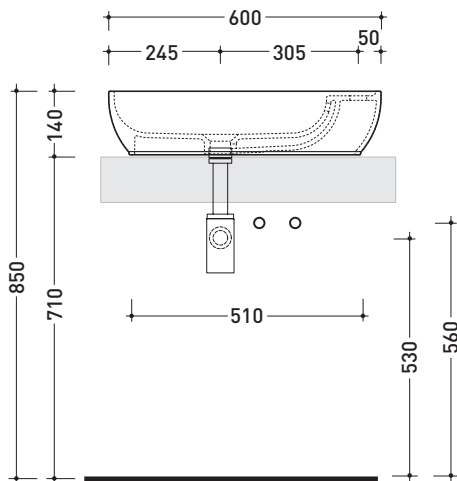

Package dim.

Weight **11 kg**

Pz. Pallet n° **36**

UNI EN 14688 - CL20 Dop-No14688

vista zenitale / zenital view

foro consigliato sul piano
suggested hole on the top

vista zenitale / zenital view

vista frontale / frontal view

sezione longitudinale / section

sizes in mm

Please consider a 2% tolerance on indicated measurements

CERAMIC: glossy finish

matt finish

iridescent finish

PS60AT Pass 60

Oval countertop basin 60 cm with lateral tap ledge