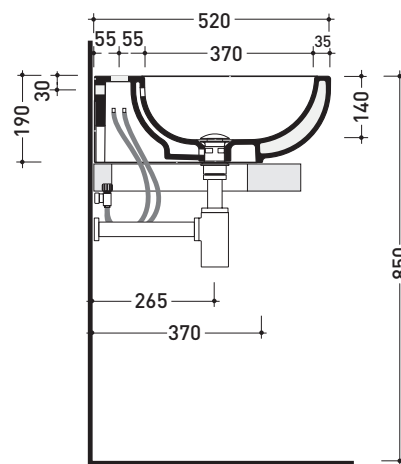

Package dim. | Weight **18 kg** | Pz. Pallet n° **20**

UNI EN 14688 - CL20 Dop-No14688

vista zenitale / zenital view

vista zenitale / zenital view

vista frontale / frontal view

sezione longitudinale / section

sizes in mm

Please consider a 2% tolerance on indicated measurements

CERAMIC: glossy finish

matt finish

iridescent finish

PS62L Pass 62

Countertop - wall hung basin 62 cm

•WITH OVERFLOW •ARRANGED FOR THREE HOLES TAP