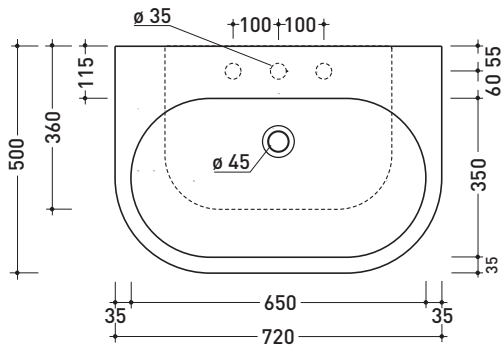

CE UNI EN 14688 - CL20 Dop-No14688

vista zenitale / zenital view