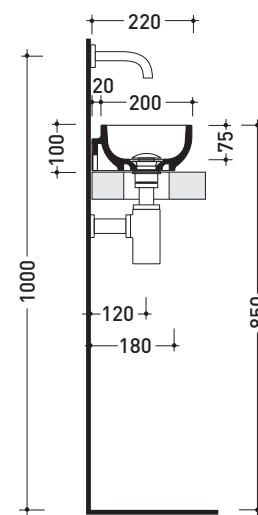

Package dim. | Weight **11 kg** | Pz. Pallet n° **30**

CE UNI EN 14688 - CL00 Dop-No14688

vista zenitale / zenital view

foro consigliato
sul piano Ø140
suggested hole
on the top Ø140

vista zenitale / zenital view

Countertop - wall hung small basin 30x22 cm

•WITHOUT OVERFLOW •WITHOUT TAP LEDGE

Complements: **Line taps basin: ONE - NOKE' - FOLD**
Line accessories: TWO - HOOP - NOKE' - FOLD

Technical accessories: **Chrome siphon (SIFL/CR) - Telescopic chrome siphon (SIFL066)**
Stop & Go drain (PLSG)
CERAMIC Stop & Go drain (PLCE)
Two piece set chrome tap filters (RF026)
Fixing kit for wall (9002)

Package dim. | Weight **3,5 kg** | Pz. Pallet n° **128**

CE UNI EN 14688 - CL00 Dop-No14688

vista zenitale / zenital view

vista zenitale / zenital view

vista frontale / frontal view

vista retro / back view

sezione longitudinale / section

sizes in mm

Please consider a 2% tolerance on indicated measurements

CERAMIC: glossy finish

matt finish

iridescent finish