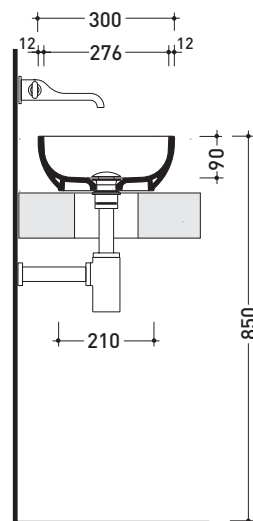

CE UNI EN 14688 - CL00 Dop-No14688

vista zenitale / zenital view

foro consigliato
sul piano Ø140
suggested hole
on the top Ø140

vista zenitale / zenital view

vista frontale / frontal view

sezione longitudinale / section

Package dim. | Weight **10 kg** | Pz. Pallet n° **36**

CE UNI EN 14688 - CL00 Dop-No14688

vista zenitale / zenital view

vista zenitale / zenital view

vista frontale / frontal view

sezione longitudinale / section

sizes in mm

Please consider a 2% tolerance on indicated measurements

CERAMIC: glossy finish

matt finish

iridescent finish

PS60AP Pass 60

Countertop basin 60 cm with lateral tap ledge

•WITH OVERFLOW •ARRANGED FOR LATERAL SINGLE-HOLE TAP