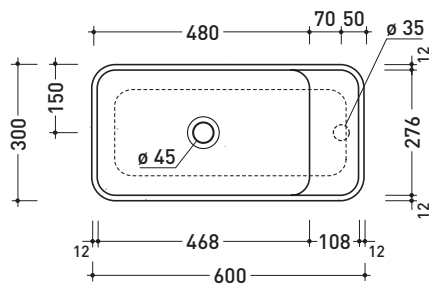

UNI EN 14688 - CL20 Dop-No14688

vista zenitale / zenital view