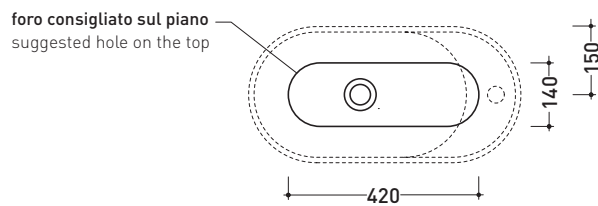

vista zenitale / zenital view