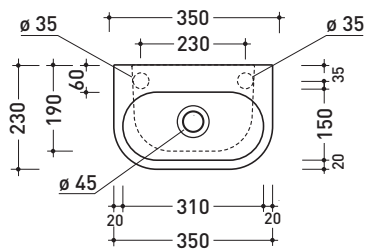

Package dim. | Weight **18 kg** | Pz. Pallet n° **20**

UNI EN 14688 - CL20 Dop-No14688

vista zenitale / zenital view

vista zenitale / zenital view

vista frontale / frontal view

sezione longitudinale / section

sezione longitudinale / section

sizes in mm

Please consider a 2% tolerance on indicated measurements

CERAMIC: glossy finish

matt finish

iridescent finish

PS23LM Pass 35x23

Countertop - wall hung small basin 35x23 cm

•WITH OVERFLOW •ARRANGED FOR RIGHT/LEFT SINGLE-HOLE TAP

Complements: **Line taps basin:** ONE - NOKE' - FOLD
Line accessories: TWO - HOOP - NOKE' - FOLD

Technical accessories: **Chrome siphon (SIFL/CR) - Telescopic chrome siphon (SIFL066)**
Stop & Go drain (PLSG)
CERAMIC Stop & Go drain (PLCE)
Two piece set chrome tap filters (RF026)
Fixing kit for wall (9002)

Package dim. | Weight **5,5 kg** | Pz. Pallet n° **84**

UNI EN 14688 - CL20 Dop-No14688

vista zenitale / zenital view

vista zenitale / zenital view

vista frontale / frontal view

sezione longitudinale / section