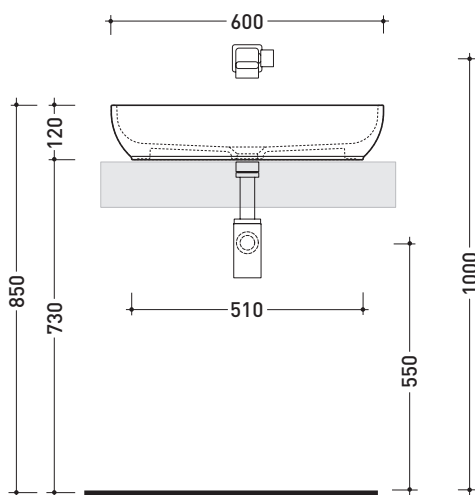

Package dim. | Weight **10 kg** | Pz. Pallet n° **36**

CE UNI EN 14688 - CL00 Dop-No14688

vista zenitale / zenital view

vista zenitale / zenital view

vista frontale / frontal view

sezione longitudinale / section

sizes in mm

Please consider a 2% tolerance on indicated measurements

CERAMIC: glossy finish

matt finish

iridescent finish

PS60AP Pass 60

Countertop basin 60 cm with lateral tap ledge

•WITH OVERFLOW •ARRANGED FOR LATERAL SINGLE-HOLE TAP