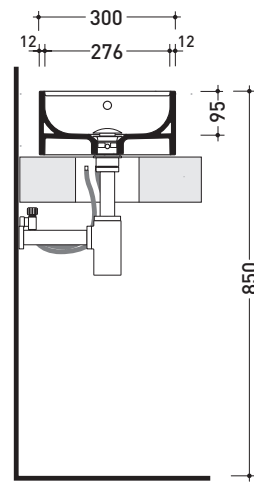

CE UNI EN 14688 - CL00 Dop-No14688

vista zenitale / zenital view

foro consigliato
sul piano Ø140
suggested hole
on the top Ø140

vista zenitale / zenital view

vista frontale / frontal view

sezione longitudinale / section

Package dim. | Weight **11,5 kg** | Pz. Pallet n° **30**

UNI EN 14688 - CL20 Dop-No14688

vista zenitale / zenital view

vista zenitale / zenital view

vista frontale / frontal view

sezione longitudinale / section

sizes in mm

Please consider a 2% tolerance on indicated measurements

CERAMIC: glossy finish

matt finish

iridescent finish

PS39LM Pass 35x39

Countertop - wall hung small basin 35x39 cm

•WITH OVERFLOW •ARRANGED FOR SINGLE-HOLE TAP