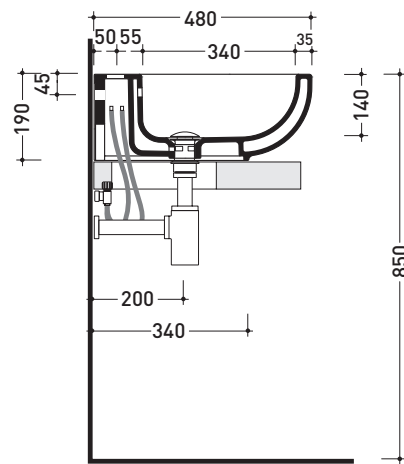

Package dim. | Weight **19 kg** | Pz. Pallet n° **20**

CE UNI EN 14688 - CL20 Dop-No14688

vista zenitale / zenital view

vista frontale / frontal view

vista zenitale / zenital view

sezione longitudinale / section

sizes in mm

Please consider a 2% tolerance on indicated measurements

CERAMIC: glossy finish

matt finish

iridescent finish

PS72L Pass 72

Countertop - wall hung basin 72 cm

•WITH OVERFLOW •ARRANGED FOR THREE HOLES TAP