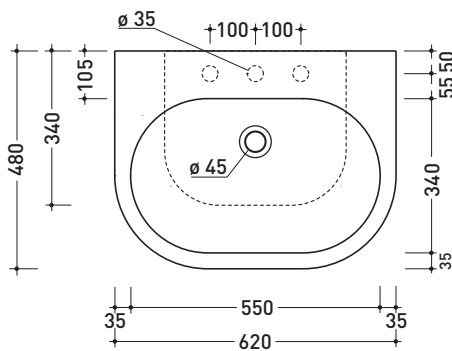

CE UNI EN 14688 - CL20 Dop-No14688

vista zenitale / zenital view