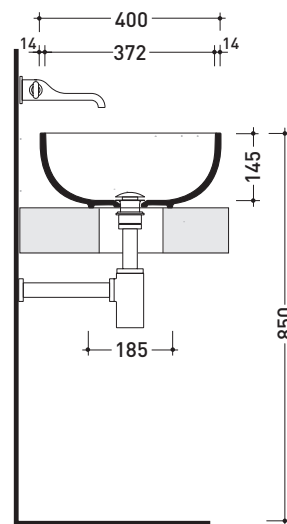

CE UNI EN 14688 - CL00 Dop-No14688

vista zenitale / zenital view

foro consigliato
sul piano Ø140
suggested hole
on the top Ø140

vista zenitale / zenital view

vista frontale / frontal view

sezione longitudinale / section

sizes in mm

Please consider a 2% tolerance on indicated measurements

CERAMIC: glossy finish

matt finish

iridescent finish

PS50L Pass 50

Countertop - wall hung basin 50 cm

•WITH OVERFLOW •ARRANGED FOR THREE HOLES TAP