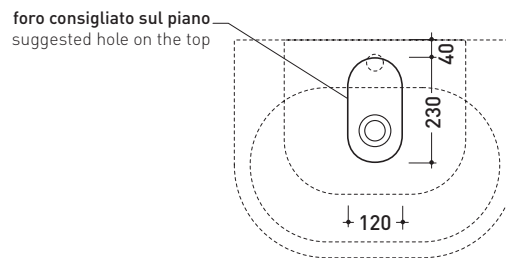

PS62L Pass 62

Countertop - wall hung basin 62 cm

•WITH OVERFLOW •ARRANGED FOR THREE HOLES TAP

Complements: **Solid shelf** (SLPS62)
Forty6 shelf (F6PS62)
Make-Up bench (MKP150 - MKP180)
Compono System bench (CSM90 - CSM135R/L - CSP135R/L - CSP180D)
Line taps basin: ONE - NOKE' - SI - FOLD
Line accessories: TWO - HOOP - NOKE' - FOLD

Technical accessories: **Chrome siphon** (SIFL/CR) - **Telescopic chrome siphon** (SIFL066)
Stop & Go drain (PLSG)
CERAMIC Stop & Go drain (PLCE)
Two piece set chrome tap filters (RF026)
Fixing kit for wall (9002)

Package dim. | Weight **19 kg** | Pz. Pallet n° **20**

CE UNI EN 14688 - CL20 Dop-No14688

sizes in mm

Please consider a 2% tolerance on indicated measurements

CERAMIC: glossy finish

matt finish

iridescent finish