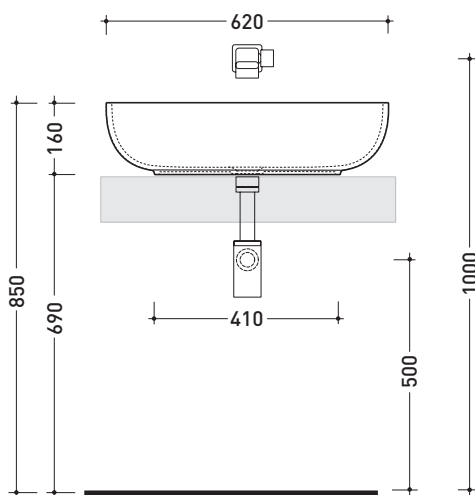

CE UNI EN 14688 - CL00 Dop-No14688

vista zenitale / zenital view

foro consigliato
sul piano Ø140
suggested hole
on the top Ø140

vista zenitale / zenital view

vista frontale / frontal view

sezione longitudinale / section

sizes in mm

Please consider a 2% tolerance on indicated measurements

CERAMIC: glossy finish

matt finish

iridescent finish

PS50L Pass 50

Countertop - wall hung basin 50 cm

•WITH OVERFLOW •ARRANGED FOR THREE HOLES TAP