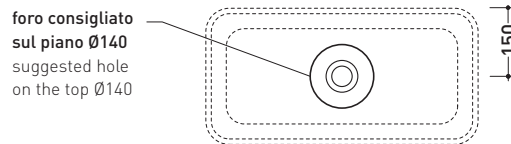

PS60A Pass 60

Countertop basin 60 cm

•WITHOUT OVERFLOW •WITHOUT TAP LEDGE

Complements: **Forty6 shelf** (F6PS60)
Line taps basin: ONE - NOKE' - SI - FOLD
Line accessories: TWO - HOOP - NOKE' - FOLD

Technical accessories: **Chrome siphon** (SIFL/CR) - **Telescopic chrome siphon** (SIFL066)
Stop & Go drain (PLSG)
CERAMIC Stop & Go drain (PLCE)
Two piece set chrome tap filters (RF026)

Package dim. | Weight **10 kg** | Pz. Pallet n° **36**

CE UNI EN 14688 - CL00 Dop-No14688

sizes in mm

Please consider a 2% tolerance on indicated measurements

CERAMIC: glossy finish

matt finish

iridescent finish