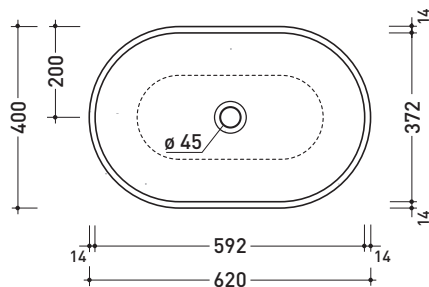

PS62C Pass 62

Countertop basin 62 cm

•WITHOUT OVERFLOW •WITHOUT TAP LEDGE

Complements: **Solid shelf** (SLPS65)
Forty6 shelf (F6PS65)
Line taps basin: ONE - NOKE' - SI - FOLD
Line accessories: TWO - HOOP - NOKE' - FOLD

CE UNI EN 14688 - CL00 Dop-No14688

vista zenitale / zenital view

foro consigliato
sul piano Ø140
suggested hole
on the top Ø140

vista zenitale / zenital view

vista frontale / frontal view

sezione longitudinale / section

sizes in mm

Please consider a 2% tolerance on indicated measurements

CERAMIC: glossy finish

matt finish

iridescent finish

PS50L Pass 50

Countertop - wall hung basin 50 cm

•WITH OVERFLOW •ARRANGED FOR THREE HOLES TAP

Package dim. | Weight **18 kg** | Pz. Pallet n° **20**

UNI EN 14688 - CL20 Dop-No14688

vista zenitale / zenital view

vista zenitale / zenital view

vista frontale / frontal view

sezione longitudinale / section