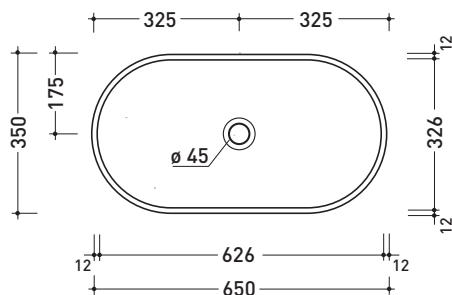

CE UNI EN 14688 - CL00 Dop-No14688

vista zenitale / zenital view