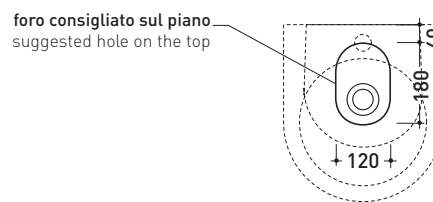

foro consigliato sul piano
suggested hole on the top

vista zenitale / zenital view