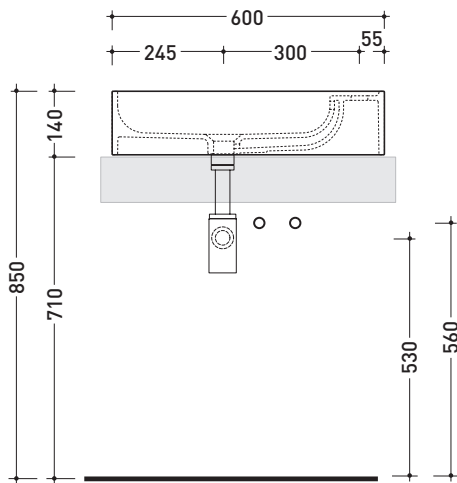

CE UNI EN 14688 - CL00 Dop-No14688

vista zenitale / zenital view

foro consigliato
sul piano Ø140
suggested hole
on the top Ø140

vista zenitale / zenital view

vista frontale / frontal view

sezione longitudinale / section

Package dim. | Weight **11,5 kg** | Pz. Pallet n° **30**

UNI EN 14688 - CL20 Dop-No14688

vista zenitale / zenital view

vista zenitale / zenital view

vista frontale / frontal view

sezione longitudinale / section

sizes in mm

Please consider a 2% tolerance on indicated measurements

CERAMIC: glossy finish

matt finish

iridescent finish

PS39LM Pass 35x39

Countertop - wall hung small basin 35x39 cm

•WITH OVERFLOW •ARRANGED FOR SINGLE-HOLE TAP