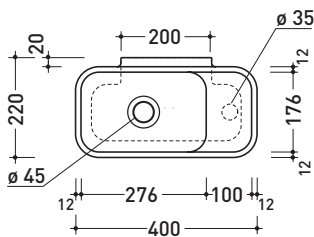

CE UNI EN 14688 - CL00 Dop-No14688

vista zenitale / zenital view