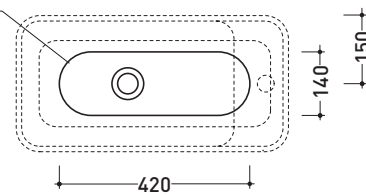

Package dim.

Weight **11 kg**

Pz. Pallet n° **36**

UNI EN 14688 - CL20 Dop-No14688

vista zenitale / zenital view

foro consigliato sul piano
suggested hole on the top

vista zenitale / zenital view

vista frontale / frontal view

sezione longitudinale / section

sizes in mm

Please consider a 2% tolerance on indicated measurements

CERAMIC: glossy finish

matt finish

iridescent finish

PS60AT Pass 60

Oval countertop basin 60 cm with lateral tap ledge