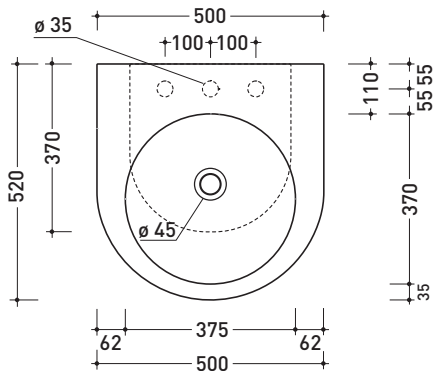

UNI EN 14688 - CL20 Dop-No14688

vista zenitale / zenital view