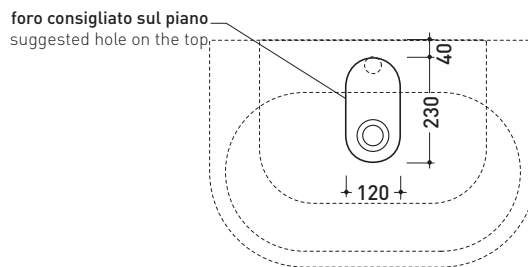

PS72L Pass 72

Countertop - wall hung basin 72 cm

•WITH OVERFLOW •ARRANGED FOR THREE HOLES TAP

Complements: **Solid shelf** (SLPS72)
Forty6 shelf (F6PS72)
Make-Up bench (MKP150 - MKP180)
Compono System bench (CSM90 - CSM135R/L - CSP135R/L - CSP180D)
Line taps basin: ONE - NOKE' - SI - FOLD
Line accessories: TWO - HOOP - NOKE' - FOLD

Technical accessories: **Chrome siphon** (SIFL/CR) - **Telescopic chrome siphon** (SIFL066)
Stop & Go drain (PLSG)
CERAMIC Stop & Go drain (PLCE)
Two piece set chrome tap filters (RF026)
Fixing kit for wall (9002)

Package dim. | Weight **23 kg** | Pz. Pallet n° **14**

CE UNI EN 14688 - CL20 Dop-No14688

sizes in mm

Please consider a 2% tolerance on indicated measurements

CERAMIC: glossy finish

matt finish

iridescent finish