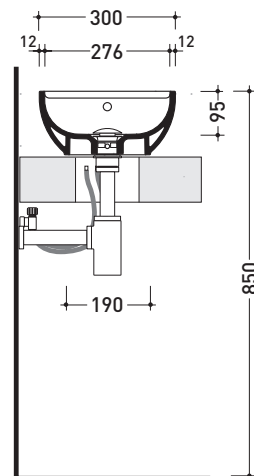

CE UNI EN 14688 - CL00 Dop-No14688

vista zenitale / zenital view

foro consigliato
sul piano Ø140
suggested hole
on the top Ø140

vista zenitale / zenital view

vista frontale / frontal view

sezione longitudinale / section

Package dim.

Weight **11 kg**

Pz. Pallet n° **36**

UNI EN 14688 - CL20 Dop-No14688

vista zenitale / zenital view

foro consigliato sul piano
suggested hole on the top

vista zenitale / zenital view

vista frontale / frontal view

sezione longitudinale / section

sizes in mm

Please consider a 2% tolerance on indicated measurements

CERAMIC: glossy finish

matt finish

iridescent finish

PS60AT Pass 60

Oval countertop basin 60 cm with lateral tap ledge