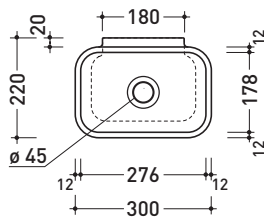

Package dim. | Weight **4,5 kg** | Pz. Pallet n° **88**

CE UNI EN 14688 - CL00 Dop-No14688

vista zenitale / zenital view

foro consigliato sul piano
suggested hole on the top

vista zenitale / zenital view

vista frontale / frontal view

vista retro / back view

sezione longitudinale / section

sizes in mm

Please consider a 2% tolerance on indicated measurements

CERAMIC: glossy finish

matt finish

iridescent finish

PS30LD Pass 30x22

Countertop - wall hung small basin 30x22 cm

•WITHOUT OVERFLOW •WITHOUT TAP LEDGE

Complements: **Line taps basin: ONE - NOKE' - FOLD**
Line accessories: TWO - HOOP - NOKE' - FOLD

Technical accessories: **Chrome siphon (SIFL/CR) - Telescopic chrome siphon (SIFL066)**
Stop & Go drain (PLSG)
CERAMIC Stop & Go drain (PLCE)
Two piece set chrome tap filters (RF026)
Fixing kit for wall (9002)

Package dim. | Weight **3,5 kg** | Pz. Pallet n° **128**

CE UNI EN 14688 - CL00 Dop-No14688

vista zenitale / zenital view

vista zenitale / zenital view

vista frontale / frontal view

vista retro / back view