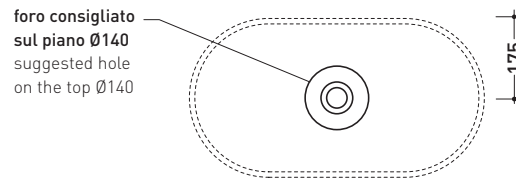

foro consigliato
sul piano Ø140
suggested hole
on the top Ø140