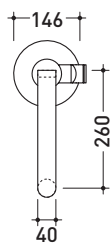

Package dim. **39 x 17 x 8 cm** | Weight **2,2 kg** | Pz. Pallet n° -

vista frontale / frontal view

vista laterale / lateral view

vista zenitale / zenital view

size in mm

january 2014

BRASS: glossy finish

Chrome

vista frontale / frontal view

vista laterale / lateral view

vista zenitale / zenital view

size in mm

january 2014

BRASS: glossy finish

Chrome

design **LUDOVICA+ROBERTO PALOMBA** and **SERGIO MORI** 2003

113052/F

Free-standing basin mixer

Complements: **Line accessories:** TWO
Line accessories: HOOP

Package dim. 125 x 31 x 20 cm | Weight 11,5 kg | Pz. Pallet n° -

vista zenitale / zenital view

vista frontale / frontal view

Complements: **Line accessories: TWO**
Line accessories: HOOP

Package dim. **40 x 18 x 9 cm** | Weight **2,5 kg** | Pz. Pallet n° -

vista laterale / lateral view

vista frontale / frontal view

vista zenitale / zenital view