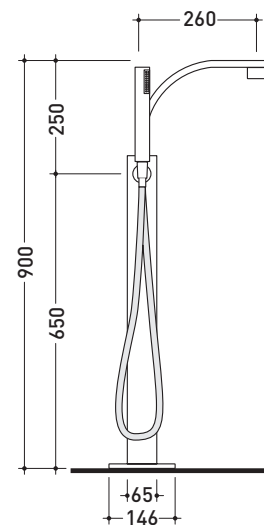

vista laterale / lateral view

size in mm

january 2014

BRASS: glossy finish

Chrome