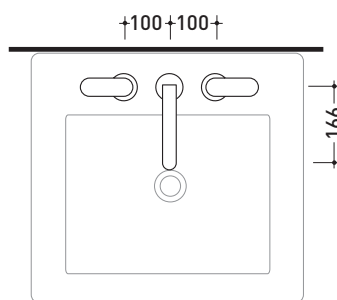

vista zenitale / zenital view

size in mm

january 2014

BRASS: glossy finish

Chrome

<http://www.ceramicaflaminia.it/en/products/307-one>