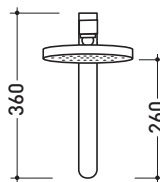

Free-standing shower mixer with overhead and handshower

Complements: **Line accessories: TWO**
Line accessories: HOOP

Package dim. **122 x 48 x 22 cm** | Weight **16,5 kg** | Pz. Pallet n° -

vista zenitale / zenital view

Concealed shower set with overhead, mixer and handshower

Complements: **Line accessories: TWO**
Line accessories: HOOP

Package dim. **120 x 31 x 15 cm** | Weight **6,5 kg** | Pz. Pallet n° -

vista frontale / frontal view

vista laterale / lateral view

size in mm

january 2014

BRASS: glossy finish

Chrome

design **LUDOVICA+ROBERTO PALOMBA** and **SERGIO MORI** 2003

112084

Wall-mounted overhead shower

Complements: **Line accessories: TWO**
Line accessories: HOOP

Package dim. **48 x 33 x 9 cm** | Weight **3 kg** | Pz. Pallet n° -

vista zenitale / zenital view

vista frontale / frontal view

vista laterale / lateral view