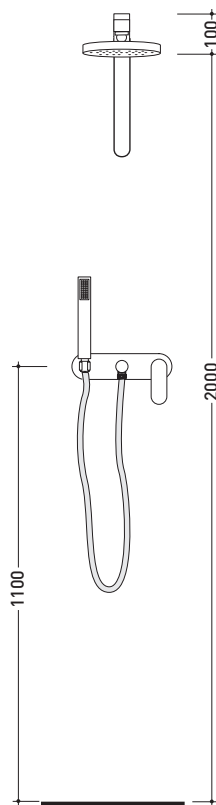

design **LUDOVICA+ROBERTO PALOMBA** and **SERGIO MORI** 2003

112550

Concealed shower set with overhead, mixer and handshower

Complements: **Line accessories:** TWO
Line accessories: HOOP

Package dim. **48 x 40 x 30 cm** | Weight **7 kg** | Pz. Pallet n° -

vista frontale / frontal view