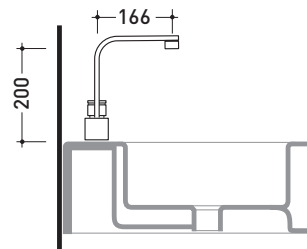

vista laterale / lateral view