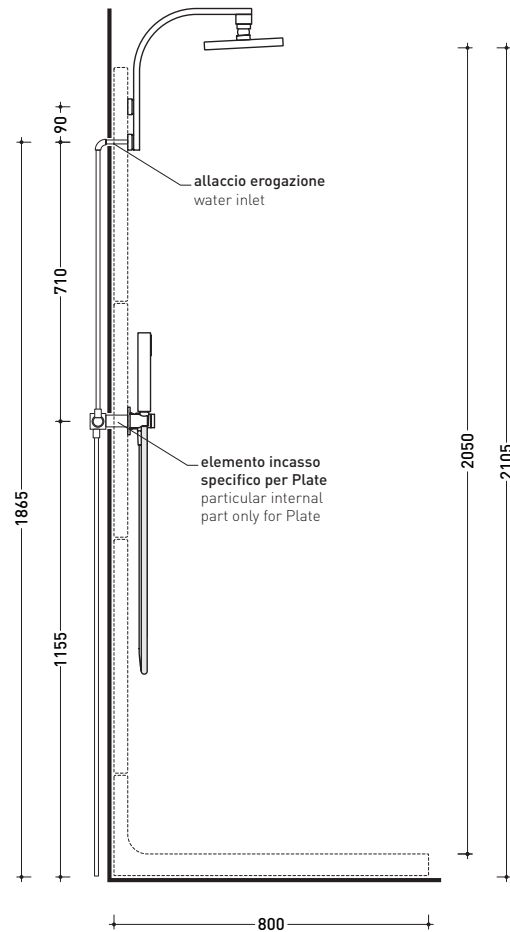

vista laterale / lateral view

size in mm

january 2014

BRASS: glossy finish

Chrome