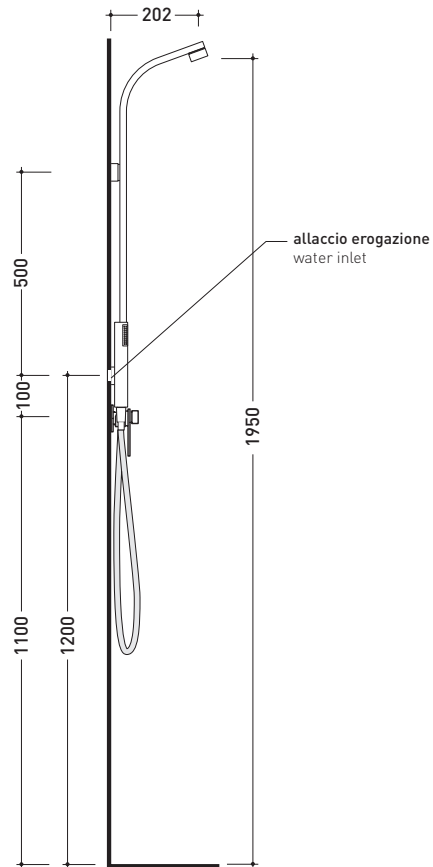

Concealed shower mixer

Complements: **Line accessories: TWO**
Line accessories: HOOP

Package dim. **18 x 17 x 9 cm** | Weight **1 kg** | Pz. Pallet n° -

vista zenitale / zenital view

vista frontale / frontal view

Free-standing shower mixer with overhead and handshower

Complements: **Line accessories: TWO**
Line accessories: HOOP

Package dim. **122 x 48 x 22 cm** | Weight **16,5 kg** | Pz. Pallet n° -

vista zenitale / zenital view

Concealed shower set with overhead, mixer and handshower

Complements: **Line accessories: TWO**
Line accessories: HOOP

Package dim. **120 x 31 x 15 cm** | Weight **6,5 kg** | Pz. Pallet n° -

vista frontale / frontal view

Complements: **Line accessories: TWO**
Line accessories: HOOP

Package dim. **48 x 33 x 9 cm** | Weight **3 kg** | Pz. Pallet n° -

vista zenitale / zenital view

vista frontale / frontal view

vista laterale / lateral view