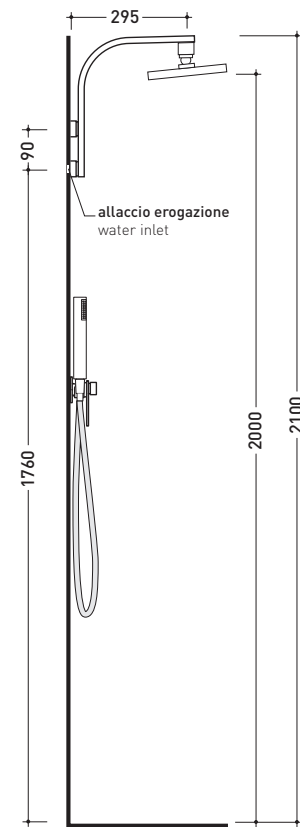

vista laterale / lateral view

size in mm

january 2014

BRASS: glossy finish

Chrome