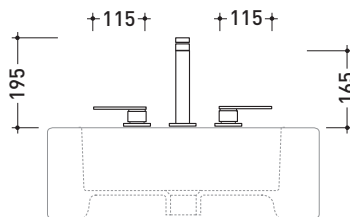

Package dim. **39 x 17 x 8 cm** | Weight **2,8 kg** | Pz. Pallet n° -

vista frontale / frontal view

vista laterale / lateral view

vista zenitale / zenital view

size in mm

january 2014

BRASS: glossy finish

Chrome

Package dim. **39 x 17 x 8 cm** | Weight **3 kg** | Pz. Pallet n° -

vista frontale / frontal view

vista laterale / lateral view

vista zenitale / zenital view

size in mm

january 2014

BRASS: glossy finish

Chrome

Package dim. **39 x 17 x 8 cm** | Weight **2,2 kg** | Pz. Pallet n° -

vista frontale / frontal view

vista laterale / lateral view

vista zenitale / zenital view

size in mm

january 2014

BRASS: glossy finish

Chrome

One

→ FLAMINIA.

design **LUDOVICA+ROBERTO PALOMBA** and **SERGIO MORI** 2003

113056/F

Three-holes tap basin (stop&go drain included)

Complements: **Line accessories:** TWO
Line accessories: HOOP

Package dim. **39 x 20 x 11 cm** | Weight **3,5 kg** | Pz. Pallet n° -