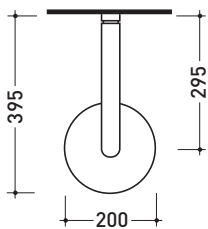

Free-standing shower mixer with overhead and handshower

Complements: **Line accessories: TWO**
Line accessories: HOOP

Package dim. **122 x 48 x 22 cm** | Weight **16,5 kg** | Pz. Pallet n° -

vista zenitale / zenital view

Concealed shower set with overhead, mixer and handshower

Complements: **Line accessories: TWO**
Line accessories: HOOP

Package dim. **120 x 31 x 15 cm** | Weight **6,5 kg** | Pz. Pallet n° -

vista frontale / frontal view

Complements: **Line accessories: TWO**
Line accessories: HOOP

Package dim. **48 x 33 x 9 cm** | Weight **3 kg** | Pz. Pallet n° -

vista zenitale / zenital view

vista frontale / frontal view

vista laterale / lateral view

Package dim. **39 x 24 x 16 cm** | Weight **4 kg** | Pz. Pallet n° -

vista zenitale / zenital view

vista frontale / frontal view

vista laterale / lateral view

size in mm

january 2014

BRASS: glossy finish

Chrome