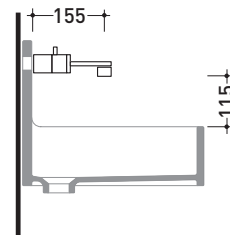

Package dim. **39 x 17 x 8 cm** | Weight **2,8 kg** | Pz. Pallet n° -

vista frontale / frontal view

vista laterale / lateral view

vista zenitale / zenital view

size in mm

january 2014

BRASS: glossy finish

Chrome

Package dim. **39 x 17 x 8 cm** | Weight **3 kg** | Pz. Pallet n° -

vista frontale / frontal view

vista laterale / lateral view

vista zenitale / zenital view

size in mm

january 2014

BRASS: glossy finish

Chrome

Package dim. **39 x 17 x 8 cm** | Weight **2,2 kg** | Pz. Pallet n° -

vista frontale / frontal view

vista laterale / lateral view

vista zenitale / zenital view

size in mm

january 2014

BRASS: glossy finish

Chrome