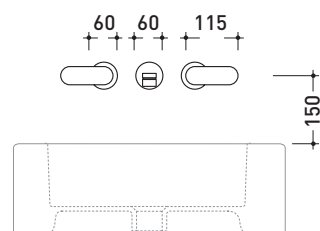

Package dim. **39 x 17 x 8 cm** | Weight **2,8 kg** | Pz. Pallet n° -

vista frontale / frontal view

vista laterale / lateral view

vista zenitale / zenital view

size in mm

january 2014

BRASS: glossy finish

Chrome

Package dim. **39 x 17 x 8 cm** | Weight **3 kg** | Pz. Pallet n° -

vista frontale / frontal view

vista laterale / lateral view

vista zenitale / zenital view

size in mm

january 2014

BRASS: glossy finish

Chrome

Package dim. **39 x 17 x 8 cm** | Weight **2,2 kg** | Pz. Pallet n° -

vista frontale / frontal view

vista laterale / lateral view

vista zenitale / zenital view

size in mm

january 2014

BRASS: glossy finish

Chrome