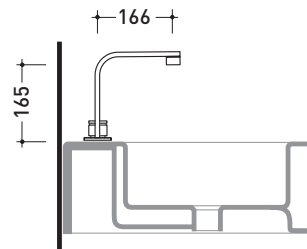

vista laterale / lateral view