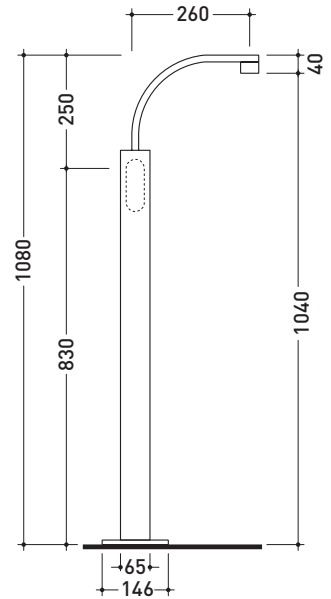

Package dim. **39 x 17 x 8 cm** | Weight **2,8 kg** | Pz. Pallet n° -

vista frontale / frontal view

vista laterale / lateral view

vista zenitale / zenital view

size in mm

january 2014

BRASS: glossy finish

Chrome

113052/F

Free-standing basin mixer

Complements: **Line accessories:** TWO
Line accessories: HOOP

Package dim. 125 x 31 x 20 cm | Weight 11,5 kg | Pz. Pallet n° -

vista zenitale / zenital view

vista frontale / frontal view

Complements: **Line accessories: TWO**
Line accessories: HOOP

Package dim. **40 x 18 x 9 cm** | Weight **2,5 kg** | Pz. Pallet n° -

vista laterale / lateral view

vista frontale / frontal view

vista zenitale / zenital view

Concealed shower mixer

Complements: **Line accessories: TWO**
Line accessories: HOOP

Package dim. **18 x 17 x 9 cm** | Weight **1 kg** | Pz. Pallet n° -

vista zenitale / zenital view

vista frontale / frontal view