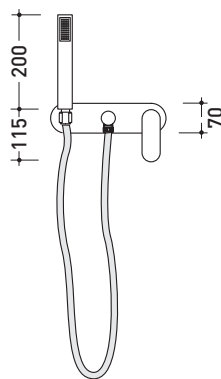

Concealed shower set with overhead, mixer and handshower

Complements: **Line accessories: TWO**
Line accessories: HOOP

Package dim. **120 x 31 x 15 cm** | Weight **6,5 kg** | Pz. Pallet n° -

vista frontale / frontal view

Complements: **Line accessories: TWO**
Line accessories: HOOP

Package dim. **48 x 33 x 9 cm** | Weight **3 kg** | Pz. Pallet n° -

vista zenitale / zenital view

vista frontale / frontal view

vista laterale / lateral view

size in mm

january 2014

BRASS: glossy finish

Chrome

design **LUDOVICA+ROBERTO PALOMBA** and **SERGIO MORI** 2003

112081

Concealed shower mixer with diverter and hand-shower

Complements: **Line accessories: TWO**
Line accessories: HOOP

Package dim. **39 x 24 x 16 cm** | Weight **4 kg** | Pz. Pallet n° -

vista zenitale / zenital view

vista frontale / frontal view

vista laterale / lateral view

size in mm

january 2014

BRASS: glossy finish

Chrome