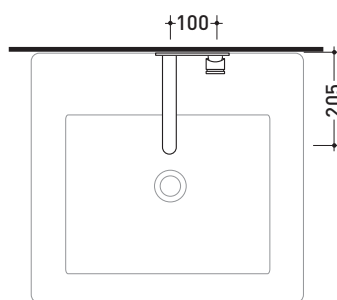

Package dim. **39 x 17 x 8 cm** | Weight **2,8 kg** | Pz. Pallet n° -

vista frontale / frontal view

vista laterale / lateral view

vista zenitale / zenital view

size in mm

january 2014

BRASS: glossy finish

Chrome

Package dim. **39 x 17 x 8 cm** | Weight **3 kg** | Pz. Pallet n° -

vista frontale / frontal view

vista laterale / lateral view

vista zenitale / zenital view

size in mm

january 2014

BRASS: glossy finish

Chrome