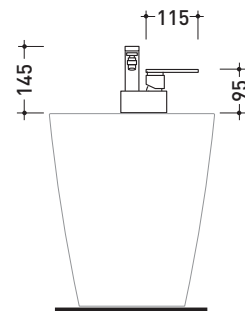

Package dim. **39 x 17 x 8 cm** | Weight **2,2 kg** | Pz. Pallet n° -

vista frontale / frontal view

vista laterale / lateral view

vista zenitale / zenital view

size in mm

january 2014

BRASS: glossy finish

Chrome

113052/F

Free-standing basin mixer

Complements: **Line accessories:** TWO
Line accessories: HOOP

Package dim. 125 x 31 x 20 cm | Weight 11,5 kg | Pz. Pallet n° -

vista zenitale / zenital view

vista frontale / frontal view

Complements: **Line accessories: TWO**
Line accessories: HOOP

Package dim. **40 x 18 x 9 cm** | Weight **2,5 kg** | Pz. Pallet n° -

vista laterale / lateral view

vista frontale / frontal view

vista zenitale / zenital view

Concealed shower mixer

Complements: **Line accessories: TWO**
Line accessories: HOOP

Package dim. **18 x 17 x 9 cm** | Weight **1 kg** | Pz. Pallet n° -

vista zenitale / zenital view

vista frontale / frontal view