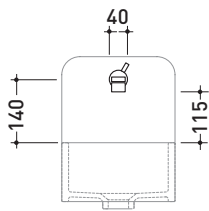

Package dim. **39 x 17 x 8 cm** | Weight **2,8 kg** | Pz. Pallet n° -

vista frontale / frontal view

vista laterale / lateral view

vista zenitale / zenital view

size in mm

january 2014

BRASS: glossy finish

Chrome

Package dim. **39 x 17 x 8 cm** | Weight **3 kg** | Pz. Pallet n° -

vista frontale / frontal view

vista laterale / lateral view

vista zenitale / zenital view

size in mm

january 2014

BRASS: glossy finish

Chrome

Package dim. **39 x 17 x 8 cm** | Weight **2,2 kg** | Pz. Pallet n° -

vista frontale / frontal view

vista laterale / lateral view

vista zenitale / zenital view

size in mm

january 2014

BRASS: glossy finish

Chrome

Concealed shower mixer

Complements: **Line accessories: TWO**
Line accessories: HOOP

Package dim. **18 x 17 x 9 cm** | Weight **1 kg** | Pz. Pallet n° -

vista zenitale / zenital view

vista frontale / frontal view