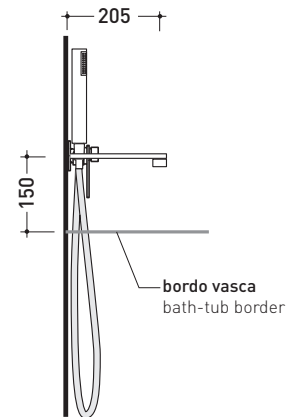

vista zenitale / zenital view

vista frontale / frontal view

vista laterale / lateral view

size in mm

january 2014

BRASS: glossy finish

Chrome

design **LUDOVICA+ROBERTO PALOMBA** and **SERGIO MORI** 2003

112570

Concealed bath set with spout, mixer and hand-shower

Complements: **Line accessories: TWO**
Line accessories: HOOP

Package dim. **40 x 24 x 16 cm** | Weight **4,7 kg** | Pz. Pallet n° -

vista zenitale / zenital view

vista frontale / frontal view

vista laterale / lateral view

size in mm

january 2014

BRASS: glossy finish

Chrome