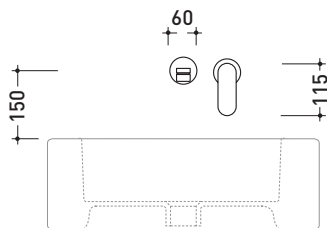

design **LUDOVICA+ROBERTO PALOMBA** and **SERGIO MORI** 2003

113059

Wall-mounted single-lever basin mixer
(stop&go drain included)

Complements: **Line accessories: TWO**
Line accessories: HOOP

Package dim. **39 x 17 x 8 cm** | Weight **3 kg** | Pz. Pallet n° -

vista frontale / frontal view