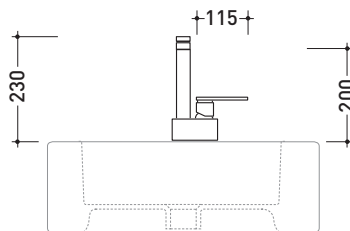

Package dim. **39 x 17 x 8 cm** | Weight **3 kg** | Pz. Pallet n° -

vista frontale / frontal view

vista laterale / lateral view

vista zenitale / zenital view

size in mm

january 2014

BRASS: glossy finish

Chrome

Package dim. **39 x 17 x 8 cm** | Weight **2,2 kg** | Pz. Pallet n° -

vista frontale / frontal view

vista laterale / lateral view

vista zenitale / zenital view

size in mm

january 2014

BRASS: glossy finish

Chrome

One

→ FLAMINIA.

design **LUDOVICA+ROBERTO PALOMBA** and **SERGIO MORI** 2003

113055/F

Single lever basin mixer (stop&go drain included)

Complements: **Line accessories: TWO**
Line accessories: HOOP

Package dim. **40 x 24 x 16 cm** | Weight **3 kg** | Pz. Pallet n° -

113052/F

Free-standing basin mixer

Complements: **Line accessories:** TWO
Line accessories: HOOP

Package dim. 125 x 31 x 20 cm | Weight 11,5 kg | Pz. Pallet n° -

vista zenitale / zenital view

vista frontale / frontal view