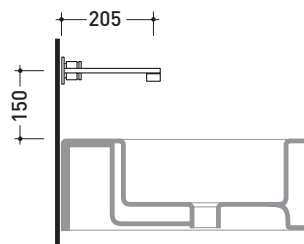

Package dim. **39 x 17 x 8 cm** | Weight **2,8 kg** | Pz. Pallet n° -

vista frontale / frontal view

vista laterale / lateral view

vista zenitale / zenital view

size in mm

january 2014

BRASS: glossy finish

Chrome

Package dim. **39 x 17 x 8 cm** | Weight **3 kg** | Pz. Pallet n° -

vista frontale / frontal view

vista laterale / lateral view

vista zenitale / zenital view

size in mm

january 2014

BRASS: glossy finish

Chrome

Package dim. **39 x 17 x 8 cm** | Weight **2,2 kg** | Pz. Pallet n° -

vista frontale / frontal view

vista laterale / lateral view

vista zenitale / zenital view

size in mm

january 2014

BRASS: glossy finish

Chrome