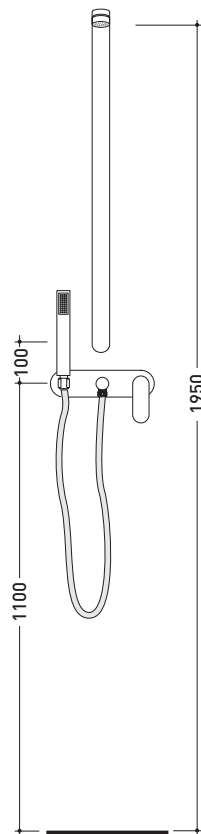

Concealed shower mixer

Complements: **Line accessories: TWO**
Line accessories: HOOP

Package dim. **18 x 17 x 9 cm** | Weight **1 kg** | Pz. Pallet n° -

vista zenitale / zenital view

vista frontale / frontal view

Free-standing shower mixer with overhead and handshower

Complements: **Line accessories: TWO**
Line accessories: HOOP

Package dim. **122 x 48 x 22 cm** | Weight **16,5 kg** | Pz. Pallet n° -

vista zenitale / zenital view

Concealed shower set with overhead, mixer and handshower

Complements: **Line accessories: TWO**
Line accessories: HOOP

Package dim. **120 x 31 x 15 cm** | Weight **6,5 kg** | Pz. Pallet n° -

vista frontale / frontal view

Complements: **Line accessories: TWO**
Line accessories: HOOP

Package dim. **48 x 33 x 9 cm** | Weight **3 kg** | Pz. Pallet n° -

vista zenitale / zenital view

vista frontale / frontal view

vista laterale / lateral view