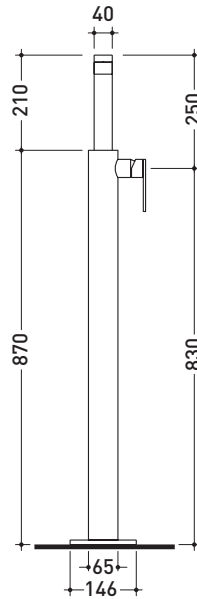

Package dim. **39 x 17 x 8 cm** | Weight **2,2 kg** | Pz. Pallet n° -

vista frontale / frontal view

vista laterale / lateral view

vista zenitale / zenital view

size in mm

january 2014

BRASS: glossy finish

Chrome

113052/F

Free-standing basin mixer

Complements: **Line accessories:** TWO
Line accessories: HOOP

Package dim. 125 x 31 x 20 cm | Weight 11,5 kg | Pz. Pallet n° -

vista zenitale / zenital view

vista frontale / frontal view

Complements: **Line accessories: TWO**
Line accessories: HOOP

Package dim. **40 x 18 x 9 cm** | Weight **2,5 kg** | Pz. Pallet n° -

vista laterale / lateral view

vista frontale / frontal view

vista zenitale / zenital view

Concealed shower mixer

Complements: **Line accessories: TWO**
Line accessories: HOOP

Package dim. **18 x 17 x 9 cm** | Weight **1 kg** | Pz. Pallet n° -

vista zenitale / zenital view

vista frontale / frontal view