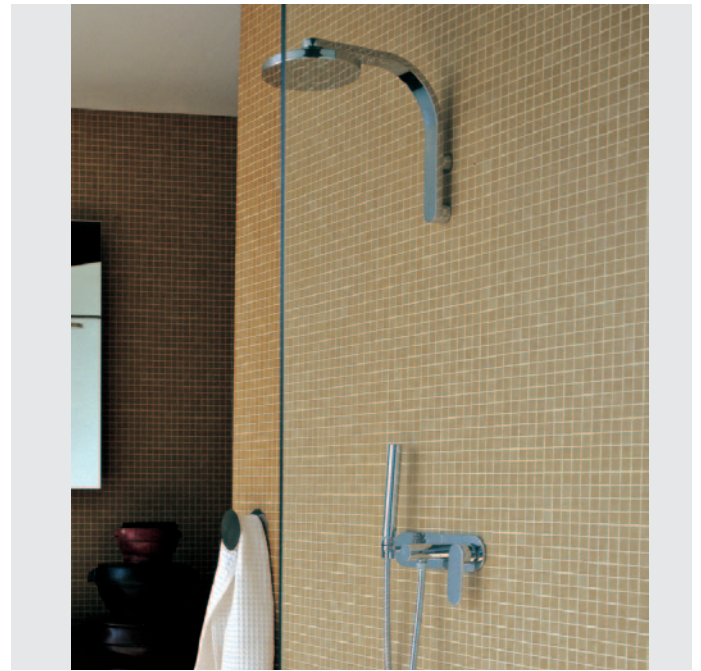

design **LUDOVICA+ROBERTO PALOMBA** and **SERGIO MORI** 2003

112550

Concealed shower set with overhead, mixer and handshower

Complements: **Line accessories:** TWO
Line accessories: HOOP

Package dim. **48 x 40 x 30 cm** | Weight **7 kg** | Pz. Pallet n° -