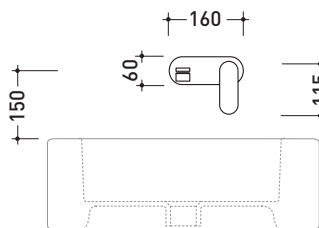

Package dim. **39 x 17 x 8 cm** | Weight **2,8 kg** | Pz. Pallet n° -

vista frontale / frontal view

vista laterale / lateral view

vista zenitale / zenital view

size in mm

january 2014

BRASS: glossy finish

Chrome

Package dim. **39 x 17 x 8 cm** | Weight **3 kg** | Pz. Pallet n° -

vista frontale / frontal view

vista laterale / lateral view

vista zenitale / zenital view

size in mm

january 2014

BRASS: glossy finish

Chrome

Package dim. **39 x 17 x 8 cm** | Weight **2,2 kg** | Pz. Pallet n° -

vista frontale / frontal view

vista laterale / lateral view

vista zenitale / zenital view

size in mm

january 2014

BRASS: glossy finish

Chrome