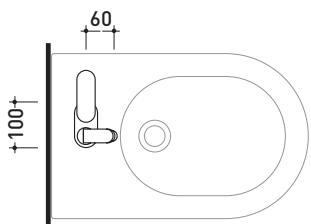

Package dim. **39 x 17 x 8 cm** | Weight **2,2 kg** | Pz. Pallet n° -

vista frontale / frontal view

vista laterale / lateral view

vista zenitale / zenital view

size in mm

january 2014

BRASS: glossy finish

Chrome

113052/F

Free-standing basin mixer

Complements: **Line accessories:** TWO
Line accessories: HOOP

Package dim. 125 x 31 x 20 cm | Weight 11,5 kg | Pz. Pallet n° -

vista zenitale / zenital view

vista frontale / frontal view

Complements: **Line accessories: TWO**
Line accessories: HOOP

Package dim. **40 x 18 x 9 cm** | Weight **2,5 kg** | Pz. Pallet n° -

vista laterale / lateral view

vista frontale / frontal view

vista zenitale / zenital view

Concealed shower mixer

Complements: **Line accessories: TWO**
Line accessories: HOOP

Package dim. **18 x 17 x 9 cm** | Weight **1 kg** | Pz. Pallet n° -

vista zenitale / zenital view

vista frontale / frontal view