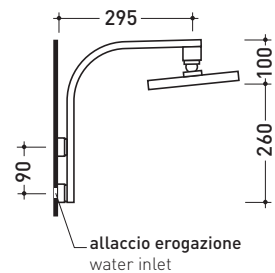

Free-standing shower mixer with overhead and handshower

Complements: **Line accessories: TWO**
Line accessories: HOOP

Package dim. **122 x 48 x 22 cm** | Weight **16,5 kg** | Pz. Pallet n° -

vista zenitale / zenital view

Concealed shower set with overhead, mixer and handshower

Complements: **Line accessories: TWO**
Line accessories: HOOP

Package dim. **120 x 31 x 15 cm** | Weight **6,5 kg** | Pz. Pallet n° -

vista frontale / frontal view

vista laterale / lateral view

size in mm

january 2014

BRASS: glossy finish

Chrome

design **LUDOVICA+ROBERTO PALOMBA** and **SERGIO MORI** 2003

112084

Wall-mounted overhead shower

Complements: **Line accessories: TWO**
Line accessories: HOOP

Package dim. **48 x 33 x 9 cm** | Weight **3 kg** | Pz. Pallet n° -

vista zenitale / zenital view

vista frontale / frontal view

vista laterale / lateral view