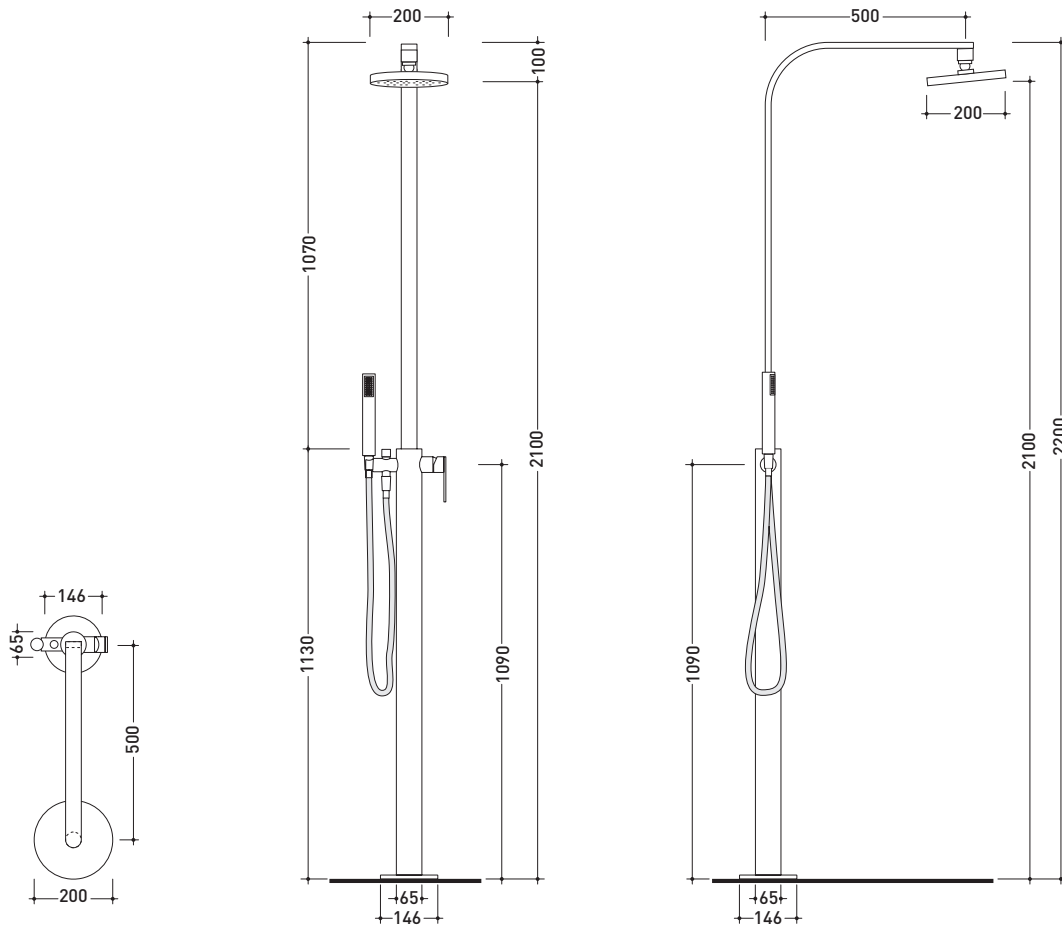

Package dim. **39 x 17 x 8 cm** | Weight **2,8 kg** | Pz. Pallet n° -

vista frontale / frontal view

vista laterale / lateral view

vista zenitale / zenital view

size in mm

january 2014

BRASS: glossy finish

Chrome

Concealed shower mixer

Complements: **Line accessories: TWO**
Line accessories: HOOP

Package dim. **18 x 17 x 9 cm** | Weight **1 kg** | Pz. Pallet n° -

vista zenitale / zenital view

vista frontale / frontal view

112540

1/2" concealed automatic rapid-flow lever to suit urinal

Complements: **Line accessories: TWO**
Line accessories: HOOP

Package dim. **39 x 17 x 8 cm** | Weight **1,7 kg** | Pz. Pallet n° -

vista zenitale / zenital view

Free-standing shower mixer with overhead and handshower

Complements: **Line accessories: TWO**
Line accessories: HOOP

Package dim. **122 x 48 x 22 cm** | Weight **16,5 kg** | Pz. Pallet n° -

vista zenitale / zenital view