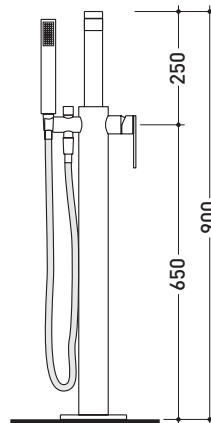

vista frontale / frontal view