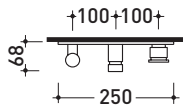

Complements: **Line accessories: TWO**
Line accessories: HOOP

Package dim. **48 x 33 x 9 cm** | Weight **3 kg** | Pz. Pallet n° -

vista zenitale / zenital view

vista frontale / frontal view

vista laterale / lateral view

Package dim. **39 x 24 x 16 cm** | Weight **4 kg** | Pz. Pallet n° -

vista zenitale / zenital view

vista frontale / frontal view

vista laterale / lateral view

size in mm

january 2014

BRASS: glossy finish

Chrome