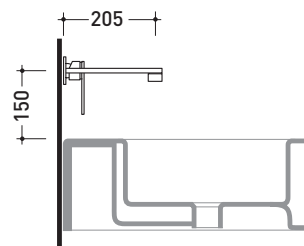

Package dim. **39 x 17 x 8 cm** | Weight **2,8 kg** | Pz. Pallet n° -

vista frontale / frontal view

vista laterale / lateral view

vista zenitale / zenital view

size in mm

january 2014

BRASS: glossy finish

Chrome

Package dim. **39 x 17 x 8 cm** | Weight **3 kg** | Pz. Pallet n° -

vista frontale / frontal view

vista laterale / lateral view

vista zenitale / zenital view

size in mm

january 2014

BRASS: glossy finish

Chrome

Package dim. **39 x 17 x 8 cm** | Weight **2,2 kg** | Pz. Pallet n° -

vista frontale / frontal view

vista laterale / lateral view

vista zenitale / zenital view

size in mm

january 2014

BRASS: glossy finish

Chrome