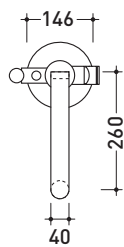

One

➔ FLAMINIA.

design **LUDOVICA+ROBERTO PALOMBA** and **SERGIO MORI** 2003

112580

Free-standing bath set with spout, mixer and hand-shower

Complements: **Line accessories: TWO**
Line accessories: HOOP

Package dim. **127 x 31 x 20 cm** | Weight **11,5 kg** | Pz. Pallet n° -

vista zenitale / zenital view