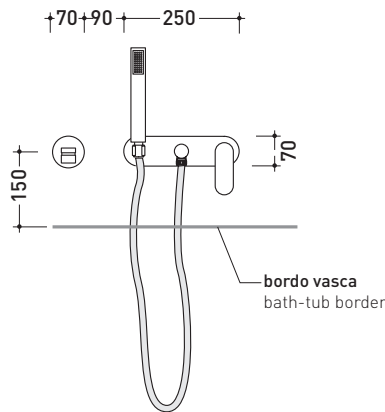

Concealed shower set with overhead, mixer and handshower with extension to suit Plate sower system

Complements: Line accessories: TWO
Line accessories: HOOP

Package dim. 45 x 36 x 25 cm | Weight 7,5 kg | Pz. Pallet n° -

design **LUDOVICA+ROBERTO PALOMBA** and **SERGIO MORI** 2003

112580

Free-standing bath set with spout, mixer and hand-shower

Complements: **Line accessories: TWO**
Line accessories: HOOP

Package dim. **127 x 31 x 20 cm** | Weight **11,5 kg** | Pz. Pallet n° -

112570

Concealed bath set with spout, mixer and hand-shower

Complements: **Line accessories: TWO**
Line accessories: HOOP

Package dim. **40 x 24 x 16 cm** | Weight **4,7 kg** | Pz. Pallet n° -

vista zenitale / zenital view

vista frontale / frontal view

vista laterale / lateral view

size in mm

january 2014

BRASS: glossy finish

Chrome