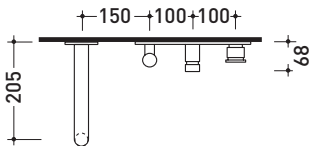

vista zenitale / zenital view

vista frontale / frontal view

vista laterale / lateral view

size in mm

january 2014

BRASS: glossy finish

Chrome

design **LUDOVICA+ROBERTO PALOMBA** and **SERGIO MORI** 2003

112570

Concealed bath set with spout, mixer and hand-shower

Complements: **Line accessories: TWO**
Line accessories: HOOP

Package dim. **40 x 24 x 16 cm** | Weight **4,7 kg** | Pz. Pallet n° -

vista zenitale / zenital view