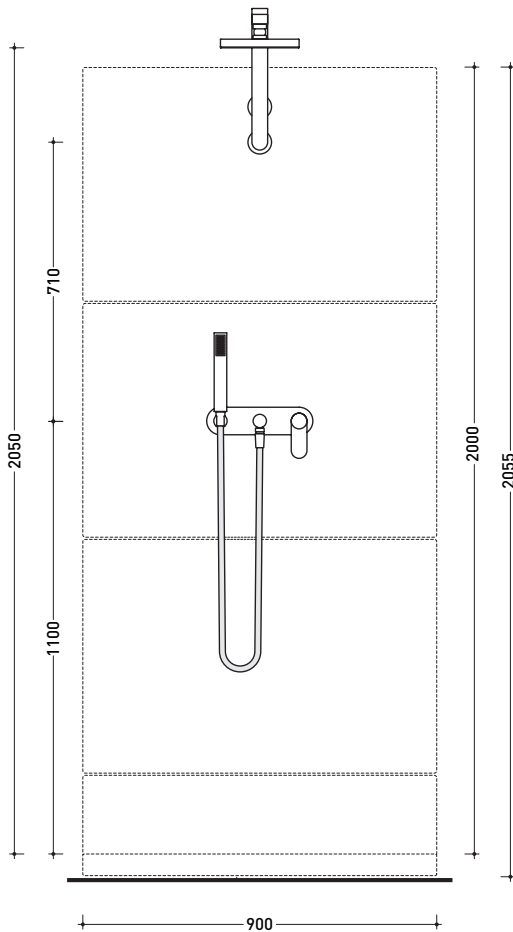

Complements: **Line accessories: TWO**
Line accessories: HOOP

Package dim. **48 x 33 x 9 cm** | Weight **3 kg** | Pz. Pallet n° -

vista zenitale / zenital view

vista frontale / frontal view

vista laterale / lateral view

Package dim. **39 x 24 x 16 cm** | Weight **4 kg** | Pz. Pallet n° -

vista zenitale / zenital view

vista frontale / frontal view

vista laterale / lateral view

size in mm

january 2014

BRASS: glossy finish

Chrome

design **LUDOVICA+ROBERTO PALOMBA** and **SERGIO MORI** 2003

112550

Concealed shower set with overhead, mixer and handshower

Complements: **Line accessories:** TWO
Line accessories: HOOP

Package dim. **48 x 40 x 30 cm** | Weight **7 kg** | Pz. Pallet n° -

Concealed shower set with overhead, mixer and handshower with extension to suit Plate sower system

Complements: Line accessories: TWO
Line accessories: HOOP

Package dim. 45 x 36 x 25 cm | Weight 7,5 kg | Pz. Pallet n° -