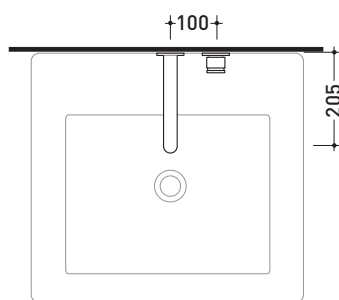

vista zenitale / zenital view

size in mm

january 2014

BRASS: glossy finish

Chrome