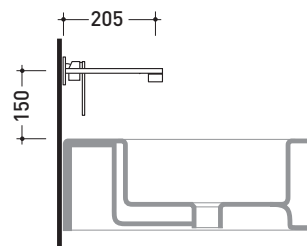

vista laterale / lateral view