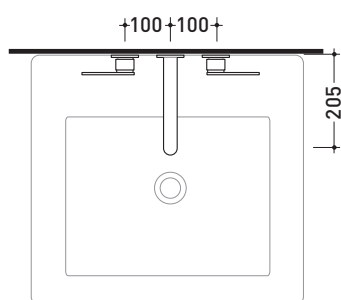

Package dim. **39 x 17 x 8 cm** | Weight **2,8 kg** | Pz. Pallet n° -

vista frontale / frontal view

vista laterale / lateral view

vista zenitale / zenital view

size in mm

january 2014

BRASS: glossy finish

Chrome