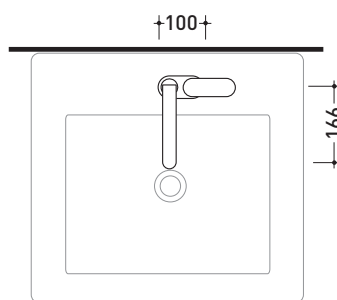

vista zenitale / zenital view

size in mm

january 2014

BRASS: glossy finish

Chrome