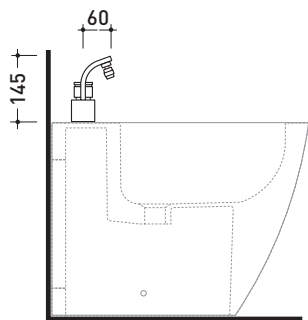

Package dim. **39 x 17 x 8 cm** | Weight **2,2 kg** | Pz. Pallet n° -

vista frontale / frontal view

vista laterale / lateral view

vista zenitale / zenital view

size in mm

january 2014

BRASS: glossy finish

Chrome

113052/F

Free-standing basin mixer

Complements: **Line accessories:** TWO
Line accessories: HOOP

Package dim. 125 x 31 x 20 cm | Weight 11,5 kg | Pz. Pallet n° -

vista zenitale / zenital view

vista frontale / frontal view

Complements: **Line accessories: TWO**
Line accessories: HOOP

Package dim. **40 x 18 x 9 cm** | Weight **2,5 kg** | Pz. Pallet n° -

vista laterale / lateral view

vista frontale / frontal view

vista zenitale / zenital view

Concealed shower mixer

Complements: **Line accessories: TWO**
Line accessories: HOOP

Package dim. **18 x 17 x 9 cm** | Weight **1 kg** | Pz. Pallet n° -

vista zenitale / zenital view

vista frontale / frontal view