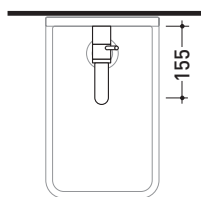

Package dim. **39 x 17 x 8 cm** | Weight **2,8 kg** | Pz. Pallet n° -

vista frontale / frontal view

vista laterale / lateral view

vista zenitale / zenital view

size in mm

january 2014

BRASS: glossy finish

Chrome

Package dim. **39 x 17 x 8 cm** | Weight **3 kg** | Pz. Pallet n° -

vista frontale / frontal view

vista laterale / lateral view

vista zenitale / zenital view

size in mm

january 2014

BRASS: glossy finish

Chrome

Package dim. **39 x 17 x 8 cm** | Weight **2,2 kg** | Pz. Pallet n° -

vista frontale / frontal view

vista laterale / lateral view

vista zenitale / zenital view

size in mm

january 2014

BRASS: glossy finish

Chrome