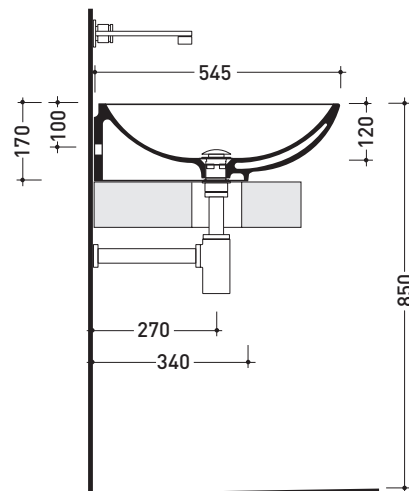

Package dim. 87 x 18,5 x 59,5 cm | Weight 30,3 kg | Pz. Pallet n° 10

UNI EN 14688 - CL20 Dop-No14688

vista zenitale / zenital view

foro consigliato sul piano
suggested hole on the top

vista zenitale / zenital view

Package dim. **95 x 18 x 59,5 cm** | Weight **30,3 kg** | Pz. Pallet n° **10**

CE UNI EN 14688 - CL00 Dop-No14688

vista zenitale / zenital view

vista zenitale / zenital view

vista frontale / frontal view

sezione longitudinale / section

sizes in mm

Please consider a 2% tolerance on indicated measurements

CERAMIC: glossy finish

matt finish

iridescent finish

5083 Nuda 60

Countertop - wall hung single-hole basin 60 cm

•WITH OVERFLOW

Package dim. 60 x 19 x 56 cm | Weight 17,4 kg | Pz. Pallet n° 20

CE UNI EN 14688 - CL20 Dop-No14688

vista zenitale / zenital view

foro consigliato sul piano
suggested hole on the top

vista zenitale / zenital view