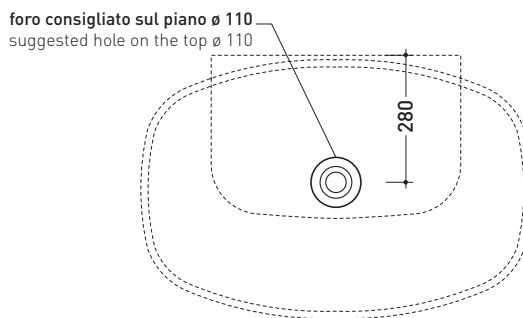

5080 Nuda 85

Countertop - wall hung basin 85 cm

•WITHOUT OVERFLOW •WITHOUT TAP LEDGE

Complements: **Solid shelf** (SL8081)
Forty6 shelf (F68081)
Make-Up bench (MKP150 - MKP180)
Compono System bench (CSM90 - CSM135R/L - CSP135R/L - CSP180D)
Line taps basin: ONE - NOKE' - SI
Line accessories: TWO - HOOP - NOKE' - FOLD

Package dim. 87 x 18,5 x 59,5 cm | Weight 28,6 kg | Pz. Pallet n° 10

CE UNI EN 14688 - CL00 Dop-No14688

vista zenitale / zenital view

vista zenitale / zenital view

vista frontale / frontal view

sezione longitudinale / section

sizes in mm

Please consider a 2% tolerance on indicated measurements

CERAMIC: glossy finish

matt finish

iridescent finish

5081 Nuda 85

Countertop - wall hung basin 85 cm with tap ledge

•WITH OVERFLOW •ARRANGED FOR THREE HOLES TAP

Package dim. **95 x 18 x 59,5 cm** | Weight **30,3 kg** | Pz. Pallet n° **10**

CE UNI EN 14688 - CL00 Dop-No14688

vista zenitale / zenital view

vista zenitale / zenital view

vista frontale / frontal view

sezione longitudinale / section