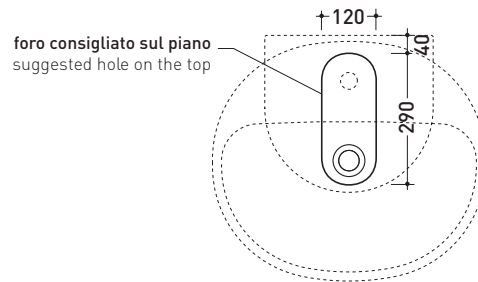

foro consigliato sul piano
suggested hole on the top

vista zenitale / zenital view