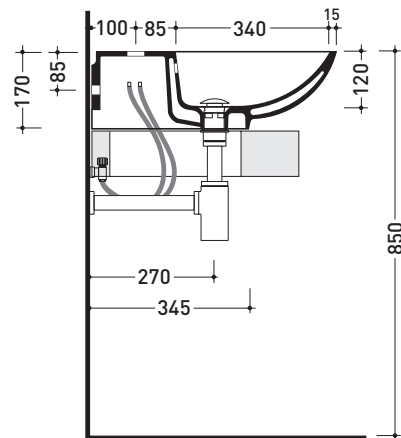

Package dim. **95 x 18 x 59,5 cm** | Weight **30,3 kg** | Pz. Pallet n° **10**

CE UNI EN 14688 - CL00 Dop-No14688

vista zenitale / zenital view

vista zenitale / zenital view

vista frontale / frontal view

sezione longitudinale / section

sizes in mm

Please consider a 2% tolerance on indicated measurements

CERAMIC: glossy finish

matt finish

iridescent finish

5083 Nuda 60

Countertop - wall hung single-hole basin 60 cm

•WITH OVERFLOW

Package dim. 60 x 19 x 56 cm | Weight 17,4 kg | Pz. Pallet n° 20

CE UNI EN 14688 - CL20 Dop-No14688

vista zenitale / zenital view

foro consigliato sul piano
suggested hole on the top

vista zenitale / zenital view

vista frontale / frontal view

sezione longitudinale / section

sizes in mm

Please consider a 2% tolerance on indicated measurements

CERAMIC: glossy finish

matt finish

iridescent finish