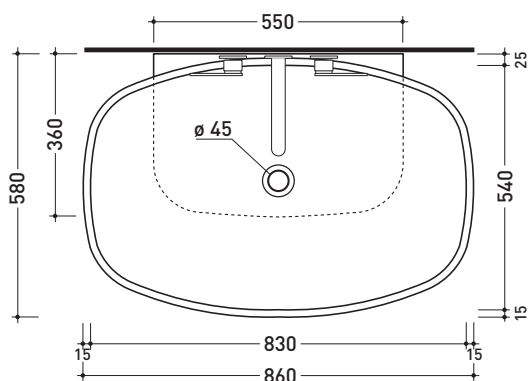

5080 Nuda 85

Countertop - wall hung basin 85 cm

•WITHOUT OVERFLOW •WITHOUT TAP LEDGE

Complements: **Solid shelf** (SL8081)
Forty6 shelf (F68081)
Make-Up bench (MKP150 - MKP180)
Compono System bench (CSM90 - CSM135R/L - CSP135R/L - CSP180D)
Line taps basin: ONE - NOKE' - SI
Line accessories: TWO - HOOP - NOKE' - FOLD

Package dim. 87 x 18,5 x 59,5 cm | Weight 28,6 kg | Pz. Pallet n° 10

CE UNI EN 14688 - CL00 Dop-No14688

vista zenitale / zenital view

vista zenitale / zenital view

vista frontale / frontal view

sezione longitudinale / section

sizes in mm

Please consider a 2% tolerance on indicated measurements

CERAMIC: glossy finish

matt finish

iridescent finish

5081 Nuda 85

Countertop - wall hung basin 85 cm with tap ledge

•WITH OVERFLOW •ARRANGED FOR THREE HOLES TAP

Package dim. **95 x 18 x 59,5 cm** | Weight **30,3 kg** | Pz. Pallet n° **10**

CE UNI EN 14688 - CL00 Dop-No14688

vista zenitale / zenital view

vista zenitale / zenital view

vista frontale / frontal view

sezione longitudinale / section