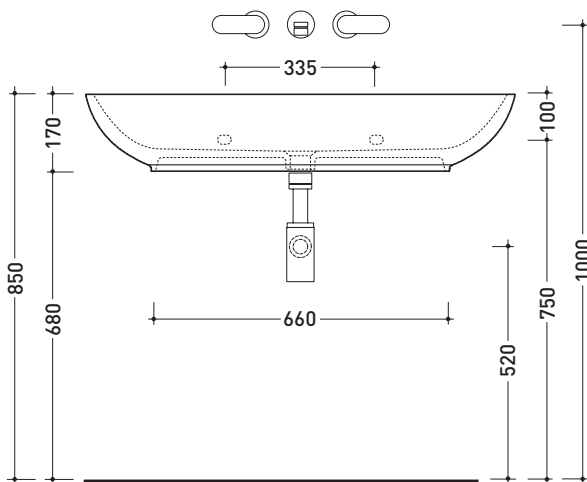

Package dim. **95 x 18 x 59,5 cm** | Weight **30,3 kg** | Pz. Pallet n° **10**

CE UNI EN 14688 - CL00 Dop-No14688

vista zenitale / zenital view

vista zenitale / zenital view

vista frontale / frontal view

sezione longitudinale / section

sizes in mm

Please consider a 2% tolerance on indicated measurements

CERAMIC: glossy finish

matt finish

iridescent finish

5083 Nuda 60

Countertop - wall hung single-hole basin 60 cm

•WITH OVERFLOW