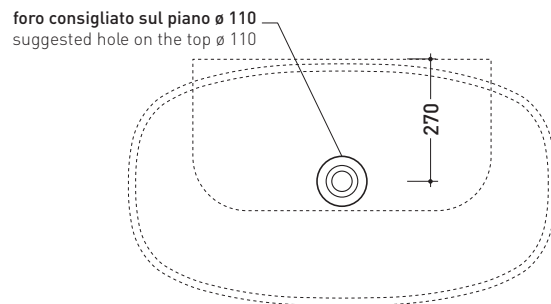

vista frontale / frontal view

sezione longitudinale / section

sizes in mm

Please consider a 2% tolerance on indicated measurements

CERAMIC: glossy finish

matt finish

iridescent finish

5082 Nuda 95

Countertop - wall hung basin 95 cm

•WITHOUT OVERFLOW •WITHOUT TAP LEDGE

Complements: **Solid shelf** (SL5082)
Forty6 shelf (F65082)
Make-Up bench (MKP150 - MKP180)
Line taps basin: ONE - NOKE' - SI
Line accessories: TWO - HOOP - NOKE' - FOLD

Package dim. **95 x 18 x 59,5 cm** | Weight **30,3 kg** | Pz. Pallet n° **10**

CE UNI EN 14688 - CL00 Dop-No14688

vista zenitale / zenital view

vista zenitale / zenital view

vista frontale / frontal view

sezione longitudinale / section