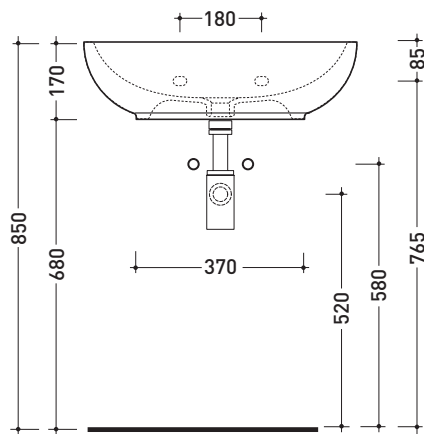

Package dim. **95 x 18 x 59,5 cm** | Weight **30,3 kg** | Pz. Pallet n° **10**

CE UNI EN 14688 - CL00 Dop-No14688

vista zenitale / zenital view

vista zenitale / zenital view

vista frontale / frontal view

sezione longitudinale / section

sizes in mm

Please consider a 2% tolerance on indicated measurements

CERAMIC: glossy finish

matt finish

iridescent finish

5083 Nuda 60

Countertop - wall hung single-hole basin 60 cm

•WITH OVERFLOW

Package dim. 60 x 19 x 56 cm | Weight 17,4 kg | Pz. Pallet n° 20

CE UNI EN 14688 - CL20 Dop-No14688

vista zenitale / zenital view

foro consigliato sul piano
suggested hole on the top

vista zenitale / zenital view

vista frontale / frontal view

sezione longitudinale / section

sizes in mm

Please consider a 2% tolerance on indicated measurements

CERAMIC: glossy finish

matt finish

iridescent finish