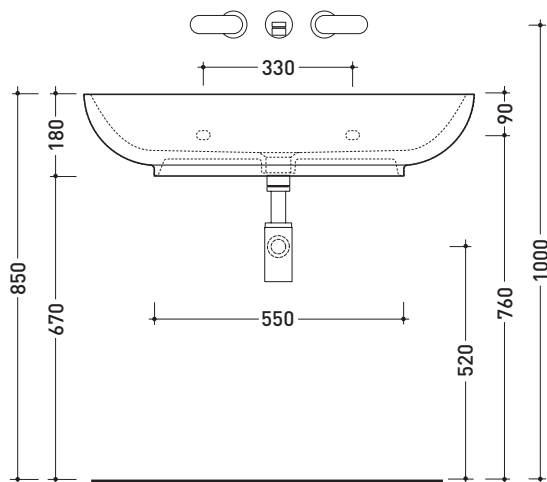

5080 Nuda 85

Countertop - wall hung basin 85 cm

•WITHOUT OVERFLOW •WITHOUT TAP LEDGE

Complements: **Solid shelf** (SL8081)
Forty6 shelf (F68081)
Make-Up bench (MKP150 - MKP180)
Compono System bench (CSM90 - CSM135R/L - CSP135R/L - CSP180D)
Line taps basin: ONE - NOKE' - SI
Line accessories: TWO - HOOP - NOKE' - FOLD

Package dim. 87 x 18,5 x 59,5 cm | Weight 28,6 kg | Pz. Pallet n° 10

CE UNI EN 14688 - CL00 Dop-No14688

vista zenitale / zenital view

vista zenitale / zenital view

vista frontale / frontal view

sezione longitudinale / section

sizes in mm

Please consider a 2% tolerance on indicated measurements

CERAMIC: glossy finish

matt finish

iridescent finish

5081 Nuda 85

Countertop - wall hung basin 85 cm with tap ledge

•WITH OVERFLOW •ARRANGED FOR THREE HOLES TAP