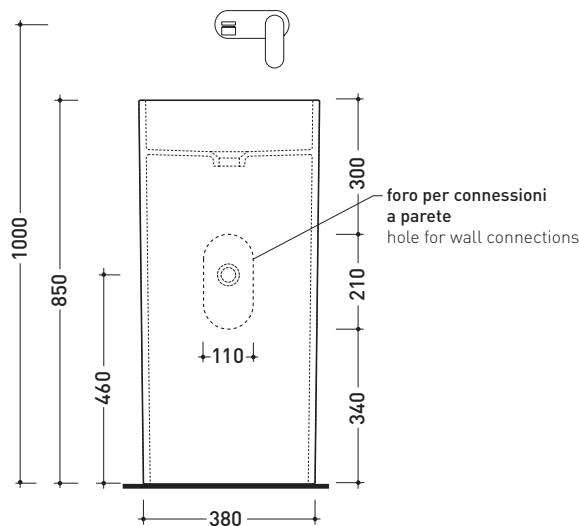

Monowash

➔ **FLAMINIA.**

design **GIULIO CAPPELLINI**

2005

MW40P Monowash 40

Wall column-basin 40 cm

(floor fixing kit art. 9005 included)

• WITHOUT OVERFLOW • WITHOUT TAP LEDGE

Complements: **Line wall-taps basin: ONE - NOKÈ - SI**
Line accessories: TWO - HOOP - NOKÈ - FOLD

Technical accessories: **Chrome siphon (SIFL/CR)**
Stop & Go drain (PLSG)
Ceramic Stop&Go drain (PLCE)

Package dim. **42,5 x 42,5 x 90 cm** | Weight **45 kg** | Pz. Pallet n° **4**

CE UNI EN 14688 - CL00 Dop-No14688

vista zenitale / zenital view

vista frontale / frontal view

sezione longitudinale / section

sizes in mm

Please consider a 2% tolerance on indicated measurements

CERAMIC: glossy finish

Package dim. **42,5 x 42,5 x 90 cm** | Weight **45 kg** | Pz. Pallet n° **4**

CE UNI EN 14688 - CL00 Dop-No14688

vista zenitale / zenital view

allaccio scarico tramite
 raccordo tecnico per lavabo in
 PP 40/50 mm con morsetto
 drainage connection: use a PP
 40/50 mm connector for
 washbasin with holdfast