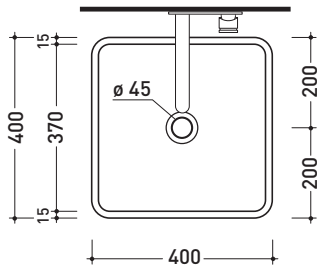

Monowash

➔ **FLAMINIA.**

design **GIULIO CAPPELLINI**

2005

MW40P Monowash 40

Wall column-basin 40 cm

(floor fixing kit art. 9005 included)

• WITHOUT OVERFLOW • WITHOUT TAP LEDGE

Complements: **Line wall-taps basin: ONE - NOKÈ - SI**
Line accessories: TWO - HOOP - NOKÈ - FOLD

Technical accessories: **Chrome siphon (SIFL/CR)**
Stop & Go drain (PLSG)
Ceramic Stop&Go drain (PLCE)

Package dim. **42,5 x 42,5 x 90 cm** | Weight **45 kg** | Pz. Pallet n° **4**

CE UNI EN 14688 - CL00 Dop-No14688

vista zenitale / zenital view

vista frontale / frontal view

sezione longitudinale / section

sizes in mm

Please consider a 2% tolerance on indicated measurements

CERAMIC: glossy finish

Package dim. **42,5 x 42,5 x 90 cm** | Weight **45 kg** | Pz. Pallet n° **4**

CE UNI EN 14688 - CL00 Dop-No14688

vista zenitale / zenital view

allaccio scarico tramite
 raccordo tecnico per lavabo in
 PP 40/50 mm con morsetto
 drainage connection: use a PP
 40/50 mm connector for
 washbasin with holdfast