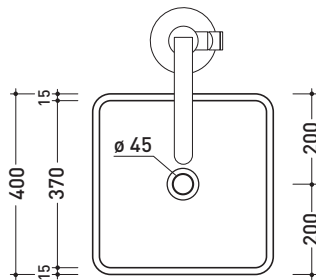

CE UNI EN 14688 - CL00 Dop-No14688

vista zenitale / zenital view

vista frontale / frontal view

sezione longitudinale / section

sizes in mm

Please consider a 2% tolerance on indicated measurements

CERAMIC: glossy finish

• WITHOUT OVERFLOW • WITHOUT TAP LEDGE

Complements: **Line taps basin free-standing: ONE - FOLD**
Line accessories: TWO - HOOP - NOKÉ - FOLD

Technical accessories: **Stop & Go drain (PLSG)**
Ceramic Stop&Go drain (PLCE)

Package dim. **42,5 x 42,5 x 90 cm** | Weight **45 kg** | Pz. Pallet n° **4**

CE UNI EN 14688 - CL00 Dop-No14688

vista zenitale / zenital view

allaccio scarico tramite
 raccordo tecnico per lavabo in
 PP 40/50 mm con morsetto
 drainage connection: use a PP
 40/50 mm connector for
 washbasin with holdfast

vista zenitale / zenital view

vista frontale / frontal view

sezione longitudinale / section

piletta per lavabo
 stop & go 1" 1/4
 stop&go drain for
 washbasin 1" 1/4

gruppo sifone per lavabo
 1" 1/4- 40 mm (in dotazione)
 siphon kit for washbasin 1" 1/4-
 40 mm (included in the box)