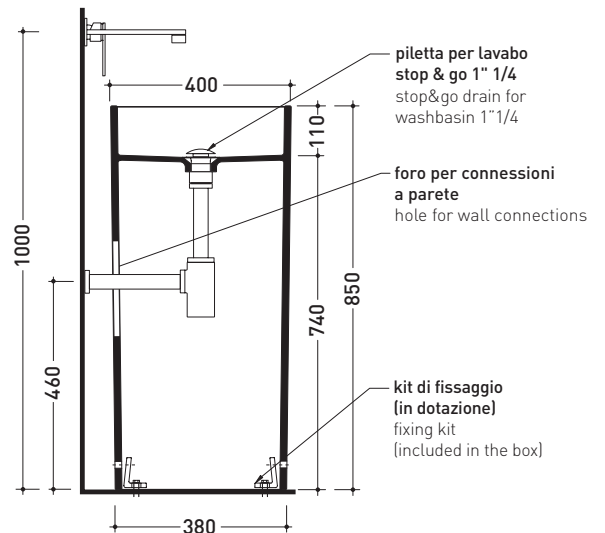

Monowash

➔ **FLAMINIA.**

design **GIULIO CAPPELLINI**

2005

MW40P Monowash 40

Wall column-basin 40 cm

(floor fixing kit art. 9005 included)

• WITHOUT OVERFLOW • WITHOUT TAP LEDGE

Complements: **Line wall-taps basin: ONE - NOKÈ - SI**
Line accessories: TWO - HOOP - NOKÈ - FOLD

Technical accessories: **Chrome siphon (SIFL/CR)**
Stop & Go drain (PLSG)
Ceramic Stop&Go drain (PLCE)

Package dim. **42,5 x 42,5 x 90 cm** | Weight **45 kg** | Pz. Pallet n° **4**

CE UNI EN 14688 - CL00 Dop-No14688

vista zenitale / zenital view

vista frontale / frontal view

sezione longitudinale / section

sizes in mm

Please consider a 2% tolerance on indicated measurements

CERAMIC: glossy finish

Package dim. **42,5 x 42,5 x 90 cm** | Weight **45 kg** | Pz. Pallet n° **4**

CE UNI EN 14688 - CL00 Dop-No14688

vista zenitale / zenital view

allaccio scarico tramite
 raccordo tecnico per lavabo in
 PP 40/50 mm con morsetto
 drainage connection: use a PP
 40/50 mm connector for
 washbasin with holdfast