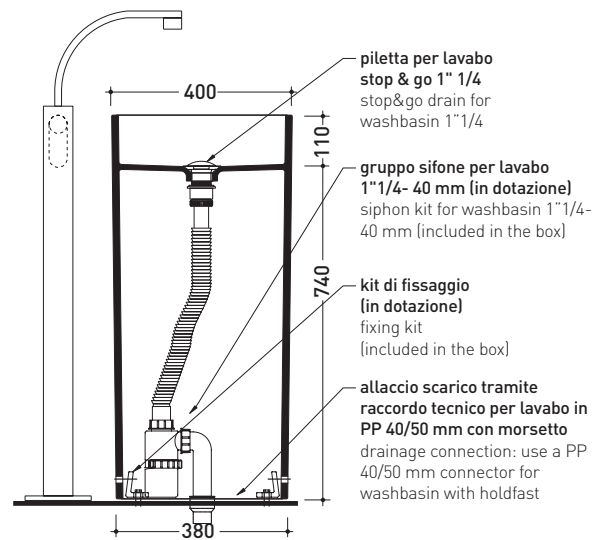

• WITHOUT OVERFLOW • WITHOUT TAP LEDGE

Complements: **Line taps basin free-standing: ONE - FOLD**
Line accessories: TWO - HOOP - NOKÉ - FOLD

Technical accessories: **Stop & Go drain (PLSG)**
Ceramic Stop&Go drain (PLCE)

Package dim. **42,5 x 42,5 x 90 cm** | Weight **45 kg** | Pz. Pallet n° **4**

CE UNI EN 14688 - CL00 Dop-No14688

vista zenitale / zenital view

allaccio scarico tramite
 raccordo tecnico per lavabo in
 PP 40/50 mm con morsetto
 drainage connection: use a PP
 40/50 mm connector for
 washbasin with holdfast

vista zenitale / zenital view

vista frontale / frontal view

sezione longitudinale / section

piletta per lavabo
 stop & go 1" 1/4
 stop&go drain for
 washbasin 1" 1/4

gruppo sifone per lavabo
 1" 1/4- 40 mm (in dotazione)
 siphon kit for washbasin 1" 1/4-
 40 mm (included in the box)

kit di fissaggio
 (in dotazione)
 fixing kit
 (included in the box)

allaccio scarico tramite
 raccordo tecnico per lavabo in
 PP 40/50 mm con morsetto
 drainage connection: use a PP
 40/50 mm connector for
 washbasin with holdfast