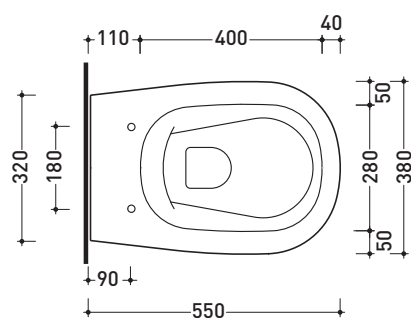

Technical accessories: **Universal fixing bracket for wall hung wc/bidet** (41/P)

Package dim. | Weight **20,5 kg** | Pz. Pallet n°

CE UNI EN 997

Dop-No997

vista zenitale / zenital view

vista laterale / lateral view

sezione longitudinale / section

vista retro / back view

sizes in mm

Please consider a 2% tolerance on indicated measurements

CERAMIC: glossy finish

matt finish

IO 2.0

→ **FLAMINIA.**