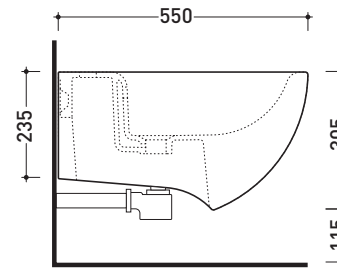

vista laterale / lateral view