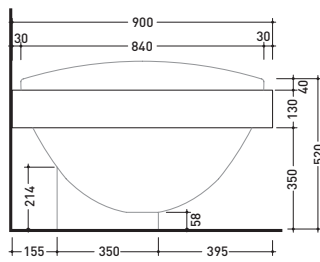

vista laterale / lateral view