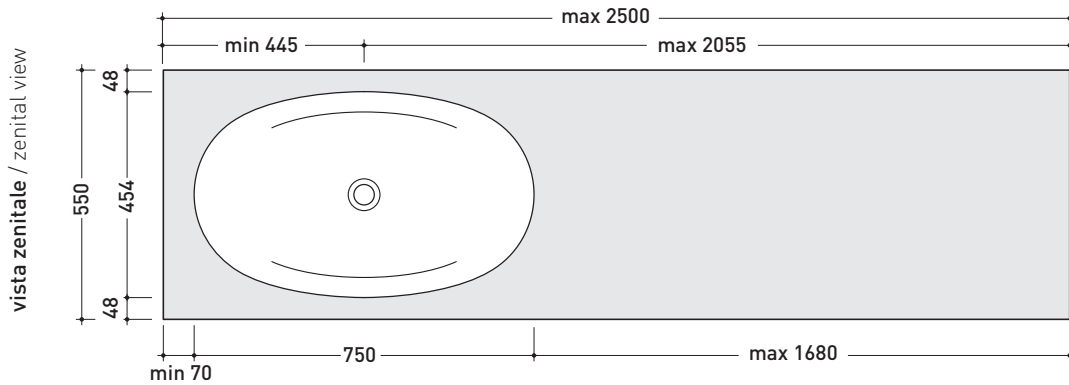

Tap holes are not made on this article by Flaminia