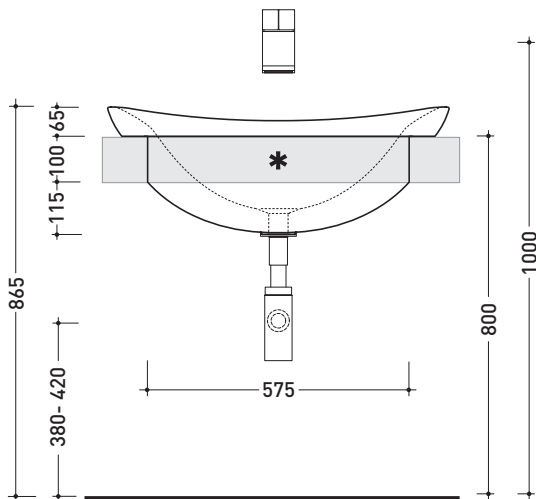

- Technical accessories: **Chrome space saving basin siphon** (SIFL03)
Stop & Go drain (PLSG)
CERAMIC Stop & Go drain (PLCE)
Two piece set chrome tap filters (RF026)

Package dim. **75 x 28 x 46 cm** | Weight **22 kg** | Pz. Pallet n° **10**

CE UNI EN 14688 - CL00 Dop-No14688

vista zenitale / zenital view

vista laterale / lateral view

vista frontale / frontal view

sezione longitudinale / section

sizes in mm

Please consider a 2% tolerance on indicated measurements