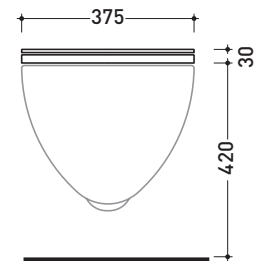

sezione longitudinale / section

vista retro / back view

sizes in mm

Please consider a 2% tolerance on indicated measurements

CERAMIC: glossy finish

matt finish

IO 2.0

→ **FLAMINIA.**

vista zenitale / zenital view

vista laterale / lateral view

vista frontale / frontal view

sizes in mm

THERMOSETTING: glossy finish

matt finish

<http://www.ceramicaflaminia.it/it/products/294-io>

©ceramicaflaminiaspa - All rights reserved. Unauthorized copying, publication, reproduction as well as partial reproduction are prohibited