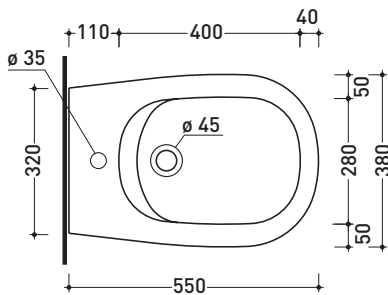

CE UNI EN 14528 - CL20 Dop-No14528

vista zenitale / zenital view