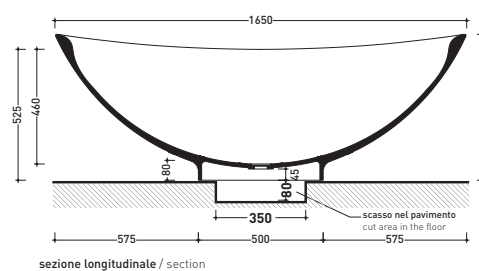

Capacità Max / Max Capacity 140 L.
Peso Netto / Net Weight 110 Kg.

sizes in mm

PIETRALUCE: glossy finish

matt finish

design **ALEXANDER DURINGER** and **STEFANO ROSINI** 2004

IO70SM

Pietraluce free-standing bath-tub 165 cm
 (drainage system and fixing kit included art. SIFVA)

Complements: **Line taps bath-tub:** ONE - NOKE' - SI - FOLD
Line accessories: TWO - HOOP - NOKE' - FOLD

Package dim. **190 x 85 x 72 cm** | Weight **140 kg** | Pz. Pallet n° **1**

UNI EN 14516 - CLO Dop-No14516

Capacità Max / Max Capacity 140 L.
Peso Netto / Net Weight 110 Kg.

sizes in mm

PIETRALUCE: glossy finish

matt finish

design **ALEXANDER DURINGER** and **STEFANO ROSINI** 2004

I084

Recessed bath-tub in Pietraluce 193 cm - SHELF NOT INCLUDED
 (drainage system and fixing kit included art. SIFVA)