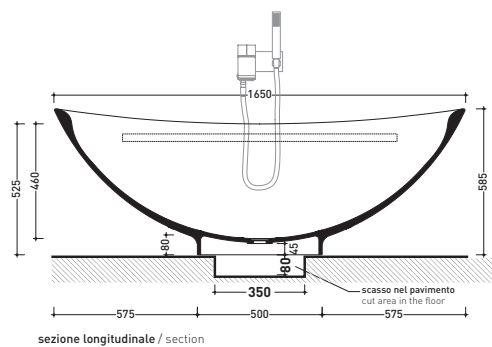

sizes in mm

Please consider a 2% tolerance on indicated measurements

CERAMIC: glossy finish

matt finish

design **ALEXANDER DURINGER** and **STEFANO ROSINI** 2004

IO70

Pietraluce bath-tub 165 cm with back to wall shelf
(drainage system and fixing kit included art. SIFVA)

Complements: **Line taps bath-tub:** ONE - NOKE' - SI - FOLD
Line accessories: TWO - HOOP - NOKE' - FOLD

Package dim. **190 x 85 x 72 cm** | Weight **140 kg** | Pz. Pallet n° **1**

UNI EN 14516 - CLO Dop-No14516

Capacità Max / Max Capacity 140 L.
Peso Netto / Net Weight 110 Kg.

sizes in mm

PIETRALUCE: glossy finish

matt finish

design **ALEXANDER DURINGER** and **STEFANO ROSINI** 2004

IO70SM

Pietraluce free-standing bath-tub 165 cm
 (drainage system and fixing kit included art. SIFVA)