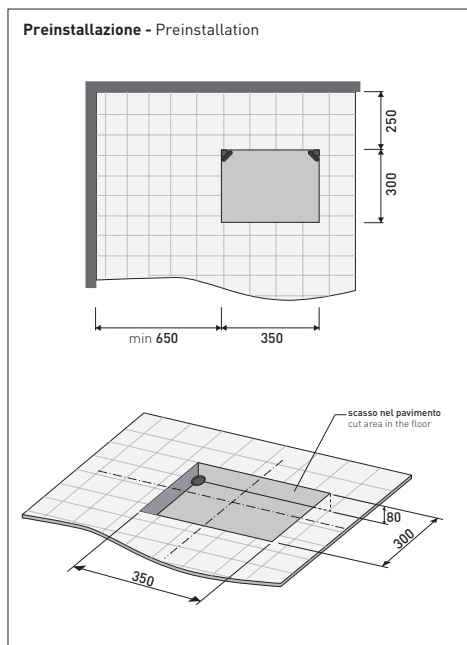

UNI EN 14516 - CLO Dop-No14516