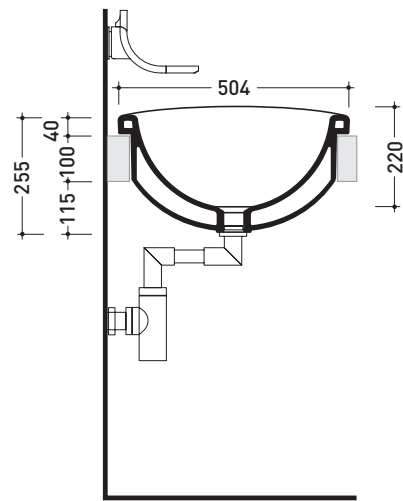

- Technical accessories: **Chrome space saving basin siphon** (SIFL03)
Stop & Go drain (PLSG)
CERAMIC Stop & Go drain (PLCE)
Two piece set chrome tap filters (RF026)

Package dim. **60 x 28 x 51,5 cm** | Weight **21 kg** | Pz. Pallet n° **12**

UNI EN 14688 - CL00 Dop-No14688

vista zenitale / zenital view

vista laterale / lateral view

vista frontale / frontal view

sezione longitudinale / section

sizes in mm

Please consider a 2% tolerance on indicated measurements