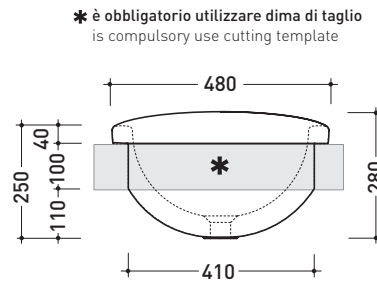

* è obbligatorio utilizzare dima di taglio
is compulsory use cutting template

vista laterale / lateral view