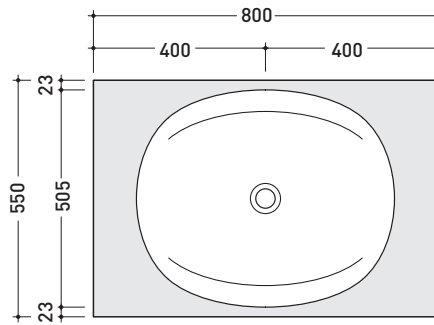

Technical accessories: **Universal fixing bracket for wall hung wc/bidet** (41/P)

Package dim. | Weight **20,5 kg** | Pz. Pallet n°

CE UNI EN 997

Dop-No997

vista zenitale / zenital view

vista laterale / lateral view

Package dim. | Weight **19 kg** | Pz. Pallet n°

CE UNI EN 14528 - CL20 Dop-No14528

vista zenitale / zenital view

vista laterale / lateral view

sezione longitudinale / section

kit di fissaggio Fischer (in dotazione)
 Fischer fixing kit (included in the box)

light oak dark oak

design **ALEXANDER DURINGER** and **STEFANO ROSINI** 2004

IO60M1

Shelf 80 x 55 x h 10 cm with centred hole suitable for IO60 basin
(fixing brackets included)

- Complements:
- IO60 recessed basin (IO4260)
 - Make-Up mirrors and lamps
 - Simple furnishing and mirrors
 - Compono System furnishing and mirrors
 - Hot/Cold mirror (SPHC)
 - Left/Right mirror (SPLR)
 - Line mirrors (BASC20 - BASC30)

Package dim. 162 x 60 x 15 cm | Weight | Pz. Pallet n° -

Tap holes are not made on this article by Flaminia

vista zenitale / zenital view

vista frontale / frontal view

sizes in mm

PIETRALUCE: glossy finish