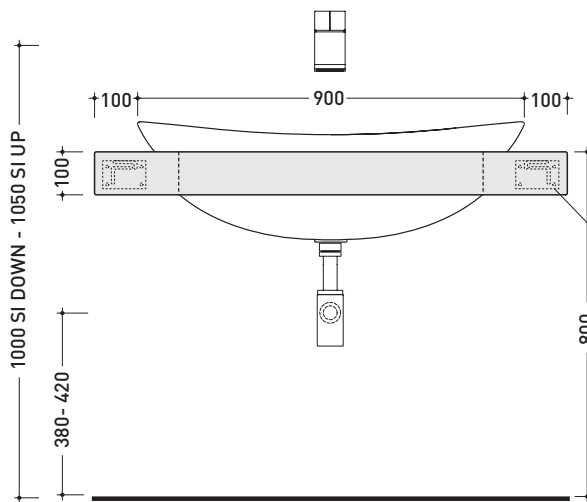

vista frontale / frontal view