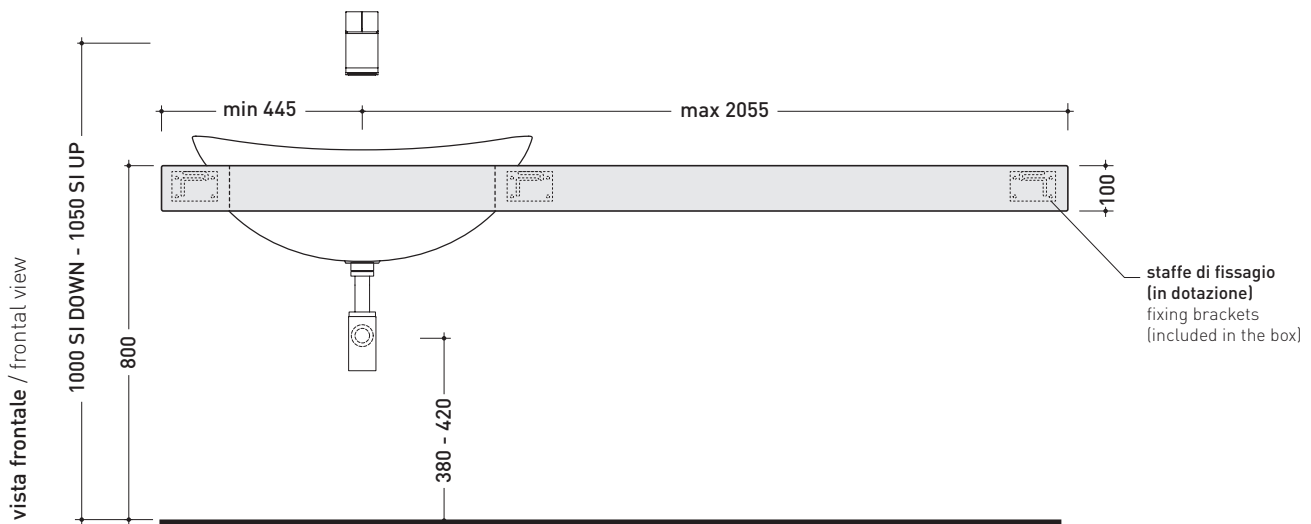

REFERENCE TO THE COMPULSORY ORDER FORM