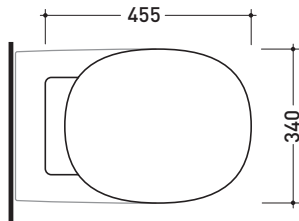

IOCW04

Wrapping seat & cover

Complements: **IO back to wall wc** (I0117)

Package dim. **54 x 34 x 8 cm** | Weight **2,5 kg** | Pz. Pallet n° -

vista zenitale / zenital view

vista laterale / lateral view

vista frontale / frontal view

sizes in mm

THERMOSETTING: glossy finish

white

design **ALEXANDER DURINGER** and **STEFANO ROSINI** 2004

IOCW05

Soft-closing wrapping seat & cover

Complements: **IO** back to wall wc (I0117)

Package dim. **54 x 34 x 8 cm** | Weight **2,5 kg** | Pz. Pallet n° -