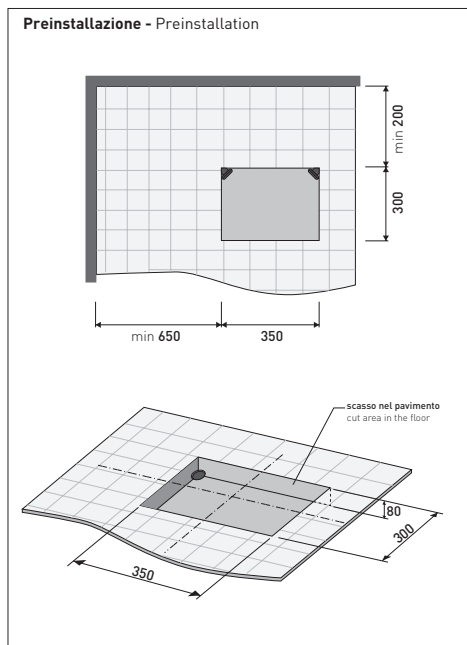

UNI EN 14516 - CLO Dop-No14516

Capacità Max / Max Capacity 140 L.
Peso Netto / Net Weight 110 Kg.