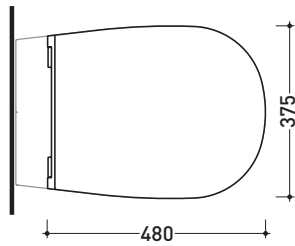

IO 2.0

→ **FLAMINIA.**

design **ALEXANDER DURINGER** and **STEFANO ROSINI** 2016

IOCW07

SLIM Soft-closing thermosetting seat&cover with quick-release hinges

Complements: Wall hung wc IO 2.0 (I0118G)

Package dim.	Weight	Pz. Pallet n°

vista zenitale / zenital view