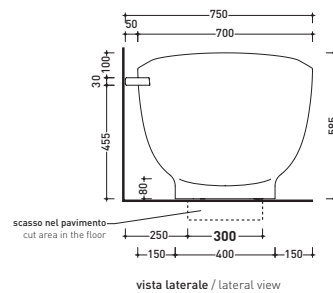

Capacità Max / Max Capacity 140 L.
Peso Netto / Net Weight 110 Kg.