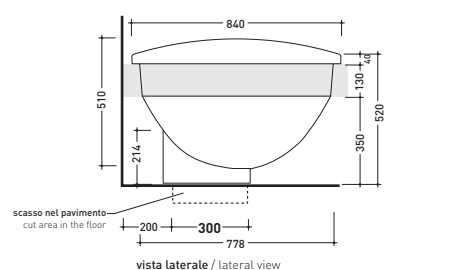

design **ALEXANDER DURINGER** and **STEFANO ROSINI** 2004

I084

Recessed bath-tub in Pietraluce 193 cm - SHELF NOT INCLUDED
(drainage system and fixing kit included art. SIFVA)

Complements: **Line taps bath-tub:** ONE - NOKE' - SI - FOLD
Line accessories: TWO - HOOP - NOKE' - FOLD

Package dim. **206 x 93 x 72 cm** | Weight **150 kg** | Pz. Pallet n° **1**

UNI EN 14516 - CLO Dop-No14516

Capacità Max / Max Capacity 150 L.
Peso Netto / Net Weight 150 Kg.

sizes in mm

PIETRALUCE: glossy finish

matt finish