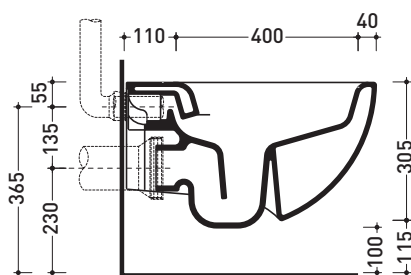

Technical accessories: **Universal fixing bracket for wall hung wc/bidet** (41/P)

Package dim. | Weight **20,5 kg** | Pz. Pallet n°

CE UNI EN 997

Dop-No997

vista zenitale / zenital view

vista laterale / lateral view

sezione longitudinale / section

vista retro / back view

sizes in mm

Please consider a 2% tolerance on indicated measurements

CERAMIC: glossy finish

matt finish

IO 2.0

→ **FLAMINIA.**