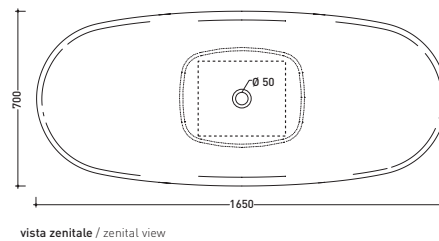

sizes in mm

Please consider a 2% tolerance on indicated measurements

CERAMIC: glossy finish

matt finish

design **ALEXANDER DURINGER** and **STEFANO ROSINI** 2004

IO70

Pietraluce bath-tub 165 cm with back to wall shelf
(drainage system and fixing kit included art. SIFVA)

Complements: **Line taps bath-tub:** ONE - NOKE' - SI - FOLD
Line accessories: TWO - HOOP - NOKE' - FOLD

Package dim. **190 x 85 x 72 cm** | Weight **140 kg** | Pz. Pallet n° **1**

UNI EN 14516 - CLO Dop-No14516

Capacità Max / Max Capacity 140 L.
Peso Netto / Net Weight 110 Kg.

sizes in mm

PIETRALUCE: glossy finish

matt finish

design **ALEXANDER DURINGER** and **STEFANO ROSINI** 2004

IO70SM

Pietraluce free-standing bath-tub 165 cm
 (drainage system and fixing kit included art. SIFVA)