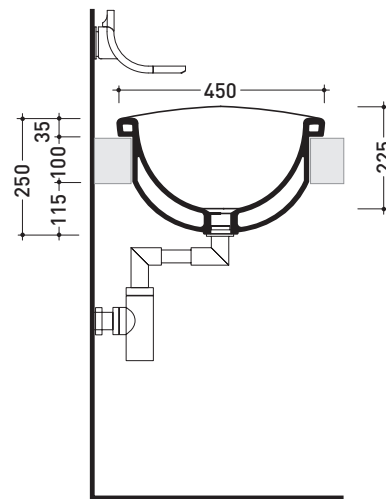

- Technical accessories: **Chrome space saving basin siphon** (SIFL03)
Stop & Go drain (PLSG)
CERAMIC Stop & Go drain (PLCE)
Two piece set chrome tap filters (RF026)

Package dim. **75 x 28 x 46 cm** | Weight **22 kg** | Pz. Pallet n° **10**

CE UNI EN 14688 - CL00 Dop-No14688

vista zenitale / zenital view

vista laterale / lateral view

vista frontale / frontal view

sezione longitudinale / section

sizes in mm

Please consider a 2% tolerance on indicated measurements