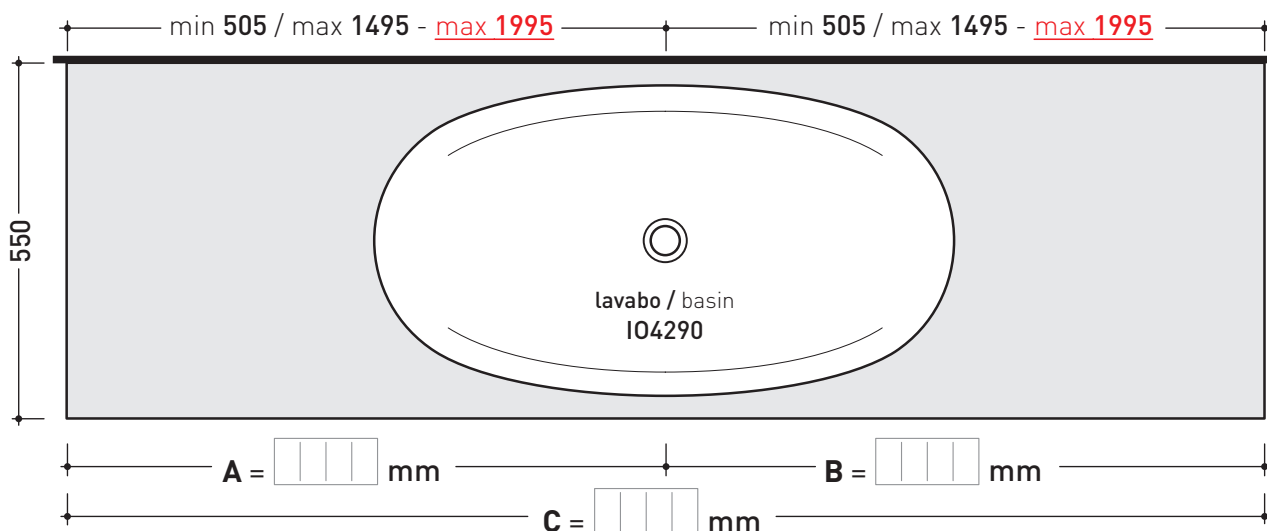

MODULO PER LA REALIZZAZIONE DELLE MENSOLE **IO** A MISURA PER ART. **IO4290**
IO CUSTOMIZED SHELVES FOR ART. IO4290 FORM

E' obbligatorio fotocopiare questa pagina, compilarla con cura e allegarla all'ordine.
Is compulsory to photocopy this page, carefully fill in and attach to the order.

➔➔ **1** DETTAGLI ORDINE / ORDER DETAILS

cliente - client _____

ordine - order n: _____ data - date: _____ ref.: _____

annotazioni - notes _____

➔➔ **2** SCELTA ARTICOLO / ITEM CHOICE

E' importante consultare prima la scheda tecnica relativa
It's important to consult before the technical detail

- ☐ art. **IO90M2**
  mensola / shelf da / from 110 a / to 150 cm
- ☐ art. **IO90M3**
  mensola / shelf da / from 150 a / to 200 cm
- ☐ art. **IO90M4**
  mensola / shelf da / from 110 a / to 250 cm
  (solo in Pietraluce / only in Pietraluce)

➔➔ **3** SCELTA MATERIALE / MATERIAL SELECTION

PIETRALUCE

- ☐ bianco - white
- ☐ grigio - grey
- ☐ beige - beige
- ☐ rosa - pink
- ☐ blu ultram. - marine blue
- ☐ grafite - graphite
- ☐ nero - black
- ☐ sabbia - sand
- ☐ rosso cuoio - red
- ☐ azzurro - light blue
- ☐ latte - milky white
- ☐ gr. lava - lava grey

FINITURE LEGNO / WOOD FINISHES

- ☐ rovere moro - dark oak
- ☐ rovere sbiancato - light oak

FINITURE MATRIX / MATRIX FINISHES

- ☐ T. wengè - T. wengè
- ☐ T. caffè - T. coffee
- ☐ T. tabacco - T. tobacco

➔➔ **4** SCELTA MISURE / MEASURES

➔ **FLAMINIA.**

• **A** = misura interasse lavabo da sinistra / left distance of basin. • **C** = misura totale della mensola / total length of the shelf.
• **B** = misura interasse lavabo da destra / right distance of basin. • verificare sempre che / verify that: **A + B = C.**