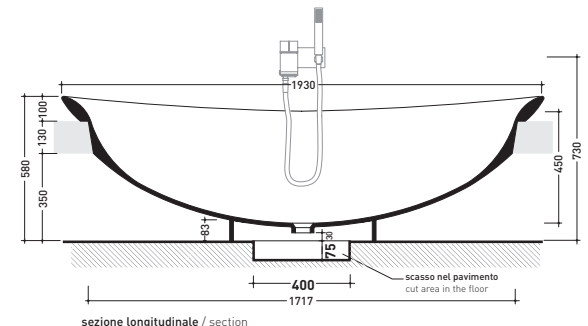

design **ALEXANDER DURINGER** and **STEFANO ROSINI** 2004

I084

Recessed bath-tub in Pietraluce 193 cm - SHELF NOT INCLUDED
(drainage system and fixing kit included art. SIFVA)

Complements: **Line taps bath-tub:** ONE - NOKE' - SI - FOLD
Line accessories: TWO - HOOP - NOKE' - FOLD

Package dim. **206 x 93 x 72 cm** | Weight **150 kg** | Pz. Pallet n° **1**

UNI EN 14516 - CLO Dop-No14516

Capacità Max / Max Capacity 150 L.
Peso Netto / Net Weight 150 Kg.

sizes in mm

PIETRALUCE: glossy finish

matt finish