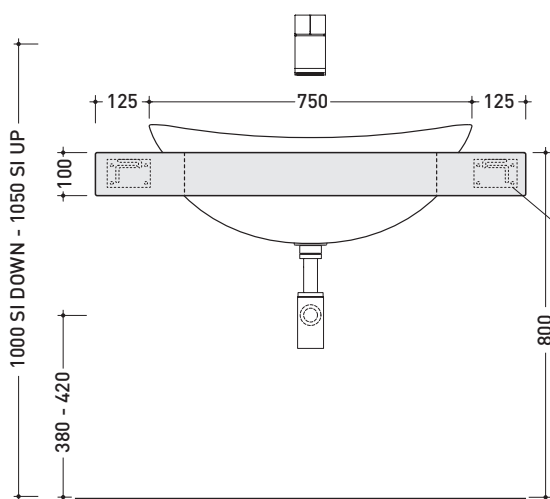

- **A** = misura interasse lavabo da sinistra / left distance of basin.
- **B** = misura interasse lavabo da destra / right distance of basin.
- **C** = misura totale del piano / total length of the shelf.
- verificare sempre che / verify that: **A + B + C = D.**

design **ALEXANDER DURINGER** and **STEFANO ROSINI** 2004

I075M1

Shelf 100 x 55 x h 10 cm with centred hole suitable for I075 basin
(fixing brackets included)

- Complements:
- I075 recessed basin (I04275)
 - Make-Up mirrors and lamps
 - Simple furnishing and mirrors
 - Compono System furnishing and mirrors
 - Hot/Cold mirror (SPHC)
 - Left/Right mirror (SPLR)
 - Line mirrors (BASC20 - BASC30)

Package dim. 162 x 60 x 15 cm | Weight | Pz. Pallet n° -

Tap holes are not made on this article by Flaminia

vista zenitale / zenital view

staffe di fissaggio
(in dotazione)
fixing brackets
(included in the box)