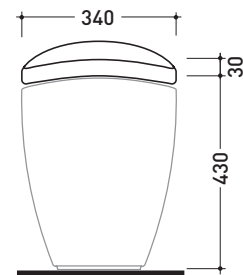

IOCW04

Wrapping seat & cover

Complements: **IO back to wall wc** (I0117)

Package dim. **54 x 34 x 8 cm** | Weight **2,5 kg** | Pz. Pallet n° -

vista zenitale / zenital view

vista laterale / lateral view

vista frontale / frontal view