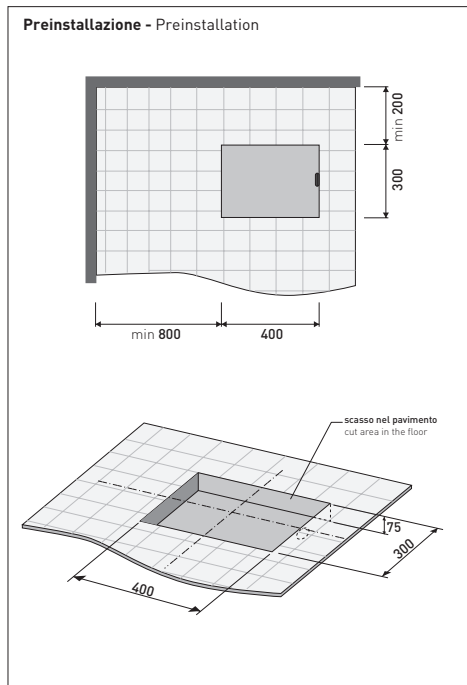

UNI EN 14516 - CLO Dop-No14516

Capacità Max / Max Capacity 150 L.
Peso Netto / Net Weight 150 Kg.