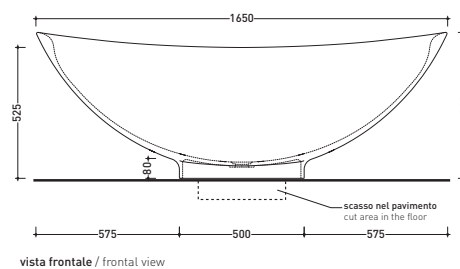

design **ALEXANDER DURINGER** and **STEFANO ROSINI** 2004

IO70SM

Pietraluce free-standing bath-tub 165 cm
(drainage system and fixing kit included art. SIFVA)

Complements: **Line taps bath-tub:** ONE - NOKE' - SI - FOLD
Line accessories: TWO - HOOP - NOKE' - FOLD

Package dim. **190 x 85 x 72 cm** | Weight **140 kg** | Pz. Pallet n° **1**

UNI EN 14516 - CLO Dop-No14516

Capacità Max / Max Capacity 140 L.
Peso Netto / Net Weight 110 Kg.

sizes in mm

PIETRALUCE: glossy finish

matt finish