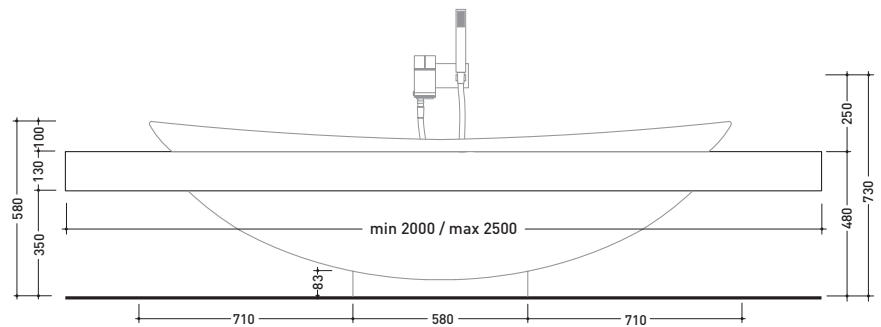

vista frontale / frontal view

sizes in mm

MATRIX: finishes

T. coffee   T. tobacco   T. wengè

WOOD: finishes

light oak   dark oak