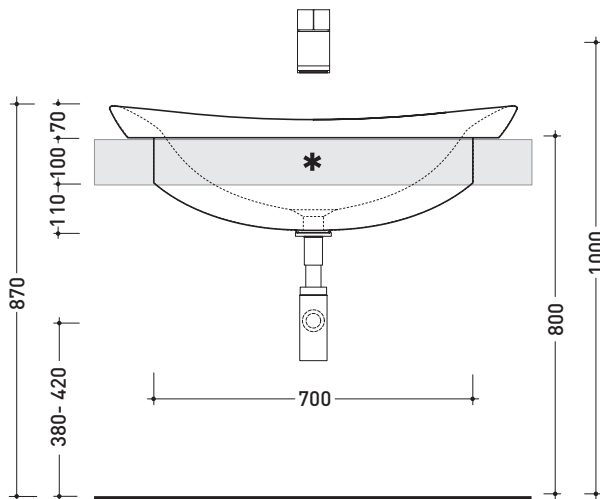

- Technical accessories: **Chrome space saving basin siphon** (SIFL03)
Stop & Go drain (PLSG)
CERAMIC Stop & Go drain (PLCE)
Two piece set chrome tap filters (RF026)

Package dim. **89,5 x 27,5 x 49 cm** | Weight **27,5 kg** | Pz. Pallet n° **12**

CE UNI EN 14688 - CL00 Dop-No14688

vista zenitale / zenital view

* è obbligatorio utilizzare dima di taglio
is compulsory use cutting template

vista laterale / lateral view

vista frontale / frontal view

sezione longitudinale / section

sizes in mm

Please consider a 2% tolerance on indicated measurements

CERAMIC: glossy finish

matt finish

design **ALEXANDER DURINGER** and **STEFANO ROSINI** 2004

IO70

Pietraluce bath-tub 165 cm with back to wall shelf
(drainage system and fixing kit included art. SIFVA)