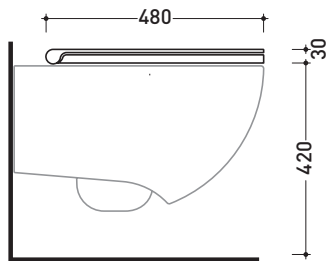

sezione longitudinale / section

vista retro / back view

sizes in mm

Please consider a 2% tolerance on indicated measurements

CERAMIC: glossy finish

matt finish

IO 2.0

→ **FLAMINIA.**

vista zenitale / zenital view

vista laterale / lateral view

vista frontale / frontal view

sizes in mm

THERMOSETTING: glossy finish

matt finish

<http://www.ceramicaflaminia.it/it/products/294-io>

©ceramicaflaminiaspa - All rights reserved. Unauthorized copying, publication, reproduction as well as partial reproduction are prohibited