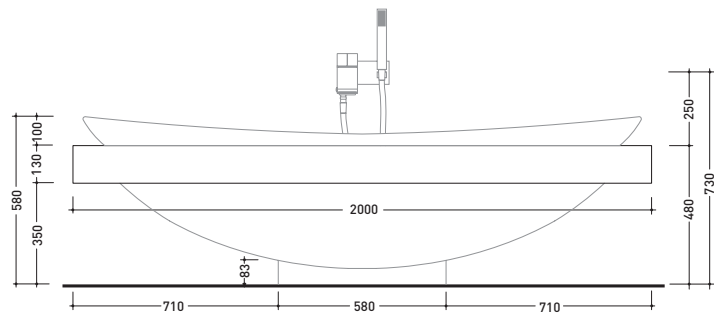

vista frontale / frontal view

sizes in mm

PIETRALUCE: glossy finish