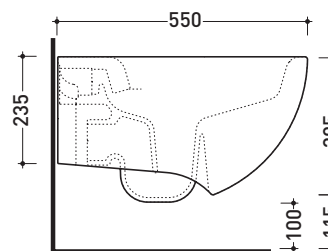

Technical accessories: **Universal fixing bracket for wall hung wc/bidet** (41/P)

Package dim. | Weight **20,5 kg** | Pz. Pallet n°

CE UNI EN 997

Dop-No997

vista zenitale / zenital view

vista laterale / lateral view

sezione longitudinale / section

vista retro / back view

sizes in mm

Please consider a 2% tolerance on indicated measurements

CERAMIC: glossy finish

matt finish

IO 2.0

→ **FLAMINIA.**