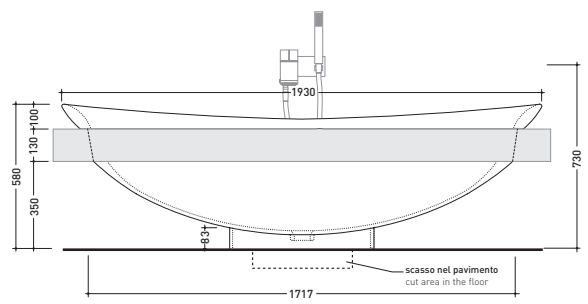

design **ALEXANDER DURINGER** and **STEFANO ROSINI** 2004

I084

Recessed bath-tub in Pietraluce 193 cm - SHELF NOT INCLUDED
(drainage system and fixing kit included art. SIFVA)

Complements: **Line taps bath-tub:** ONE - NOKE' - SI - FOLD
Line accessories: TWO - HOOP - NOKE' - FOLD

Package dim. **206 x 93 x 72 cm** | Weight **150 kg** | Pz. Pallet n° **1**

UNI EN 14516 - CLO Dop-No14516

Capacità Max / Max Capacity 150 L.
Peso Netto / Net Weight 150 Kg.

sizes in mm

PIETRALUCE: glossy finish

matt finish