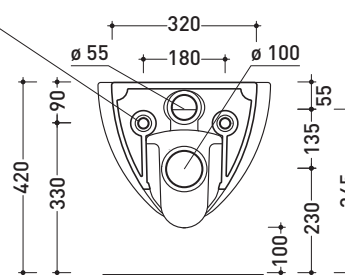

Technical accessories: **Universal fixing bracket for wall hung wc/bidet** (41/P)

Package dim. | Weight **20,5 kg** | Pz. Pallet n°

CE UNI EN 997

Dop-No997

vista zenitale / zenital view

vista laterale / lateral view

sezione longitudinale / section

vista retro / back view

sizes in mm

Please consider a 2% tolerance on indicated measurements

CERAMIC: glossy finish

matt finish

IO 2.0

→ **FLAMINIA.**