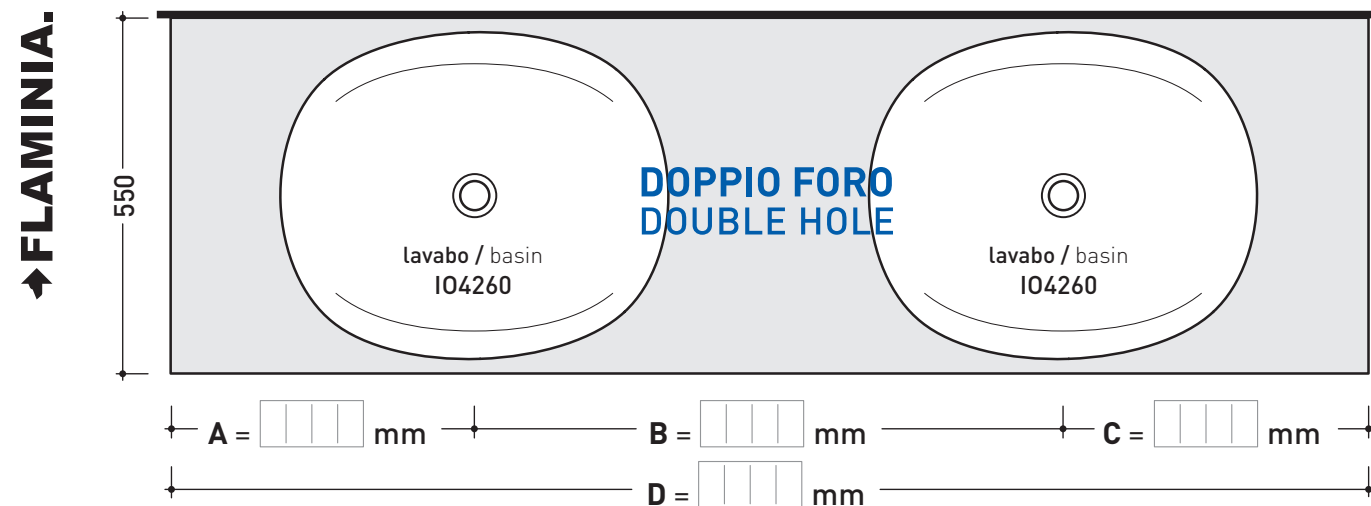

MODULO PER LA REALIZZAZIONE DELLE MENSOLE **IO** A MISURA PER DOPPIO ART. **IO4260**
IO CUSTOMIZED SHELVES FOR DOUBLE ART. IO4260 FORM

E' obbligatorio fotocopiare questa pagina, compilarla con cura e allegarla all'ordine.
Is compulsory to photocopy this page, carefully fill in and attach to the order.

➔➔ **1** DETTAGLI ORDINE / ORDER DETAILS

cliente - client _____

ordine - order n: _____ data - date: _____ ref.: _____

annotazioni - notes _____

➔➔ **2** SCELTA ARTICOLO / ITEM CHOICE

E' importante consultare prima la scheda tecnica relativa
It's important to consult before the technical detail

1. ☐ art. **IO60M2 - IO60M3**
   mensola / shelf da / from 150 a / to 200 cm
2. ☐ art. **IO60M4**
   mensola / shelf da / from 150 a / to 250 cm
   (solo in Pietraluce / only in Pietraluce)

➔➔ **3** SCELTA MATERIALE / MATERIAL SELECTION

1. **PIETRALUCE**

☐ bianco - white	☐ nero - black
☐ grigio - grey	☐ sabbia - sand
☐ beige - beige	☐ rosso cuoio - red
☐ rosa - pink	☐ azzurro - light blue
☐ blu ultram. - marine blue	☐ latte - milky white
☐ grafite - graphite	☐ gr. lava - lava grey

3. **FINITURE LEGNO / WOOD FINISHES**
4. ☐ rovere moro - dark oak   ☐ rovere sbiancato - light oak
5. **FINITURE MATRIX / MATRIX FINISHES**
6. ☐ T. wengè - T. wengè   ☐ T. caffè - T. coffee
7. ☐ T. tabacco - T. tobacco

➔➔ **4** SCELTA MISURE / MEASURES

PIETRALUCE   † min **400** / max **700** †   † min **700** / max **1700** †   † min **400** / max **700** †

LEGNO / MATRIX † min **400** / max **500** †   † min **700** / max **1200** †   † min **400** / max **500** †

- **A** = misura interasse lavabo da sinistra / left distance of basin.
- **B** = misura interasse lavabo da destra / right distance of basin.
- **C** = misura totale del piano / total length of the shelf.
- verificare sempre che / verify that: **A + B + C = D.**