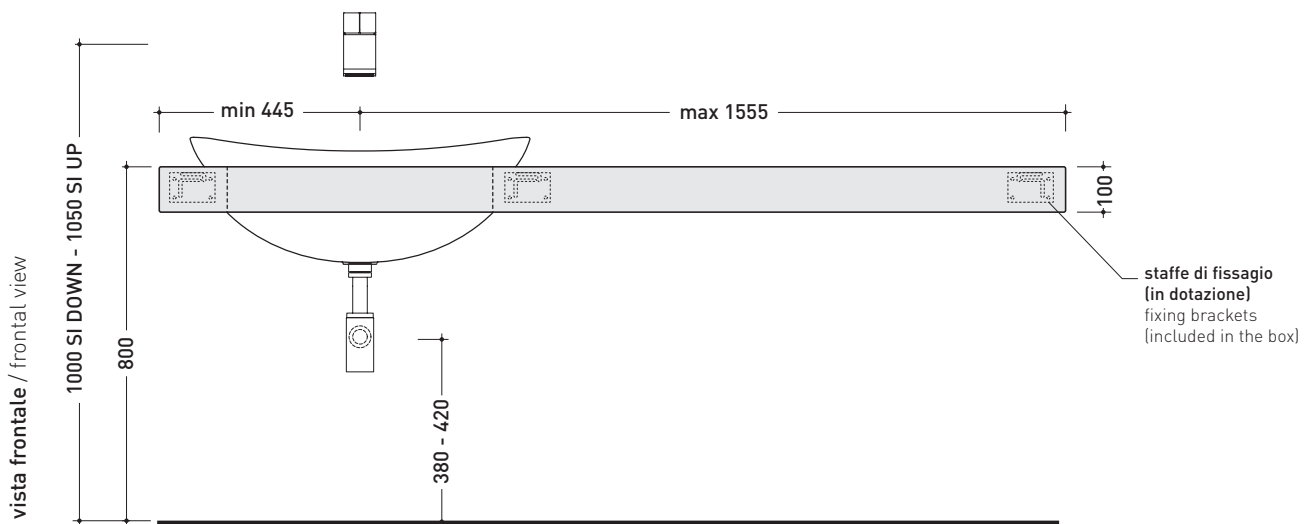

sizes in mm

MATRIX: finishes

T. coffee   T. tobacco   T. wengè

WOOD: finishes

light oak   dark oak