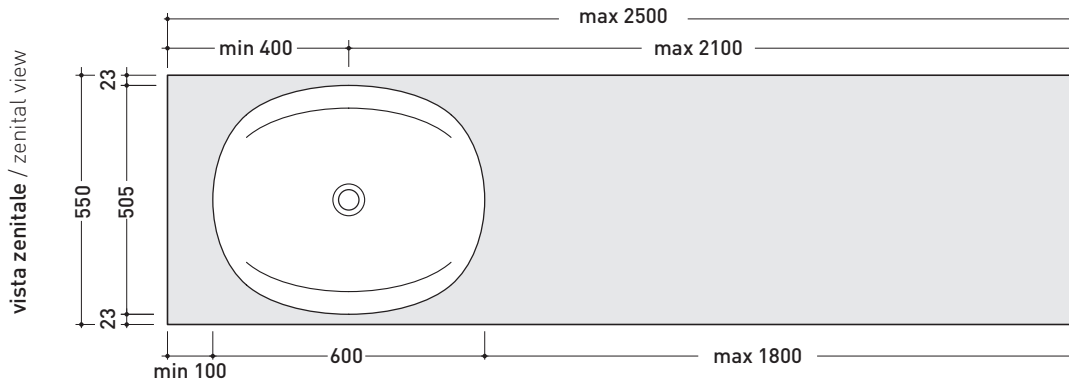

Tap holes are not made on this article by Flaminia