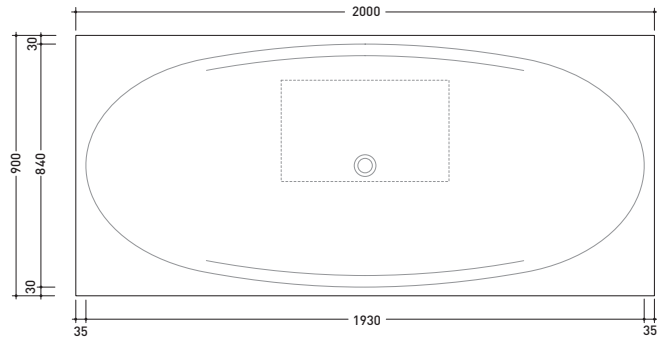

vista zenitale / zenital view