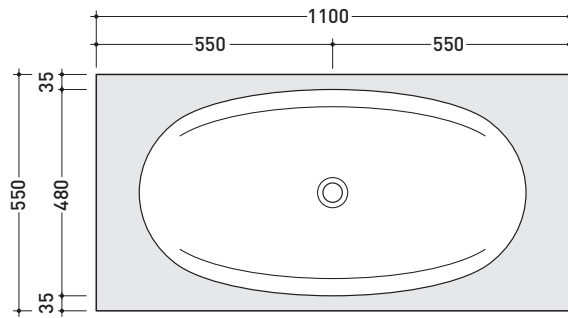

- **A** = misura interasse lavabo da sinistra / left distance of basin.
- **B** = misura interasse lavabo da destra / right distance of basin.
- **C** = misura totale del piano / total length of the shelf.
- verificare sempre che / verify that: **A + B + C = D.**

design **ALEXANDER DURINGER** and **STEFANO ROSINI** 2004

IO90M1

Shelf 110 x 55 x h 10 cm with centred hole suitable for IO90 basin
(fixing brackets included)

- Complements:
- IO90 recessed basin (IO4290)
 - Make-Up mirrors and lamps
 - Simple furnishing and mirrors
 - Compono System furnishing and mirrors
 - Hot/Cold mirror (SPHC)
 - Left/Right mirror (SPLR)
 - Line mirrors (BASC20 - BASC30)

Dim. Imballo 162 x 60 x 15 cm | Peso | Pz. Pallet n° -

Tap holes are not made on this article by Flaminia

vista zenitale / zenital view

vista frontale / frontal view

sizes in mm

PIETRALUCE: glossy finish

matt finish