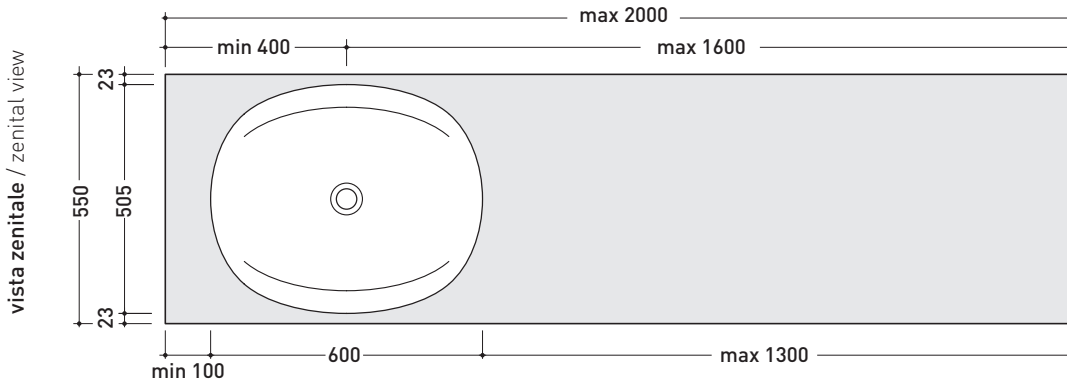

design **ALEXANDER DURINGER** and **STEFANO ROSINI** 2004

IO60M2

Shelf from 80 to 150 x 55 x h 10 cm suitable for IO60 basin
(fixing brackets included)

IO60M3

Shelf from 150 to 200 x 55 x h 10 cm suitable for IO60 basin
(fixing brackets included)

1. Complements:
2. IO60 recessed basin (IO4260)
   - Make-Up mirrors and lamps
   - Simple furnishing and mirrors
   - Compono System furnishing and mirrors
   - Hot/Cold mirror (SPHC)
   - Left/Right mirror (SPLR)
   - Line mirrors (BASC20 - BASC30)

Tap holes are not made on this article by Flaminia

REFERENCE TO THE COMPULSORY ORDER FORM