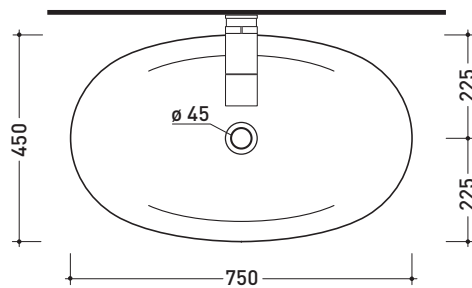

UNI EN 14688 - CL00 Dop-No14688

vista zenitale / zenital view

vista laterale / lateral view

vista frontale / frontal view

sezione longitudinale / section

sizes in mm

Please consider a 2% tolerance on indicated measurements

CERAMIC: glossy finish

matt finish

design **ALEXANDER DURINGER** and **STEFANO ROSINI** 2004

IO4275 IO75

Recessed basin cm 75

•WITHOUT OVERFLOW

- Complements: **IO shelves** (IO75M1 - IO75M2 - IO75M3)
IO Pietraluce shelf (IO75M4)
Bridge bench (IO75B1)
Line taps basin: ONE - NOKE' - SI - FOLD
Line accessories: TWO - HOOP - NOKE' - FOLD

CE UNI EN 14688 - CL00 Dop-No14688

vista zenitale / zenital view

vista laterale / lateral view

vista frontale / frontal view

sezione longitudinale / section

sizes in mm

Please consider a 2% tolerance on indicated measurements