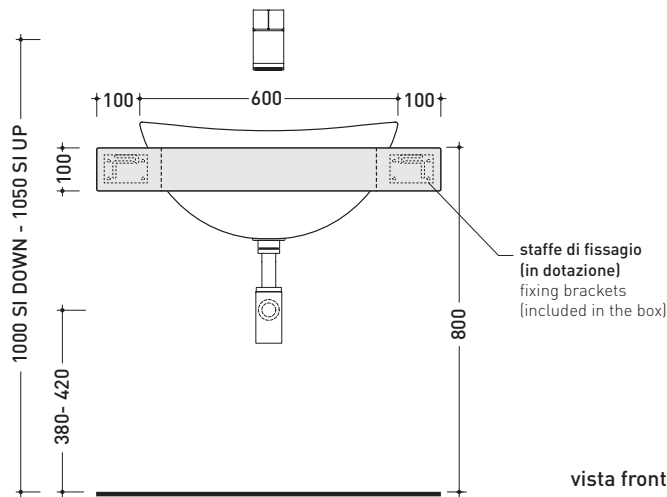

light oak dark oak

design **ALEXANDER DURINGER** and **STEFANO ROSINI** 2004

IO60M1

Shelf 80 x 55 x h 10 cm with centred hole suitable for IO60 basin
(fixing brackets included)

- Complements:
- IO60 recessed basin (IO4260)
 - Make-Up mirrors and lamps
 - Simple furnishing and mirrors
 - Compono System furnishing and mirrors
 - Hot/Cold mirror (SPHC)
 - Left/Right mirror (SPLR)
 - Line mirrors (BASC20 - BASC30)

Package dim. 162 x 60 x 15 cm | Weight | Pz. Pallet n° -

Tap holes are not made on this article by Flaminia

vista zenitale / zenital view

vista frontale / frontal view

sizes in mm

PIETRALUCE: glossy finish