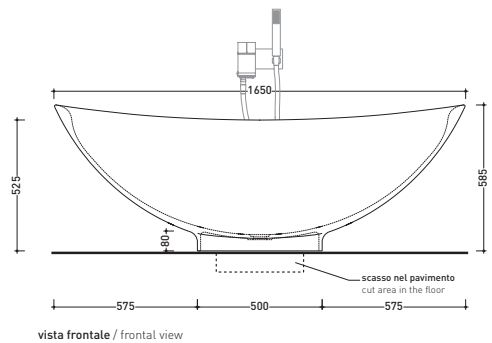

sizes in mm

Please consider a 2% tolerance on indicated measurements

CERAMIC: glossy finish

matt finish

design **ALEXANDER DURINGER** and **STEFANO ROSINI** 2004

IO70

Pietraluce bath-tub 165 cm with back to wall shelf
(drainage system and fixing kit included art. SIFVA)

Complements: **Line taps bath-tub:** ONE - NOKE' - SI - FOLD
Line accessories: TWO - HOOP - NOKE' - FOLD

Package dim. **190 x 85 x 72 cm** | Weight **140 kg** | Pz. Pallet n° **1**

UNI EN 14516 - CLO Dop-No14516

Capacità Max / Max Capacity 140 L.
Peso Netto / Net Weight 110 Kg.

sizes in mm

PIETRALUCE: glossy finish

matt finish

design **ALEXANDER DURINGER** and **STEFANO ROSINI** 2004

IO70SM

Pietraluce free-standing bath-tub 165 cm
 (drainage system and fixing kit included art. SIFVA)