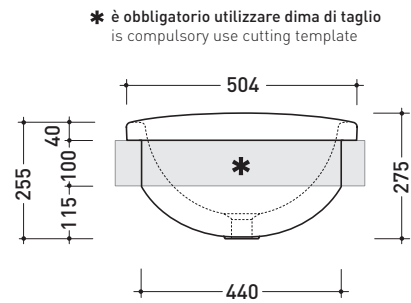

vista laterale / lateral view