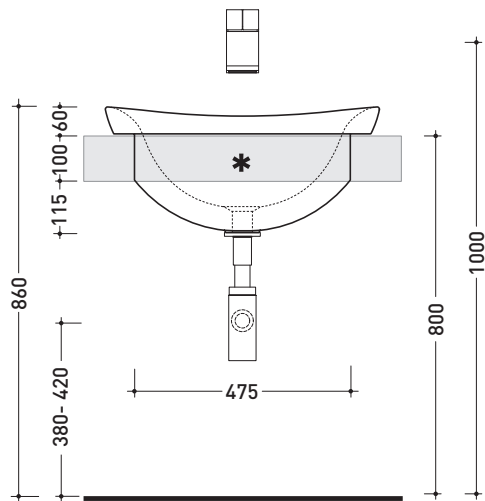

•WITHOUT OVERFLOW

- Complements: **IO shelves** (IO60M1 - IO60M2 - IO60M3)
IO Pietraluce shelf (IO60M4)
Bridge bench (IO60B1)
Line taps basin: ONE - NOKE' - SI - FOLD
Line accessories: TWO - HOOP - NOKE' - FOLD

- Technical accessories: **Chrome space saving basin siphon** (SIFL03)
Stop & Go drain (PLSG)
CERAMIC Stop & Go drain (PLCE)
Two piece set chrome tap filters (RF026)

Package dim. **60 x 28 x 51,5 cm** | Weight **21 kg** | Pz. Pallet n° **12**

UNI EN 14688 - CL00 Dop-No14688

vista zenitale / zenital view

vista laterale / lateral view

vista frontale / frontal view

sezione longitudinale / section

sizes in mm

Please consider a 2% tolerance on indicated measurements