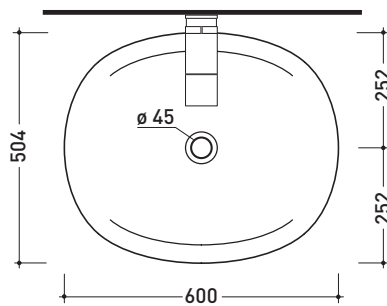

design **ALEXANDER DURINGER** and **STEFANO ROSINI** 2004

IO4260 IO60

Recessed basin cm 60

•WITHOUT OVERFLOW

1. Complements: **IO shelves** (IO60M1 - IO60M2 - IO60M3)
   IO Pietraluce shelf (IO60M4)
   Bridge bench (IO60B1)
   Line taps basin: ONE - NOKE' - SI - FOLD
   Line accessories: TWO - HOOP - NOKE' - FOLD

1. Technical accessories: **Chrome space saving basin siphon** (SIFL03)
   Stop & Go drain (PLSG)
   CERAMIC Stop & Go drain (PLCE)
   Two piece set chrome tap filters (RF026)

Package dim. **60 x 28 x 51,5 cm** | Weight **21 kg** | Pz. Pallet n° **12**

UNI EN 14688 - CL00 Dop-No14688

vista zenitale / zenital view