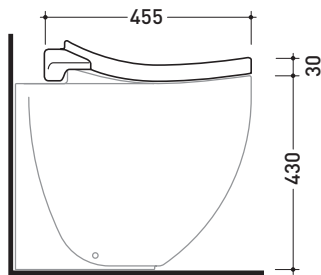

IOCW04

Wrapping seat & cover

Complements: **IO back to wall wc** (I0117)

Package dim. **54 x 34 x 8 cm** | Weight **2,5 kg** | Pz. Pallet n° -

vista zenitale / zenital view

vista laterale / lateral view

vista frontale / frontal view

sizes in mm

THERMOSETTING: glossy finish

white

design **ALEXANDER DURINGER** and **STEFANO ROSINI** 2004

IOCW05

Soft-closing wrapping seat & cover

Complements: **IO** back to wall wc (I0117)

Package dim. **54 x 34 x 8 cm** | Weight **2,5 kg** | Pz. Pallet n° -

vista zenitale / zenital view

vista laterale / lateral view

vista frontale / frontal view

sizes in mm

THERMOSETTING: glossy finish

matt finish

FOR THE COLORS MARKED
ASK FOR AVAILABILITY

design **ALEXANDER DURINGER** and **STEFANO ROSINI** 2004