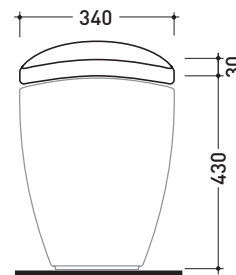

vista frontale / frontal view