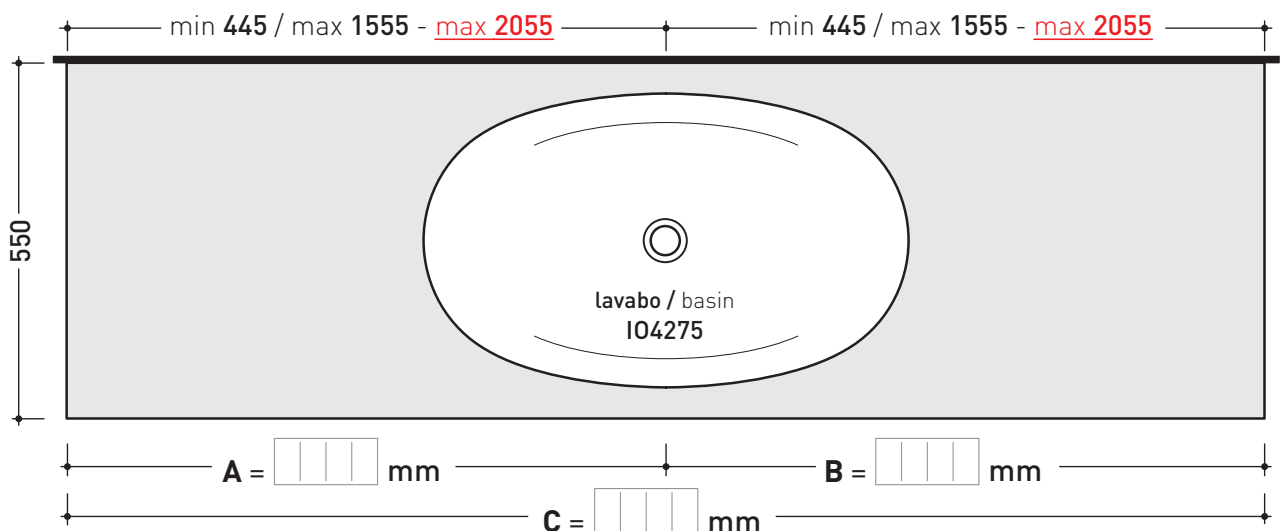

art. **IO75M2**
 mensola / shelf da / from 100 a / to 150 cm

art. **IO75M3**
 mensola / shelf da / from 150 a / to 200 cm

art. **IO75M4**
 mensola / shelf da / from 100 a / to 250 cm
 (solo in **Pietraluce** / only in **Pietraluce**)

➔➔ **4**

SCELTA MISURE / MEASURES

➔ **FLAMINIA.**

• **A** = misura interasse lavabo da sinistra / left distance of basin. • **C** = misura totale della mensola / total length of the shelf.
 • **B** = misura interasse lavabo da destra / right distance of basin. • verificare sempre che / verify that: **A + B = C**.