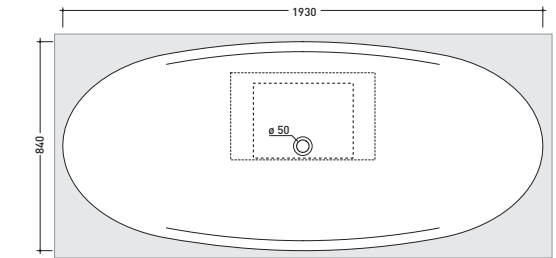

UNI EN 14516 - CLO Dop-No14516

Capacità Max / Max Capacity 150 L.
Peso Netto / Net Weight 150 Kg.