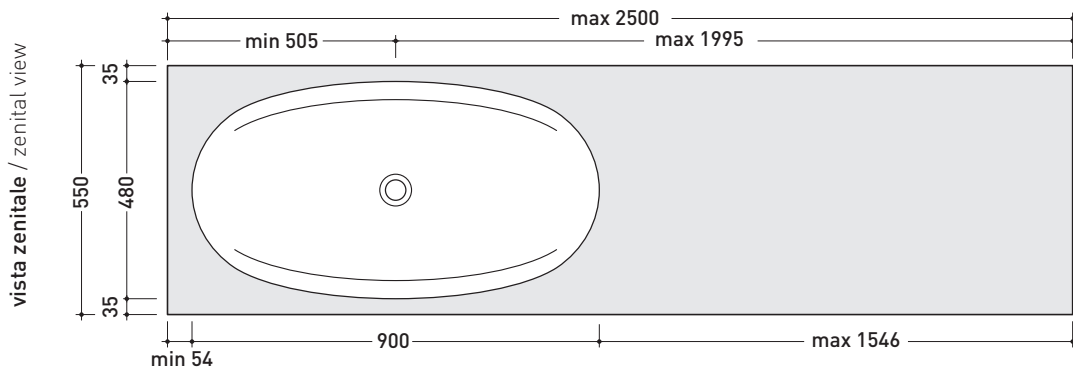

Tap holes are not made on this article by Flaminia