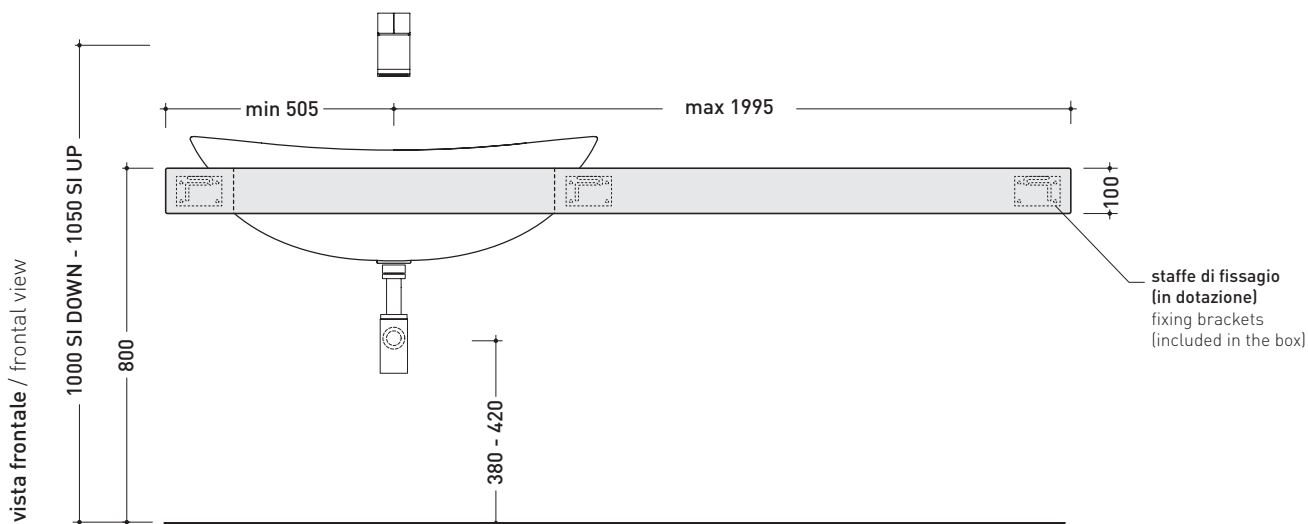

REFERENCE TO THE COMPULSORY ORDER FORM