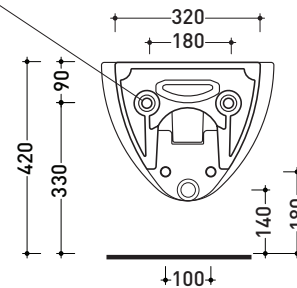

Technical accessories: **Universal fixing bracket for wall hung wc/bidet** (41/P)

Package dim. | Weight **20,5 kg** | Pz. Pallet n°

CE UNI EN 997

Dop-No997

vista zenitale / zenital view

vista laterale / lateral view

sezione longitudinale / section

vista retro / back view

sizes in mm

Please consider a 2% tolerance on indicated measurements

CERAMIC: glossy finish

matt finish

IO 2.0

→ **FLAMINIA.**

Package dim. | Weight **19 kg** | Pz. Pallet n°

CE UNI EN 14528 - CL20 Dop-No14528

vista zenitale / zenital view

vista laterale / lateral view

sezione longitudinale / section

kit di fissaggio Fischer (in dotazione)
 Fischer fixing kit (included in the box)

vista retro / back view

sizes in mm

Please consider a 2% tolerance on indicated measurements

CERAMIC: glossy finish

matt finish

design **ALEXANDER DURINGER** and **STEFANO ROSINI** 2004

IO4260 IO60

Recessed basin cm 60