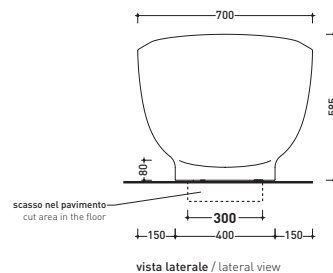

design **ALEXANDER DURINGER** and **STEFANO ROSINI** 2004

IO70SM

Pietraluce free-standing bath-tub 165 cm
(drainage system and fixing kit included art. SIFVA)

Complements: **Line taps bath-tub:** ONE - NOKE' - SI - FOLD
Line accessories: TWO - HOOP - NOKE' - FOLD

Package dim. **190 x 85 x 72 cm** | Weight **140 kg** | Pz. Pallet n° **1**

UNI EN 14516 - CLO Dop-No14516

Capacità Max / Max Capacity 140 L.
Peso Netto / Net Weight 110 Kg.

sizes in mm

PIETRALUCE: glossy finish

matt finish