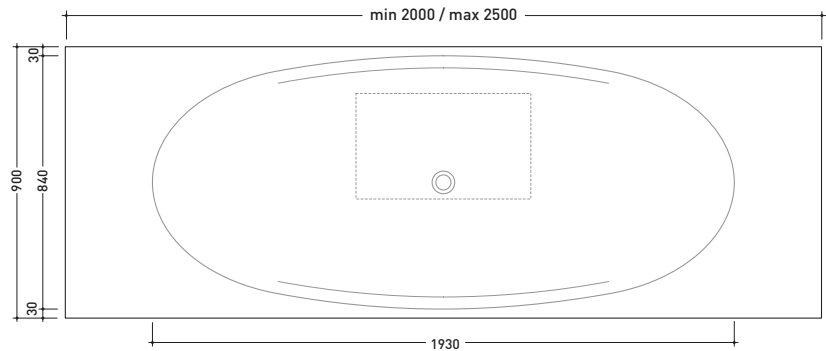

vista zenitale / zenital view