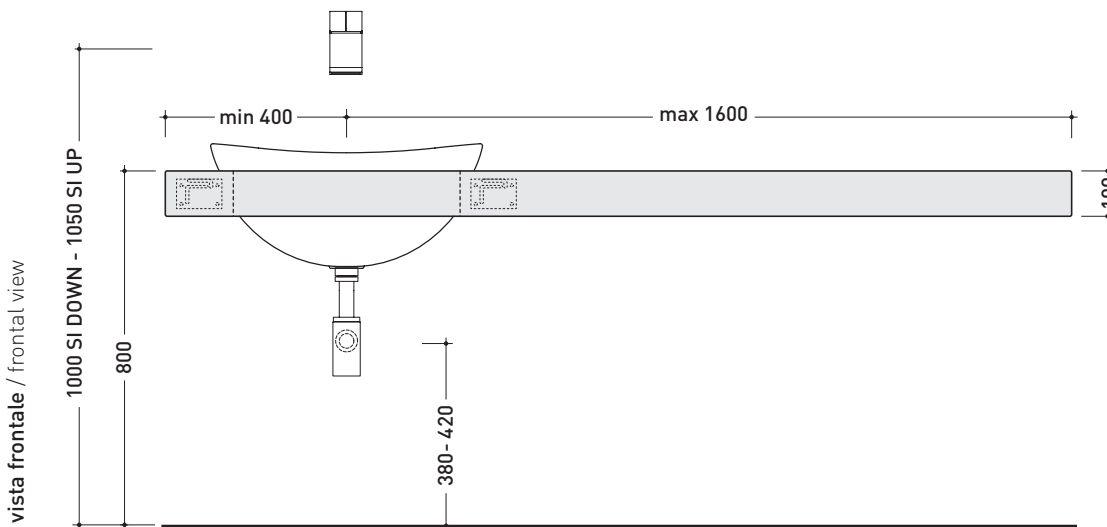

sizes in mm

MATRIX: finishes

T. coffee   T. tobacco   T. wengè

WOOD: finishes

light oak   dark oak