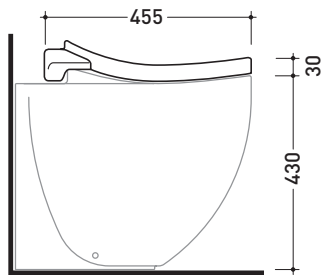

Package dim. **54 x 36 x 45,5 cm** | Weight **25 kg** | Pz. Pallet n° **15**

WHILE STOCKS LAST

CE UNI EN 997 Dop-No997

vista zenitale / zenital view

vista laterale / lateral view

sezione longitudinale / section

IOCW04

Wrapping seat & cover

Complements: **IO back to wall wc** (I0117)

Package dim. **54 x 34 x 8 cm** | Weight **2,5 kg** | Pz. Pallet n° -

vista zenitale / zenital view

vista laterale / lateral view

vista frontale / frontal view

sizes in mm

THERMOSETTING: glossy finish

white

design **ALEXANDER DURINGER** and **STEFANO ROSINI** 2004

IOCW05

Soft-closing wrapping seat & cover

Complements: **IO** back to wall wc (I0117)

Package dim. **54 x 34 x 8 cm** | Weight **2,5 kg** | Pz. Pallet n° -