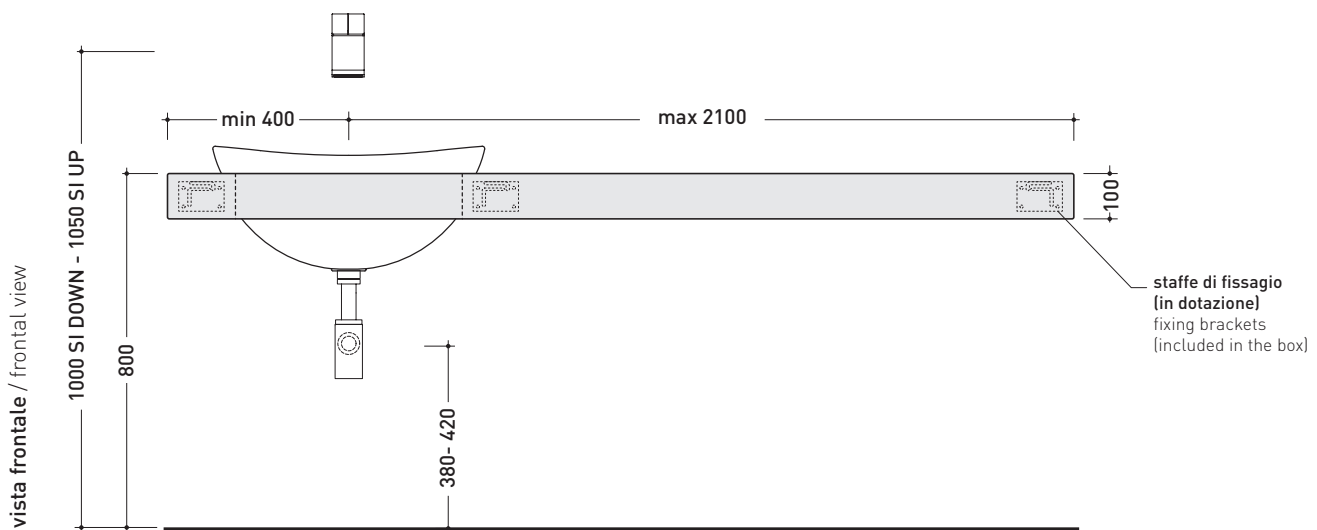

REFERENCE TO THE COMPULSORY ORDER FORM