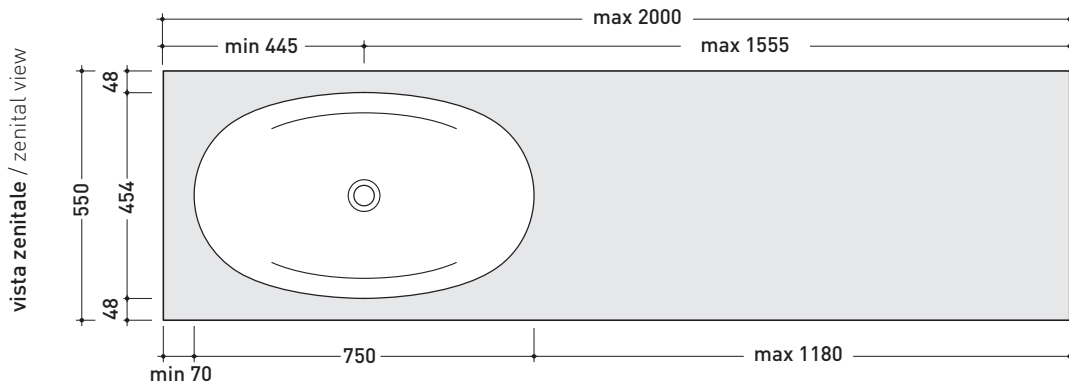

design **ALEXANDER DURINGER** and **STEFANO ROSINI** 2004

I075M2

Shelf from 100 to 150 x 55 x h 10 cm suitable for I075 basin
(fixing brackets included)

I075M3

Shelf from 150 to 200 x 55 x h 10 cm suitable for I075 basin
(fixing brackets included)

1. Complements:
2. I075 recessed basin (I04275)
   - Make-Up mirrors and lamps
   - Simple furnishing and mirrors
   - Compono System furnishing and mirrors
   - Hot/Cold mirror (SPHC)
   - Left/Right mirror (SPLR)
   - Line mirrors (BASC20 - BASC30)

Tap holes are not made on this article by Flaminia

REFERENCE TO THE COMPULSORY ORDER FORM