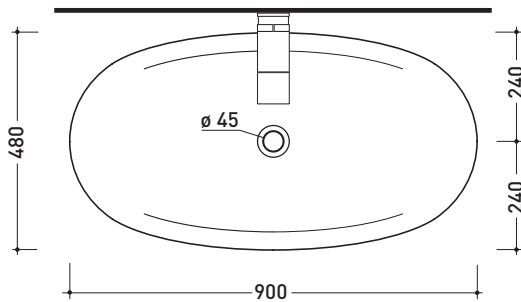

design **ALEXANDER DURINGER** and **STEFANO ROSINI** 2004

IO4290 IO90

Recessed basin cm 90

•WITHOUT OVERFLOW

1. Complements: **IO shelves** (IO90M1 - IO90M2 - IO90M3)
   IO Pietraluce shelf (IO90M4)
   Bridge bench (IO90B1)
   Line taps basin: ONE - NOKE' - SI - FOLD
   Line accessories: TWO - HOOP - NOKE' - FOLD

1. Technical accessories: **Chrome space saving basin siphon** (SIFL03)
   Stop & Go drain (PLSG)
   CERAMIC Stop & Go drain (PLCE)
   Two piece set chrome tap filters (RF026)

Package dim. **89,5 x 27,5 x 49 cm** | Weight **27,5 kg** | Pz. Pallet n° **12**

CE UNI EN 14688 - CL00 Dop-No14688