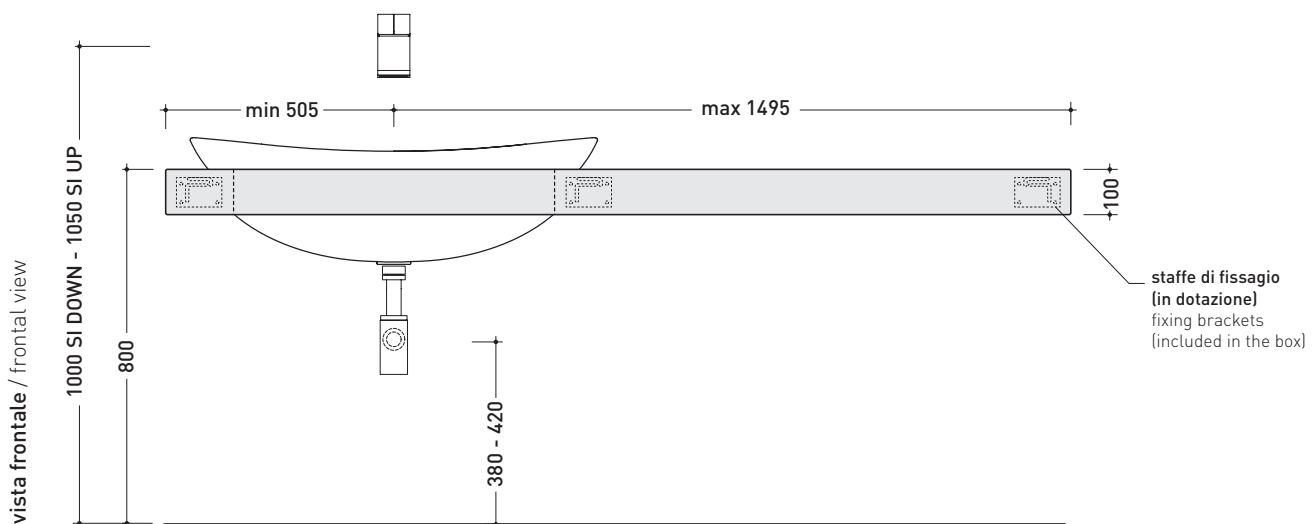

sizes in mm

MATRIX: finishes

T. coffee   T. tobacco   T. wengè

WOOD: finishes

light oak   dark oak