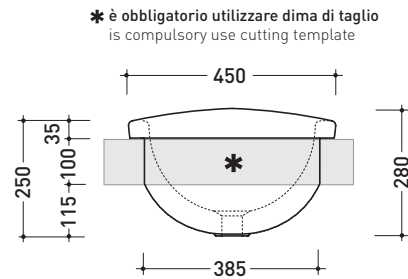

vista laterale / lateral view