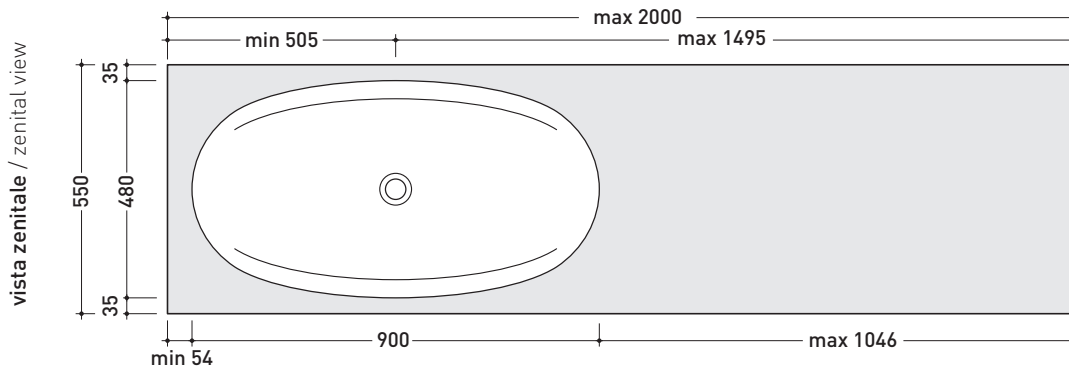

design **ALEXANDER DURINGER** and **STEFANO ROSINI** 2004

IO90M2

Shelf 110 to 150 x 55 x h 10 cm suitable for IO90 basin
(fixing brackets included)

IO90M3

Shelf from 150 to 200 x 55 x h 10 cm suitable for IO90 basin
(fixing brackets included)

1. Complements:
2. IO90 recessed basin (IO4290)
   - Make-Up mirrors and lamps
   - Simple furnishing and mirrors
   - Compono System furnishing and mirrors
   - Hot/Cold mirror (SPHC)
   - Left/Right mirror (SPLR)
   - Line mirrors (BASC20 - BASC30)

Tap holes are not made on this article by Flaminia

REFERENCE TO THE COMPULSORY ORDER FORM