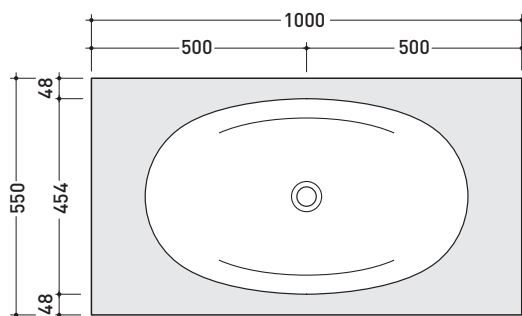

- **A** = misura interasse lavabo da sinistra / left distance of basin.
- **B** = misura interasse lavabo da destra / right distance of basin.
- **C** = misura totale del piano / total length of the shelf.
- verificare sempre che / verify that: **A + B + C = D.**

design **ALEXANDER DURINGER** and **STEFANO ROSINI** 2004

I075M1

Shelf 100 x 55 x h 10 cm with centred hole suitable for I075 basin
(fixing brackets included)

- Complements:
- I075 recessed basin (I04275)
 - Make-Up mirrors and lamps
 - Simple furnishing and mirrors
 - Compono System furnishing and mirrors
 - Hot/Cold mirror (SPHC)
 - Left/Right mirror (SPLR)
 - Line mirrors (BASC20 - BASC30)

Package dim. 162 x 60 x 15 cm | Weight | Pz. Pallet n° -

Tap holes are not made on this article by Flaminia

vista zenitale / zenital view

staffe di fissaggio
(in dotazione)
fixing brackets
(included in the box)