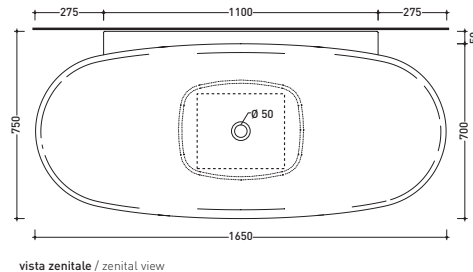

CE UNI EN 14688 - CL00 Dop-No14688

vista zenitale / zenital view

* è obbligatorio utilizzare dima di taglio
is compulsory use cutting template

vista laterale / lateral view

vista frontale / frontal view

sezione longitudinale / section

sizes in mm

Please consider a 2% tolerance on indicated measurements

CERAMIC: glossy finish

matt finish

design **ALEXANDER DURINGER** and **STEFANO ROSINI** 2004

IO70

Pietraluce bath-tub 165 cm with back to wall shelf
(drainage system and fixing kit included art. SIFVA)

Complements: **Line taps bath-tub:** ONE - NOKE' - SI - FOLD
Line accessories: TWO - HOOP - NOKE' - FOLD

Package dim. **190 x 85 x 72 cm** | Weight **140 kg** | Pz. Pallet n° **1**

UNI EN 14516 - CLO Dop-No14516

Capacità Max / Max Capacity 140 L.
Peso Netto / Net Weight 110 Kg.

sizes in mm

PIETRALUCE: glossy finish

matt finish

design **ALEXANDER DURINGER** and **STEFANO ROSINI** 2004

IO70SM

Pietraluce free-standing bath-tub 165 cm
 (drainage system and fixing kit included art. SIFVA)