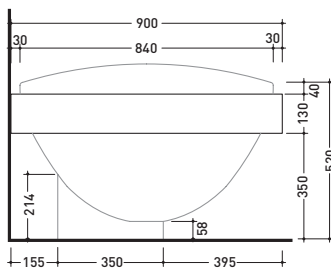

vista laterale / lateral view