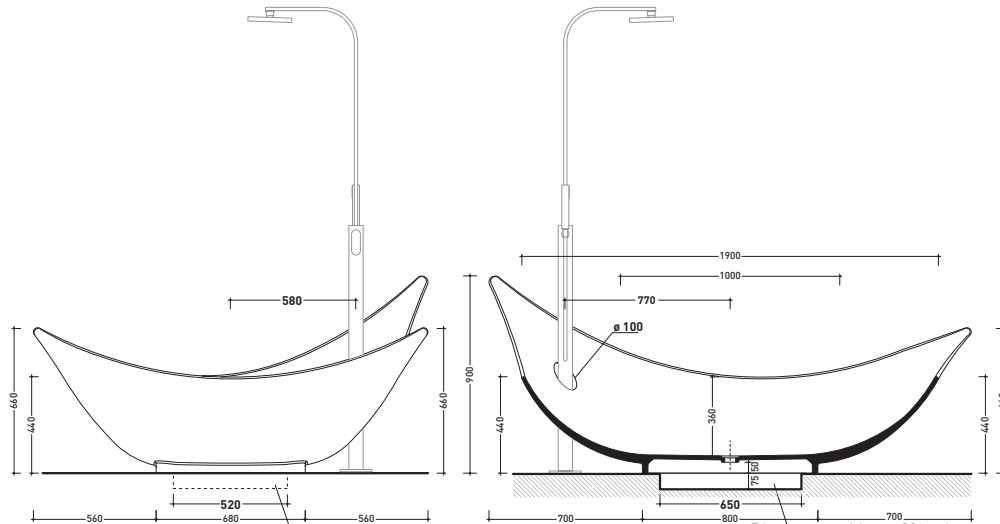

design **GILDA BORGNI**

2007

LG210 Leggera

Pietraluce shower-tub 135 cm

(drainage system and fixing kit art. SIFVA included)

● WITHOUT OVERFLOW

Complements: **Line taps ONE** (112086 - 112580)

Line accessories TWO - HOOP - NOKÈ - FOLD

Package dim. **203 x 228 x 110 cm** | Weight **270 kg** | Pz. Pallet n° **1**

UNI EN 14516 - CLO **Dop-No14516**

Capacità Max / Max Capacity 330 L.
Peso Netto / Net Weight 240 Kg.

sizes in mm

Please consider a 2% tolerance on indicated measurements