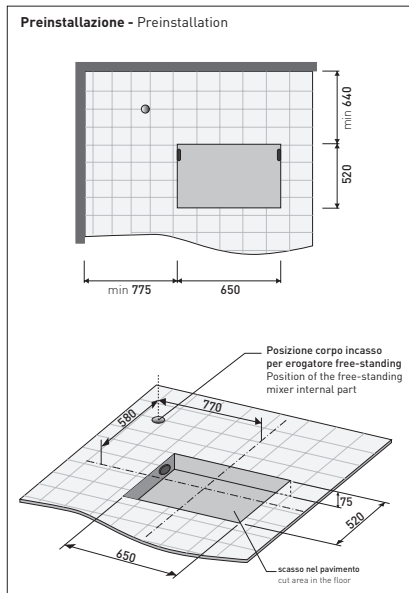

design **GILDA BORGNI**

2007

LG210 Leggera

Pietraluce shower-tub 135 cm

(drainage system and fixing kit art. SIFVA included)

● WITHOUT OVERFLOW

Complements: **Line taps ONE** (112086 - 112580)

Line accessories TWO - HOOP - NOKÈ - FOLD

Package dim. **203 x 228 x 110 cm** | Weight **270 kg** | Pz. Pallet n° **1**

UNI EN 14516 - CLO **Dop-No14516**

Capacità Max / Max Capacity 330 L.
Peso Netto / Net Weight 240 Kg.

sizes in mm

Please consider a 2% tolerance on indicated measurements