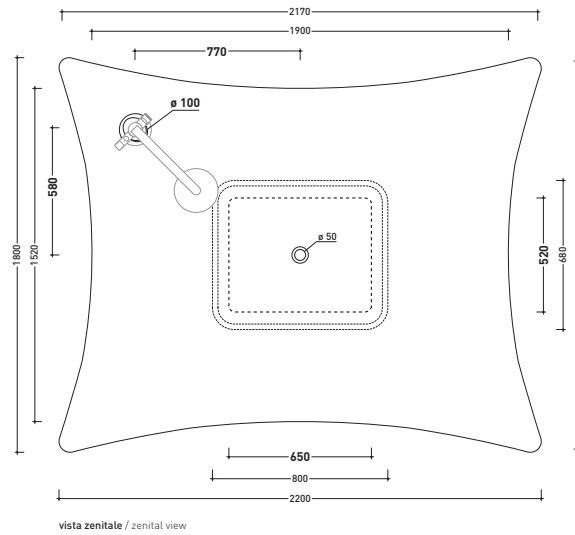

design **GILDA BORGNI**

2007

LG210 Leggera

Pietraluce shower-tub 135 cm

(drainage system and fixing kit art. SIFVA included)

● WITHOUT OVERFLOW

Complements: **Line taps ONE** (112086 - 112580)

Line accessories TWO - HOOP - NOKÈ - FOLD

Package dim. **203 x 228 x 110 cm** | Weight **270 kg** | Pz. Pallet n° **1**

UNI EN 14516 - CLO **Dop-No14516**

Capacità Max / Max Capacity 330 L.
Peso Netto / Net Weight 240 Kg.

sizes in mm

Please consider a 2% tolerance on indicated measurements