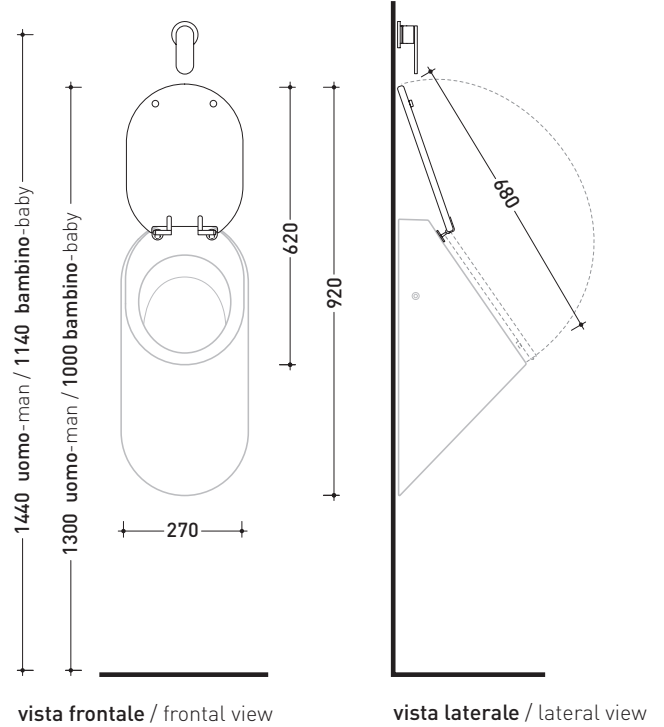

design ANGELETTI - RUZZA

2008

KY29

Urinal to wall (wall fixing kit art. 9007 and siphon art. KYCON included)

HOLES FOR COVER UPON REQUEST

Complements: **Poliester cover suitable for urinal (KY29CW01)**
One concealed automatic rapid-flow lever (112540)
Line accessories: TWO - HOOP - NOKE' - FOLD

Package dim. **64 x 30 x 30 cm** | Weight **15,5 kg** | Pz. Pallet n° **24**

CE UNI EN 13407 Dop-No13407

vista frontale / frontal view

vista laterale / lateral view

sezione longitudinale / section

vista retro/ back view

sizes in mm

Please consider a 2% tolerance on indicated measurements

CERAMIC: glossy finish

mat finish

<http://www.ceramicaflaminia.it/en/products/295-key>

©ceramicaflaminiaspa - All rights reserved. Unauthorized copying, publication, reproduction as well as partial reproduction are prohibited

march 2017

design ANGELETTI - RUZZA

2008

KY29CW01

Wood/polyester cover suitable for urinal

Complements: Key urinal (KY29)

Package dim. 52 x 40 x 6 cm | Weight 1,5 kg | Pz. Pallet n° -

sizes in mm