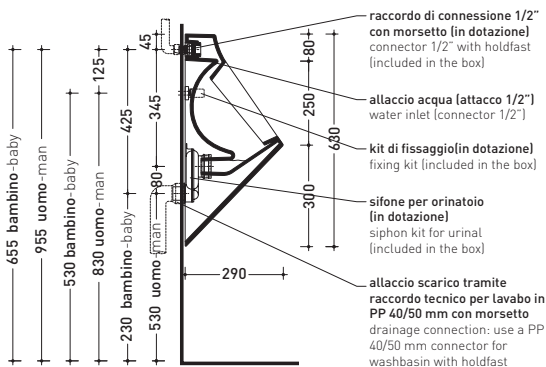

Package dim. **64 x 30 x 30 cm** | Weight **15,5 kg** | Pz. Pallet n° **24**

CE UNI EN 13407 Dop-No13407

vista frontale / frontal view

vista laterale / lateral view

sezione longitudinale / section

vista retro/ back view

sizes in mm

Please consider a 2% tolerance on indicated measurements

CERAMIC: glossy finish

mat finish

<http://www.ceramicaflaminia.it/en/products/295-key>

©ceramicaflaminiaspa - All rights reserved. Unauthorized copying, publication, reproduction as well as partial reproduction are prohibited

march 2017

design ANGELETTI - RUZZA

2008

KY29CW01

Wood/polyester cover suitable for urinal

Complements: Key urinal (KY29)

Package dim. 52 x 40 x 6 cm | Weight 1,5 kg | Pz. Pallet n° -

sizes in mm