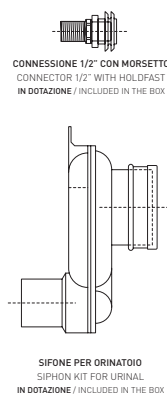

design ANGELETTI - RUZZA

2008

KY29

Urinal to wall (wall fixing kit art. 9007 and siphon art. KYCON included)

HOLES FOR COVER UPON REQUEST

Complements: **Poliester cover suitable for urinal (KY29CW01)**
One concealed automatic rapid-flow lever (112540)
Line accessories: TWO - HOOP - NOKE' - FOLD

Package dim. **64 x 30 x 30 cm** | Weight **15,5 kg** | Pz. Pallet n° **24**

CE UNI EN 13407 Dop-No13407

vista frontale / frontal view

vista laterale / lateral view

sezione longitudinale / section

vista retro/ back view

sizes in mm

Please consider a 2% tolerance on indicated measurements

CERAMIC: glossy finish

mat finish

<http://www.ceramicaflaminia.it/en/products/295-key>

©ceramicaflaminiaspa - All rights reserved. Unauthorized copying, publication, reproduction as well as partial reproduction are prohibited

march 2017

design ANGELETTI - RUZZA

2008

KY29CW01

Wood/polyester cover suitable for urinal

Complements: Key urinal (KY29)

Package dim. 52 x 40 x 6 cm | Weight 1,5 kg | Pz. Pallet n° -

sizes in mm