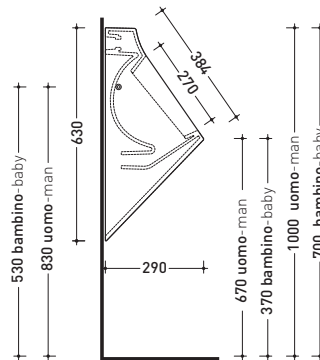

design ANGELETTI - RUZZA

2008

KY29

Urinal to wall (wall fixing kit art. 9007 and siphon art. KYCON included)

HOLES FOR COVER UPON REQUEST

Complements: **Poliester cover suitable for urinal (KY29CW01)**
One concealed automatic rapid-flow lever (112540)
Line accessories: TWO - HOOP - NOKE' - FOLD

Package dim. **64 x 30 x 30 cm** | Weight **15,5 kg** | Pz. Pallet n° **24**

CE UNI EN 13407 Dop-No13407

vista frontale / frontal view

vista laterale / lateral view

sezione longitudinale / section

vista retro/ back view

sizes in mm

Please consider a 2% tolerance on indicated measurements

CERAMIC: glossy finish

mat finish

<http://www.ceramicaflaminia.it/en/products/295-key>

©ceramicaflaminiaspa - All rights reserved. Unauthorized copying, publication, reproduction as well as partial reproduction are prohibited

march 2017

design ANGELETTI - RUZZA

2008

KY29CW01

Wood/polyester cover suitable for urinal

Complements: Key urinal (KY29)

Package dim. 52 x 40 x 6 cm | Weight 1,5 kg | Pz. Pallet n° -

sizes in mm