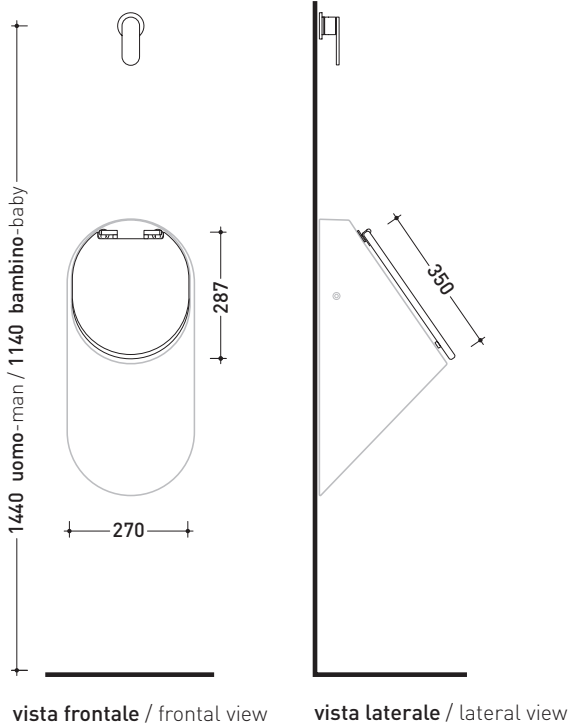

design ANGELETTI - RUZZA

2008

KY29

Urinal to wall (wall fixing kit art. 9007 and siphon art. KYCON included)

HOLES FOR COVER UPON REQUEST

Complements: **Poliester cover suitable for urinal (KY29CW01)**
One concealed automatic rapid-flow lever (112540)
Line accessories: TWO - HOOP - NOKE' - FOLD

Package dim. **64 x 30 x 30 cm** | Weight **15,5 kg** | Pz. Pallet n° **24**

CE UNI EN 13407 Dop-No13407

vista frontale / frontal view

vista laterale / lateral view

sezione longitudinale / section

vista retro/ back view

sizes in mm

Please consider a 2% tolerance on indicated measurements

CERAMIC: glossy finish

mat finish

<http://www.ceramicaflaminia.it/en/products/295-key>

©ceramicaflaminiaspa - All rights reserved. Unauthorized copying, publication, reproduction as well as partial reproduction are prohibited

march 2017

design ANGELETTI - RUZZA

2008

KY29CW01

Wood/polyester cover suitable for urinal

Complements: Key urinal (KY29)

Package dim. 52 x 40 x 6 cm | Weight 1,5 kg | Pz. Pallet n° -

sizes in mm