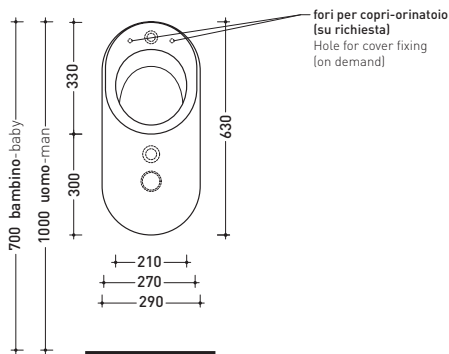

design ANGELETTI - RUZZA

2008

KY29

Urinal to wall (wall fixing kit art. 9007 and siphon art. KYCON included)

HOLES FOR COVER UPON REQUEST

Complements: **Poliester cover suitable for urinal (KY29CW01)**
One concealed automatic rapid-flow lever (112540)
Line accessories: TWO - HOOP - NOKE' - FOLD

Package dim. **64 x 30 x 30 cm** | Weight **15,5 kg** | Pz. Pallet n° **24**

CE UNI EN 13407 Dop-No13407

vista frontale / frontal view

vista laterale / lateral view

sezione longitudinale / section

vista retro/ back view

sizes in mm

Please consider a 2% tolerance on indicated measurements

CERAMIC: glossy finish

mat finish

<http://www.ceramicaflaminia.it/en/products/295-key>

©ceramicaflaminiaspa - All rights reserved. Unauthorized copying, publication, reproduction as well as partial reproduction are prohibited

march 2017

design ANGELETTI - RUZZA

2008

KY29CW01

Wood/polyester cover suitable for urinal

Complements: Key urinal (KY29)

Package dim. 52 x 40 x 6 cm | Weight 1,5 kg | Pz. Pallet n° -

sizes in mm