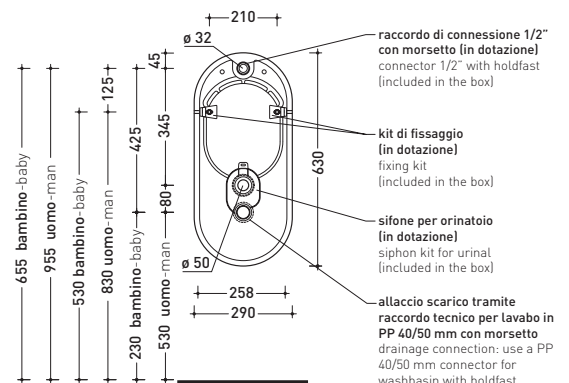

design ANGELETTI - RUZZA

2008

KY29

Urinal to wall (wall fixing kit art. 9007 and siphon art. KYCON included)

HOLES FOR COVER UPON REQUEST

Complements: **Poliester cover suitable for urinal (KY29CW01)**
One concealed automatic rapid-flow lever (112540)
Line accessories: TWO - HOOP - NOKE' - FOLD

Package dim. **64 x 30 x 30 cm** | Weight **15,5 kg** | Pz. Pallet n° **24**

CE UNI EN 13407 Dop-No13407

vista frontale / frontal view

vista laterale / lateral view

sezione longitudinale / section

vista retro/ back view

sizes in mm

Please consider a 2% tolerance on indicated measurements

CERAMIC: glossy finish

mat finish

<http://www.ceramicaflaminia.it/en/products/295-key>

©ceramicaflaminiaspa - All rights reserved. Unauthorized copying, publication, reproduction as well as partial reproduction are prohibited

march 2017

design ANGELETTI - RUZZA

2008

KY29CW01

Wood/polyester cover suitable for urinal

Complements: Key urinal (KY29)

Package dim. 52 x 40 x 6 cm | Weight 1,5 kg | Pz. Pallet n° -

sizes in mm