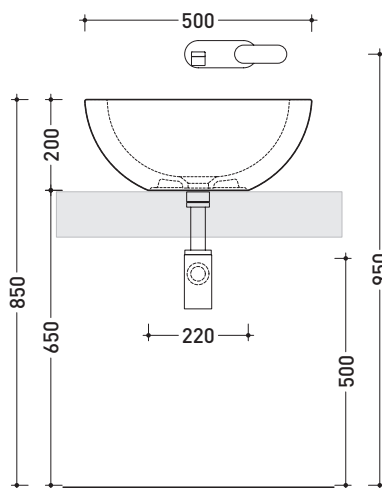

Package dim. pedestal: **28 x 28 x 60,5 cm** | Weight **14,7 kg** | Pz. Pallet n° **24**

CE UNI EN 14688 - CL00 Dop-No14688

vista zenitale / zenital view

vista zenitale / zenital view

allaccio scarico tramite raccordo tecnico per lavabo in PP 40/50 mm con morsetto
drainage connection: use a PP 40/50 mm connector for washbasin with holdfast

Technical accessories: **Chrome siphon (SIFL/CR) - Telescopic chrome siphon (SIFL066)**
Stop & Go drain (PLSG)
CERAMIC Stop & Go drain (PLCE)
Two piece set chrome tap filters (RF026)

Package dim. **52,5 x 20 x 50 cm** | Weight **14,5 kg** | Pz. Pallet n° **20**

CE UNI EN 14688 - CL00 Dop-No14688

vista zenitale / zenital view

vista zenitale / zenital view

vista frontale / frontal view

sezione longitudinale / section

sizes in mm

Please consider a 2% tolerance on indicated measurements