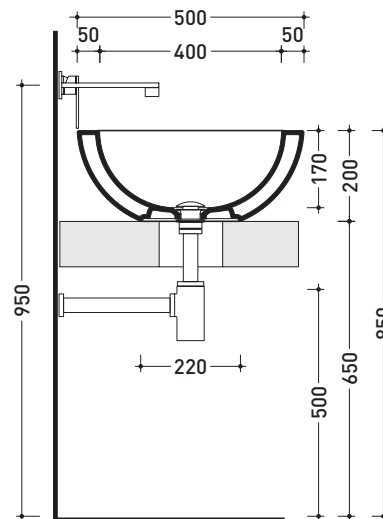

Package dim. pedestal: **28 x 28 x 60,5 cm** | Weight **14,7 kg** | Pz. Pallet n° **24**

CE UNI EN 14688 - CL00 Dop-No14688

vista zenitale / zenital view

vista zenitale / zenital view

allaccio scarico tramite raccordo tecnico per lavabo in PP 40/50 mm con morsetto
drainage connection: use a PP 40/50 mm connector for washbasin with holdfast

Technical accessories: **Chrome siphon (SIFL/CR) - Telescopic chrome siphon (SIFL066)**
Stop & Go drain (PLSG)
CERAMIC Stop & Go drain (PLCE)
Two piece set chrome tap filters (RF026)

Package dim. **52,5 x 20 x 50 cm** | Weight **14,5 kg** | Pz. Pallet n° **20**

CE UNI EN 14688 - CL00 Dop-No14688

vista zenitale / zenital view

vista zenitale / zenital view

vista frontale / frontal view

sezione longitudinale / section

sizes in mm

Please consider a 2% tolerance on indicated measurements

CE UNI EN 14688 - CL00 Dop-No14688

vista zenitale / zenital view

foro consigliato
sul piano Ø140
suggested hole
on the top Ø140

vista zenitale / zenital view

vista frontale / frontal view

sezione longitudinale / section