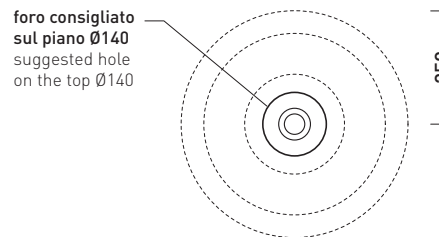

vista zenitale / zenital view