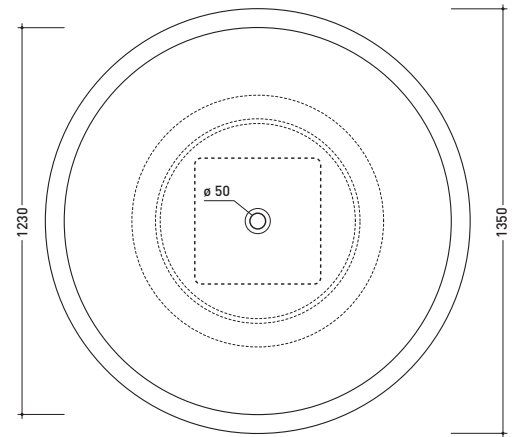

CE UNI EN 14688 - CL00 Dop-No14688

vista zenitale / zenital view

foro consigliato
sul piano Ø140
suggested hole
on the top Ø140

vista zenitale / zenital view

vista frontale / frontal view

sezione longitudinale / section

2005

FN135 Fontana

Laid on the floor shower-tub in Pietraluce 135 cm
(drainage system and fixing kit art. SIFVA included)

● WITHOUT OVERFLOW

Complements: Shower curtain (FNTD)
Telescopic curtain rail (FNST)
Line taps shower-tub: ONE - NOKE' - SI - FOLD
Line accessories: TWO - HOOP - NOKE' - FOLD

Package dim. 143 x 143 x 60 cm | Weight 200 kg | Pz. Pallet n° 1

CE UNI EN 14516 Dop-No14516

vista zenitale / zenital view

**Capacità Max / Max Capacity 280 L.
Peso Netto / Net Weight 170 Kg.**

sizes in mm