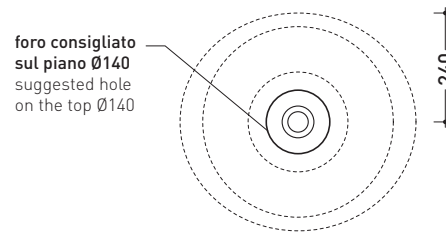

foro consigliato
sul piano Ø140
suggested hole
on the top Ø140