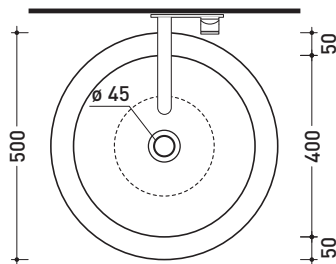

Fonte Fontana

➔ **FLAMINIA.**

design **GIULIO CAPPELLINI**

2005

FN50L Fonte 50

Countertop basin 50 cm

•WITHOUT OVERFLOW •WITHOUT TAP LEDGE

Complements: **Forty6 shelf (F6FNT)**
Solid shelf (SLFNT)
Make-Up bench (MKP150 - MKP180)
Compono System bench (CSM90 - CSM135R/L - CSP135R/L - CSP180D)
Line taps basin: ONE - NOKE' - SI - FOLD
Line accessories: TWO - HOOP - NOKE' - FOLD

Technical accessories: **Chrome siphon (SIFL/CR) - Telescopic chrome siphon (SIFL066)**
Stop & Go drain (PLSG)
CERAMIC Stop & Go drain (PLCE)
Two piece set chrome tap filters (RF026)

Package dim. **52,5 x 20 x 50 cm** | Weight **14,5 kg** | Pz. Pallet n° **20**

CE UNI EN 14688 - CL00 Dop-No14688

vista zenitale / zenital view