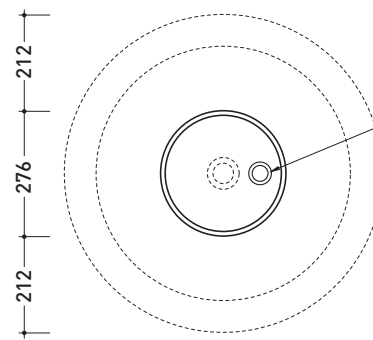

Complements: **Line taps basin:** ONE - NOKE' - SI
Line accessories: TWO - HOOP - NOKE' - FOLD

Technical accessories: **Stop & Go drain (PLSG)**
CERAMIC Stop & Go drain (PLCE)

Package dim. basin: **69,5 x 28 x 71 cm** | Weight **30 kg** | Pz. Pallet n° **10**

Package dim. pedestal: **28 x 28 x 60,5 cm** | Weight **14,7 kg** | Pz. Pallet n° **24**

CE UNI EN 14688 - CL00 Dop-No14688

vista zenitale / zenital view

vista zenitale / zenital view

allaccio scarico tramite raccordo tecnico per lavabo in PP 40/50 mm con morsetto
drainage connection: use a PP 40/50 mm connector for washbasin with holdfast