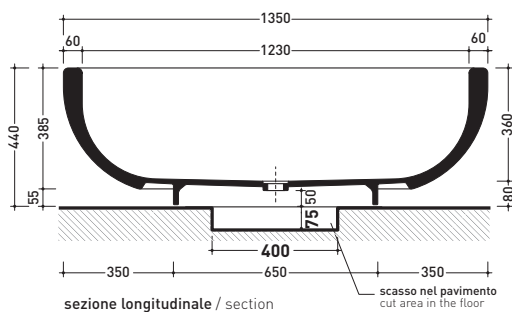

2005

FN135 Fontana

Laid on the floor shower-tub in Pietraluce 135 cm
(drainage system and fixing kit art. SIFVA included)

● WITHOUT OVERFLOW

Complements: Shower curtain (FNTD)
Telescopic curtain rail (FNST)
Line taps shower-tub: ONE - NOKE' - SI - FOLD
Line accessories: TWO - HOOP - NOKE' - FOLD

Package dim. 143 x 143 x 60 cm | Weight 200 kg | Pz. Pallet n° 1

CE UNI EN 14516 Dop-No14516

vista zenitale / zenital view

**Capacità Max / Max Capacity 280 L.
Peso Netto / Net Weight 170 Kg.**

sizes in mm