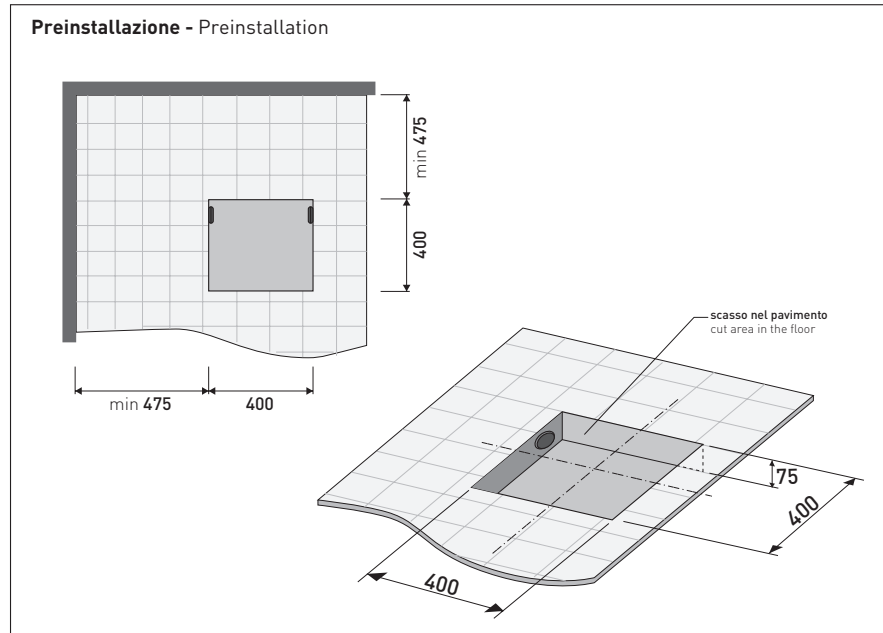

CE UNI EN 14516 Dop-No14516

vista zenitale / zenital view

**Capacità Max / Max Capacity 280 L.
Peso Netto / Net Weight 170 Kg.**