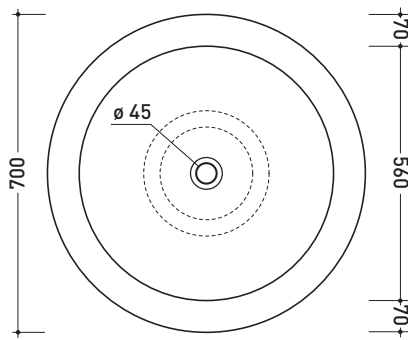

Complements: **Line taps basin:** ONE - NOKE' - SI
Line accessories: TWO - HOOP - NOKE' - FOLD

Technical accessories: **Stop & Go drain (PLSG)**
CERAMIC Stop & Go drain (PLCE)

Package dim. basin: **69,5 x 28 x 71 cm** | Weight **30 kg** | Pz. Pallet n° **10**

Package dim. pedestal: **28 x 28 x 60,5 cm** | Weight **14,7 kg** | Pz. Pallet n° **24**

CE UNI EN 14688 - CL00 Dop-No14688

vista zenitale / zenital view

vista zenitale / zenital view

allaccio scarico tramite raccordo tecnico per lavabo in PP 40/50 mm con morsetto
drainage connection: use a PP 40/50 mm connector for washbasin with holdfast