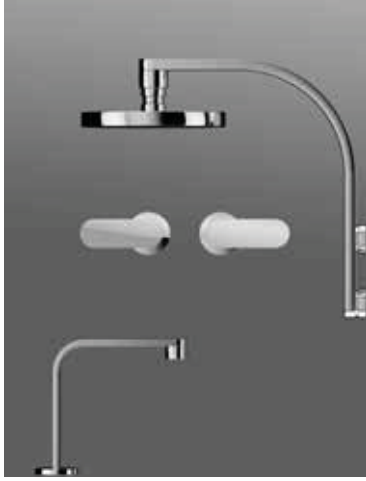

ONE

design by L+R Palomba e S.Mori