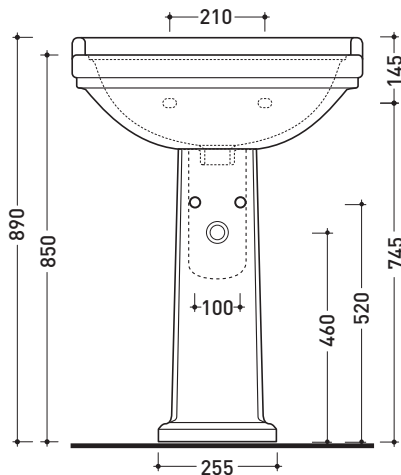

Package dim. structure	57 x 9 x 70 cm	Weight 17 kg	Pz. Pallet n° -
Package dim. basin		Weight 23 kg	Pz. Pallet n° 20

vista zenitale / zenital view

vista frontale / frontal view

vista laterale / lateral view

sizes in mm

METAL: glossy finish

chrome

gold

bronze

design **FLAMINIA DESIGN TEAM**

1990

6007

Basin 64 cm wall hung or to suit pedestal

6009

Ceramic pedestal to suit 64/70 cm basin

Complements: **Line taps basin:** EVERGREEN
Line accessories: EVERGREEN

Technical accessories: **Chrome siphon (SIFL/CR) - Telescopic chrome siphon (SIFL066)**
Stop & Go drain (PLSG)
Ceramic Stop & Go drain (PLCE)
Two piece set chrome tap filters (RF026)
Wall fixing kit (9002)

Package dim. basin	Weight 21,3 kg	Pz. Pallet n° 24
Package dim. pedestal	Weight 11,5 kg	Pz. Pallet n° 30

CE UNI EN 14688 - CL20 Dop-No14688

vista zenitale / zenital view

vista frontale / frontal view

sezione longitudinale / section