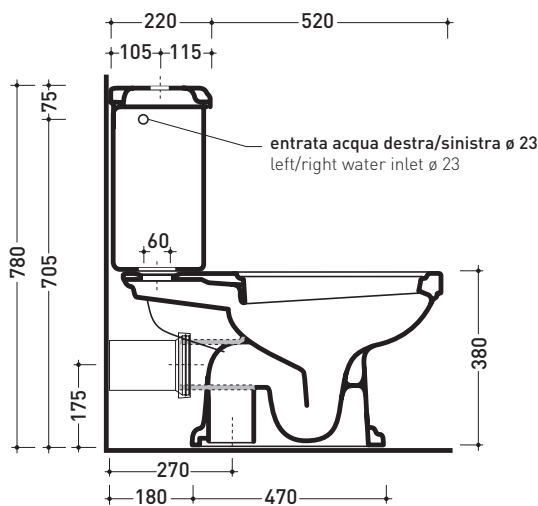

Technical accessories: **Floor fixing kit (9001)**
Dual flushing discharge system - Chrome/gold/Bronze (9101)

Package dim. wc | Weight **21,5 kg** | Pz. Pallet n° **18**

Package dim. cisterna | Weight **10,5 kg** | Pz. Pallet n° **20**

CE UNI EN 997 Dop-No997

vista zenitale / zenital view

sezione longitudinale / section

vista retro / back view

sizes in mm

Please consider a 2% tolerance on indicated measurements

CERAMIC: glossy finish

matt finish