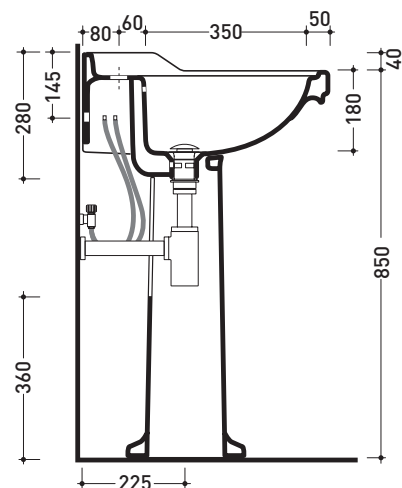

Package dim. cistern	Weight 12 kg	Pz. Pallet n° 24
Package dim. cover	Weight 3,5 kg	Pz. Pallet n° -

vista zenitale / zenital view

vista frontale / frontal view

sezione longitudinale / section

sizes in mm

Please consider a 2% tolerance on indicated measurements

Basin 70 cm wall hung or to suit pedestal

6009

Ceramic pedestal to suit 64/70 cm basin

Complements: **Line taps basin:** EVERGREEN
Line accessories: EVERGREEN

Technical accessories: **Chrome siphon (SIFL/CR) - Telescopic chrome siphon (SIFL066)**
Stop & Go drain (PLSG)
CERAMIC Stop & Go drain (PLCE)
Two piece set chrome tap filters (RF026)
Wall fixing kit (9002)

Package dim. basin	Weight 23 kg	Pz. Pallet n° 20
Package dim. pedestal	Weight 11,5 kg	Pz. Pallet n° 30

CE UNI EN 14688 - CL20 Dop-No14688

vista zenitale / zenital view

vista frontale / frontal view

sezione longitudinale / section

Package dim. structure	57 x 9 x 70 cm	Weight 17 kg	Pz. Pallet n° -
Package dim. basin		Weight 23 kg	Pz. Pallet n° 20

vista zenitale / zenital view

vista frontale / frontal view

vista laterale / lateral view