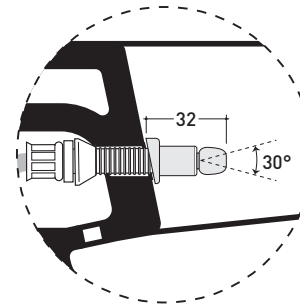

dettaglio erogatore / bidet jet detail