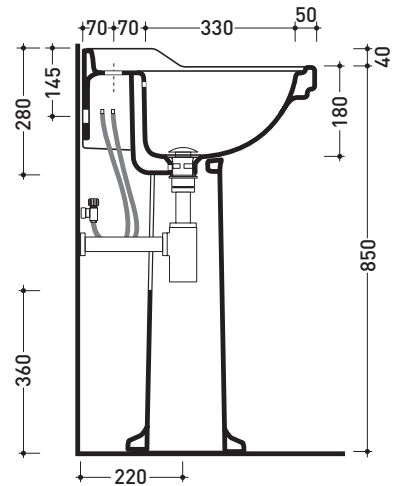

Package dim. structure	57 x 9 x 70 cm	Weight 17 kg	Pz. Pallet n° -
Package dim. basin		Weight 23 kg	Pz. Pallet n° 20

vista zenitale / zenital view

vista frontale / frontal view

vista laterale / lateral view

Basin 64 cm wall hung or to suit pedestal

6009

Ceramic pedestal to suit 64/70 cm basin

Complements: **Line taps basin:** EVERGREEN
Line accessories: EVERGREEN

Technical accessories: **Chrome siphon (SIFL/CR) - Telescopic chrome siphon (SIFL066)**
Stop & Go drain (PLSG)
Ceramic Stop & Go drain (PLCE)
Two piece set chrome tap filters (RF026)
Wall fixing kit (9002)

Package dim. basin	Weight 21,3 kg	Pz. Pallet n° 24
Package dim. pedestal	Weight 11,5 kg	Pz. Pallet n° 30

CE UNI EN 14688 - CL20 Dop-No14688

vista zenitale / zenital view

vista frontale / frontal view

sezione longitudinale / section

sizes in mm

Please consider a 2% tolerance on indicated measurements

CERAMIC: glossy finish

matt finish