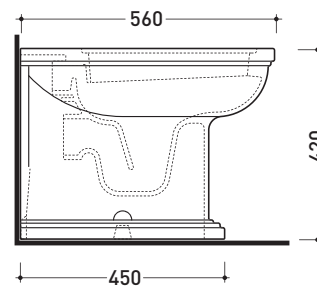

vista laterale / lateral view

SCARICO A PARETE
PREDISPOSTO PER WC SOSPESO
WALL DISCHARGE ARRANGEMENT
FOR WALL-HUNG WC