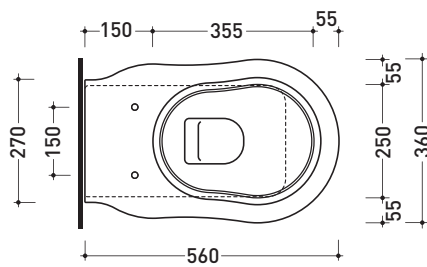

CE UNI EN 997 **Dop-No997**

vista zenitale / zenital view