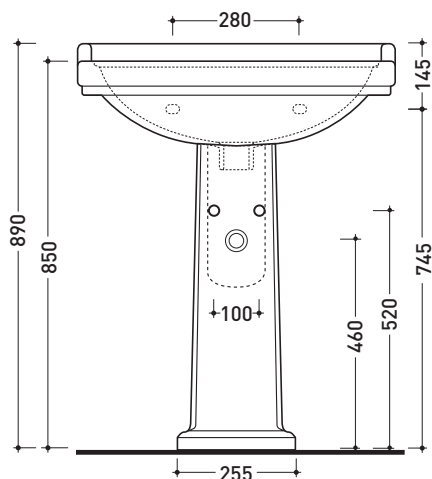

Package dim. cistern	Weight 12 kg	Pz. Pallet n° 24
Package dim. cover	Weight 3,5 kg	Pz. Pallet n° -

vista zenitale / zenital view

vista frontale / frontal view

sezione longitudinale / section

sizes in mm

Please consider a 2% tolerance on indicated measurements

Basin 70 cm wall hung or to suit pedestal

6009

Ceramic pedestal to suit 64/70 cm basin

Complements: **Line taps basin:** EVERGREEN
Line accessories: EVERGREEN

Technical accessories: **Chrome siphon (SIFL/CR) - Telescopic chrome siphon (SIFL066)**
Stop & Go drain (PLSG)
CERAMIC Stop & Go drain (PLCE)
Two piece set chrome tap filters (RF026)
Wall fixing kit (9002)

Package dim. basin	Weight 23 kg	Pz. Pallet n° 20
Package dim. pedestal	Weight 11,5 kg	Pz. Pallet n° 30

CE UNI EN 14688 - CL20 Dop-No14688

vista zenitale / zenital view

vista frontale / frontal view

sezione longitudinale / section

Package dim. structure	57 x 9 x 70 cm	Weight 17 kg	Pz. Pallet n° -
Package dim. basin		Weight 23 kg	Pz. Pallet n° 20

vista zenitale / zenital view

vista frontale / frontal view

vista laterale / lateral view