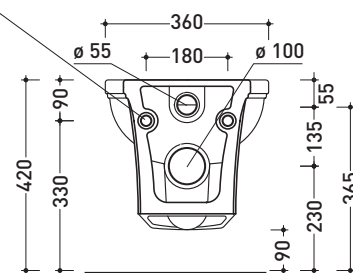

Technical accessories: **Universal fixing bracket for wall hung wc/bidet (41/P)**

Package dim. | Weight **19,5 kg** | Pz. Pallet n°

CE UNI EN 997 Dop-No997

vista zenitale / zenital view

vista laterale / lateral view

sezione longitudinale / section

kit di fissaggio
Fischer
(in dotazione)
Fischer fixing kit
(included in the box)

vista retro / back view

sizes in mm

Please consider a 2% tolerance on indicated measurements