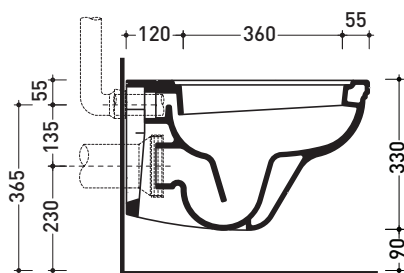

Technical accessories: **Universal fixing bracket for wall hung wc/bidet (41/P)**

Package dim. | Weight **19,5 kg** | Pz. Pallet n°

CE UNI EN 997 Dop-No997

vista zenitale / zenital view

vista laterale / lateral view

sezione longitudinale / section

kit di fissaggio
Fischer
(in dotazione)
Fischer fixing kit
(included in the box)

vista retro / back view

sizes in mm

Please consider a 2% tolerance on indicated measurements