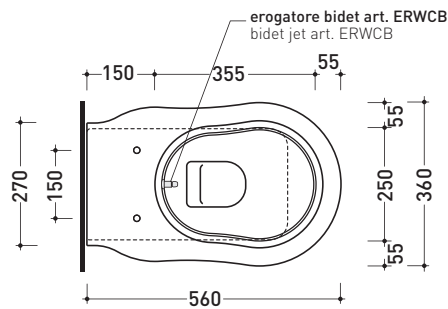

EF117R + ERWCB*

Back to wall wc **PLUS*** with floor / wall (S/P) trap

* **WARNING:** bends and connectors are on demand

* **WARNING:** the hole for the bidet jet must be requested

Complements: Seat&cover with chrom or gold hinges (23/C - 23/O)
Soft-close seat&cover with chrom or gold hinges (23/CR - 23/OR)
Solid wood seat&cover with chrom or gold hinges (23N/C - 23N/O)
Solid wood soft-close seat&cover with chrom or gold hinges (23N/CR - 23N/OR)

Technical accessories: **Floor fixing kit (9001)**
*Kit suitable for wall trap H 230 mm (LKR00)
*Kit suitable for floor trap from 50 to 80 mm (LKR90)
*Kit suitable for floor trap from 80 to 100 mm (LK8010)
*Kit suitable for floor trap from 100 to 120 mm (LK1012)
*Kit suitable for floor trap from 120 to 140 mm (LK1214)
*Kit suitable for floor trap from 140 to 160 mm (LK1416)
*Kit suitable for floor trap from 160 to 180 mm (LKRS)
*Kit suitable for floor trap from 180 to 200 mm (LK1820)
*Kit suitable for floor trap from 200 to 220 mm (LK2022)
*Kit suitable for floor trap from 220 to 330 mm (LK2233)

Package dim. | Weight **26 kg** | Pz. Pallet n° **21**

CE UNI EN 997 | Dop-No997

vista zenitale / zenital view