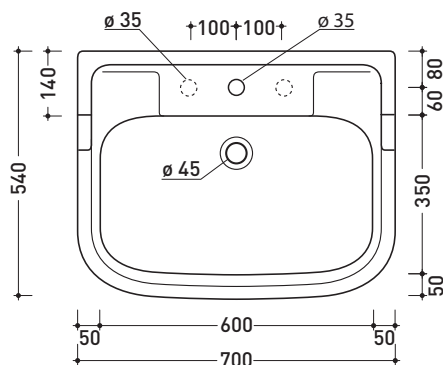

Package dim. | Weight **23 kg** | Pz. Pallet n° **21**

CE UNI EN 14528 - CL20 **Dop-No14528**

vista zenitale / zenital view

vista laterale / lateral view

sezione longitudinale / section

vista retro / back view

Package dim. cistern	Weight 12 kg	Pz. Pallet n° 24
Package dim. cover	Weight 3,5 kg	Pz. Pallet n° -

vista zenitale / zenital view

vista frontale / frontal view

sezione longitudinale / section

sizes in mm

Please consider a 2% tolerance on indicated measurements

Basin 70 cm wall hung or to suit pedestal

6009

Ceramic pedestal to suit 64/70 cm basin

Complements: **Line taps basin:** EVERGREEN
Line accessories: EVERGREEN

Technical accessories: **Chrome siphon (SIFL/CR) - Telescopic chrome siphon (SIFL066)**
Stop & Go drain (PLSG)
CERAMIC Stop & Go drain (PLCE)
Two piece set chrome tap filters (RF026)
Wall fixing kit (9002)

Package dim. basin	Weight 23 kg	Pz. Pallet n° 20
Package dim. pedestal	Weight 11,5 kg	Pz. Pallet n° 30

CE UNI EN 14688 - CL20 Dop-No14688

vista zenitale / zenital view

vista frontale / frontal view

sezione longitudinale / section