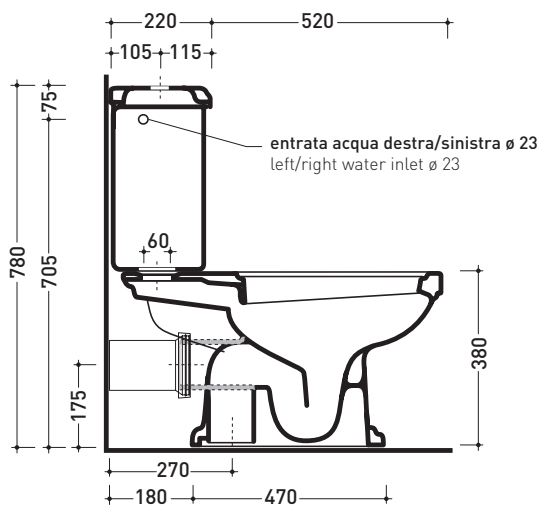

Technical accessories: **Floor fixing kit (9001)**
Dual flushing discharge system - Chrome/gold/Bronze (9101)

Package dim. wc | Weight **21,5 kg** | Pz. Pallet n° **18**

Package dim. cistern | Weight **10,5 kg** | Pz. Pallet n° **20**

CE UNI EN 997 Dop-No997

vista zenitale / zenital view

sezione longitudinale / section

vista retro / back view

sizes in mm

Please consider a 2% tolerance on indicated measurements

CERAMIC: glossy finish

matt finish