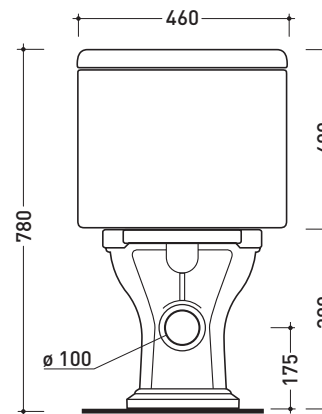

CE UNI EN 997 Dop-No997

vista zenitale / zenital view

sezione longitudinale / section

vista retro / back view

sizes in mm

Please consider a 2% tolerance on indicated measurements

CERAMIC: glossy finish

matt finish