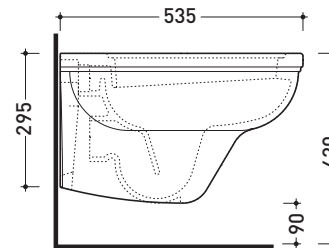

Technical accessories: **Universal fixing bracket for wall hung wc/bidet (41/P)**

Package dim. | Weight **19,5 kg** | Pz. Pallet n°

CE UNI EN 997 Dop-No997

vista zenitale / zenital view

vista laterale / lateral view

sezione longitudinale / section

kit di fissaggio
Fischer
(in dotazione)
Fischer fixing kit
(included in the box)

vista retro / back view

sizes in mm

Please consider a 2% tolerance on indicated measurements