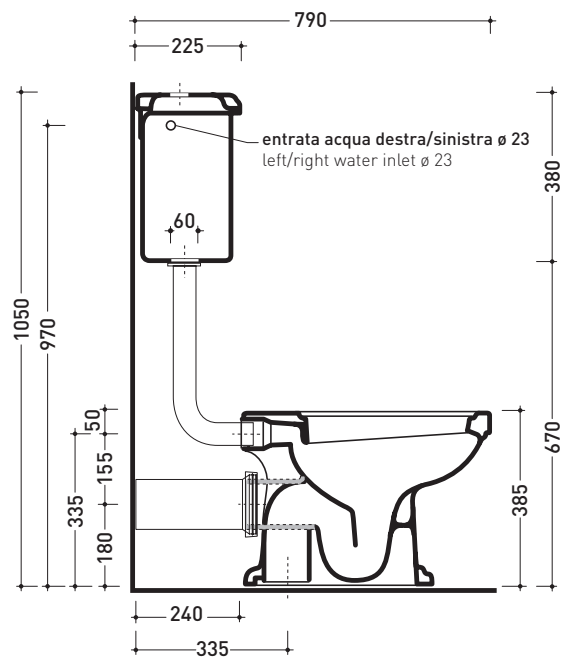

CE UNI EN 997 Dop-No997

vista zenitale / zenital view

sezione longitudinale / section

vista retro / back view

sizes in mm

Please consider a 2% tolerance on indicated measurements

CERAMIC: glossy finish

matt finish

Package dim. | Weight **10,5 kg** | Pz. Pallet n° **20**

vista retro / back view

vista zenitale / zenital view

sezione longitudinale / section

sizes in mm

Please consider a 2% tolerance on indicated measurements