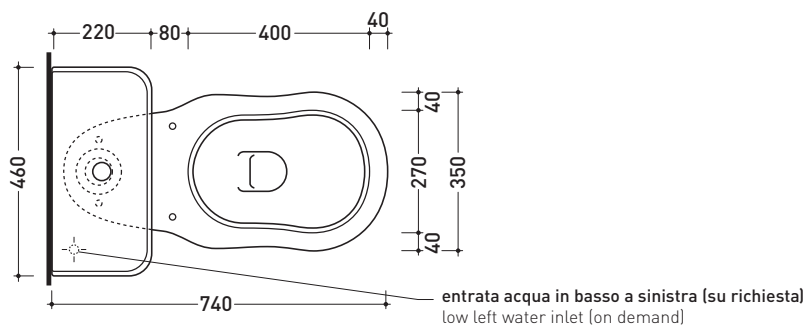

CE UNI EN 997 Dop-No997

vista zenitale / zenital view