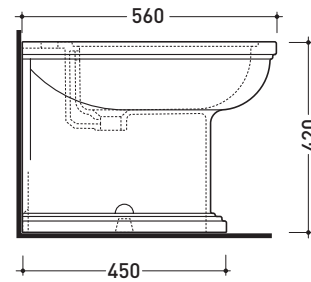

sizes in mm

Please consider a 2% tolerance on indicated measurements

CERAMIC: glossy finish

matt finish

design **FLAMINIA DESIGN TEAM**

2015

EF217

Back to wall single-hole bidet

Package dim. | Weight **23 kg** | Pz. Pallet n° **21**

CE UNI EN 14528 - CL20 **Dop-No14528**

vista zenitale / zenital view

vista laterale / lateral view

sezione longitudinale / section

vista retro / back view