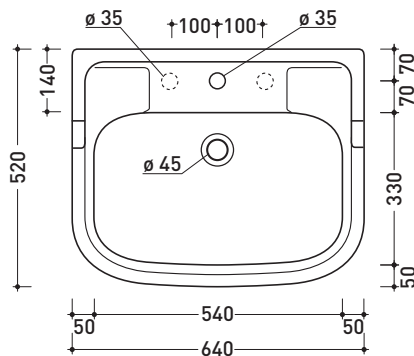

Package dim. structure	57 x 9 x 70 cm	Weight 17 kg	Pz. Pallet n° -
Package dim. basin		Weight 23 kg	Pz. Pallet n° 20

vista zenitale / zenital view

vista frontale / frontal view

vista laterale / lateral view

sizes in mm

METAL: glossy finish

chrome

gold

bronze

design **FLAMINIA DESIGN TEAM**

1990

6007

Basin 64 cm wall hung or to suit pedestal

6009

Ceramic pedestal to suit 64/70 cm basin

Complements: **Line taps basin:** EVERGREEN
Line accessories: EVERGREEN

Technical accessories: **Chrome siphon (SIFL/CR) - Telescopic chrome siphon (SIFL066)**
Stop & Go drain (PLSG)
Ceramic Stop & Go drain (PLCE)
Two piece set chrome tap filters (RF026)
Wall fixing kit (9002)

Package dim. basin	Weight 21,3 kg	Pz. Pallet n° 24
Package dim. pedestal	Weight 11,5 kg	Pz. Pallet n° 30

CE UNI EN 14688 - CL20 Dop-No14688

vista zenitale / zenital view

vista frontale / frontal view

sezione longitudinale / section