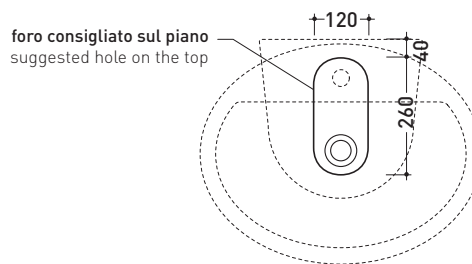

DP481 Dip 62

Countertop - wall hung single-hole basin 62 cm with tap ledge

•WITH OVERFLOW •ARRANGED FOR THREE HOLES TAP

Complements: **Forty6 shelf** (F6DP)
Solid shelf (SLDP)
Make-Up bench (MKP150 - MKP180)
Compono System bench (CSM90 - CSM135R/L - CSP135R/L - CSP180D)
Line taps basin: ONE - NOKE' - FOLD
Line accessories: TWO - HOOP - NOKE' - FOLD

Technical accessories: **Chrome siphon** (SIFL/CR) - **Telescopic chrome siphon** (SIFL066)
Stop & Go drain (PLSG)
CERAMIC Stop & Go drain (PLCE)
Two piece set chrome tap filters (RF026)
Fixing kit for wall (9002)

Package dim. **63 x 23 x 50 cm** | Weight **22 kg** | Pz. Pallet n° **11**

CE

vista zenitale / zenital view

vista zenitale / zenital view

vista frontale / frontal view

sezione longitudinale / section

sizes in mm

Please consider a 2% tolerance on indicated measurements

CERAMIC: glossy finish

matt finish

iridescent finish

DP482 Dip 62

Countertop - wall hung basin 62 cm

•WITH OVERFLOW •WITHOUT TAP LEDGE

Complements: **Forty6 shelf (F6DP)**
Solid shelf (SLDP)
Make-Up bench (MKP150 - MKP180)
Compono System bench (CSM90 - CSM135R/L - CSP135R/L - CSP180D)
Line taps basin: ONE - NOKE' - SI
Line accessories: TWO - HOOP - NOKE' - FOLD