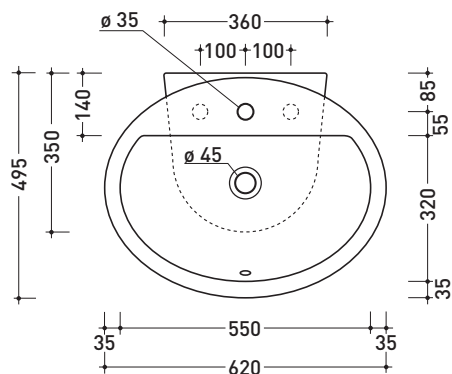

DP481 Dip 62

Countertop - wall hung single-hole basin 62 cm with tap ledge

•WITH OVERFLOW •ARRANGED FOR THREE HOLES TAP

Complements: **Forty6 shelf** (F6DP)
Solid shelf (SLDP)
Make-Up bench (MKP150 - MKP180)
Compono System bench (CSM90 - CSM135R/L - CSP135R/L - CSP180D)
Line taps basin: ONE - NOKE' - FOLD
Line accessories: TWO - HOOP - NOKE' - FOLD

Package dim. **63 x 23 x 50 cm** | Weight **22 kg** | Pz. Pallet n° **11**

CE

vista zenitale / zenital view

vista zenitale / zenital view

vista frontale / frontal view

sezione longitudinale / section

sizes in mm

Package dim. **63 x 23 x 50 cm** | Weight **19,3 kg** | Pz. Pallet n° **11**

CE

vista zenitale / zenital view

foro consigliato sul piano \varnothing 140
 suggested hole on the top \varnothing 140

vista zenitale / zenital view

vista frontale / frontal view

sezione longitudinale / section

sizes in mm

Please consider a 2% tolerance on indicated measurements

CERAMIC: glossy finish

matt finish

iridescent finish