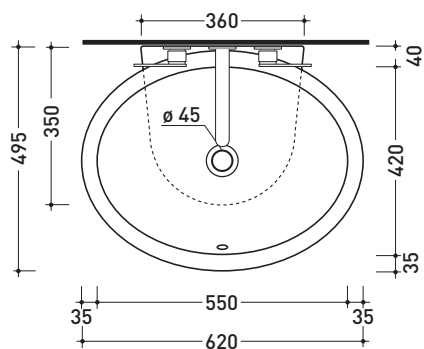

Package dim. **63 x 23 x 50 cm** | Weight **22 kg** | Pz. Pallet n° **11**

CE

vista zenitale / zenital view

vista zenitale / zenital view

vista frontale / frontal view

sezione longitudinale / section

sizes in mm

Please consider a 2% tolerance on indicated measurements

CERAMIC: glossy finish

matt finish

iridescent finish

DP482 Dip 62

Countertop - wall hung basin 62 cm

•WITH OVERFLOW •WITHOUT TAP LEDGE

Complements: **Forty6 shelf (F6DP)**
Solid shelf (SLDP)
Make-Up bench (MKP150 - MKP180)
Compono System bench (CSM90 - CSM135R/L - CSP135R/L - CSP180D)
Line taps basin: ONE - NOKE' - SI
Line accessories: TWO - HOOP - NOKE' - FOLD

Package dim. **63 x 23 x 50 cm** | Weight **19,3 kg** | Pz. Pallet n° **11**

CE

vista zenitale / zenital view

foro consigliato sul piano \varnothing 140
 suggested hole on the top \varnothing 140

vista zenitale / zenital view

vista frontale / frontal view

sezione longitudinale / section

sizes in mm

Please consider a 2% tolerance on indicated measurements

CERAMIC: glossy finish

matt finish

iridescent finish