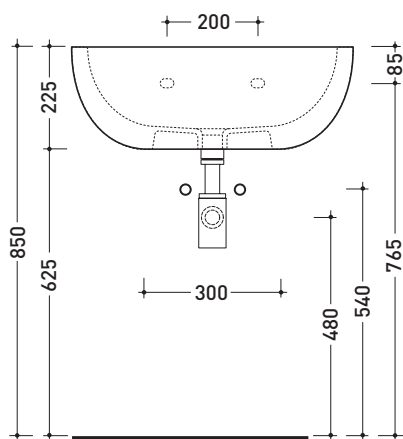

Package dim. **63 x 23 x 50 cm** | Weight **22 kg** | Pz. Pallet n° **11**

CE

vista zenitale / zenital view

vista zenitale / zenital view

vista frontale / frontal view

sezione longitudinale / section

sizes in mm

Please consider a 2% tolerance on indicated measurements

CERAMIC: glossy finish

matt finish

iridescent finish

DP482 Dip 62

Countertop - wall hung basin 62 cm

•WITH OVERFLOW •WITHOUT TAP LEDGE

Complements: **Forty6 shelf (F6DP)**
Solid shelf (SLDP)
Make-Up bench (MKP150 - MKP180)
Compono System bench (CSM90 - CSM135R/L - CSP135R/L - CSP180D)
Line taps basin: ONE - NOKE' - SI
Line accessories: TWO - HOOP - NOKE' - FOLD

Package dim. **63 x 23 x 50 cm** | Weight **19,3 kg** | Pz. Pallet n° **11**

CE

vista zenitale / zenital view

foro consigliato sul piano \varnothing 140
 suggested hole on the top \varnothing 140

vista zenitale / zenital view

vista frontale / frontal view

sezione longitudinale / section

sizes in mm

Please consider a 2% tolerance on indicated measurements

CERAMIC: glossy finish

matt finish

iridescent finish