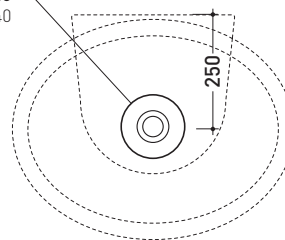

Package dim. **63 x 23 x 50 cm** | Weight **22 kg** | Pz. Pallet n° **11**

CE

vista zenitale / zenital view

vista zenitale / zenital view

vista frontale / frontal view

sezione longitudinale / section

sizes in mm

Package dim. **63 x 23 x 50 cm** | Weight **19,3 kg** | Pz. Pallet n° **11**

CE

vista zenitale / zenital view

foro consigliato sul piano \varnothing 140
 suggested hole on the top \varnothing 140

vista zenitale / zenital view

vista frontale / frontal view

sezione longitudinale / section

sizes in mm

Please consider a 2% tolerance on indicated measurements

CERAMIC: glossy finish

matt finish

iridescent finish