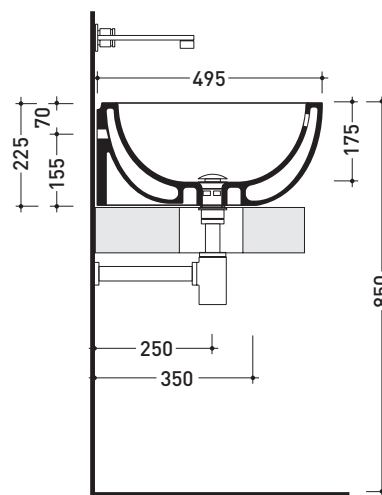

Package dim. **63 x 23 x 50 cm** | Weight **22 kg** | Pz. Pallet n° **11**

CE

vista zenitale / zenital view

vista zenitale / zenital view

vista frontale / frontal view

sezione longitudinale / section

sizes in mm

Package dim. **63 x 23 x 50 cm** | Weight **19,3 kg** | Pz. Pallet n° **11**

CE

vista zenitale / zenital view

foro consigliato sul piano \varnothing 140
 suggested hole on the top \varnothing 140

vista zenitale / zenital view

vista frontale / frontal view

sezione longitudinale / section

sizes in mm

Please consider a 2% tolerance on indicated measurements

CERAMIC: glossy finish

matt finish

iridescent finish