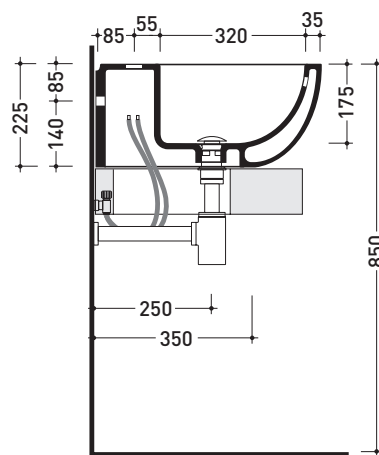

DP481 Dip 62

Countertop - wall hung single-hole basin 62 cm with tap ledge

•WITH OVERFLOW •ARRANGED FOR THREE HOLES TAP

Complements: **Forty6 shelf** (F6DP)
Solid shelf (SLDP)
Make-Up bench (MKP150 - MKP180)
Compono System bench (CSM90 - CSM135R/L - CSP135R/L - CSP180D)
Line taps basin: ONE - NOKE' - FOLD
Line accessories: TWO - HOOP - NOKE' - FOLD

Package dim. **63 x 23 x 50 cm** | Weight **22 kg** | Pz. Pallet n° **11**

CE

vista zenitale / zenital view

vista zenitale / zenital view

vista frontale / frontal view

sezione longitudinale / section

sizes in mm

Please consider a 2% tolerance on indicated measurements

CERAMIC: glossy finish

matt finish

iridescent finish

DP482 Dip 62

Countertop - wall hung basin 62 cm

•WITH OVERFLOW •WITHOUT TAP LEDGE

Complements: **Forty6 shelf (F6DP)**
Solid shelf (SLDP)
Make-Up bench (MKP150 - MKP180)
Compono System bench (CSM90 - CSM135R/L - CSP135R/L - CSP180D)
Line taps basin: ONE - NOKE' - SI
Line accessories: TWO - HOOP - NOKE' - FOLD

Package dim. **63 x 23 x 50 cm** | Weight **19,3 kg** | Pz. Pallet n° **11**

CE

vista zenitale / zenital view

foro consigliato sul piano \varnothing 140
 suggested hole on the top \varnothing 140

vista zenitale / zenital view