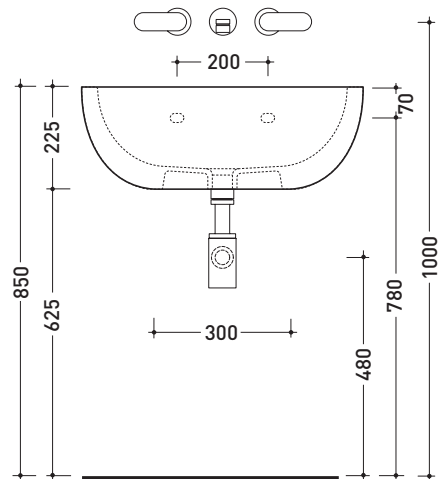

Package dim. **63 x 23 x 50 cm** | Weight **22 kg** | Pz. Pallet n° **11**

CE

vista zenitale / zenital view

vista zenitale / zenital view

vista frontale / frontal view

sezione longitudinale / section

sizes in mm

Package dim. **63 x 23 x 50 cm** | Weight **19,3 kg** | Pz. Pallet n° **11**

CE

vista zenitale / zenital view

foro consigliato sul piano \varnothing 140
 suggested hole on the top \varnothing 140

vista zenitale / zenital view

vista frontale / frontal view

sezione longitudinale / section

sizes in mm

Please consider a 2% tolerance on indicated measurements

CERAMIC: glossy finish

matt finish

iridescent finish