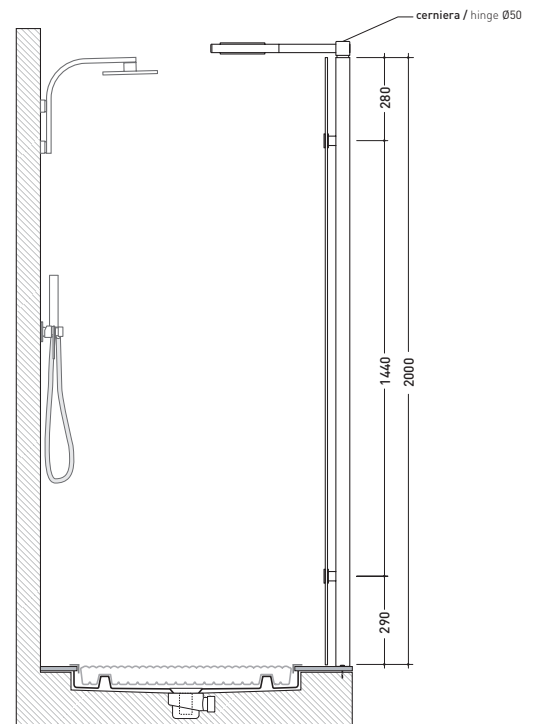

Bamboo

➔ **FLAMINIA.**

design **LUDOVICA+ROBERTO PALOMBA**

1998

50B90

Reversible door in tempered crystal glass to 8mm and chromed brass structure up to 90 cm

50B120

Reversible door in tempered crystal glass to 8mm and chromed brass structure from 90 to 120 cm

Complements: **Floor level shower trays:** TATAMI - WATER DROP - ALBERO - VOLO
Line accessories: TWO - HOOP - NOKE' - FOLD

vista zenitale / zenital view

vista frontale / frontal view

sezione longitudinale / section

size in mm

january 2014

Bamboo

design LUDOVICA+ROBERTO PALOMBA

1998

50BF/1

Fixed side panel reversible in tempered crystal glass to 8mm and chromed brass accessories up to 80 cm

50BF/2

Fixed side panel reversible in tempered crystal glass to 8mm and chromed brass accessories from 80 to 100 cm

50BF/3

Fixed side panel reversible in tempered crystal glass to 8mm and chromed brass accessories from 100 to 120 cm