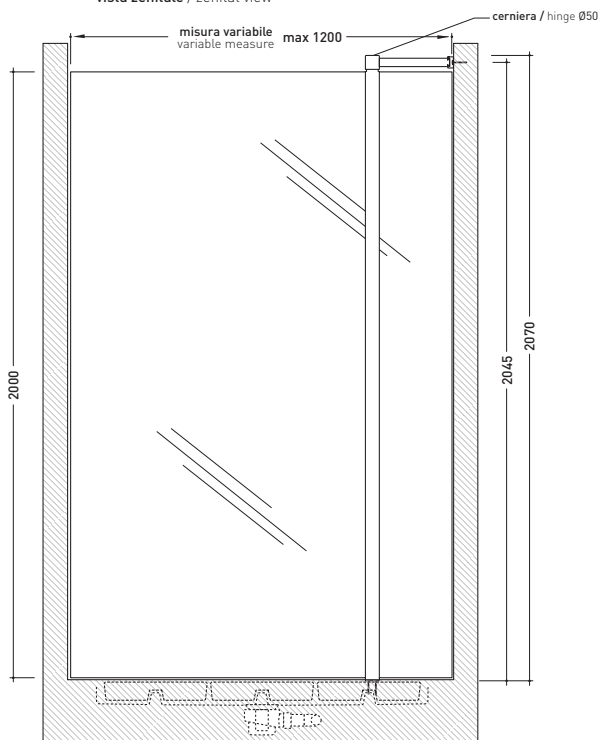

Bamboo

➔ **FLAMINIA.**

design **LUDOVICA+ROBERTO PALOMBA**

1998

50B90

Reversible door in tempered crystal glass to 8mm and chromed brass structure up to 90 cm

50B120

Reversible door in tempered crystal glass to 8mm and chromed brass structure from 90 to 120 cm

Complements: **Floor level shower trays:** TATAMI - WATER DROP - ALBERO - VOLO
Line accessories: TWO - HOOP - NOKE' - FOLD

vista zenitale / zenital view

vista frontale / frontal view

sezione longitudinale / section

size in mm

january 2014

Bamboo

design LUDOVICA+ROBERTO PALOMBA

1998

50BF/1

Fixed side panel reversible in tempered crystal glass to 8mm and chromed brass accessories up to 80 cm

50BF/2

Fixed side panel reversible in tempered crystal glass to 8mm and chromed brass accessories from 80 to 100 cm

50BF/3

Fixed side panel reversible in tempered crystal glass to 8mm and chromed brass accessories from 100 to 120 cm