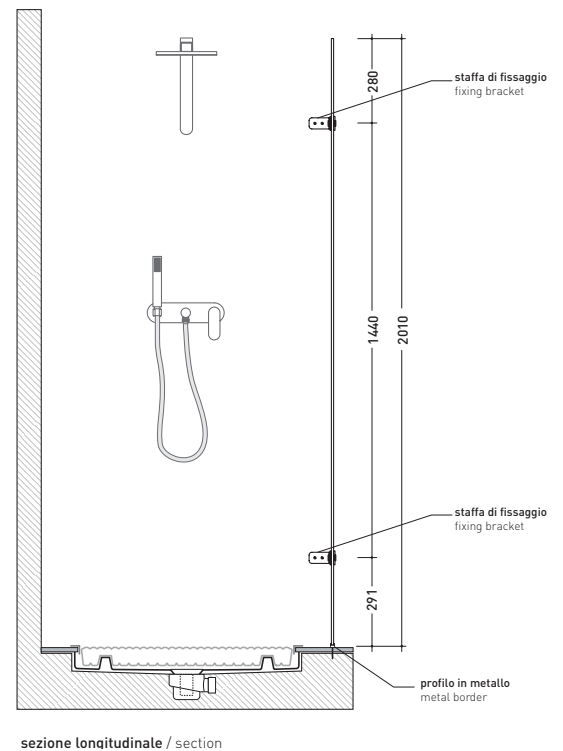

size in mm

january 2014

Bamboo

design LUDOVICA+ROBERTO PALOMBA

1998

50BF/1

Fixed side panel reversible in tempered crystal glass to 8mm and chromed brass accessories up to 80 cm

50BF/2

Fixed side panel reversible in tempered crystal glass to 8mm and chromed brass accessories from 80 to 100 cm

50BF/3

Fixed side panel reversible in tempered crystal glass to 8mm and chromed brass accessories from 100 to 120 cm

Complements: **Floor level shower trays:** TATAMI - WATER DROP - ALBERO - VOLO
Line accessories: TWO - HOOP - NOKE' - FOLD

➔ FLAMINIA.

size in mm

january 2014