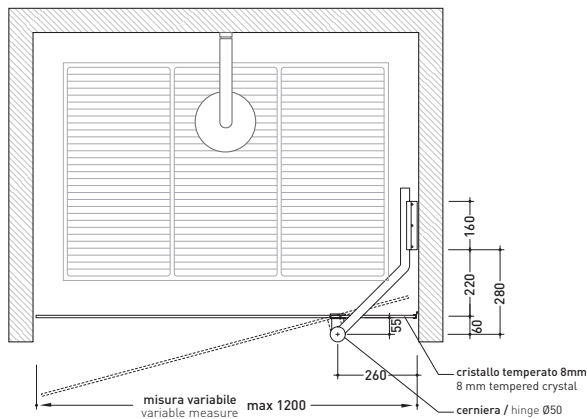

Bamboo

➔ **FLAMINIA.**

design **LUDOVICA+ROBERTO PALOMBA**

1998

50B90

Reversible door in tempered crystal glass to 8mm and chromed brass structure up to 90 cm

50B120

Reversible door in tempered crystal glass to 8mm and chromed brass structure from 90 to 120 cm

Complements: **Floor level shower trays:** TATAMI - WATER DROP - ALBERO - VOLO
Line accessories: TWO - HOOP - NOKE' - FOLD

vista zenitale / zenital view