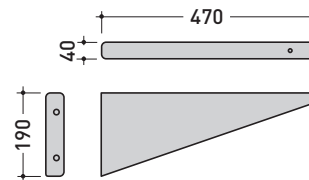

Package dim. 62,5 x 25 x 60 cm | Weight 32,5 kg | Pz. Pallet n° 12

UNI EN 14688 - CL20 Dop-No14688

vista zenitale / zenital view

vista zenitale / zenital view

vista frontale / frontal view

sezione longitudinale / section

art. AQ04 (OPTIONAL)  
staffe di sostegno / supporting brackets

sizes in mm

Please consider a 2% tolerance on indicated measurements

CERAMIC: glossy finish

matt finish