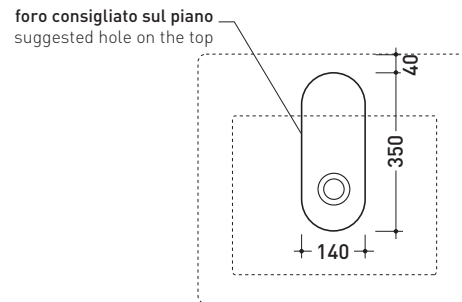

## 5052 Acquagrande 60

Countertop - wall hung basin 60 cm

• WITH OVERFLOW • ARRANGED FOR THREE HOLES TAP

Complements: Couple brackets (AQ04)  
Line taps basin: ONE - NOKÉ - SI - FOLD - X1  
Line accessories: TWO - HOOP - NOKÉ - FOLD

Package dim. 62,5 x 25 x 60 cm | Weight 32,5 kg | Pz. Pallet n° 12

UNI EN 14688 - CL20 Dop-No14688

vista zenitale / zenital view

vista zenitale / zenital view

vista frontale / frontal view

sezione longitudinale / section