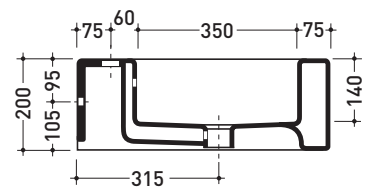

## 5052 Acquagrande 60

Countertop - wall hung basin 60 cm

• WITH OVERFLOW • ARRANGED FOR THREE HOLES TAP

Complements: Couple brackets (AQ04)  
Line taps basin: ONE - NOKÉ - SI - FOLD - X1  
Line accessories: TWO - HOOP - NOKÉ - FOLD

Package dim. 62,5 x 25 x 60 cm | Weight 32,5 kg | Pz. Pallet n° 12

UNI EN 14688 - CL20 Dop-No14688

vista zenitale / zenital view

vista zenitale / zenital view

vista frontale / frontal view

sezione longitudinale / section

art. AQ04 (OPTIONAL)  
staffe di sostegno / supporting brackets

sizes in mm

Please consider a 2% tolerance on indicated measurements

CERAMIC: glossy finish

matt finish