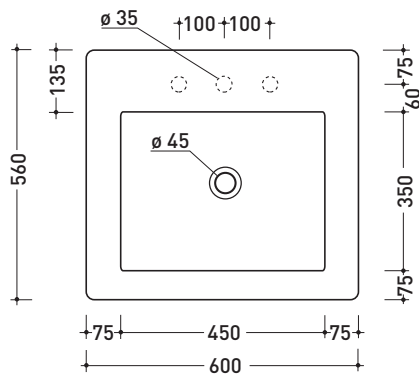

## 5052 Acquagrande 60

Countertop - wall hung basin 60 cm

• WITH OVERFLOW • ARRANGED FOR THREE HOLES TAP

Complements: Couple brackets (AQ04)  
Line taps basin: ONE - NOKÉ - SI - FOLD - X1  
Line accessories: TWO - HOOP - NOKÉ - FOLD

Package dim. 62,5 x 25 x 60 cm | Weight 32,5 kg | Pz. Pallet n° 12

UNI EN 14688 - CL20 Dop-No14688

vista zenitale / zenital view

vista zenitale / zenital view

vista frontale / frontal view

sezione longitudinale / section