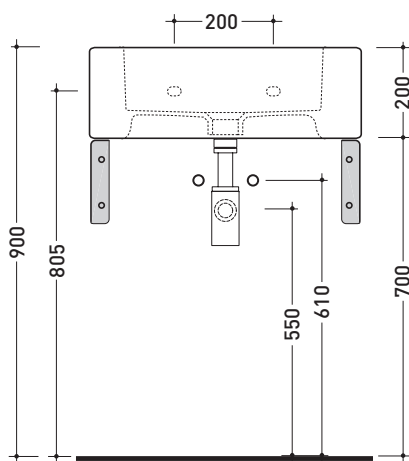

## 5052 Acquagrande 60

Countertop - wall hung basin 60 cm

• WITH OVERFLOW • ARRANGED FOR THREE HOLES TAP

Complements: Couple brackets (AQ04)  
Line taps basin: ONE - NOKÉ - SI - FOLD - X1  
Line accessories: TWO - HOOP - NOKÉ - FOLD

Package dim. 62,5 x 25 x 60 cm | Weight 32,5 kg | Pz. Pallet n° 12

UNI EN 14688 - CL20 Dop-No14688

vista zenitale / zenital view

vista zenitale / zenital view

vista frontale / frontal view

sezione longitudinale / section

art. AQ04 (OPTIONAL)  
staffe di sostegno / supporting brackets

sizes in mm

Please consider a 2% tolerance on indicated measurements

CERAMIC: glossy finish

matt finish